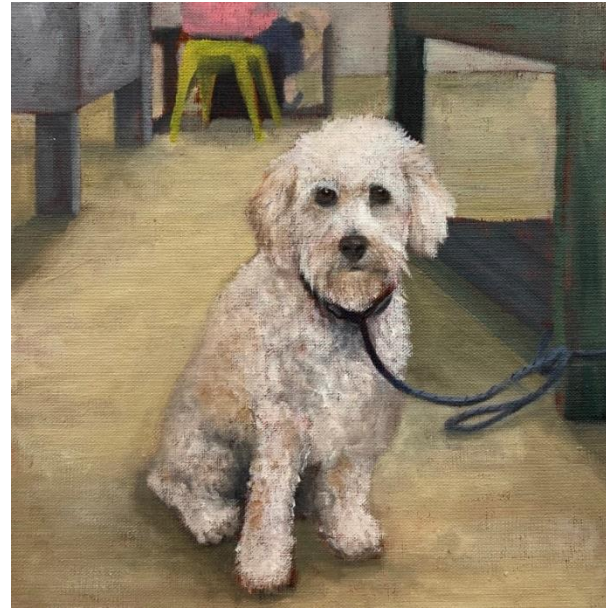

Nicola Bolton **'I'm Still Waiting'**; oil on canvas board, 20x20cm, framed, $390