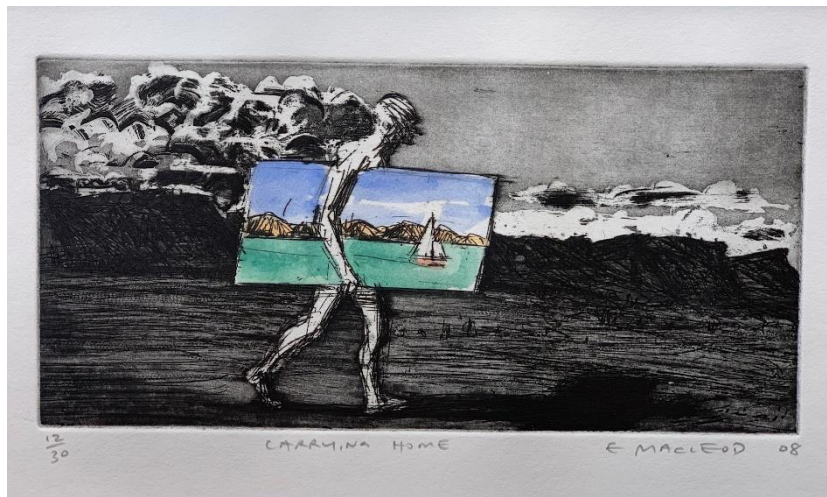

Euan Macleod 'Carrying Home' 12/30; etching,
11x23.5cm 500 unframed *M.P.*