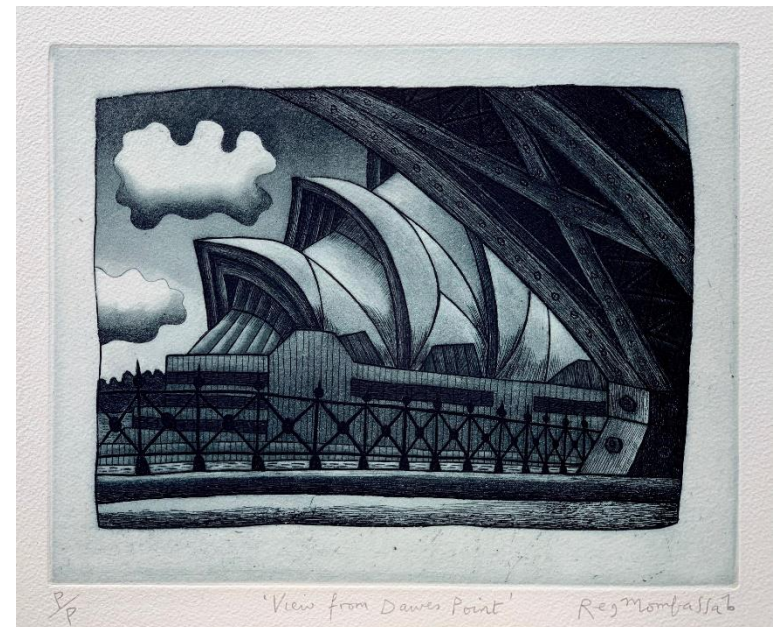

Reg Mombassa 'View from Dawes Point' P/P; etching, 20x27cm, $500 unframed