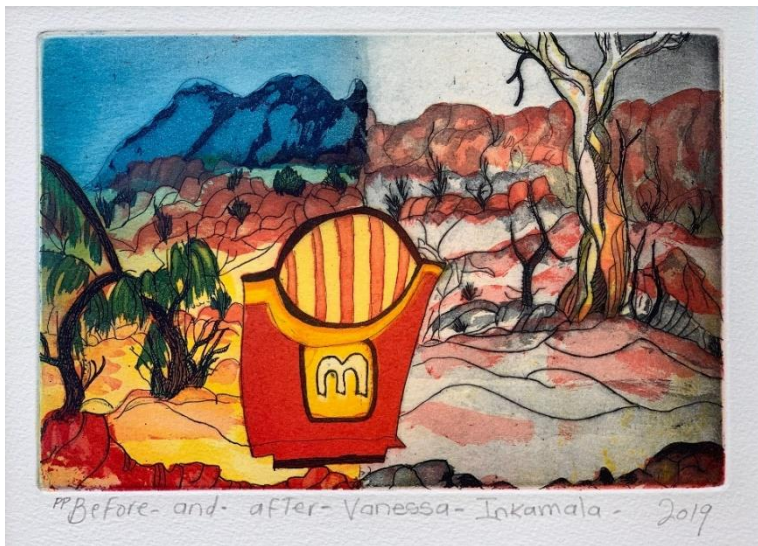

Vanessa Inkamala 'Before and after' P/P; etching, 16.5x25cm, $500 unframed