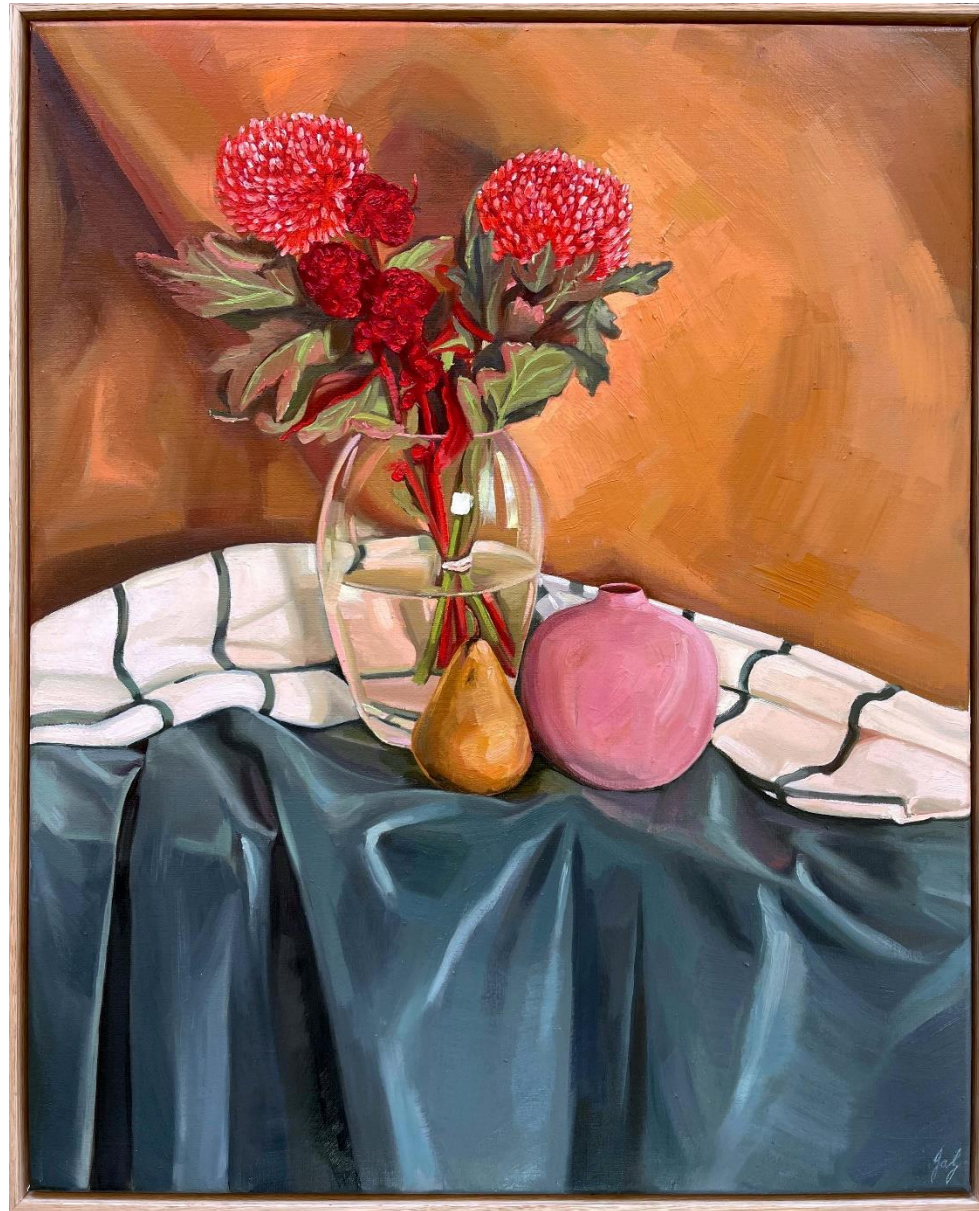

'Autumnal tableau'; oil on linen, oak framed, 78x63cm, $2,200