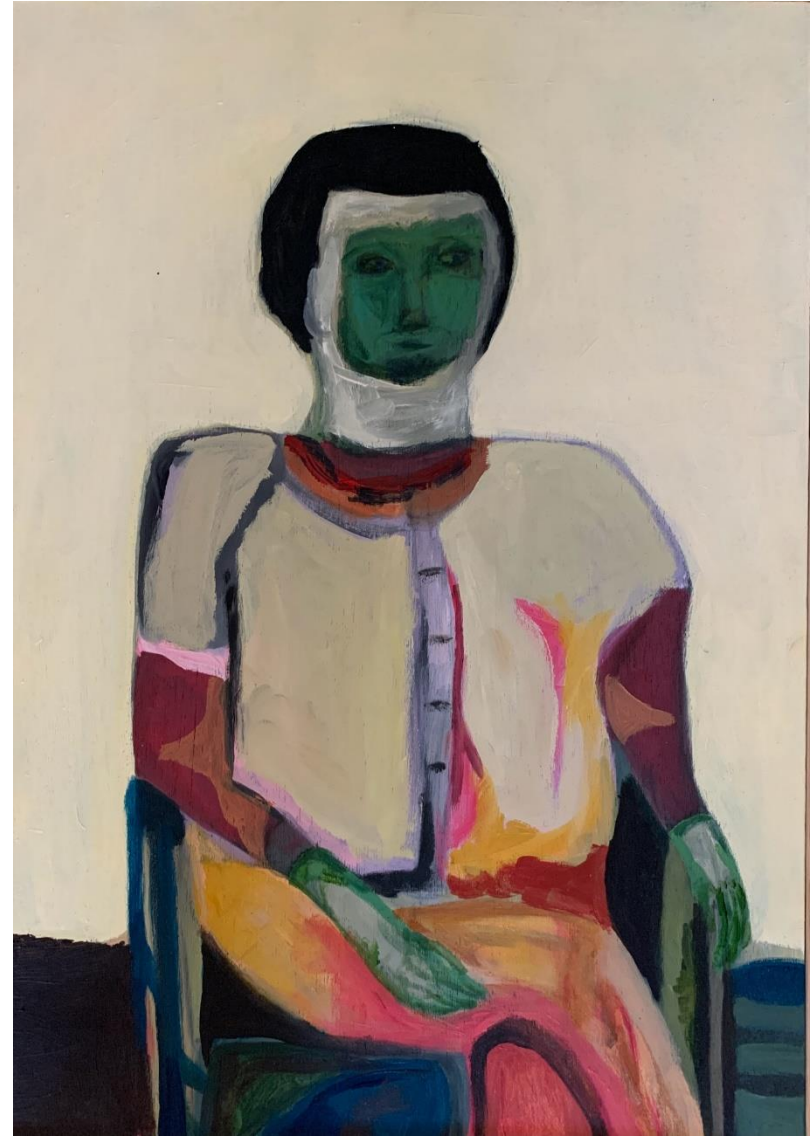

'Icicles and Aeroplanes' oil on board 36.7x46.7cm framed
\$1,350

'My Pet Ziggy' oil on board 46.7x46.7cm framed \$1,490

'Woman With Paper Hat' oil on board 46.7x46.7cm framed \$1,490

'Pose' oil on board 36.7x46.7cm framed \$1,350

'Sally' oil on board 36.7x46.7cm framed \$1,350

'Self Portrait' 36.7x46.7cm Oil on Board framed \$1,350

'Watchful' 36.7x46.7cm Oil on Board framed \$1,350

'View From Here' oil on board 36.7x46.7cm framed \$1,490