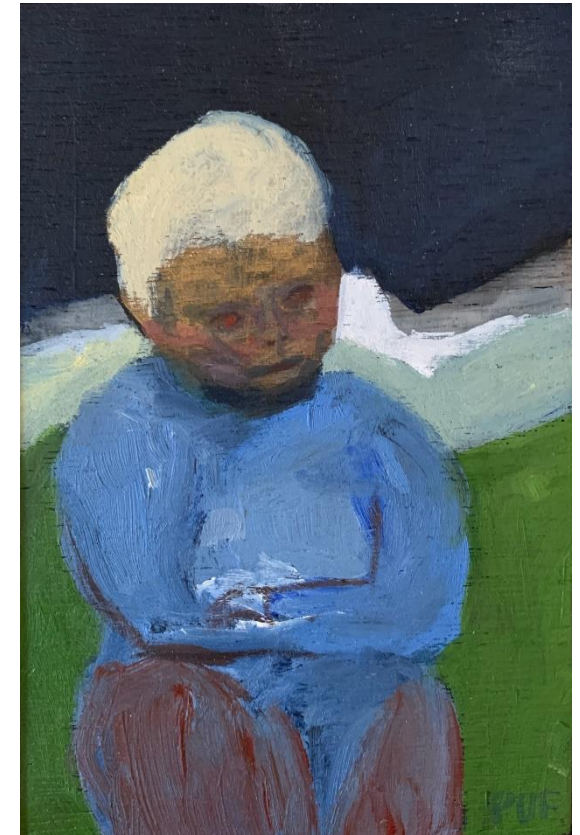

'Sally' oil on board 36.7x46.7cm framed \$1,350

'Self Portrait' 36.7x46.7cm Oil on Board framed \$1,350

'Watchful' 36.7x46.7cm Oil on Board framed \$1,350

'View From Here' oil on board 36.7x46.7cm framed \$1,490

'Snowflake Blues' oil on board 20x20cm framed \$650

'Small Friend' oil on board 11x16cm framed \$450

'Frank' oil on board 11x16cm framed
\$450

'Gum Flowers' oil on board 11x16cm
framed \$450

'Musician' oil on board 11x16cm framed
\$450

'The Singer' oil on Board 11x16cm framed \$450

'Woman' oil on board 11x16cm framed \$450

'Waiting' oil on board 11x16cm framed \$450

'New Mother' oil on board 11x16cm
framed \$450

'Flowering Gum' oil on board 11x16cm
framed \$450