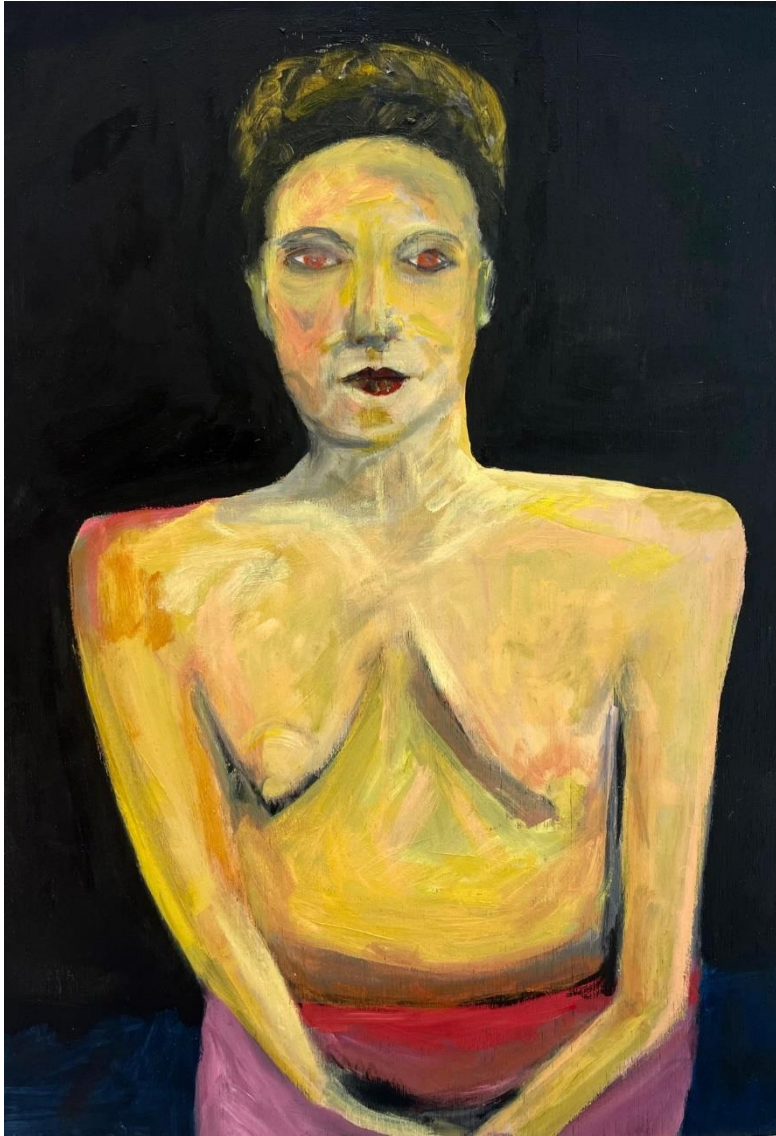

'Icicles and Aeroplanes' oil on board 36.7x46.7cm framed
\$1,350

'My Pet Ziggy' oil on board 46.7x46.7cm framed \$1,490

'Woman With Paper Hat' oil on board 46.7x46.7cm framed \$1,490

'Pose' oil on board 36.7x46.7cm framed \$1,350

'The Blessing' oil on board 36.7x46.7cm framed \$1,350

'Sometimes I Dream' oil on board 46.7x46.7cm framed \$1,490

'Twig Ladder on The Mantle' oil on board 46.7x46.7cm framed \$1,490

'Agnes' oil on board 36.7x46.7cm framed \$1,350

'Sally' oil on board 36.7x46.7cm framed \$1,350

'Self Portrait' 36.7x46.7cm Oil on Board framed \$1,350

'Watchful' 36.7x46.7cm Oil on Board framed \$1,350

'View From Here' oil on board 36.7x46.7cm framed \$1,490

'Burmese Lady with Wattle' oil on board 36.7x46.7cm framed \$1,490

'The Red Rider and Wattle' oil on board 36.7x46.7cm framed
\$1,350

'Candle Holder' oil on board 46.7x46.7cm framed \$1,490

'Sculpture' oil on board 46.7x46.7cm framed \$1,490