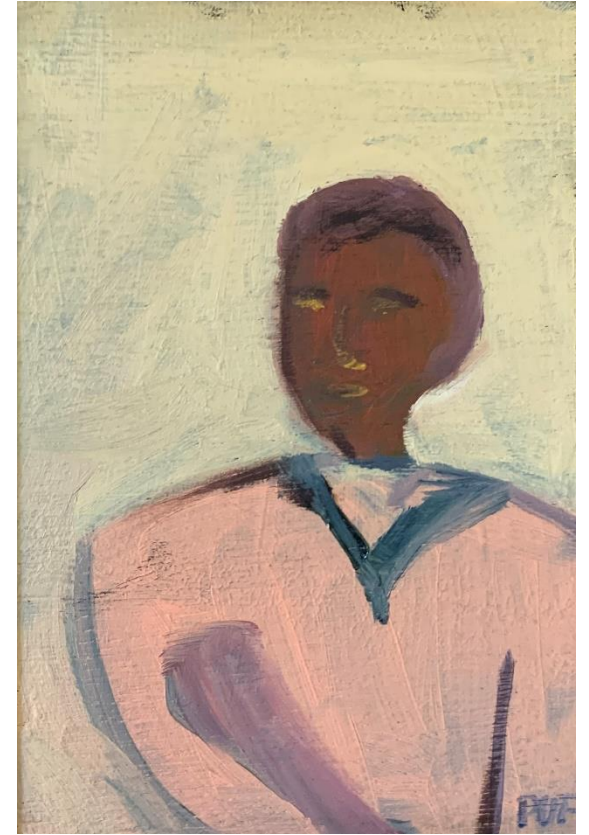

'Sally' oil on board 36.7x46.7cm framed \$1,350

'Self Portrait' 36.7x46.7cm Oil on Board framed \$1,350

'Watchful' 36.7x46.7cm Oil on Board framed \$1,350

'View From Here' oil on board 36.7x46.7cm framed \$1,490

'Snowflake Blues' oil on board 20x20cm framed \$650

'Small Friend' oil on board 11x16cm framed \$450

'Frank' oil on board 11x16cm framed
\$450

'Gum Flowers' oil on board 11x16cm
framed \$450

'Musician' oil on board 11x16cm framed
\$450

'The Singer' oil on Board 11x16cm framed \$450

'Woman' oil on board 11x16cm framed \$450

'Waiting' oil on board 11x16cm framed \$450

'New Mother' oil on board 11x16cm
framed \$450

'Flowering Gum' oil on board 11x16cm
framed \$450