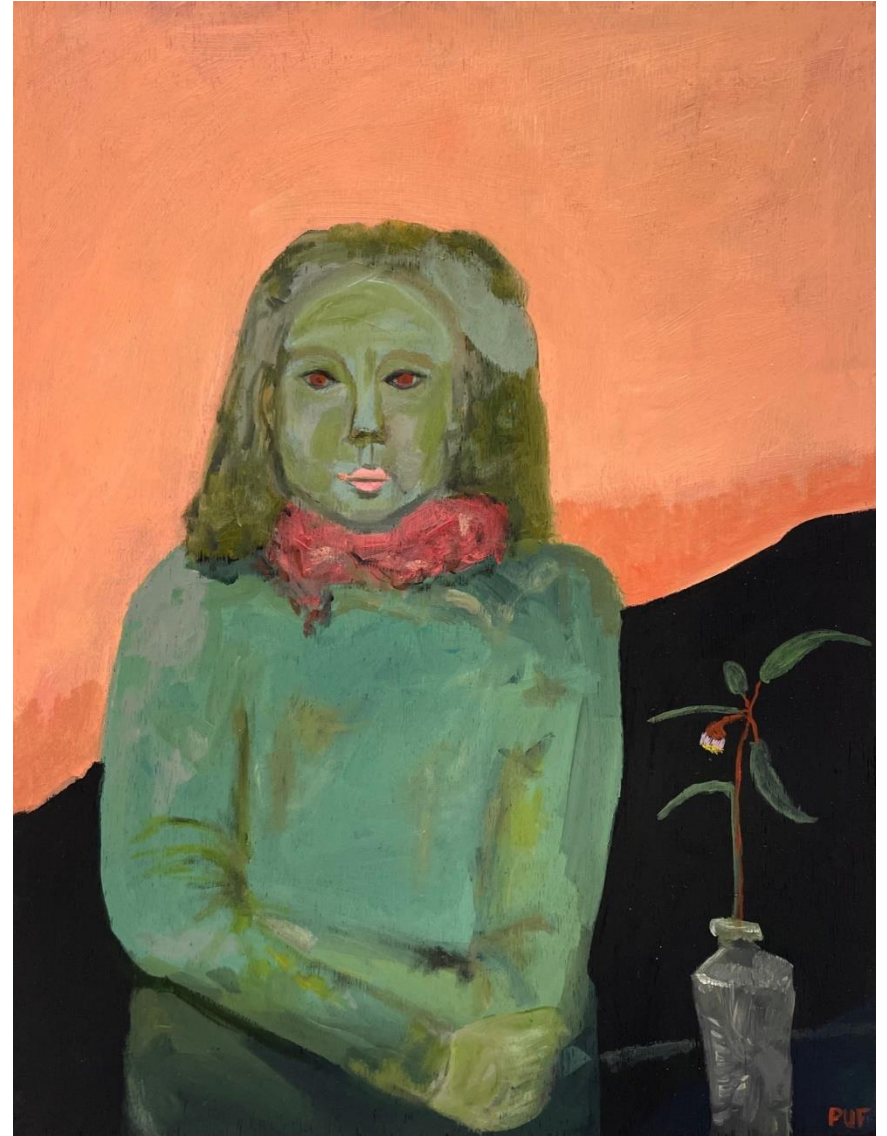

'Icicles and Aeroplanes' oil on board 36.7x46.7cm framed
\$1,350

'My Pet Ziggy' oil on board 46.7x46.7cm framed \$1,490

'Woman With Paper Hat' oil on board 46.7x46.7cm framed \$1,490

'Pose' oil on board 36.7x46.7cm framed \$1,350

'The Blessing' oil on board 36.7x46.7cm framed \$1,350

'Sometimes I Dream' oil on board 46.7x46.7cm framed \$1,490

'Twig Ladder on The Mantle' oil on board 46.7x46.7cm framed \$1,490

'Agnes' oil on board 36.7x46.7cm framed \$1,350

'Sally' oil on board 36.7x46.7cm framed \$1,350

'Self Portrait' 36.7x46.7cm Oil on Board framed \$1,350

'Watchful' 36.7x46.7cm Oil on Board framed \$1,350

'View From Here' oil on board 36.7x46.7cm framed \$1,490