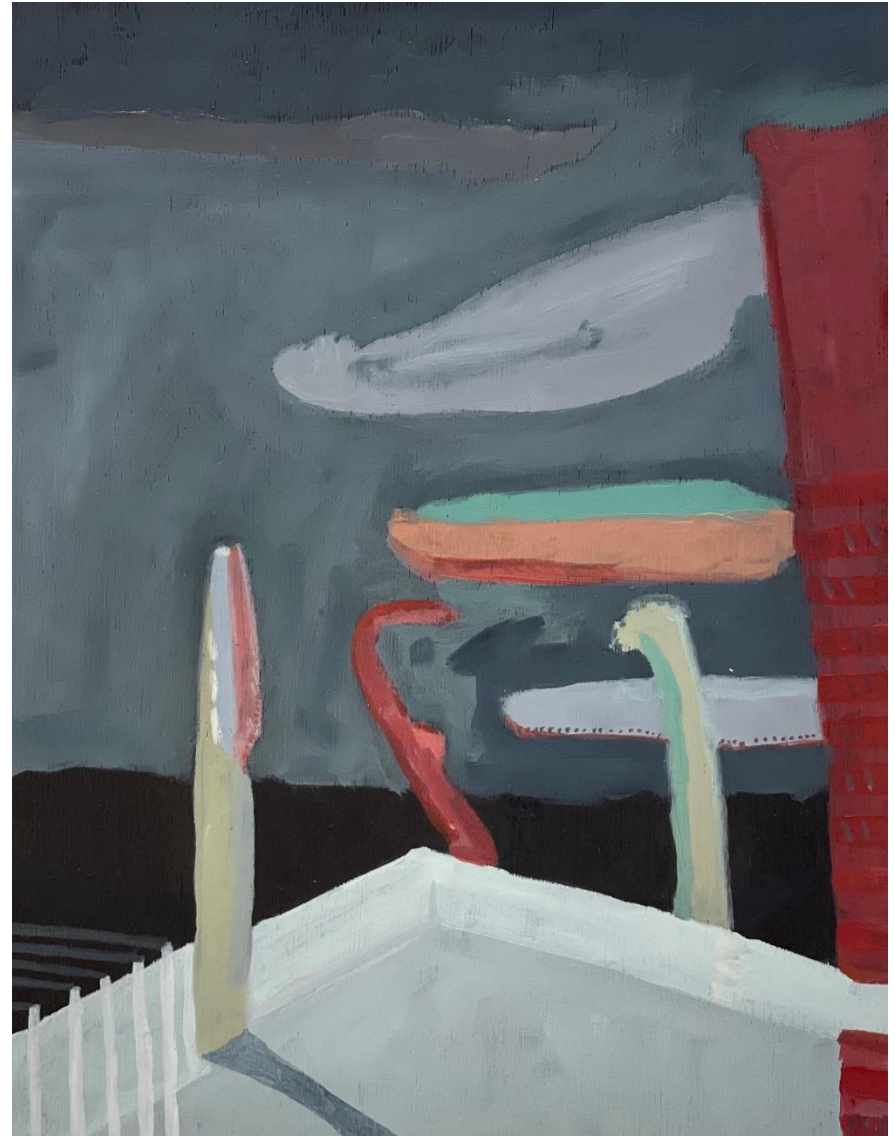

Artist's Statement:

Sometimes I Dream

Portraits and Still Life

2021

This body of work reflects life at the present. It is drawn from memories, works from my sketchbooks and developed between calls to loved ones and letters to my family. Exploring my thoughts of people and gatherings, these images of faces in my mind become portraits, and empty spaces, paintings of interiors.

Sometimes I Dream a reflection of portraits, still life and interiors.

- Pamela U'Ren French

'Afternoon Pears II' oil on board 83x33cm framed \$1,990

'The Red Rider and Wattle' oil on board 36.7x46.7cm framed
\$1,350

'Icicles and Aeroplanes' oil on board 36.7x46.7cm framed
\$1,350

'My Pet Ziggy' oil on board 46.7x46.7cm framed \$1,490

'Woman With Paper Hat' oil on board 46.7x46.7cm framed \$1,490

'Pose' oil on board 36.7x46.7cm framed \$1,350

'Sally' oil on board 36.7x46.7cm framed \$1,350

'Self Portrait' 36.7x46.7cm Oil on Board framed \$1,350

'Watchful' 36.7x46.7cm Oil on Board framed \$1,350

'View From Here' oil on board 36.7x46.7cm framed \$1,490