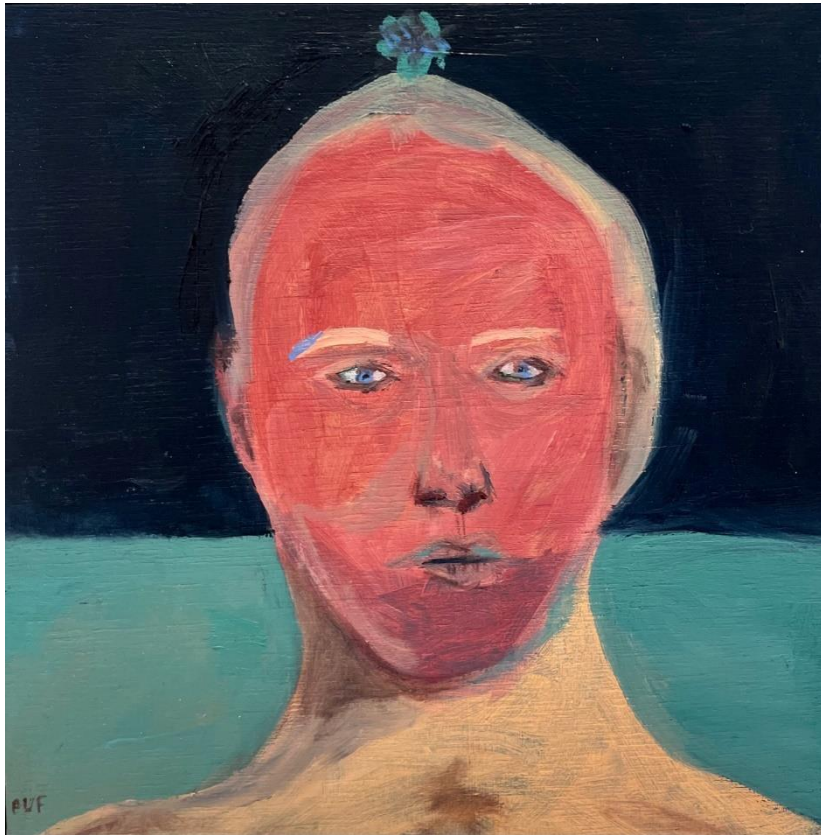

'Sally' oil on board 36.7x46.7cm framed \$1,350

'Self Portrait' 36.7x46.7cm Oil on Board framed \$1,350

'Watchful' 36.7x46.7cm Oil on Board framed \$1,350

'View From Here' oil on board 36.7x46.7cm framed \$1,490

'Burmese Lady with Wattle' oil on board 36.7x46.7cm framed \$1,490

'The Red Rider and Wattle' oil on board 36.7x46.7cm framed
\$1,350

'Candle Holder' oil on board 46.7x46.7cm framed \$1,490

'Sculpture' oil on board 46.7x46.7cm framed \$1,490

'Moroccan Kitchen' oil on board 46.7x46.7cm framed \$1,490

'Scene From Balcony' oil on board 46.7x46.7cm framed \$1,490

'Balance' oil on board 20x20cm framed \$650

'Sweet Disguise' oil on board 20x20cm framed \$650

'Snowflake Blues' oil on board 20x20cm framed \$650

'Small Friend' oil on board 11x16cm framed \$450

'Frank' oil on board 11x16cm framed
\$450

'Gum Flowers' oil on board 11x16cm
framed \$450

'Musician' oil on board 11x16cm framed
\$450