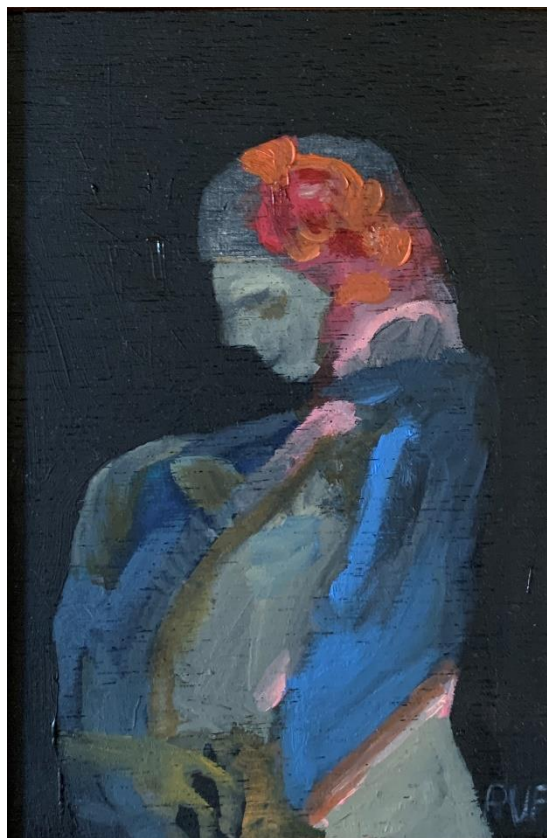

'Sally' oil on board 36.7x46.7cm framed \$1,350

'Self Portrait' 36.7x46.7cm Oil on Board framed \$1,350

'Watchful' 36.7x46.7cm Oil on Board framed \$1,350

'View From Here' oil on board 36.7x46.7cm framed \$1,490

'Snowflake Blues' oil on board 20x20cm framed \$650

'Small Friend' oil on board 11x16cm framed \$450

'Frank' oil on board 11x16cm framed
\$450

'Gum Flowers' oil on board 11x16cm
framed \$450

'Musician' oil on board 11x16cm framed
\$450

'The Singer' oil on Board 11x16cm framed \$450

'Woman' oil on board 11x16cm framed \$450

'Waiting' oil on board 11x16cm framed \$450

'New Mother' oil on board 11x16cm
framed \$450

'Flowering Gum' oil on board 11x16cm
framed \$450