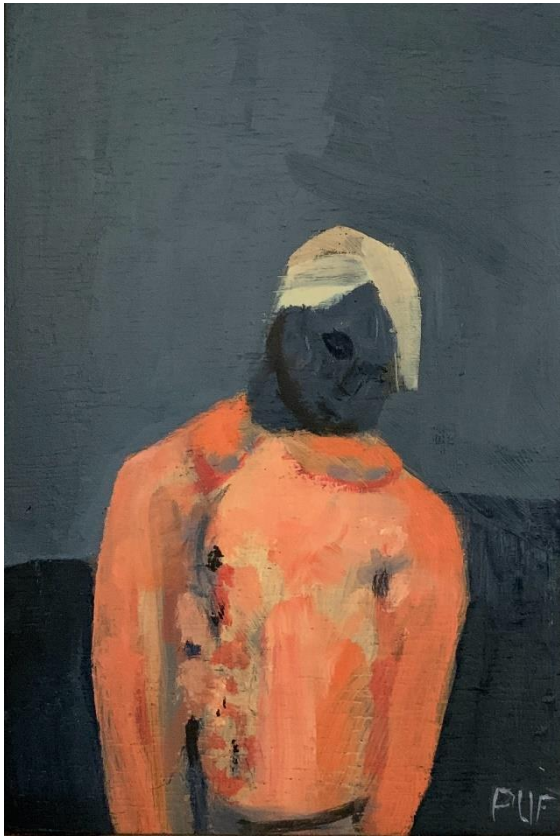

'Sally' oil on board 36.7x46.7cm framed \$1,350

'Self Portrait' 36.7x46.7cm Oil on Board framed \$1,350

'Watchful' 36.7x46.7cm Oil on Board framed \$1,350

'View From Here' oil on board 36.7x46.7cm framed \$1,490

'Snowflake Blues' oil on board 20x20cm framed \$650

'Small Friend' oil on board 11x16cm framed \$450

'Frank' oil on board 11x16cm framed
\$450

'Gum Flowers' oil on board 11x16cm
framed \$450

'Musician' oil on board 11x16cm framed
\$450

'The Singer' oil on Board 11x16cm framed \$450

'Woman' oil on board 11x16cm framed \$450

'Waiting' oil on board 11x16cm framed \$450

'New Mother' oil on board 11x16cm
framed \$450

'Flowering Gum' oil on board 11x16cm
framed \$450

'The Gardner' oil on board 11x16cm
framed \$450

'Jazz Player' oil on board 11x16cm framed
\$450

'Lanhi' oil on board 11x16cm framed
\$450

'Teacher' oil on board 11x16cm framed
\$450

'Liam' oil on board 11x16cm framed
\$450