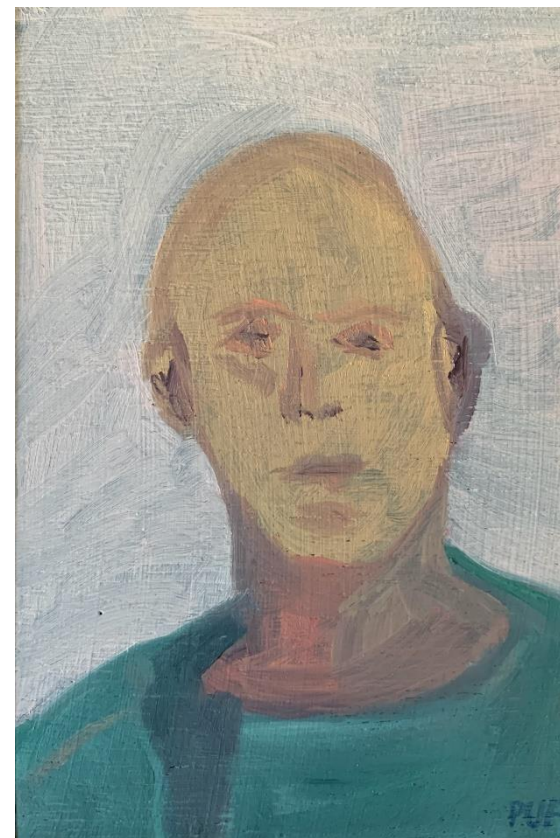

'Sally' oil on board 36.7x46.7cm framed \$1,350

'Self Portrait' 36.7x46.7cm Oil on Board framed \$1,350

'Watchful' 36.7x46.7cm Oil on Board framed \$1,350

'View From Here' oil on board 36.7x46.7cm framed \$1,490

'Snowflake Blues' oil on board 20x20cm framed \$650

'Small Friend' oil on board 11x16cm framed \$450

'Frank' oil on board 11x16cm framed
\$450

'Gum Flowers' oil on board 11x16cm
framed \$450

'Musician' oil on board 11x16cm framed
\$450

'The Singer' oil on Board 11x16cm framed \$450

'Woman' oil on board 11x16cm framed \$450

'Waiting' oil on board 11x16cm framed \$450

'New Mother' oil on board 11x16cm
framed \$450

'Flowering Gum' oil on board 11x16cm
framed \$450

'The Gardner' oil on board 11x16cm
framed \$450

'Jazz Player' oil on board 11x16cm framed
\$450

'Lanhi' oil on board 11x16cm framed
\$450

'Teacher' oil on board 11x16cm framed
\$450

'Liam' oil on board 11x16cm framed
\$450