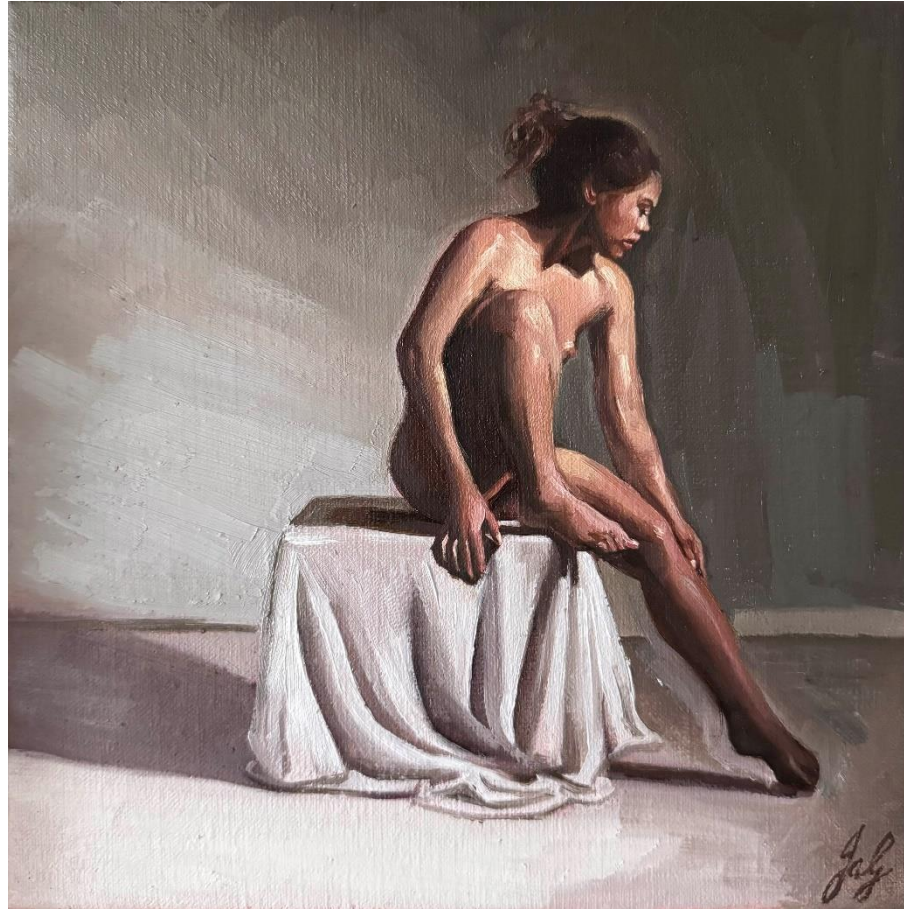

Works by Peter Berner

'Reclining nude' acrylic on board 60.5x59cm framed \$1,790

'Made in red room' acrylic on board 60.5x90cm framed \$2,250

'Nude' acrylic on board 35x30cm framed \$1,290

'Standing nude'
acrylic on board
122x100cm
framed
\$3,590

Works by Margaret Dix

'Nude' oil on canvas 40x30cm framed \$990

Works by Olivia Godbee

'Waiting For a Valentine' oil on board 30.5x23cm
framed \$850

'Love Sonnet XI by the Window Light' oil on board
30.5x23cm framed \$850

'The Woman with the Purple Shawl' oil on board
30.5 x23cm framed \$850

Works by Jessica Guthrie

'Grace' oil on canvas 28x28cm framed \$790

Works by Kate Hopkinson-Pointer

'Nude with orange rug' oil on board 30x30cm framed \$790

'The red cushion' oil on board 30x30cm framed \$790

'Women in the sittingroom' gouache on board 40x40cm unframed \$390

'Forest Nude 1' gouache on board 40x40cm framed \$490

'Forest Nude 2' gouache on board 40x40cm unframed \$390