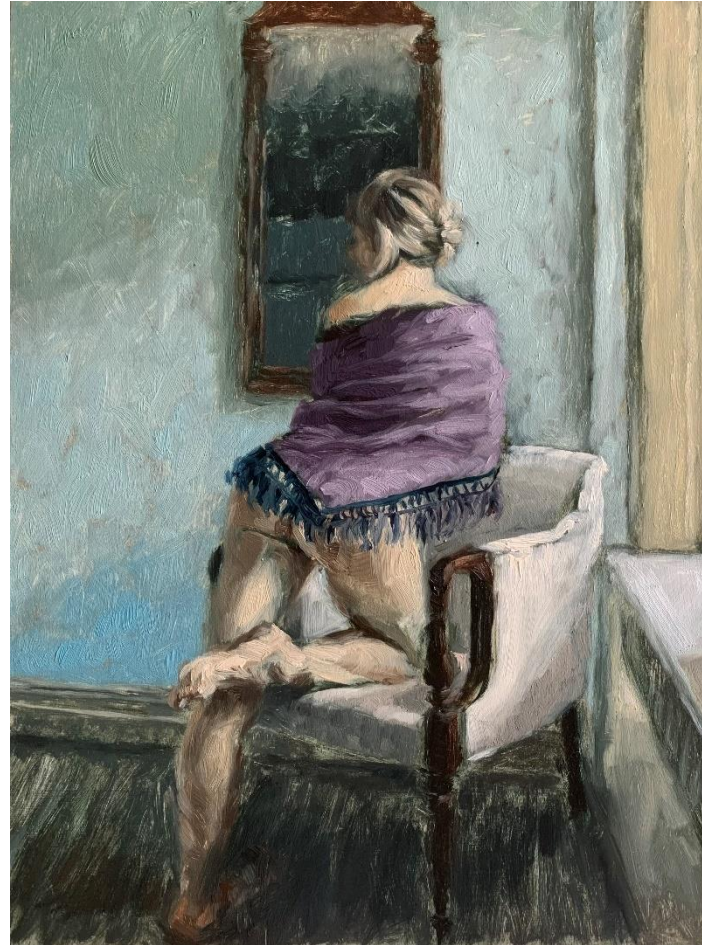

Works by Peter Berner

'Reclining nude' acrylic on board 60.5x59cm framed \$1,790

'Made in red room' acrylic on board 60.5x90cm framed \$2,250

'Nude' acrylic on board 35x30cm framed \$1,290

'Standing nude'
acrylic on board
122x100cm
framed
\$3,590

Works by Margaret Dix

'Nude' oil on canvas 40x30cm framed \$990

Works by Olivia Godbee

'Waiting For a Valentine' oil on board 30.5x23cm
framed \$850

'Love Sonnet XI by the Window Light' oil on board
30.5x23cm framed \$850

'The Woman with the Purple Shawl' oil on board
30.5 x23cm framed \$850

Works by Jessica Guthrie

'Grace' oil on canvas 28x28cm framed \$790

Works by Kate Hopkinson-Pointer

'Nude with orange rug' oil on board 30x30cm framed \$790

'The red cushion' oil on board 30x30cm framed \$790

'Women in the sittingroom' gouache on board 40x40cm unframed \$390

'Forest Nude 1' gouache on board 40x40cm framed \$490

'Forest Nude 2' gouache on board 40x40cm unframed \$390