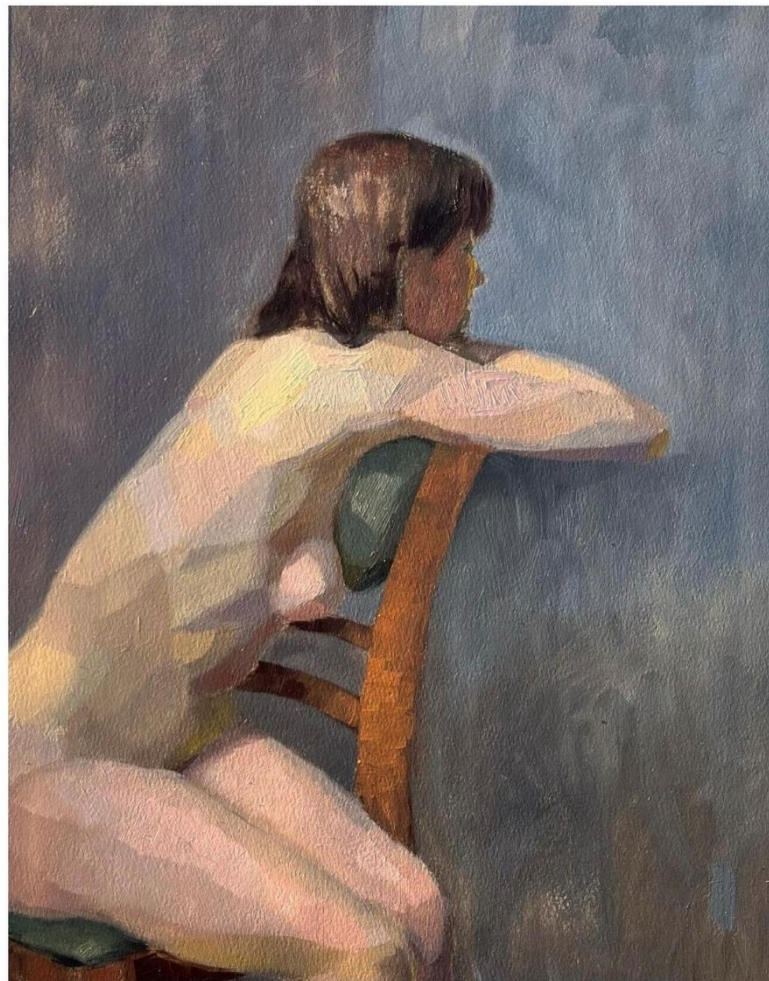

'Childs Pose' oil on board 10x20cm framed \$420

'Absent Minded' oil on board 15.5x14cm framed
\$450

'Motherhood - Rubens, Massacre Of
The Innocents' oil on board 20x12cm
framed \$480

Works by Jon Potter

'Bo//Valadon' oil on board 30x20cm framed \$750

'Vilidian//Schiele' ink on Waterford paper 10x15cm framed \$250

'Millie//Matisse' ink on Waterford paper 10x15cm framed \$250

Works by Catherine Pye

'Nude' oil on paper on board 41x31cm framed
\$890

Works by Sophie Rose