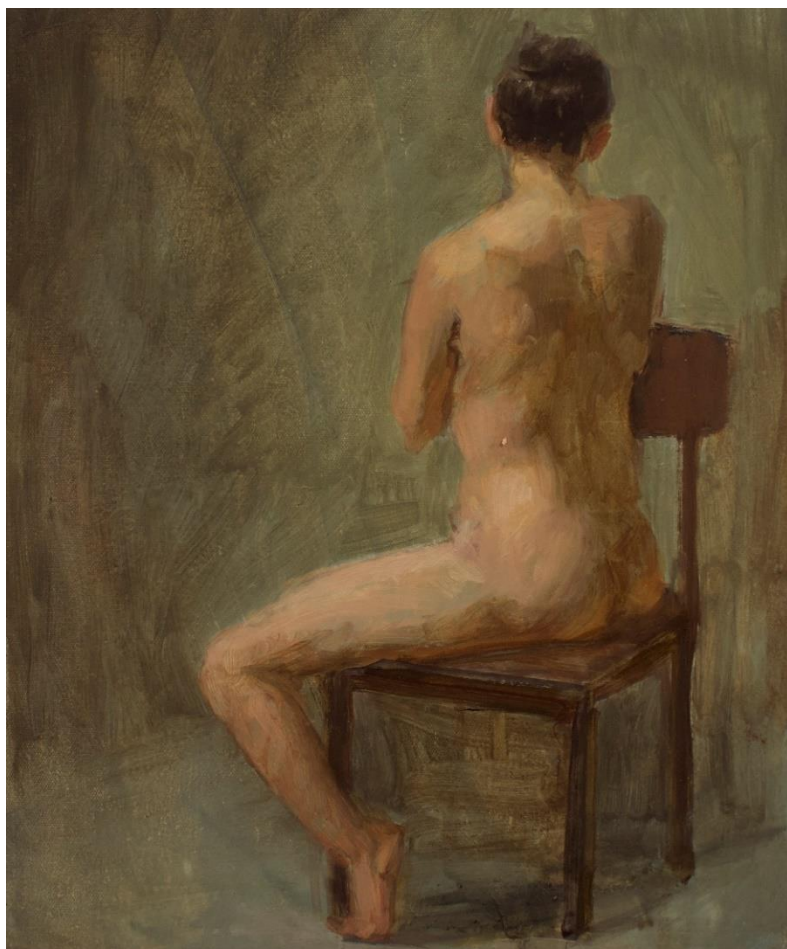

'Nude study #1' oil on canvas 31x26cm framed $1,190