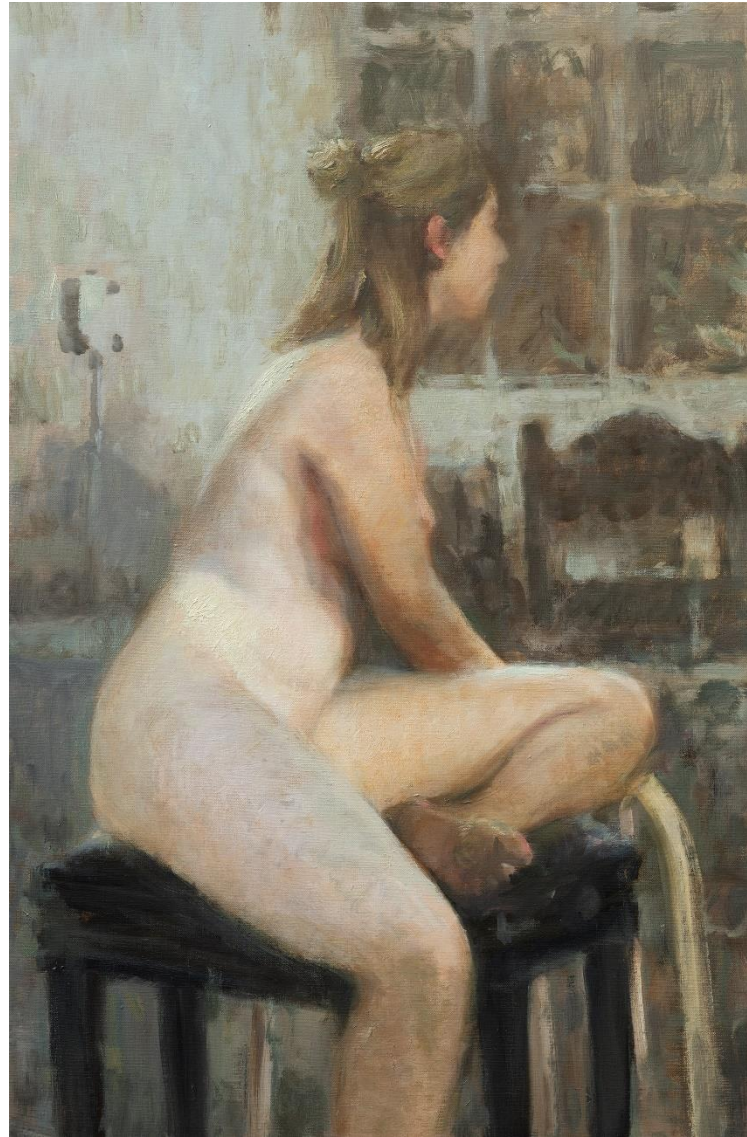

'The Woman with the Purple Shawl' oil on board
30.5 x23cm framed \$850

Works by Jessica Guthrie

'Grace' oil on canvas 28x28cm framed \$790

Works by Kate Hopkinson-Pointer

'Nude with orange rug' oil on board 30x30cm framed \$790

'Childs Pose' oil on board 10x20cm framed \$420

'Absent Minded' oil on board 15.5x14cm framed
\$450

'Motherhood - Rubens, Massacre Of
The Innocents' oil on board 20x12cm
framed \$480

Works by Jon Potter

'Bo//Valadon' oil on board 30x20cm framed \$750

Works by Monika Scarrabelotti

'Mother' ceramic with acrylic pigments and wax 30x20x25cm \$1,800

'Queen' ceramic with acrylic, pigments and wax 32x20x20cm \$1,800

'L' amour (1st edition)' Cold cast bronze with acrylic resin 8x18x8cm \$900

Works by Evan Shipard

'Polly Lumis' oil on linen 50x60cm framed \$1,850

'Annalisa Posa' oil on linen 60x39cm framed \$1,650

'Misfit' oil on linen on board 40x25cm framed \$1,450

For enquiries contact: info@projectgallery90.com
Katie H-P 0402 144 350