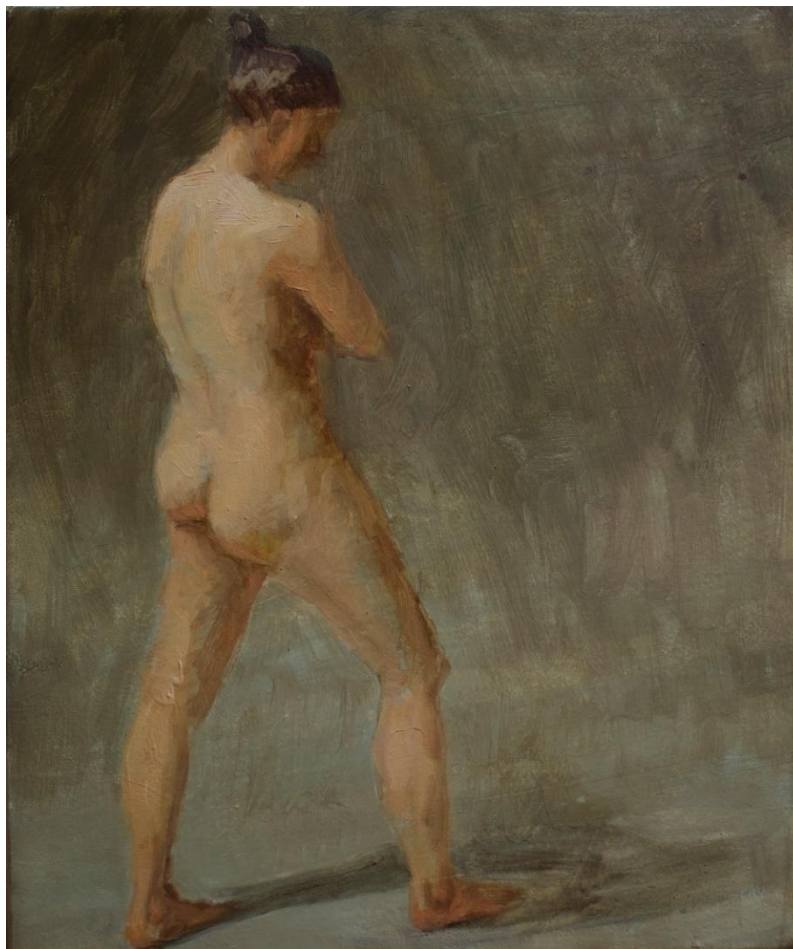

'Nude study #2' oil on canvas 31x26cm framed $1,190