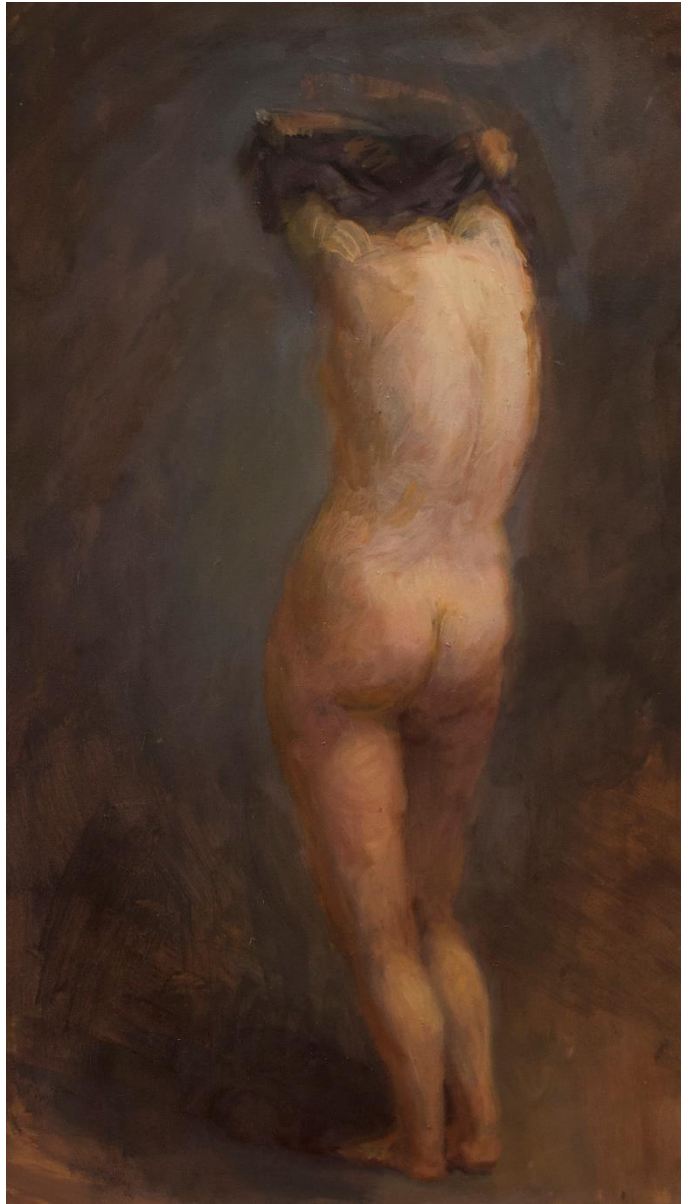

'The Woman with the Purple Shawl' oil on board
30.5 x23cm framed \$850

Works by Jessica Guthrie

'Grace' oil on canvas 28x28cm framed \$790

Works by Kate Hopkinson-Pointer

'Nude with orange rug' oil on board 30x30cm framed \$790

'The red cushion' oil on board 30x30cm framed \$790

'Women in the sittingroom' gouache on board 40x40cm unframed \$390

'Forest Nude 1' gouache on board 40x40cm framed \$490

'Forest Nude 2' gouache on board 40x40cm unframed \$390

'Nude and Bonfire' gouache on board 40x40cm unframed \$390

Works by Matilda Michell

'Seated nude' oil on canvas 54x36cm framed \$1,750

'Nude with champagne and satin' oil on canvas 53x44cm
framed \$1,790

'Childs Pose' oil on board 10x20cm framed \$420

'Absent Minded' oil on board 15.5x14cm framed
\$450

'Motherhood - Rubens, Massacre Of
The Innocents' oil on board 20x12cm
framed \$480

Works by Jon Potter

'Bo//Valadon' oil on board 30x20cm framed \$750