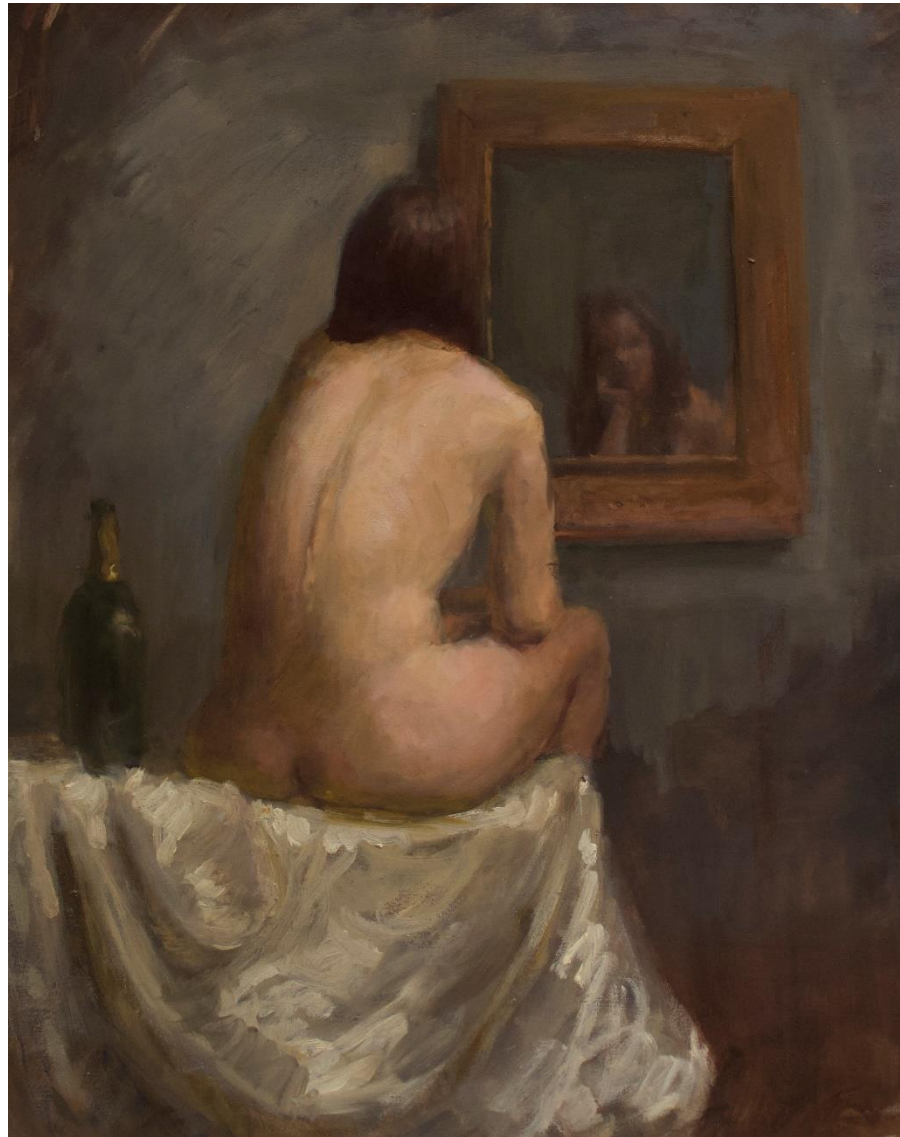

'The Woman with the Purple Shawl' oil on board
30.5 x23cm framed \$850

Works by Jessica Guthrie

'Grace' oil on canvas 28x28cm framed \$790

Works by Kate Hopkinson-Pointer

'Nude with orange rug' oil on board 30x30cm framed \$790

'The red cushion' oil on board 30x30cm framed \$790

'Women in the sittingroom' gouache on board 40x40cm unframed \$390

'Forest Nude 1' gouache on board 40x40cm framed \$490

'Forest Nude 2' gouache on board 40x40cm unframed \$390

'The Bathers 1' gouache on board 40x40cm unframed \$390

'The Bathers 2' gouache on board 40x40cm unframed \$390

'Forest Nude 3' gouache on board 40x40cm unframed \$390

'Nena' gouache on board 40x40cm unframed \$390

'Nude and Bonfire' gouache on board 40x40cm unframed \$390

Works by Matilda Michell

'Seated nude' oil on canvas 54x36cm framed \$1,750

'Nude with champagne and satin' oil on canvas 53x44cm
framed \$1,790