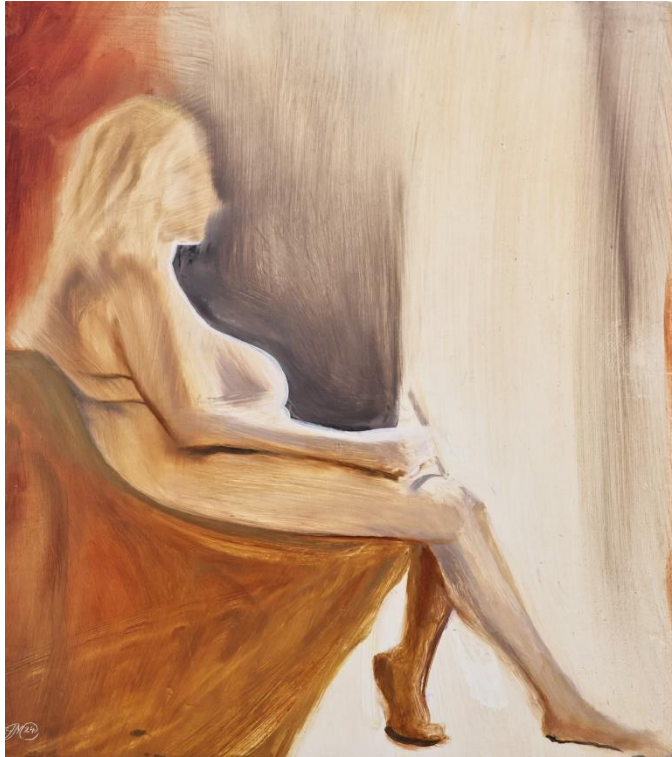

'The Woman with the Purple Shawl' oil on board
30.5 x23cm framed \$850

Works by Jessica Guthrie

'Grace' oil on canvas 28x28cm framed \$790

Works by Kate Hopkinson-Pointer

'Nude with orange rug' oil on board 30x30cm framed \$790

'The red cushion' oil on board 30x30cm framed \$790

'Women in the sittingroom' gouache on board 40x40cm unframed \$390

'Forest Nude 1' gouache on board 40x40cm framed \$490

'Forest Nude 2' gouache on board 40x40cm unframed \$390

'Nude and Bonfire' gouache on board 40x40cm unframed \$390

Works by Matilda Michell

'Seated nude' oil on canvas 54x36cm framed \$1,750

'Nude with champagne and satin' oil on canvas 53x44cm
framed \$1,790

'Childs Pose' oil on board 10x20cm framed \$420

'Absent Minded' oil on board 15.5x14cm framed
\$450

'Motherhood - Rubens, Massacre Of
The Innocents' oil on board 20x12cm
framed \$480

Works by Jon Potter

'Bo//Valadon' oil on board 30x20cm framed \$750