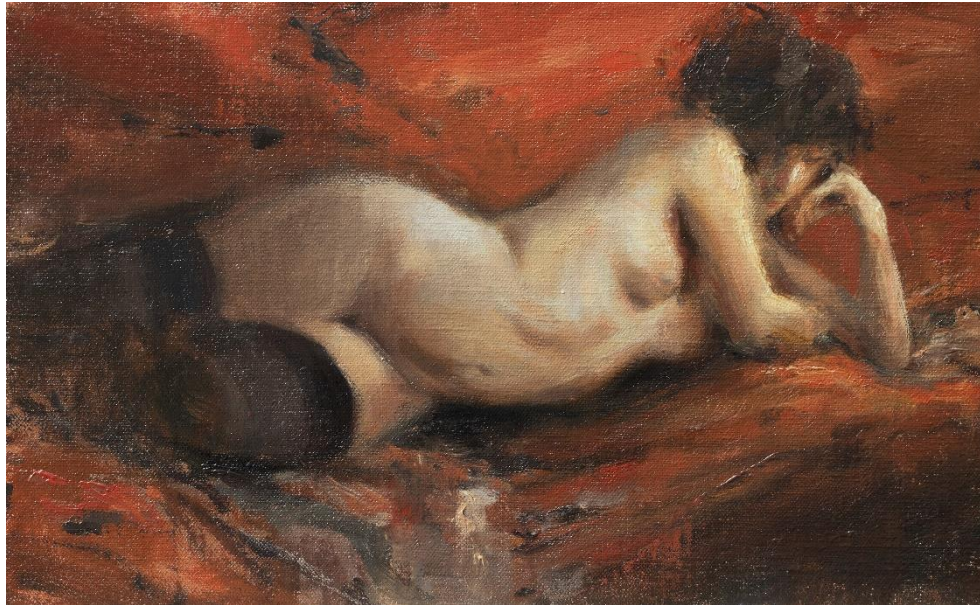

Works by Monika Scarrabelotti

'Mother' ceramic with acrylic pigments and wax 30x20x25cm \$1,800

'Queen' ceramic with acrylic, pigments and wax 32x20x20cm \$1,800

'L' amour (1st edition)' Cold cast bronze with acrylic resin 8x18x8cm \$900

Works by Evan Shipard

'Polly Lumis' oil on linen 50x60cm framed \$1,850

'Annalisa Posa' oil on linen 60x39cm framed \$1,650

'Misfit' oil on linen on board 40x25cm framed \$1,450

For enquiries contact: info@projectgallery90.com
Katie H-P 0402 144 350