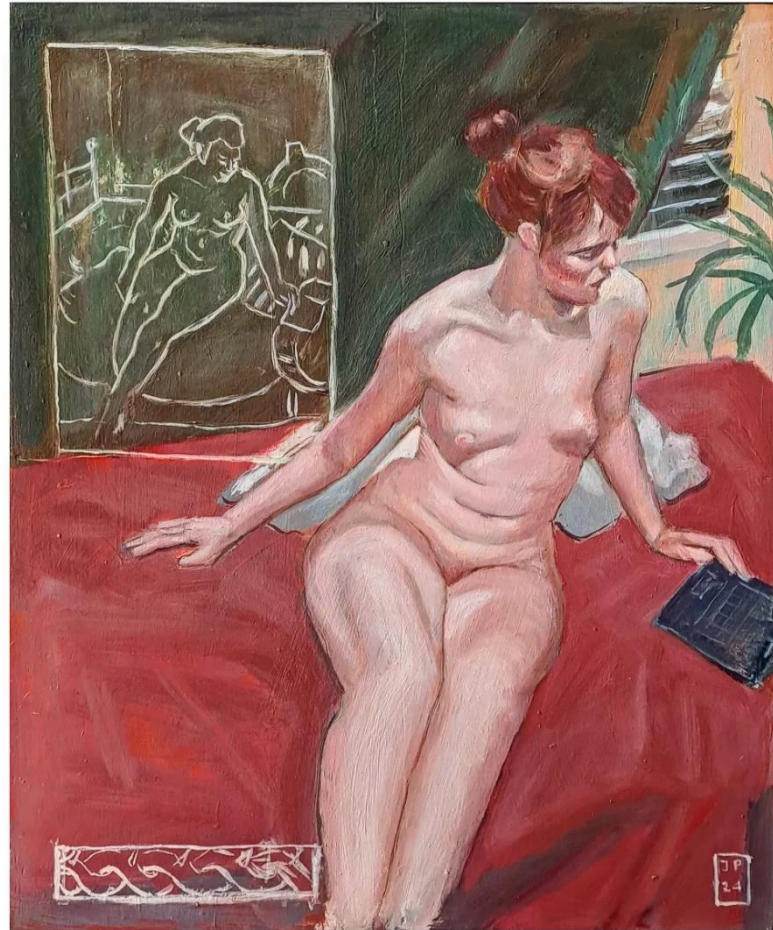

'The Woman with the Purple Shawl' oil on board
30.5 x23cm framed \$850

Works by Jessica Guthrie

'Grace' oil on canvas 28x28cm framed \$790

Works by Kate Hopkinson-Pointer

'Nude with orange rug' oil on board 30x30cm framed \$790

'The red cushion' oil on board 30x30cm framed \$790

'Women in the sittingroom' gouache on board 40x40cm unframed \$390

'Forest Nude 1' gouache on board 40x40cm framed \$490

'Forest Nude 2' gouache on board 40x40cm unframed \$390

'Childs Pose' oil on board 10x20cm framed \$420

'Absent Minded' oil on board 15.5x14cm framed
\$450

'Motherhood - Rubens, Massacre Of
The Innocents' oil on board 20x12cm
framed \$480

Works by Jon Potter

'Bo//Valadon' oil on board 30x20cm framed \$750

'Vilidian//Schiele' ink on Waterford paper 10x15cm framed \$250

'Millie//Matisse' ink on Waterford paper 10x15cm framed \$250

Works by Catherine Pye

'Nude' oil on paper on board 41x31cm framed
\$890

Works by Sophie Rose