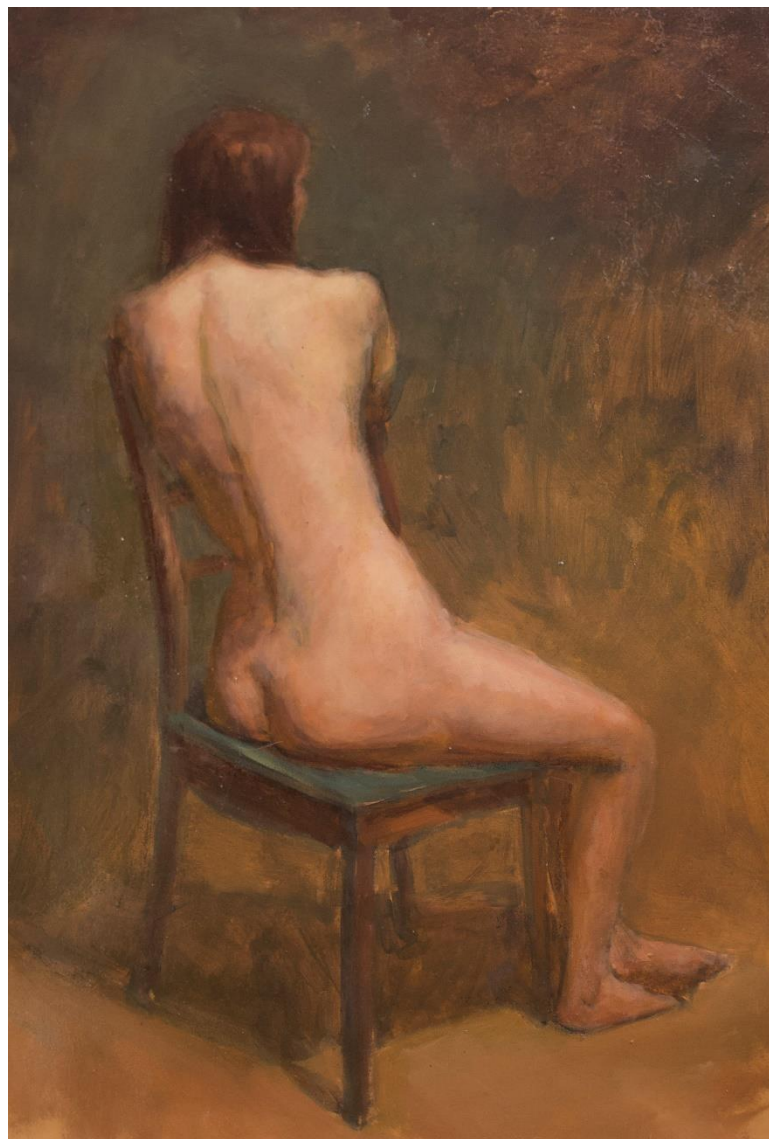

'The Woman with the Purple Shawl' oil on board
30.5 x23cm framed \$850

Works by Jessica Guthrie

'Grace' oil on canvas 28x28cm framed \$790

Works by Kate Hopkinson-Pointer

'Nude with orange rug' oil on board 30x30cm framed \$790

'The red cushion' oil on board 30x30cm framed \$790

'Women in the sittingroom' gouache on board 40x40cm unframed \$390

'Forest Nude 1' gouache on board 40x40cm framed \$490

'Forest Nude 2' gouache on board 40x40cm unframed \$390

'The Bathers 1' gouache on board 40x40cm unframed \$390

'The Bathers 2' gouache on board 40x40cm unframed \$390

'Forest Nude 3' gouache on board 40x40cm unframed \$390

'Nena' gouache on board 40x40cm unframed \$390

'Nude and Bonfire' gouache on board 40x40cm unframed \$390

Works by Matilda Michell

'Seated nude' oil on canvas 54x36cm framed \$1,750

'Nude with champagne and satin' oil on canvas 53x44cm
framed \$1,790