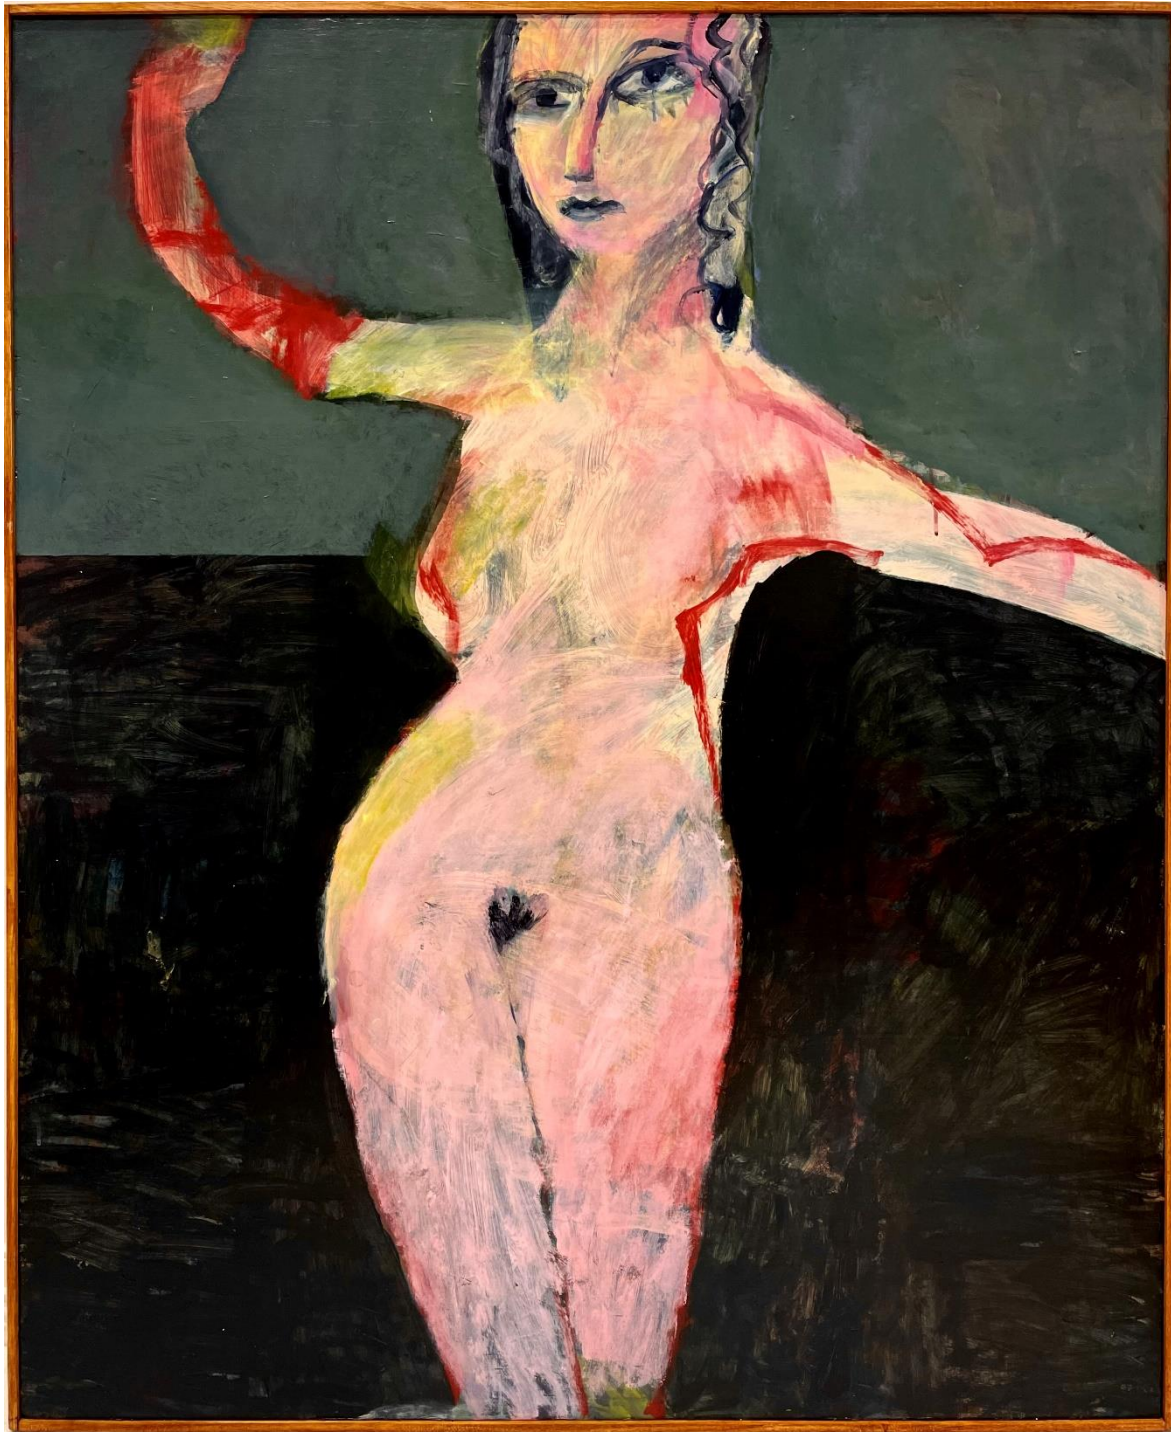

Works by Peter Berner

'Reclining nude' acrylic on board 60.5x59cm framed \$1,790

'Made in red room' acrylic on board 60.5x90cm framed \$2,250

'Nude' acrylic on board 35x30cm framed \$1,290

'Standing nude'
acrylic on board
122x100cm
framed
\$3,590

Works by Margaret Dix

'Nude' oil on canvas 40x30cm framed \$990

Works by Olivia Godbee

'Waiting For a Valentine' oil on board 30.5x23cm
framed \$850

'Love Sonnet XI by the Window Light' oil on board
30.5x23cm framed \$850

'The Woman with the Purple Shawl' oil on board
30.5 x23cm framed \$850

Works by Jessica Guthrie

'Grace' oil on canvas 28x28cm framed \$790

Works by Kate Hopkinson-Pointer

'Nude with orange rug' oil on board 30x30cm framed \$790