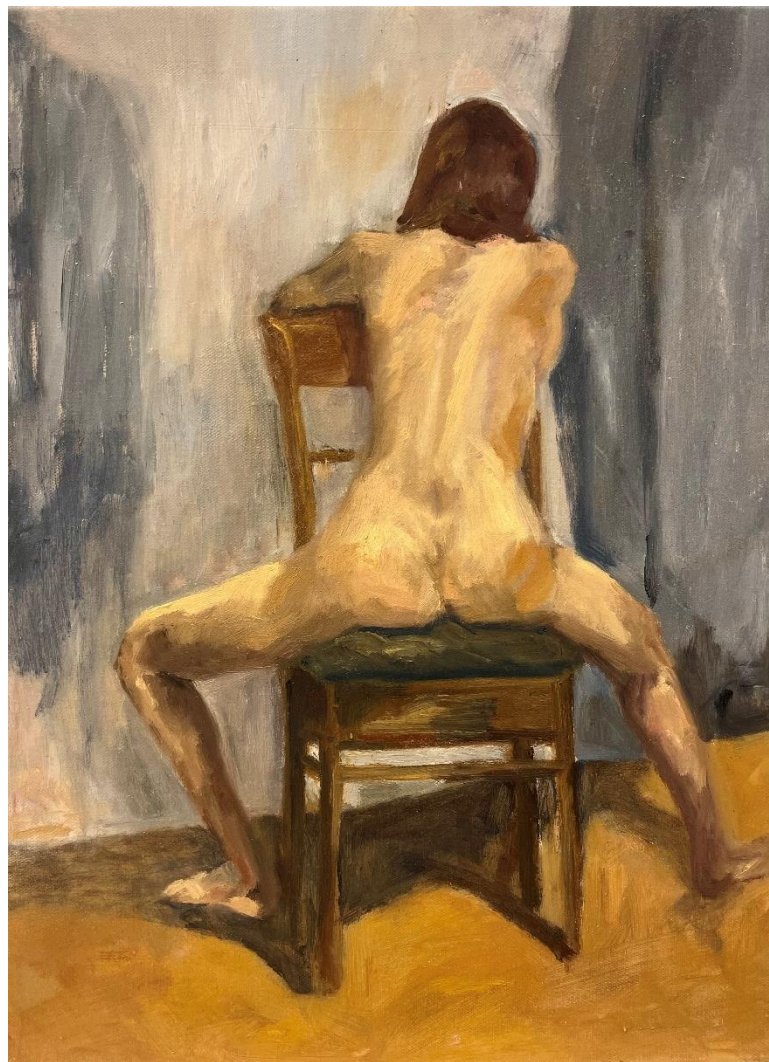

Works by Peter Berner

'Reclining nude' acrylic on board 60.5x59cm framed \$1,790

'Made in red room' acrylic on board 60.5x90cm framed \$2,250

'Nude' acrylic on board 35x30cm framed \$1,290

'Standing nude'
acrylic on board
122x100cm
framed
\$3,590

Works by Margaret Dix

'Nude' oil on canvas 40x30cm framed \$990

Works by Olivia Godbee

'Waiting For a Valentine' oil on board 30.5x23cm
framed \$850

'Love Sonnet XI by the Window Light' oil on board
30.5x23cm framed \$850

'The Woman with the Purple Shawl' oil on board
30.5 x23cm framed \$850

Works by Jessica Guthrie

'Grace' oil on canvas 28x28cm framed \$790

Works by Kate Hopkinson-Pointer

'Nude with orange rug' oil on board 30x30cm framed \$790

'The red cushion' oil on board 30x30cm framed \$790

'Women in the sittingroom' gouache on board 40x40cm unframed \$390

'Forest Nude 1' gouache on board 40x40cm framed \$490

'Forest Nude 2' gouache on board 40x40cm unframed \$390