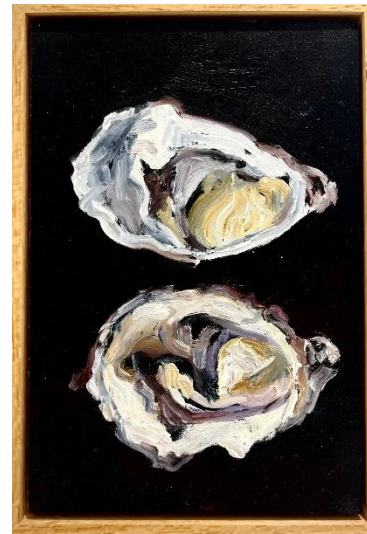

'Sardines and ash' oil on board 30x45cm framed \$1,200

'Red and green still life' oil on board 30x45cm framed \$1,200

'Oliver's jug' oil on board 30x45cm framed \$1,200

'Figs, pear and pomegranate' oil on board 30x45cm framed \$1,200

'Trout, prawns and chilli' oil on board 40x50cm framed \$1,500

'Pillies & oysters' oil on board 30x30cm framed \$790

'Coffin bay oysters with spoon' oil on board 20x25cm
framed \$590

'Three oysters' oil on board 20x25cm framed \$590

'Oyster and mud oyster shell' oil on board 20x25cm framed
\$590

'Plate of oysters' oil on board 20x25cm framed \$590

'Oyster' oil on board
16x11cm framed \$290

'Two oysters' oil on board
16x11cm framed \$290