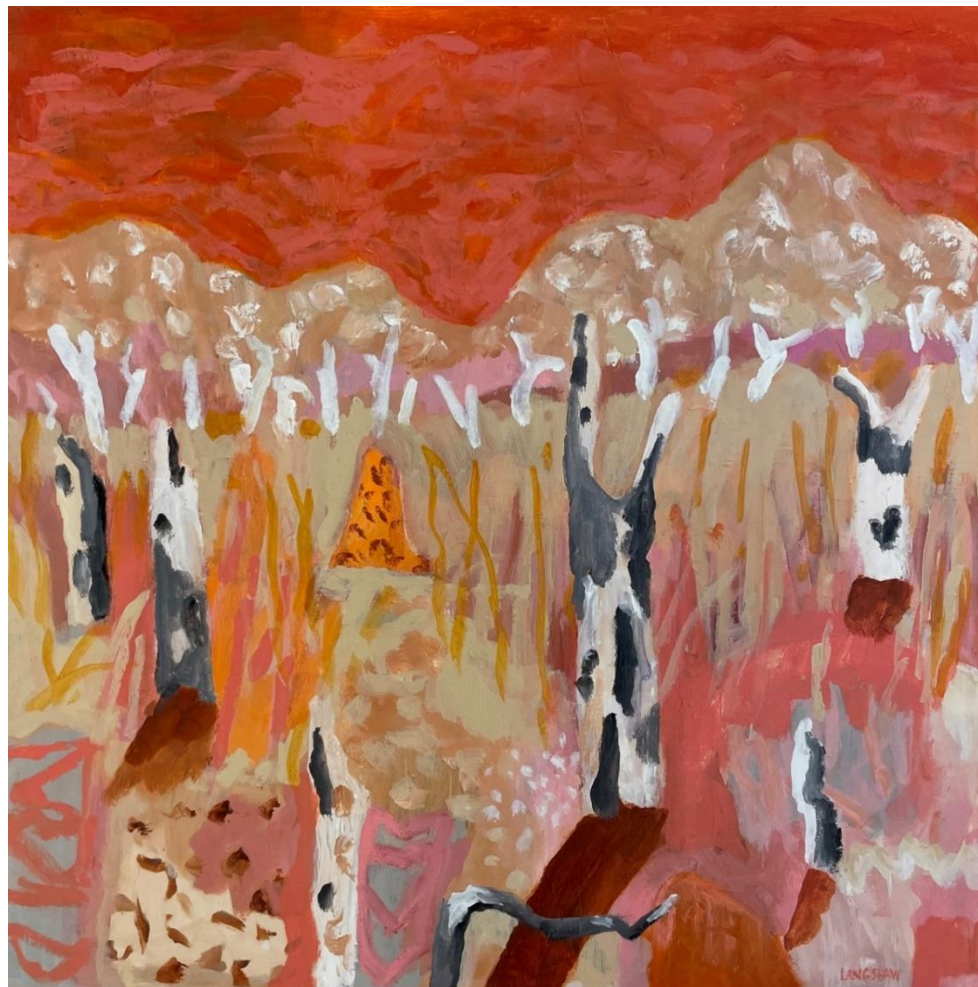

## Works by Jenny Summers

'Toonumbar' oil on canvas 101.5x101.5cm framed \$4,300

'Patches of light' oil on canvas 122x122cm framed \$4,500

'Slow flowing stream' oil on paper on board 108.5x124.5cm framed \$4,400

'Crest' oil on board 101.5x101.5cm framed \$4,300

## Works by Yvonne Langshaw

'Summer Heat, Pilbara' acrylic on canvas 60x60cm framed \$2,200

'Middle River Rocks, Kangaroo Is.' acrylic on canvas 60x60cm framed  
\$2,200

'Dry season fires' acrylic on canvas 101.5x101.5cm framed \$3,900