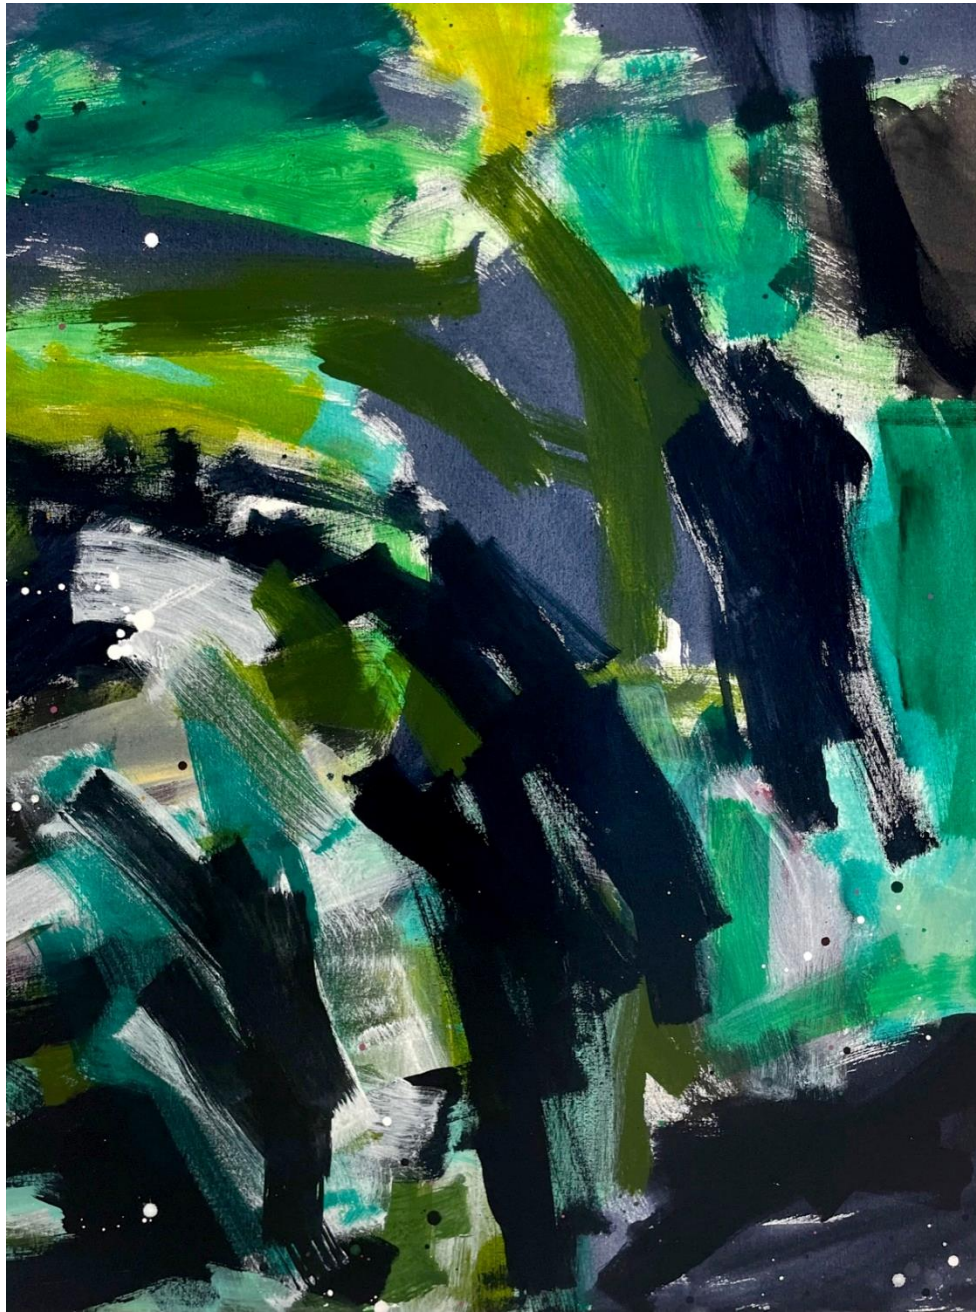

## Works by Jenny Summers

'Toonumbar' oil on canvas 101.5x101.5cm framed \$4,300

'Patches of light' oil on canvas 122x122cm framed \$4,500

'Slow flowing stream' oil on paper on board 108.5x124.5cm framed \$4,400

## Works by Yvonne Langshaw

'Summer Heat, Pilbara' acrylic on canvas 60x60cm framed \$2,200

'Middle River Rocks, Kangaroo Is.' acrylic on canvas 60x60cm framed  
\$2,200

'Dry season fires' acrylic on canvas 101.5x101.5cm framed \$3,900

'A Vase or Two' acrylic on paper 78x78cm framed \$2,300

'Still Life with half an Apple' acrylic on paper 78x78cm framed \$2,300

'Kitchen Table' acrylic on canvas 90x90cm framed \$3,700

## Works by Nahomi Yoshizawa

'Pink line in the sky' acrylic on canvas 81x65cm unframed  
\$1,850

'Night movements' acrylic on canvas 119x89cm unframed \$2,900

'Dreams in the sky' acrylic on canvas 76x61cm unframed  
\$1,600