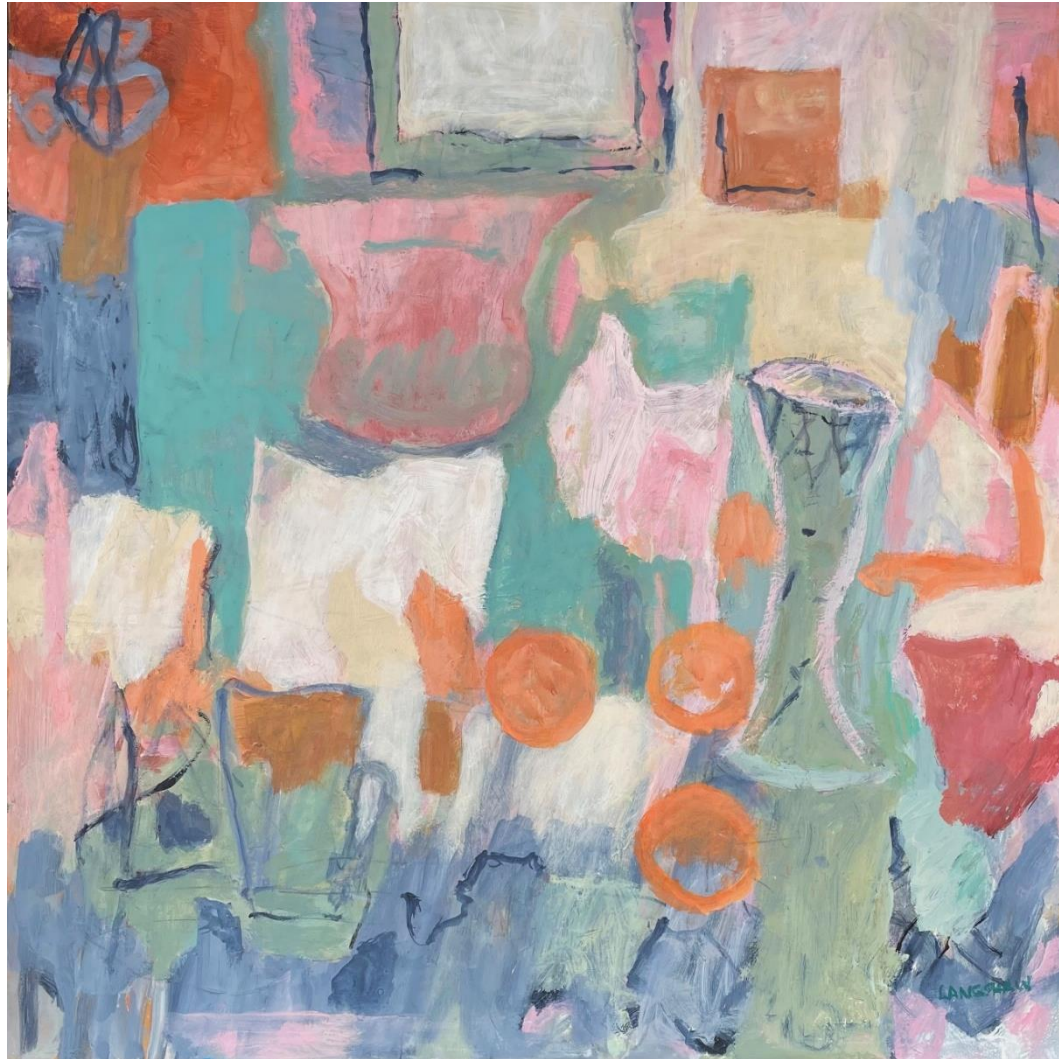

## Works by Jenny Summers

'Toonumbar' oil on canvas 101.5x101.5cm framed \$4,300

'Patches of light' oil on canvas 122x122cm framed \$4,500

'Slow flowing stream' oil on paper on board 108.5x124.5cm framed \$4,400

## Works by Yvonne Langshaw

'Summer Heat, Pilbara' acrylic on canvas 60x60cm framed \$2,200

'Middle River Rocks, Kangaroo Is.' acrylic on canvas 60x60cm framed  
\$2,200

'Dry season fires' acrylic on canvas 101.5x101.5cm framed \$3,900

'A Vase or Two' acrylic on paper 78x78cm framed \$2,300

'Still Life with half an Apple' acrylic on paper 78x78cm framed \$2,300

'Kitchen Table' acrylic on canvas 90x90cm framed \$3,700

## Works by Nahomi Yoshizawa

'Pink line in the sky' acrylic on canvas 81x65cm unframed  
\$1,850

'Night movements' acrylic on canvas 119x89cm unframed \$2,900

'Dreams in the sky' acrylic on canvas 76x61cm unframed  
\$1,600