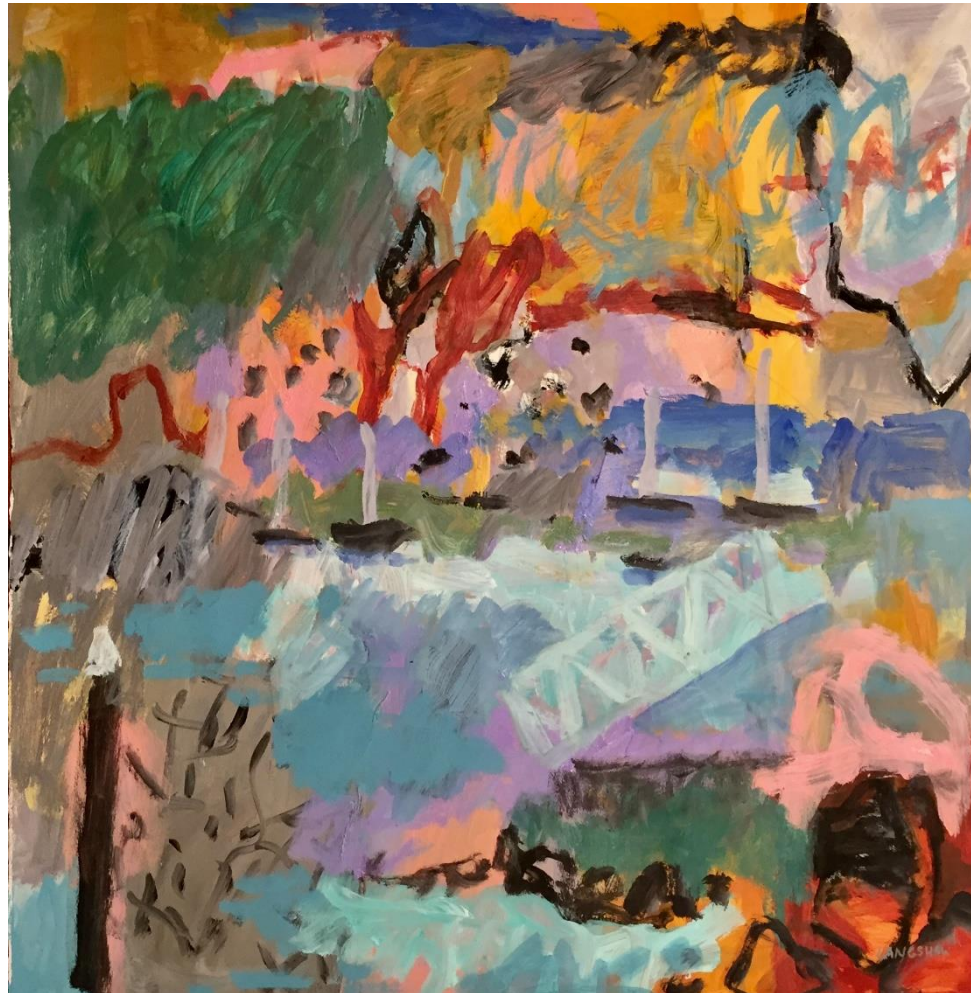

All artworks shown in this catalogue are subject to availability

Contents

[Works by Yvonne Langshaw](#) 1

[Works by Kate Hopkinson-Pointer](#) 15

[Works by Willemina Villari](#) 18

Yvonne Langshaw

'Three vessels'; acrylic, mixed media on paper, 55x55cm, \$2,250 framed

'Pots and plants'; acrylic on paper, 75x55cm, \$2,500 framed

'Bungle domes'; acrylic, mixed media on paper, 57x57cm, \$2,000
unframed

'Eastern interior'; acrylic on paper, 57x57cm, \$2,000 unframed

'Black tree'; acrylic, mixed media on paper, 75x55cm, \$2,250 unframed

'Floating objects'; acrylic on paper, 75x55cm, \$2,500 framed

'In the bay'; acrylic on paper, 55x55cm, \$2,000 unframed

'Iso still life'; acrylic on paper, 55x54cm, \$2,250 framed

'Karijini patterns'; ink and collage on paper, 53x52cm, \$2,250 framed