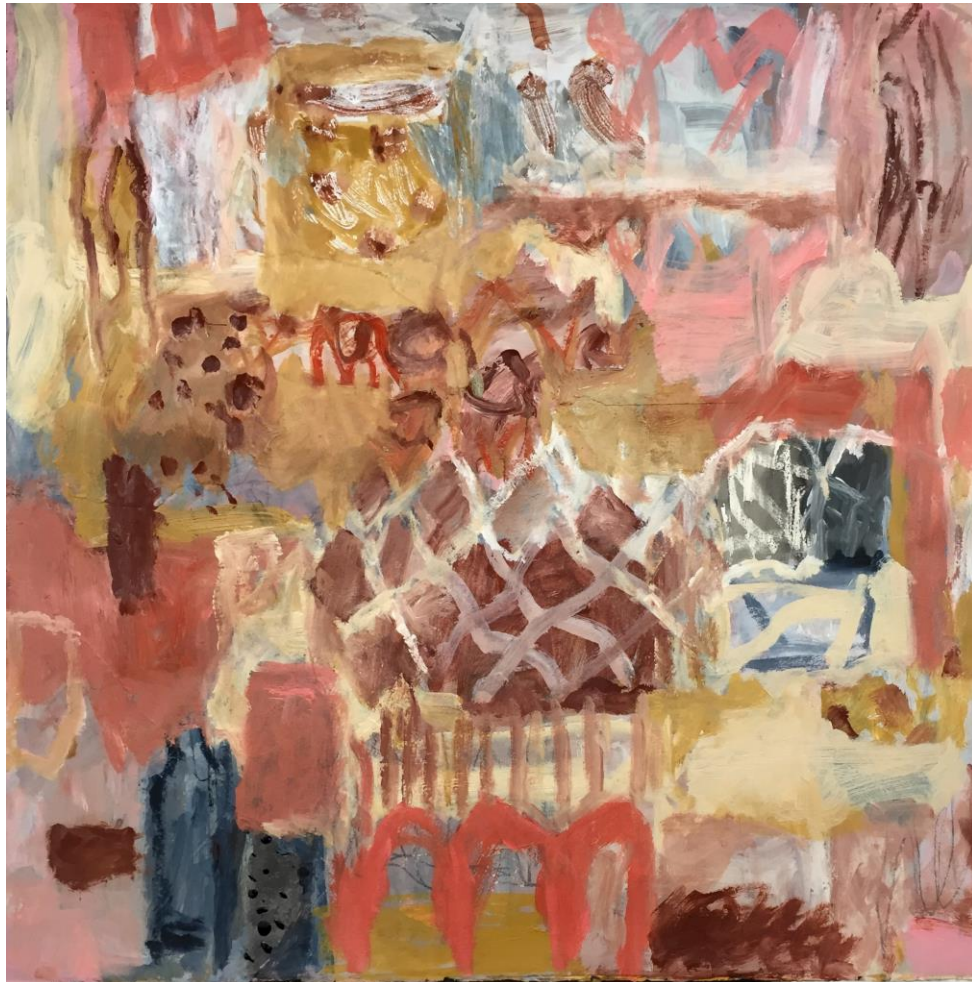

All artworks shown in this catalogue are subject to availability

Contents

[Works by Yvonne Langshaw](#) 1

[Works by Kate Hopkinson-Pointer](#) 15

[Works by Willemina Villari](#) 18

Yvonne Langshaw

'Three vessels'; acrylic, mixed media on paper, 55x55cm, \$2,250 framed

'Pots and plants'; acrylic on paper, 75x55cm, \$2,500 framed

'Bungle domes'; acrylic, mixed media on paper, 57x57cm, \$2,000
unframed

'Eastern interior'; acrylic on paper, 57x57cm, \$2,000 unframed

'Black tree'; acrylic, mixed media on paper, 75x55cm, \$2,250 unframed

'Floating objects'; acrylic on paper, 75x55cm, \$2,500 framed

'In the bay'; acrylic on paper, 55x55cm, \$2,000 unframed

'Iso still life'; acrylic on paper, 55x54cm, \$2,250 framed

'Karijini patterns'; ink and collage on paper, 53x52cm, \$2,250 framed

'Gumnuts'; acrylic on paper, 55x54cm, \$2,000 unframed

'The lounge room'; acrylic on paper, 34x34.5cm, \$750 unframed

'The bed'; acrylic on paper, 29x38cm, \$750 unframed

Kate Hopkinson-Pointer

'Blue china with sculpture'; gouache on paper, 31x32.5cm,
\$590 framed