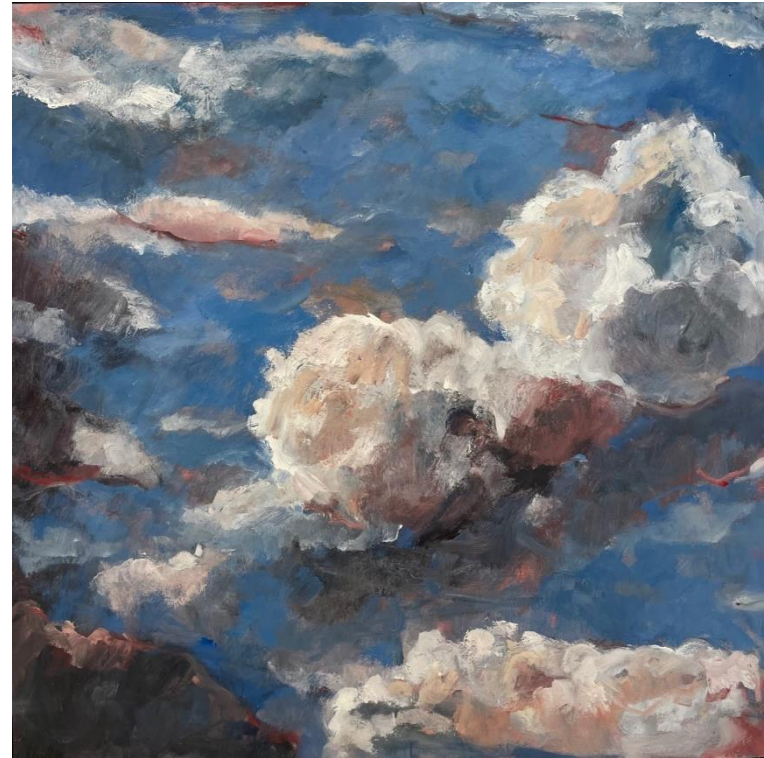

'Cloud study VII' oil on board 40x40cm framed $990