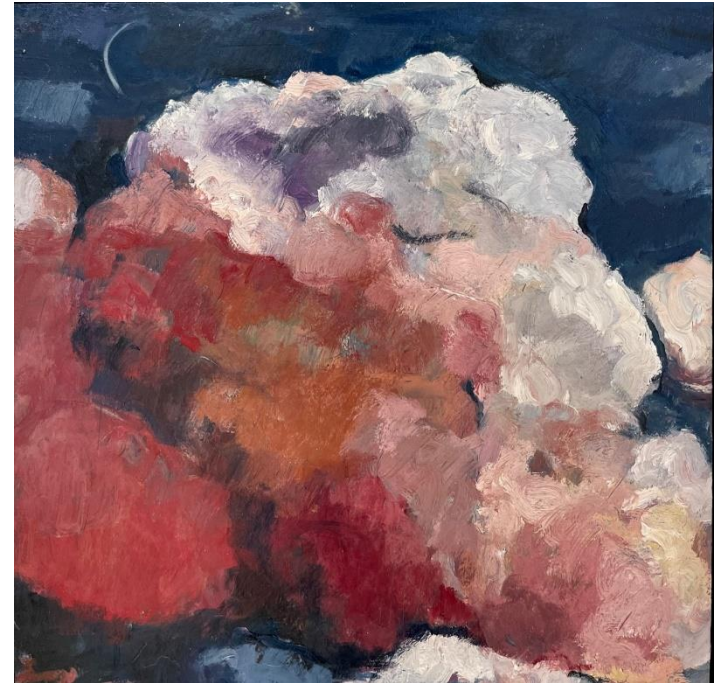

'Cloud study II' oil on board 22x20cm framed
\$590

'Double Bay storm' oil on board 22x20cm
framed \$590

'Cloud study III' oil on board 30x30cm
framed \$790

'Sunset in pink' oil on board 25x25cm
framed \$650

'Peach clouds' oil on board 22x20cm
framed \$590

'On the way out' oil on board 25x25cm
framed \$590

'Full moon with clouds' oil on board 22x20cm
framed \$590

'Full moon in the park' oil on board 31x31cm
framed \$790

'Cloud study IV' oil on board 31x31cm framed \$790

'Crescent moon clouds' oil on board 31x31cm
framed \$790

'Sally's sunset' oil on board 30x30cm framed \$790

'More trees on a hill' gouache on board 60x60cm framed \$1,290