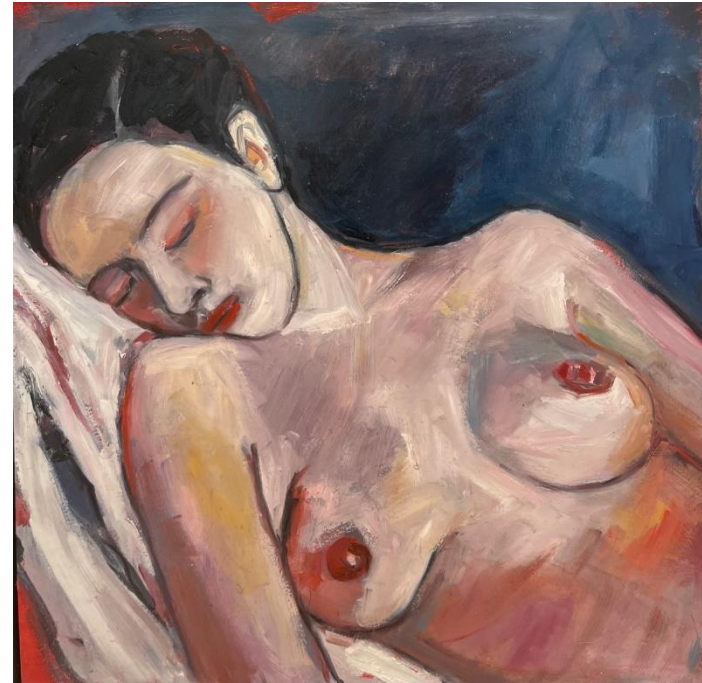

'CHASING CLOUDS'

"I've always been drawn to painting clouds, they are forever evolving and changing. Clouds can have such evocative mood and colour, which inspires my eternal fascination and love of form. This love of form is also expressed in my figurative painting also seen in this body of work."

- Kate Hopkinson-Pointer

'Purple burst' oil on board 110x100cm framed \$3,900

'Full moon' oil on board 100x100cm framed \$3,800

'Sunset at Double Bay' oil on board 25x25cm
framed \$650

'Sunset at Double Bay II' oil on board 30x30cm
framed \$790

'Reclining' oil on board 30x30cm framed \$790

'Sleeping II' oil on board 30x30cm framed \$790

'Sleeping I' oil on board 30x30cm framed \$790

'Resting' oil on board 30x30cm framed \$790

'Sleeping III' oil on board 30x30cm framed \$790