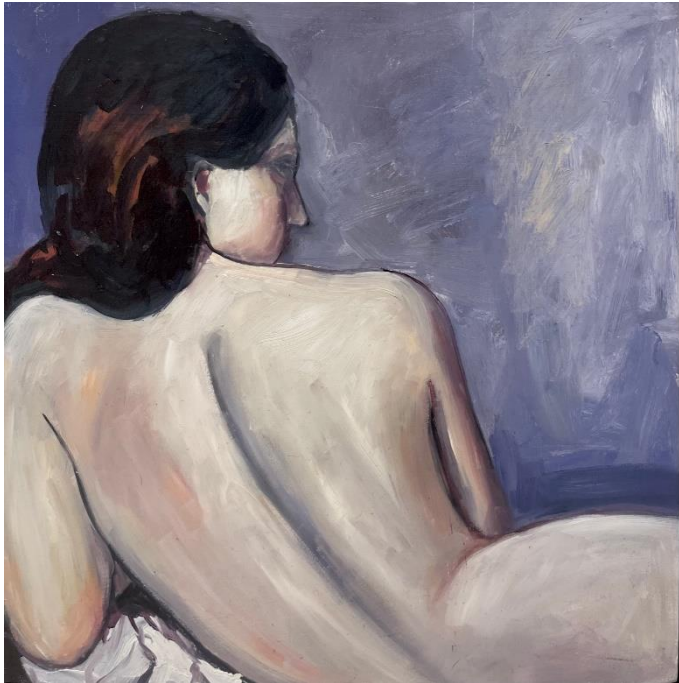

'CHASING CLOUDS'

"I've always been drawn to painting clouds, they are forever evolving and changing. Clouds can have such evocative mood and colour, which inspires my eternal fascination and love of form. This love of form is also expressed in my figurative painting also seen in this body of work."

- Kate Hopkinson-Pointer

'Purple burst' oil on board 110x100cm framed \$3,900

'Full moon' oil on board 100x100cm framed \$3,800

'Sunset at Double Bay' oil on board 25x25cm
framed \$650

'Sunset at Double Bay II' oil on board 30x30cm
framed \$790

'Reclining' oil on board 30x30cm framed \$790

'Sleeping II' oil on board 30x30cm framed \$790

'Sleeping I' oil on board 30x30cm framed \$790

'Resting' oil on board 30x30cm framed \$790

'Sleeping III' oil on board 30x30cm framed \$790