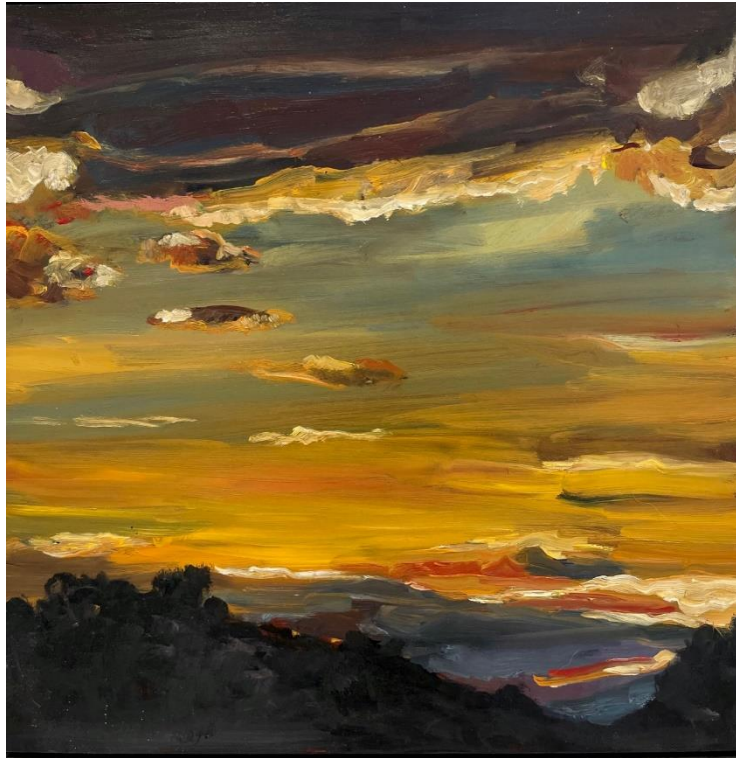

'Warm haze' oil on board 40x40cm framed $990