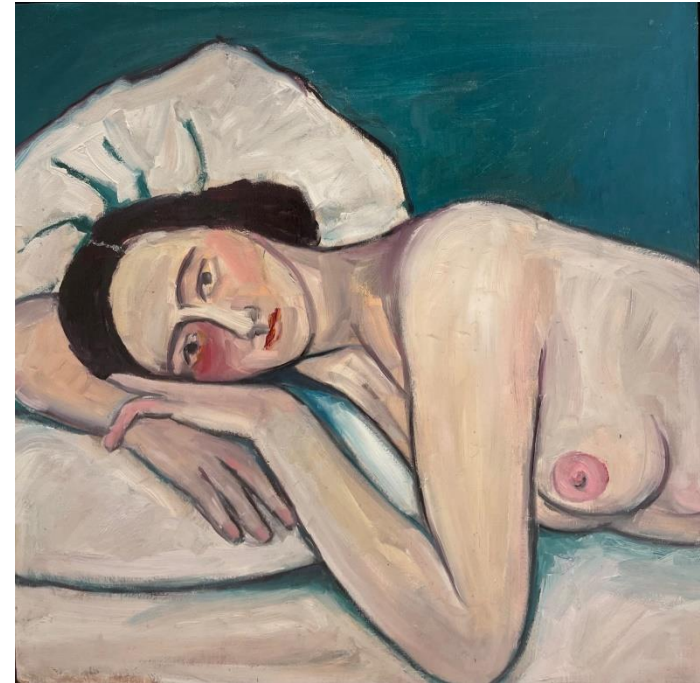

- Kate Hopkinson-Pointer

'Purple burst' oil on board 110x100cm framed \$3,900

'Full moon' oil on board 100x100cm framed \$3,800

'Sunset at Double Bay' oil on board 25x25cm
framed \$650

'Sunset at Double Bay II' oil on board 30x30cm
framed \$790

'Reclining' oil on board 30x30cm framed \$790

'Sleeping II' oil on board 30x30cm framed \$790

'Sleeping I' oil on board 30x30cm framed \$790

'Resting' oil on board 30x30cm framed \$790

'Sleeping III' oil on board 30x30cm framed \$790