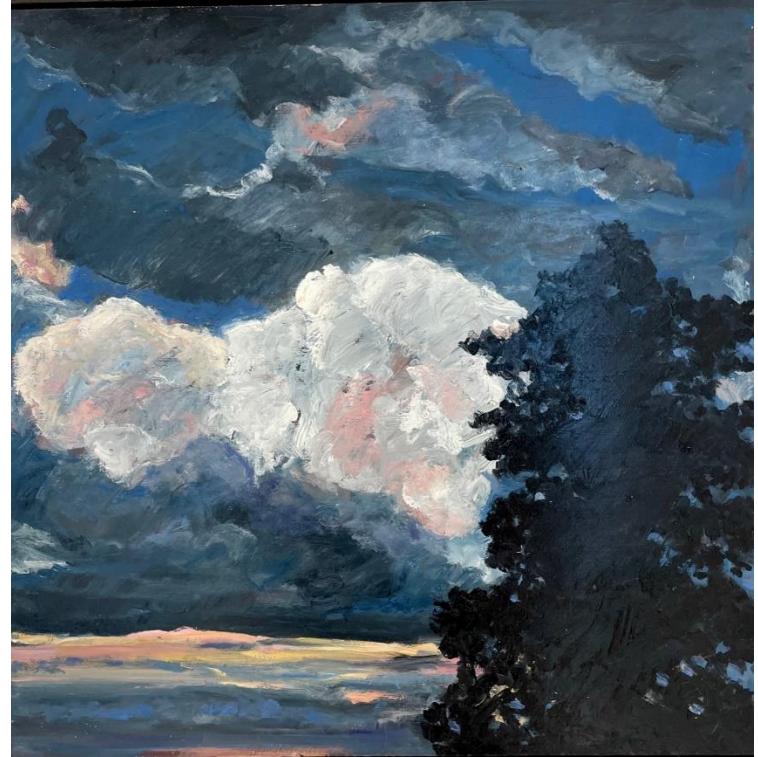

'One tree hill' gouache on board 60x60cm framed \$1,290

'Afternoon moon' gouache on board 60x60cm framed \$1,290

'Sunset reflection' oil on board 40x40cm framed \$990

'Cloud reflection' oil on board 40x40cm framed \$990

'Cloud reflection II' oil on board 40x40cm framed \$990

'Cumulonimbus' oil on board 40x40cm framed \$990

'Warm haze' oil on board 40x40cm framed \$990

'Cloud study VII' oil on board 40x40cm framed \$990

'Cloud reflections III' oil on board 44x44cm framed \$990