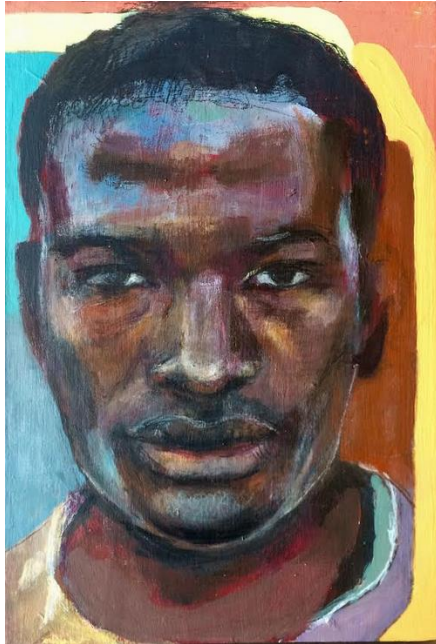

Samantha
Tidbeck

'White Haired Girl' 2021; mixed media on board, 21x15cm, framed, \$550

'Islander Girl' 2021; mixed media on board, 20x20cm, framed, \$590

'Canadian Boy' 2021; mixed media on board, 20x20cm, framed, \$590

'Ethiopian Girl' 2021; mixed media on board, 21x15cm, framed, \$550

'Dutch Boy' 2021; mixed media on board, 18x21.5cm, framed, \$600

'Irish Girl' 2021; mixed media on board, 20x20cm, framed, \$590

'Yellow Girl' 2021; mixed media on board, 21.5x18.5cm, framed, \$600

'Belgian Boy' 2021; mixed media on board, 20x20cm, framed, \$590

'Sudanese Boy' 2021; mixed media on board, 26.5x18.5cm, framed, \$730

'Sudanese Girl' 2021; mixed media on board, 26x20cm, framed, \$730

'Boy on Bus' 2021; mixed media on board, 23x20cm, framed, \$700

'Persian Girl' 2021; mixed media on board, 23x20cm, framed, \$700

'American Boy' 2021; mixed media on board, 25.5x20.5cm, framed, \$700

'Golden Boy' 2021; mixed media on board, 28.5x20.5cm, framed, \$730