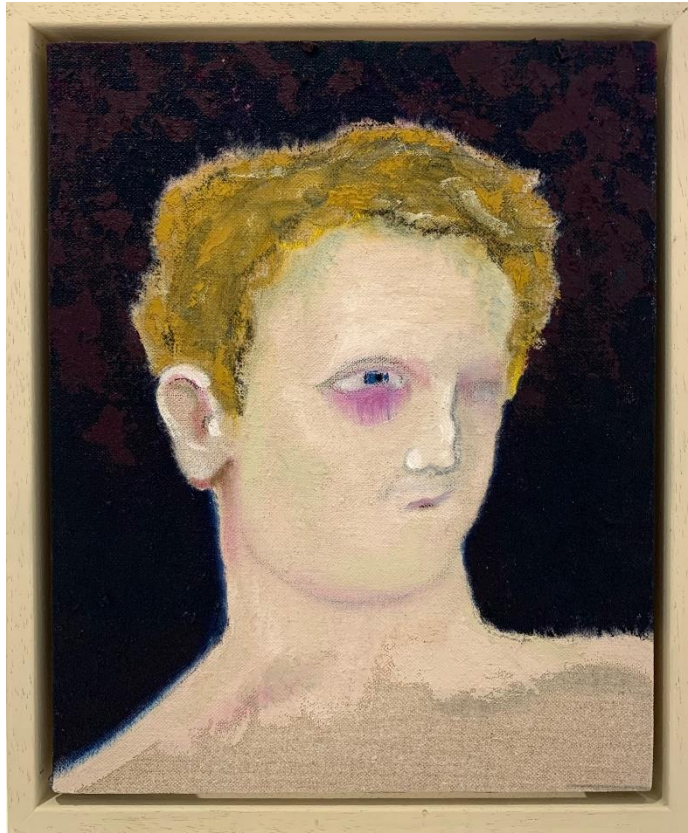

Kevin Low

'Boxer'; mixed media on canvas on board, 25x20cm,
$890