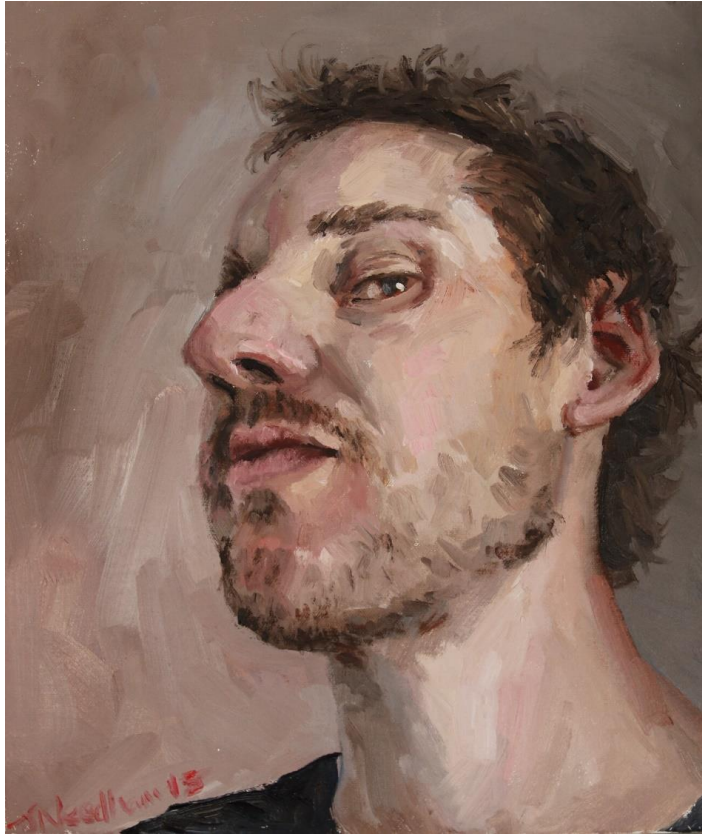

Untitled; mixed media on paper, 29.5x24cm, unframed, \$120

Untitled; mixed media on paper, 28x23cm, unframed, \$170

Untitled; mixed media on paper, 28x20cm unframed, \$120

James Needham

'Holly, Interrupted'; oil on canvas, 40x50cm, \$1,150

'Nosebleed'; oil on canvas, 40x50cm, \$1,150

'Self-portrait age 32'; oil on canvas, 35x30cm, \$750

'Alix in a blue towel'; oil on canvas, 45x38cm, \$950

For enquiries contact: info@projectgallery90.com
Kate Hopkinson Pointer 0402 144 350