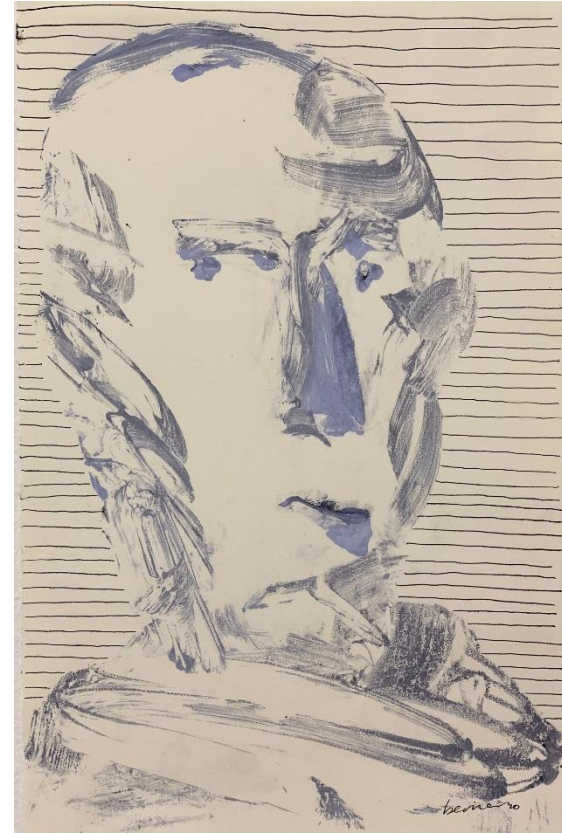

Untitled; mixed media on paper, 29.5x24cm, unframed, \$120

Untitled; mixed media on paper, 28x23cm, unframed, \$170

Untitled; mixed media on paper, 28x20cm unframed, \$120

James Needham

'Holly, Interrupted'; oil on canvas, 40x50cm, \$1,150