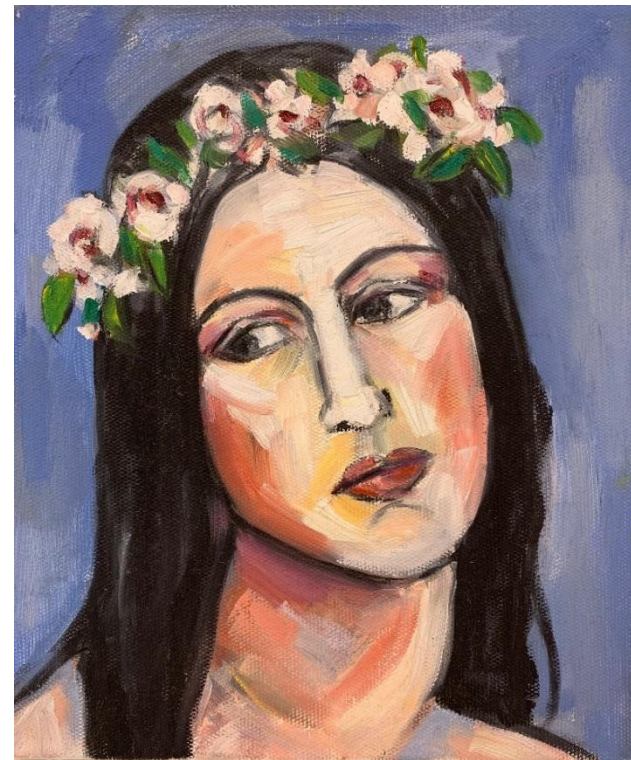

'Never Sure'; oil on canvas, 30x20cm, $690