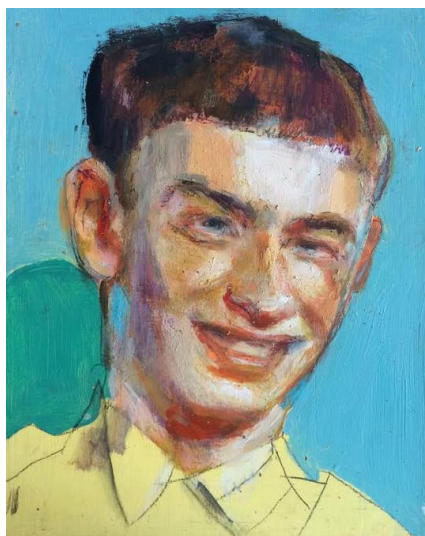

Samantha
Tidbeck

'White Haired Girl' 2021; mixed media on board, 21x15cm, framed, \$550

'Islander Girl' 2021; mixed media on board, 20x20cm, framed, \$590

'Canadian Boy' 2021; mixed media on board, 20x20cm, framed, \$590

'Ethiopian Girl' 2021; mixed media on board, 21x15cm, framed, \$550

'Dutch Boy' 2021; mixed media on board, 18x21.5cm, framed, \$600

'Irish Girl' 2021; mixed media on board, 20x20cm, framed, \$590

'Yellow Girl' 2021; mixed media on board, 21.5x18.5cm, framed, \$600

'Belgian Boy' 2021; mixed media on board, 20x20cm, framed, \$590

'Sudanese Boy' 2021; mixed media on board, 26.5x18.5cm, framed, \$730

'Sudanese Girl' 2021; mixed media on board, 26x20cm, framed, \$730

'Boy on Bus' 2021; mixed media on board, 23x20cm, framed, \$700

'Persian Girl' 2021; mixed media on board, 23x20cm, framed, \$700

'American Boy' 2021; mixed media on board, 25.5x20.5cm, framed, \$700

'Golden Boy' 2021; mixed media on board, 28.5x20.5cm, framed, \$730