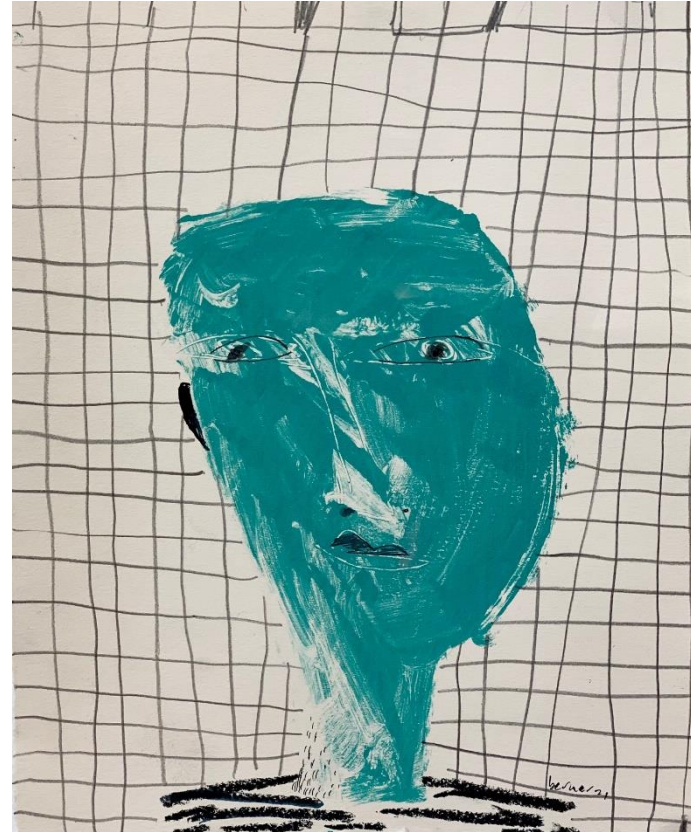

Untitled; mixed media on paper, 29.5x24cm, unframed, \$120

Untitled; mixed media on paper, 28x23cm, unframed, \$170

Untitled; mixed media on paper, 28x20cm unframed, \$120

James Needham

'Holly, Interrupted'; oil on canvas, 40x50cm, \$1,150