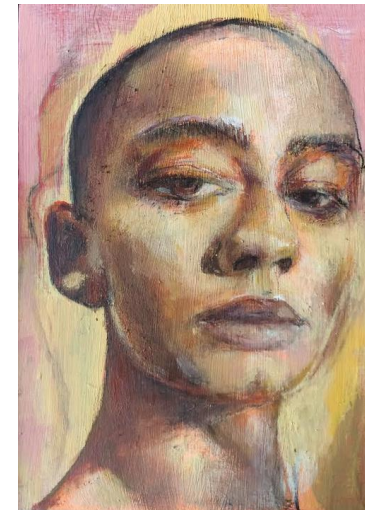

Samantha
Tidbeck

'White Haired Girl' 2021; mixed media on board, 21x15cm, framed, \$550

'Islander Girl' 2021; mixed media on board, 20x20cm, framed, \$590

'Canadian Boy' 2021; mixed media on board, 20x20cm, framed, \$590

'Ethiopian Girl' 2021; mixed media on board, 21x15cm, framed, \$550

'Dutch Boy' 2021; mixed media on board, 18x21.5cm, framed, \$600

'Irish Girl' 2021; mixed media on board, 20x20cm, framed, \$590

'Yellow Girl' 2021; mixed media on board, 21.5x18.5cm, framed, \$600

'Belgian Boy' 2021; mixed media on board, 20x20cm, framed, \$590

'Sudanese Boy' 2021; mixed media on board, 26.5x18.5cm, framed, \$730

'Sudanese Girl' 2021; mixed media on board, 26x20cm, framed, \$730

'Boy on Bus' 2021; mixed media on board, 23x20cm, framed, \$700