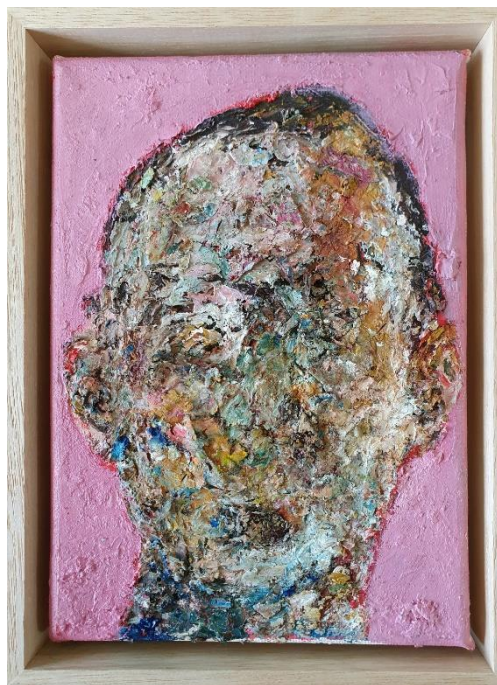

'Persian Girl' 2021; mixed media on board, 23x20cm, framed, \$700

'American Boy' 2021; mixed media on board, 25.5x20.5cm, framed, \$700

'Golden Boy' 2021; mixed media on board, 28.5x20.5cm, framed, \$730

'Northern Youth' 2021; mixed media on board,
35.5x28cm, framed, \$850

'Northern Belle' 2021; mixed media on board,
35.5x28cm, framed, \$850

'Low Country Boy' 2021; mixed media on board, 23x35.5cm, framed, \$800

'Taiwanese Boy' 2021; mixed media on board, 23x35.5cm, framed, \$800

Ben Guthleben

'Man on Minty Green' 2021; oil on canvas, 17.5x12.5cm, \$390

'Man on Pink' 2021; oil on canvas, 17.5x12.5cm, \$390

'Man on Light Blue' 2021; oil on canvas, 17.5x12.5cm, \$390