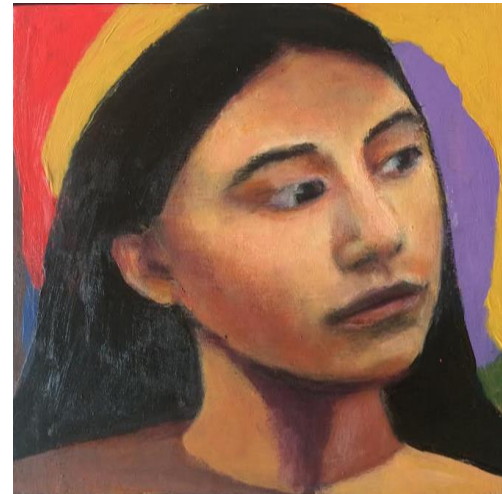

info@projectgallery90.com
0402 144 350

All artworks shown in this catalogue are subject to availability

Project Gallery 90® 2021

90 Oxford St. PADDINGTON NSW 2021.

Contents:

<u>Samantha Tidbeck</u>	1
<u>Ben Guthleben</u>	7
<u>Kate Hopkinson-Pointer</u>	9
<u>Kevin Low</u>	10
<u>Peter Berner</u>	11
<u>James Needham</u>	15

Samantha
Tidbeck

'White Haired Girl' 2021; mixed media on board, 21x15cm, framed, \$550

'Islander Girl' 2021; mixed media on board, 20x20cm, framed, \$590

'Canadian Boy' 2021; mixed media on board, 20x20cm, framed, \$590

'Ethiopian Girl' 2021; mixed media on board, 21x15cm, framed, \$550

'Dutch Boy' 2021; mixed media on board, 18x21.5cm, framed, \$600

'Irish Girl' 2021; mixed media on board, 20x20cm, framed, \$590

'Yellow Girl' 2021; mixed media on board, 21.5x18.5cm, framed, \$600