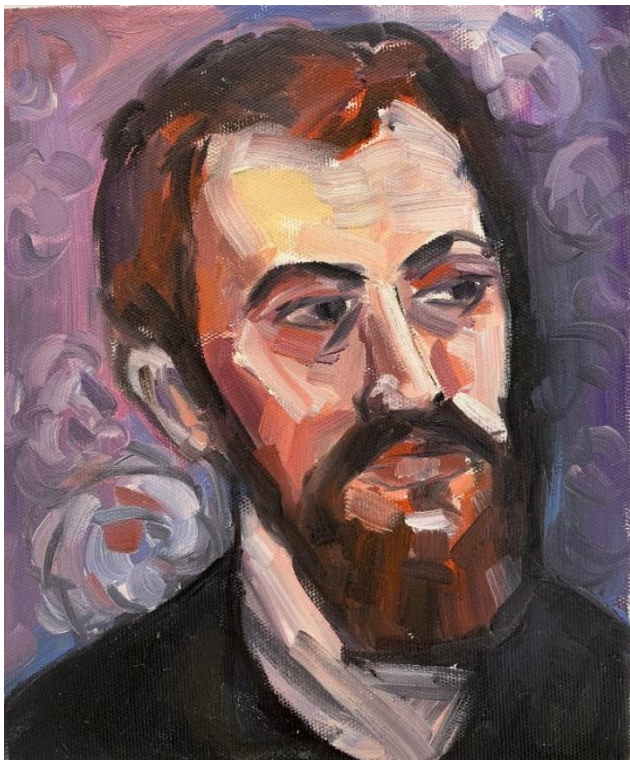

'Man on Dark Green' 2021; oil on linen,
20x15cm, \$430

'Man on Dark Blue' 2021; oil on canvas,
17.5x12.5cm, \$390

'Man on Light Green' 2021; oil on linen
20x15cm, \$430

Kate Hopkinson-Pointer

'I think it's Manet'; oil on canvas, 30x20cm, \$690