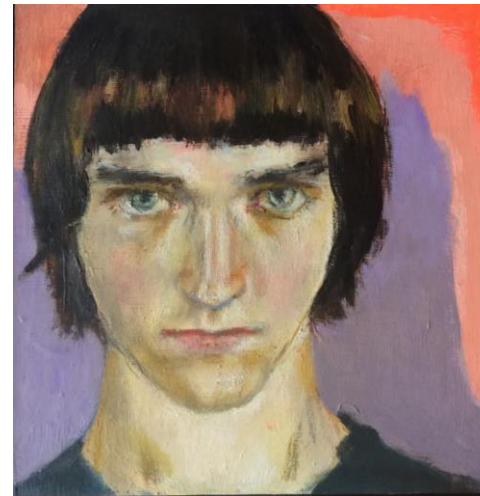

Samantha
Tidbeck

'White Haired Girl' 2021; mixed media on board, 21x15cm, framed, \$550

'Islander Girl' 2021; mixed media on board, 20x20cm, framed, \$590

'Canadian Boy' 2021; mixed media on board, 20x20cm, framed, \$590

'Ethiopian Girl' 2021; mixed media on board, 21x15cm, framed, \$550

'Dutch Boy' 2021; mixed media on board, 18x21.5cm, framed, \$600

'Irish Girl' 2021; mixed media on board, 20x20cm, framed, \$590

'Yellow Girl' 2021; mixed media on board, 21.5x18.5cm, framed, \$600

'Belgian Boy' 2021; mixed media on board, 20x20cm, framed, \$590

'Sudanese Boy' 2021; mixed media on board, 26.5x18.5cm, framed, \$730

'Sudanese Girl' 2021; mixed media on board, 26x20cm, framed, \$730

'Boy on Bus' 2021; mixed media on board, 23x20cm, framed, \$700

'Persian Girl' 2021; mixed media on board, 23x20cm, framed, \$700

'American Boy' 2021; mixed media on board, 25.5x20.5cm, framed, \$700

'Golden Boy' 2021; mixed media on board, 28.5x20.5cm, framed, \$730