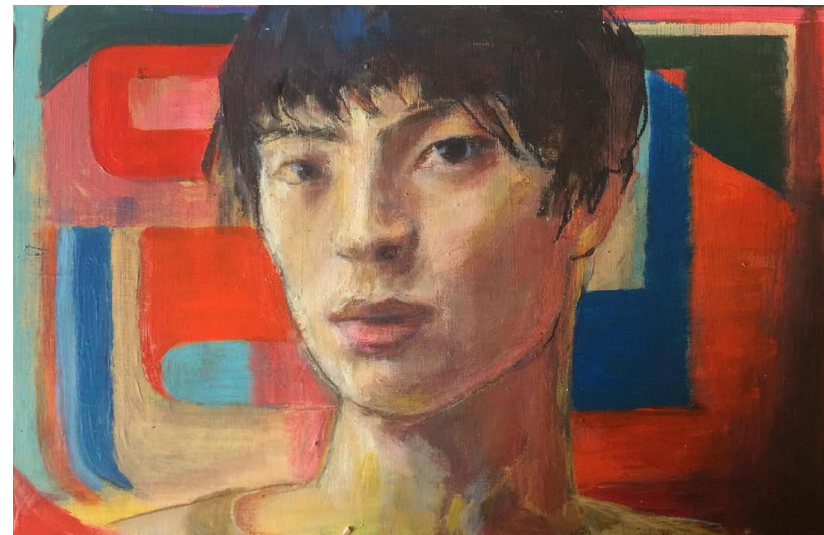

'Belgian Boy' 2021; mixed media on board, 20x20cm, framed, \$590

'Sudanese Boy' 2021; mixed media on board, 26.5x18.5cm, framed, \$730

'Sudanese Girl' 2021; mixed media on board, 26x20cm, framed, \$730

'Boy on Bus' 2021; mixed media on board, 23x20cm, framed, \$700

'Persian Girl' 2021; mixed media on board, 23x20cm, framed, \$700

'American Boy' 2021; mixed media on board, 25.5x20.5cm, framed, \$700

'Golden Boy' 2021; mixed media on board, 28.5x20.5cm, framed, \$730

'Northern Youth' 2021; mixed media on board,
35.5x28cm, framed, \$850

'Northern Belle' 2021; mixed media on board,
35.5x28cm, framed, \$850

'Low Country Boy' 2021; mixed media on board, 23x35.5cm, framed, \$800