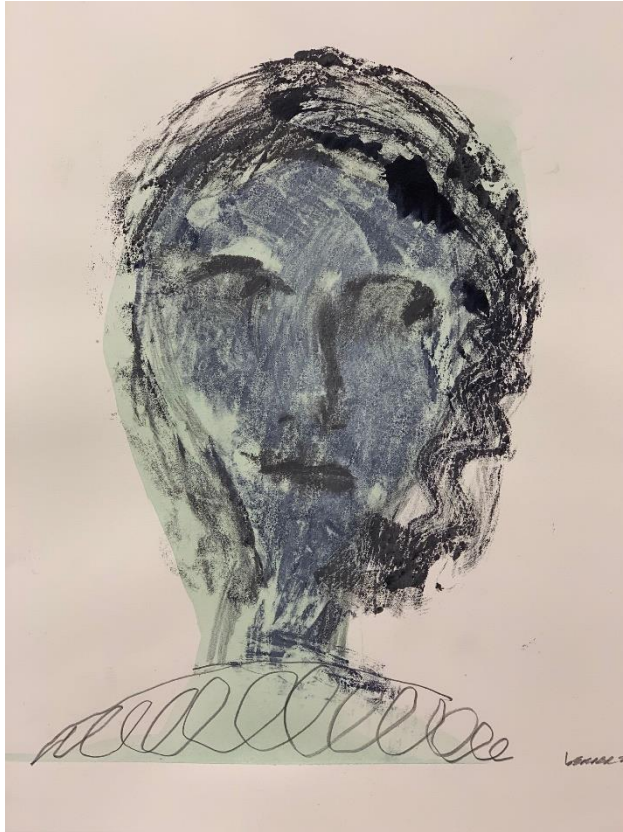

'Red'; oil on canvas, 30x20cm, \$690

'Never Sure'; oil on canvas, 30x20cm, \$690

Kevin Low

'Boxer'; mixed media on canvas on board, 25x20cm,
\$890

Peter Berner

Untitled; mixed media on paper, 42.5x38.5cm, unframed, \$190