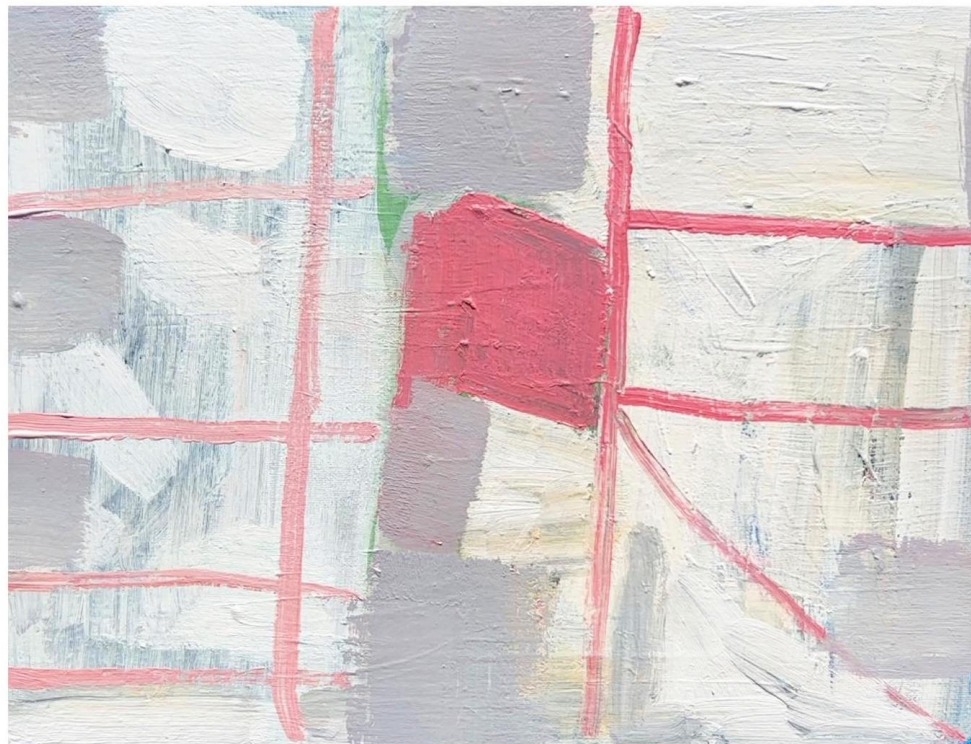

Works by Marcus Boelen

Untitled acrylic on canvas 40x30cm framed $1,350