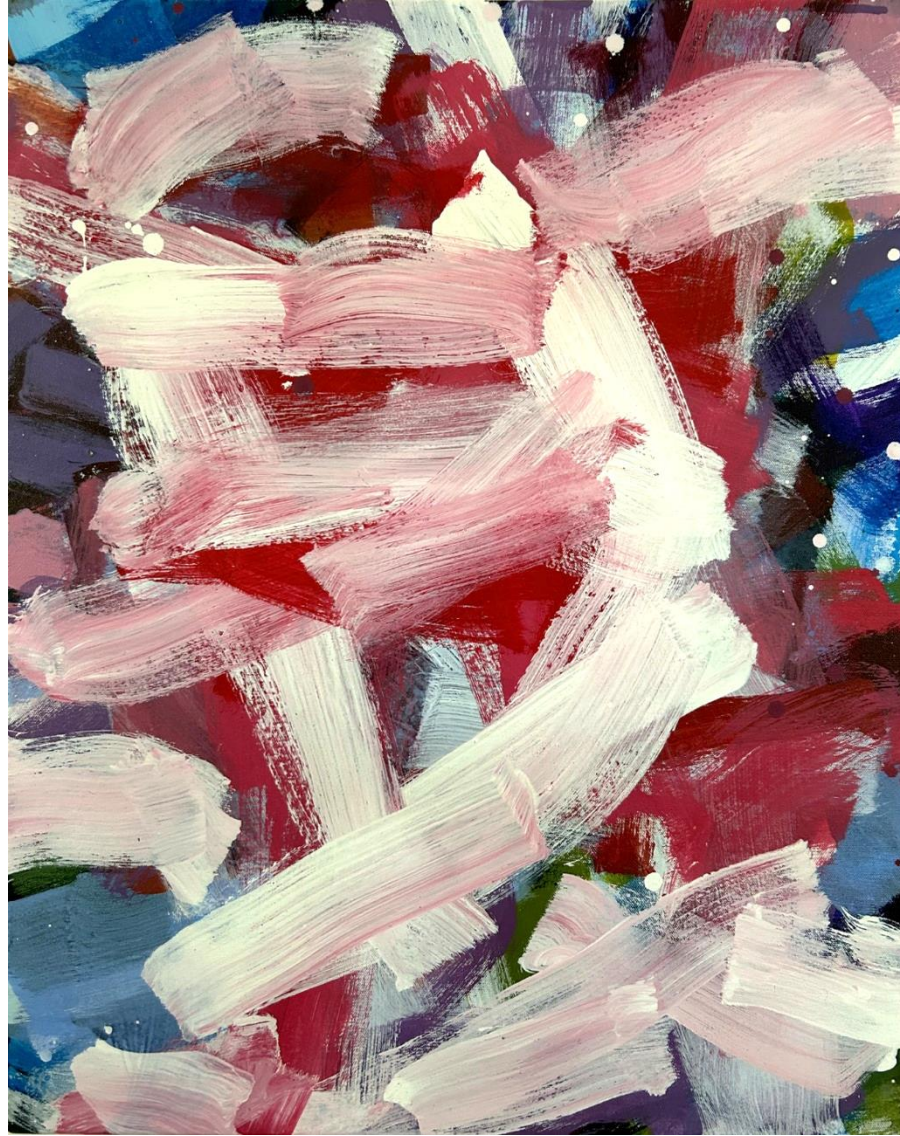

## Works by Nahomi Yoshizawa

'Winter night' acrylic on canvas 53x63cm framed \$1,490

'Winter Poet' acrylic on canvas 131x100cm unframed \$3,400

'Night movements' acrylic on canvas 119x89cm unframed \$2,900

'Pink line in the sky' acrylic on canvas 81x65cm unframed \$1,850

'Dreams in the sky' acrylic on canvas 76x61cm unframed  
\$1,600

'Breath of the spring' acrylic on canvas 75x100cm unframed \$2,200

'Serene' acrylic on canvas 32x32cm framed \$790