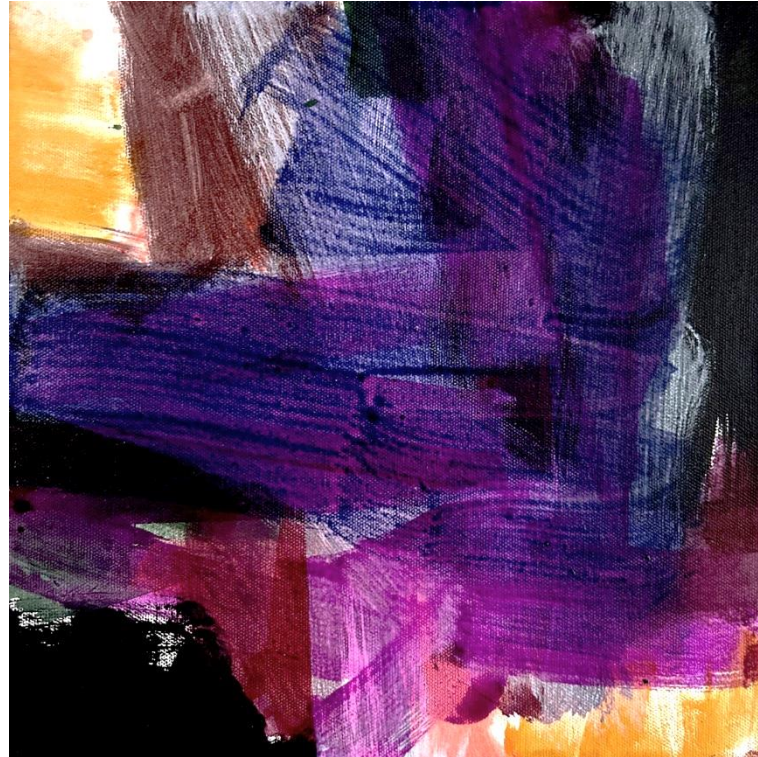

'Pink line in the sky' acrylic on canvas 81x65cm unframed \$1,850

'Dreams in the sky' acrylic on canvas 76x61cm unframed  
\$1,600

'Breath of the spring' acrylic on canvas 75x100cm unframed \$2,200

'Serene' acrylic on canvas 32x32cm framed \$790