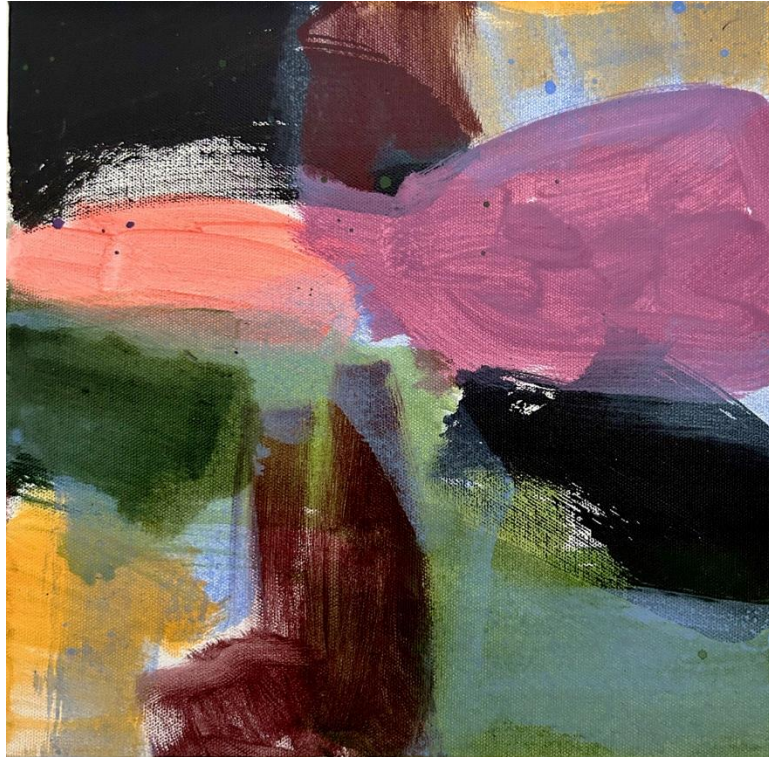

## Works by Nahomi Yoshizawa

'Winter night' acrylic on canvas 53x63cm framed \$1,490

'Winter Poet' acrylic on canvas 131x100cm unframed \$3,400

'Night movements' acrylic on canvas 119x89cm unframed \$2,900

'Pink line in the sky' acrylic on canvas 81x65cm unframed \$1,850

'Dreams in the sky' acrylic on canvas 76x61cm unframed  
\$1,600

'Breath of the spring' acrylic on canvas 75x100cm unframed \$2,200

'Serene' acrylic on canvas 32x32cm framed \$790