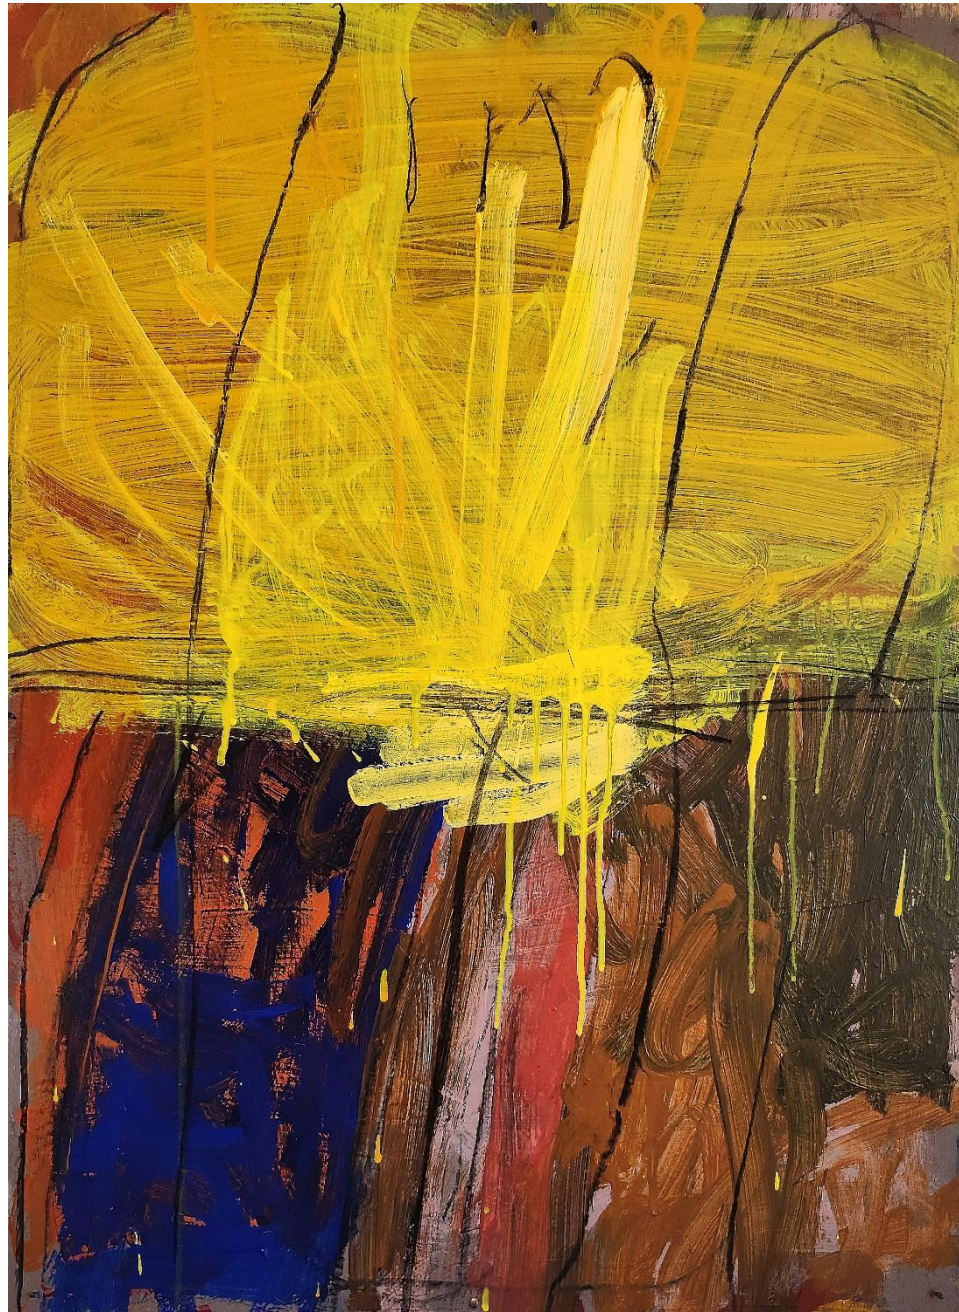

## Works by Monique Lovering

'Entangled' acrylic & oil on board 42x37cm unframed \$1,350

**'Pinky'**

acrylic, oil & charcoal

on raw linen

113x83cm

framed

\$3,990