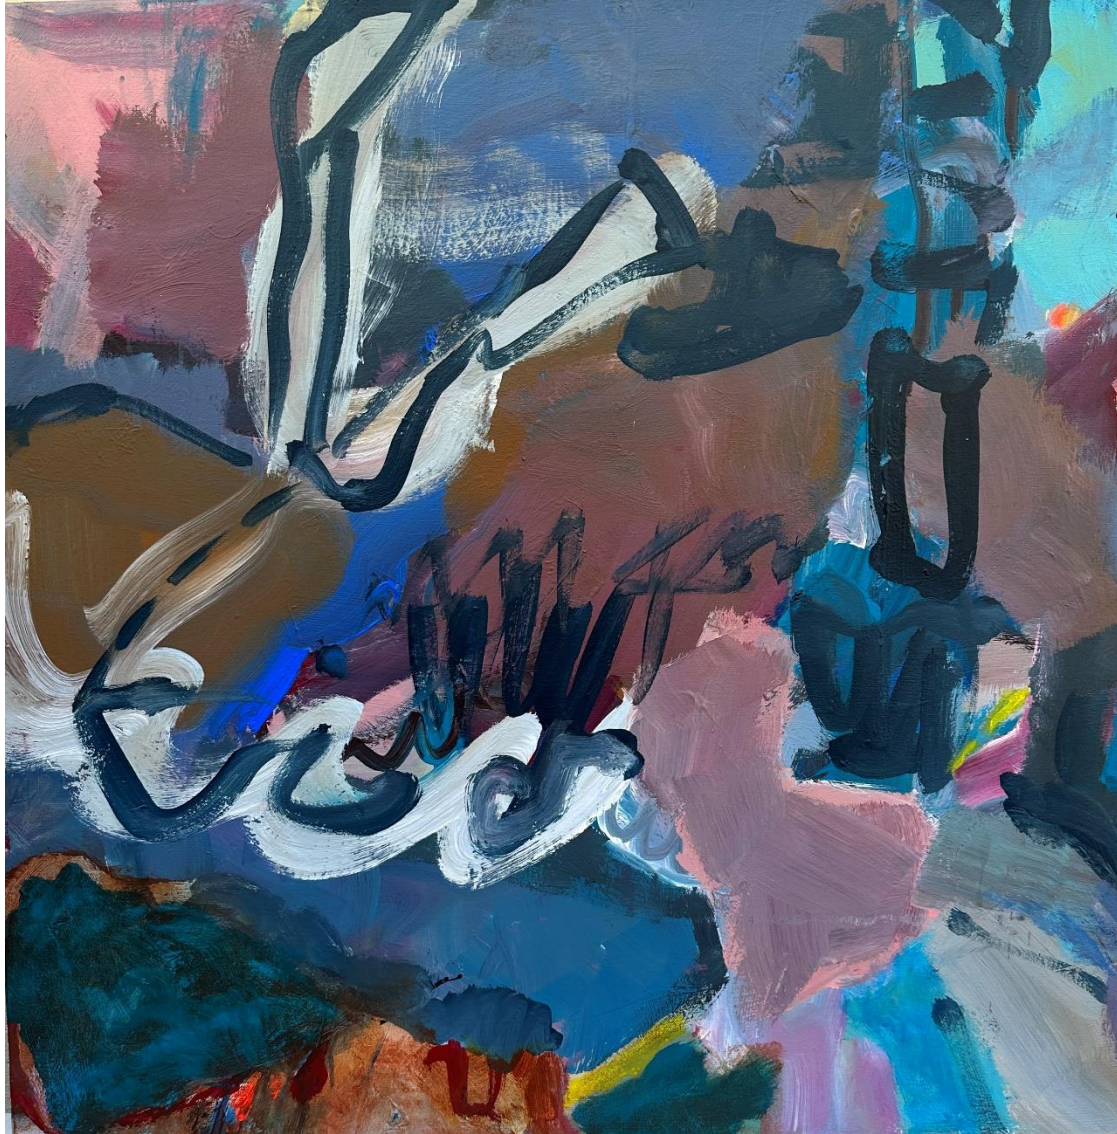

'Rock Cave' acrylic & vinyl on canvas 76x76cm unframed $1,590