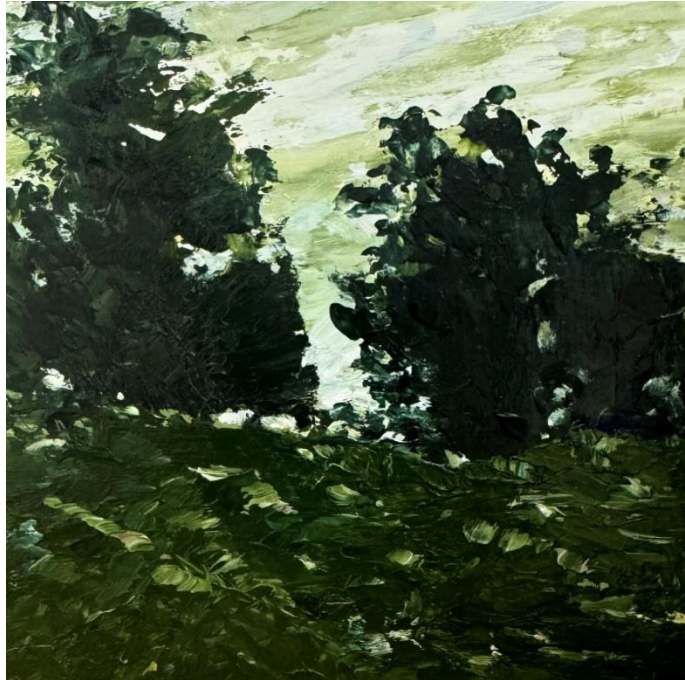

'Rustling' oil on board 12.5x12.5cm framed $450