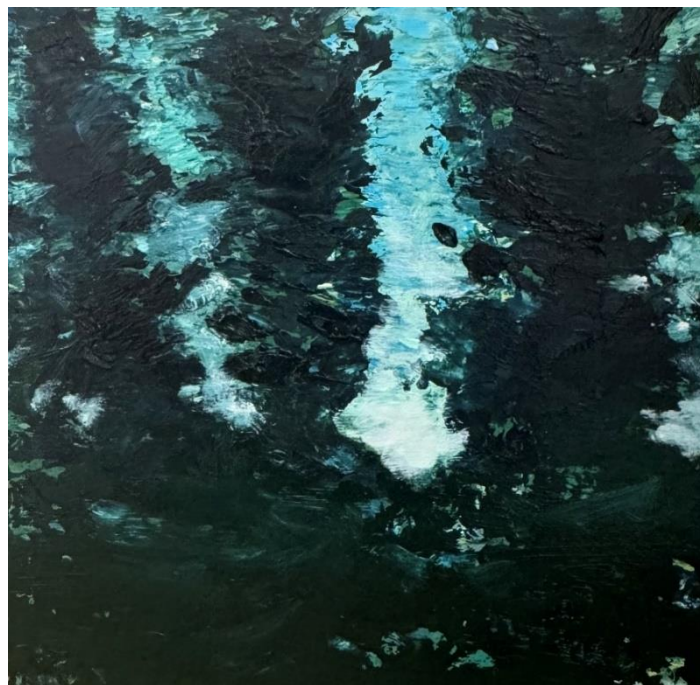

'On the Crest' oil on board 12.5x12.5cm framed
$450