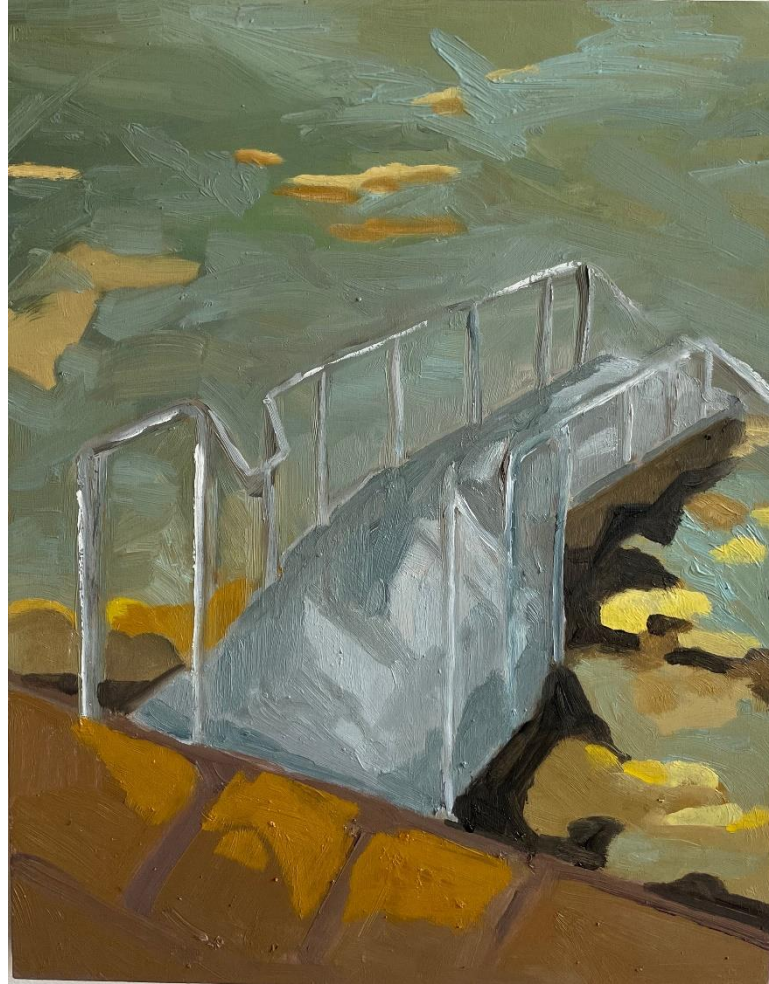

'Malabar Pool' oil on board 20x30cm framed \$850

'Overcast day at Middle Head' oil on board 30x30cm framed \$850

'Middle Head Angophoras and caves'
oil on board 18x13cm framed \$650

'Malabar' oil on board 30x30cm framed \$850

'Boathouse Clareville 1' oil on board 20x20cm framed
\$750

'Boathouse Clareville 2' oil on board 20x20cm framed
\$750

'The Gantry' oil on board 23x30cm framed \$850

'Afternoon Fishing' oil on board 23x30cm framed \$850

'Skylarking at The Gantry' oil on board 20x30cm framed \$850

'Just get in' oil on board 30x23cm framed \$850

Works by Rosy Lloyd

'Balgowlah' oil on canvas 23x18cm framed \$490

'Cloud @ Manyana' oil on canvas 25x20cm framed \$490

'Lake Conjola' oil on board 17x12cm framed \$450

'Inyadda Wave' oil on board 17x12cm framed \$450

'Ku-ring-gai' oil on canvas 22x15cm framed \$490

'Space Between' oil on board 60x45cm framed \$1,290

'Pittwater' oil on board 14.5x10cm framed \$450