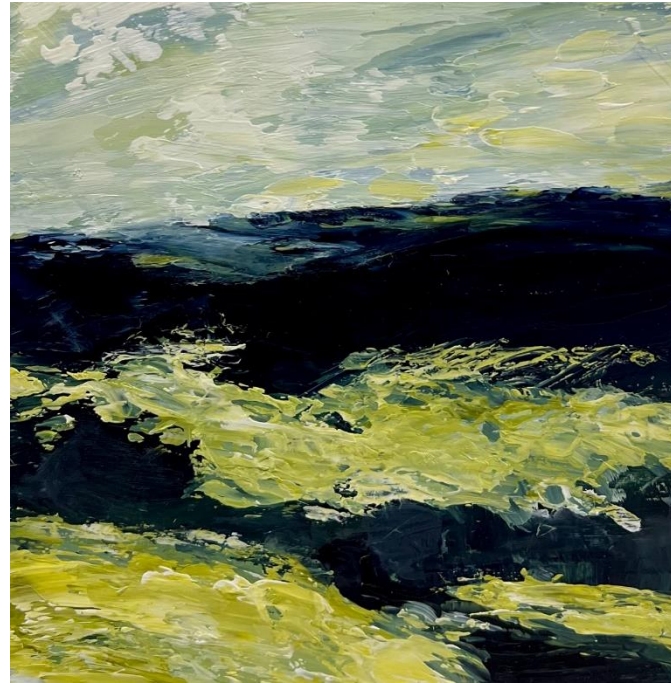

## Works by Jenny Summers

'Broadwater' oil on board 30x30cm framed \$790

'Cool Blue Water' oil on board 30x30cm framed \$790

**'Water's Edge'** oil on board 12x12cm framed  
\$520

**'Stream of Blue'** oil on board 12x12cm framed  
\$520

'Cloud Cover' oil on board 12x12cm framed  
\$520

'Wild and Windy' oil on board 12x12cm framed  
\$520