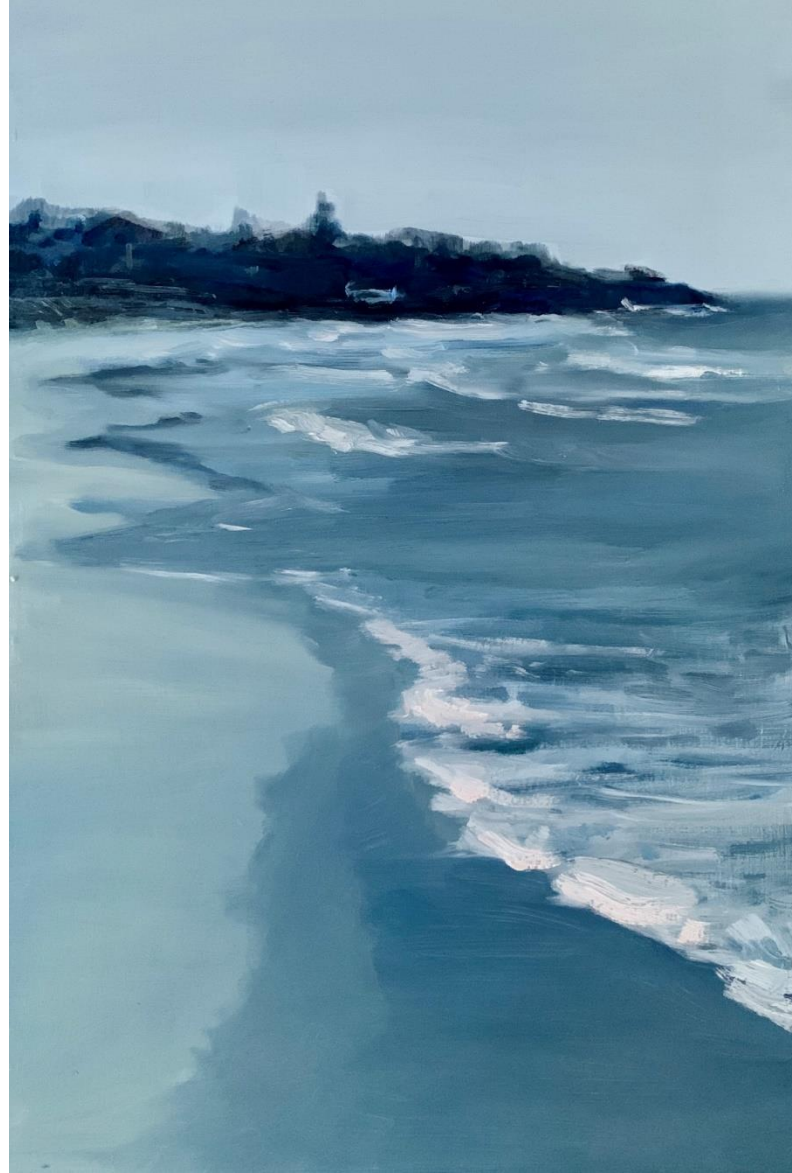

## Works by Rosy Lloyd

'Blue Cat' oil on linen 40x30cm framed \$890

'Blue and White Sky' oil on wood 40x30cm framed \$890

'Surfer Blues' oil on wood 45x30cm framed \$890

'Storm Clouds' gouache on board 30x30cm framed \$690