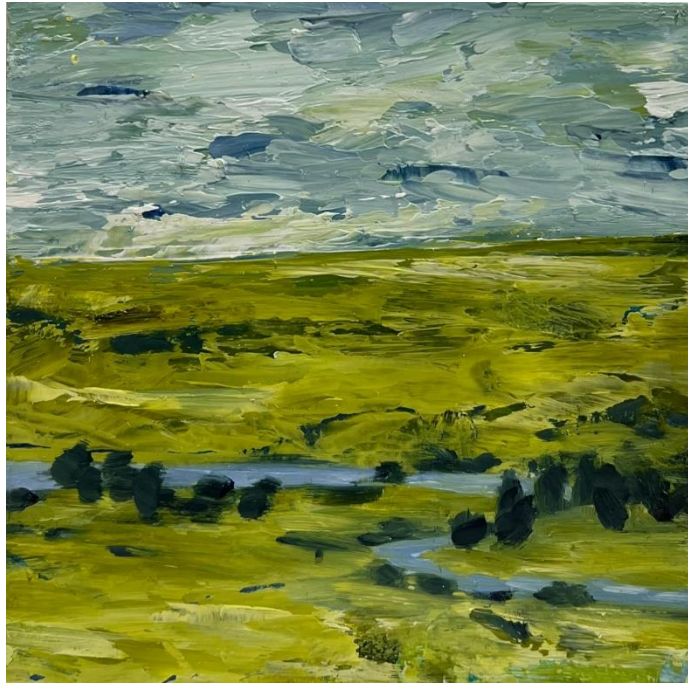

## Works by Jenny Summers

'Broadwater' oil on board 30x30cm framed \$790

'Cool Blue Water' oil on board 30x30cm framed \$790

**'Water's Edge'** oil on board 12x12cm framed  
\$520

**'Stream of Blue'** oil on board 12x12cm framed  
\$520

'Cloud Cover' oil on board 12x12cm framed  
\$520

'Wild and Windy' oil on board 12x12cm framed  
\$520