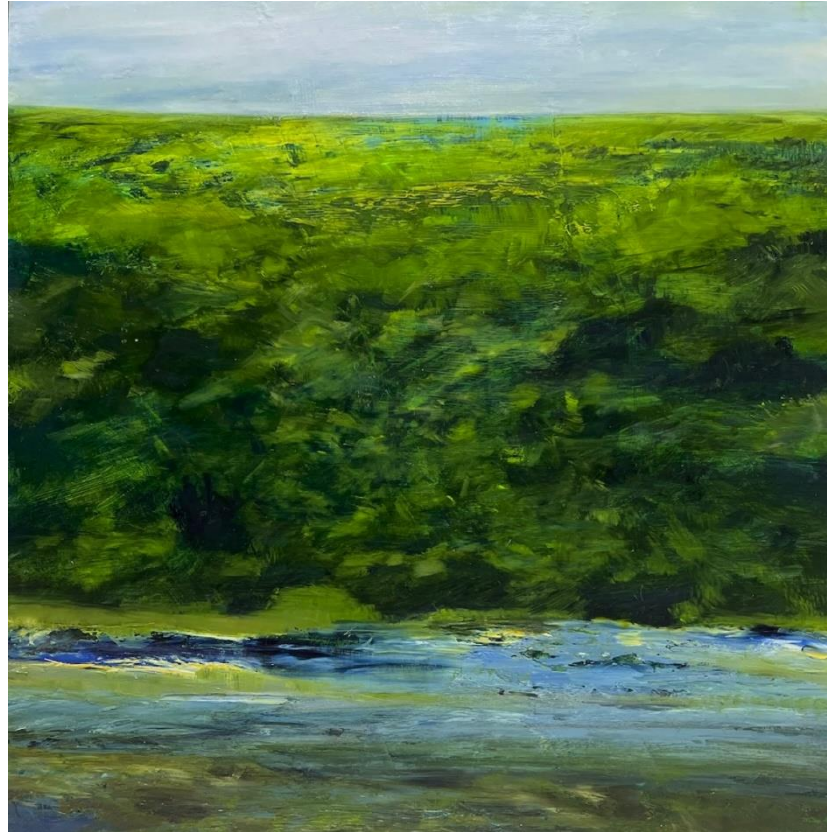

'Cool Blue Water' oil on board 30x30cm framed $790