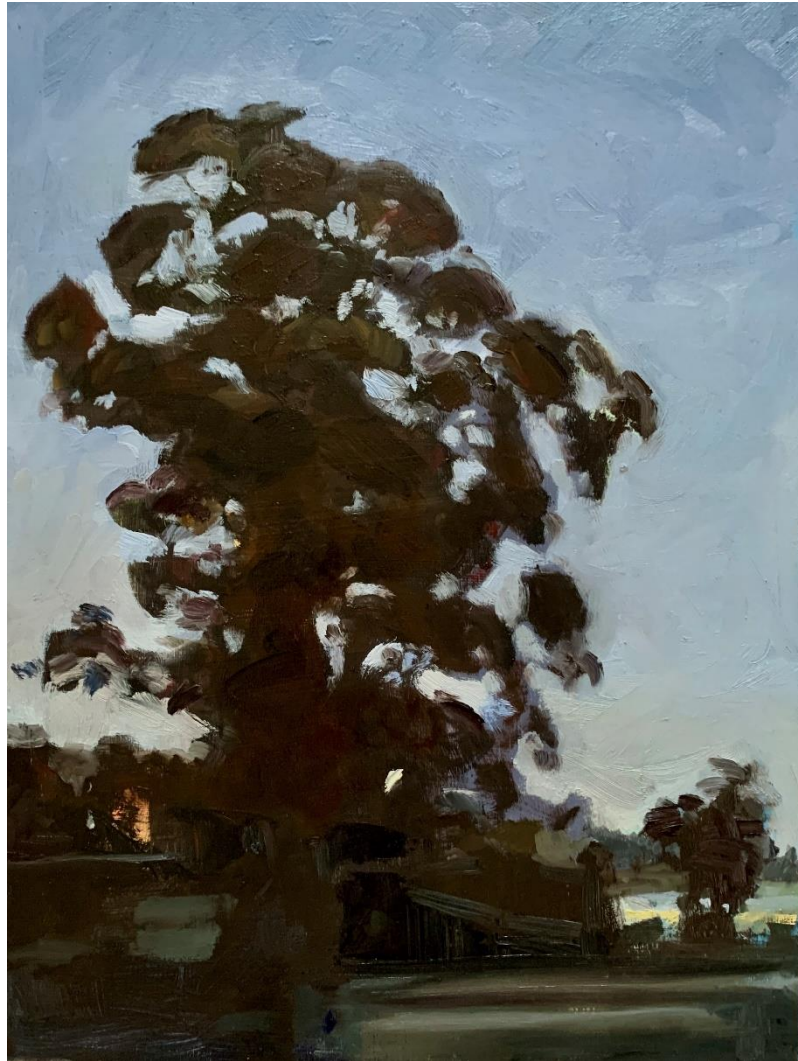

'Blue and White Sky' oil on wood 40x30cm framed $890