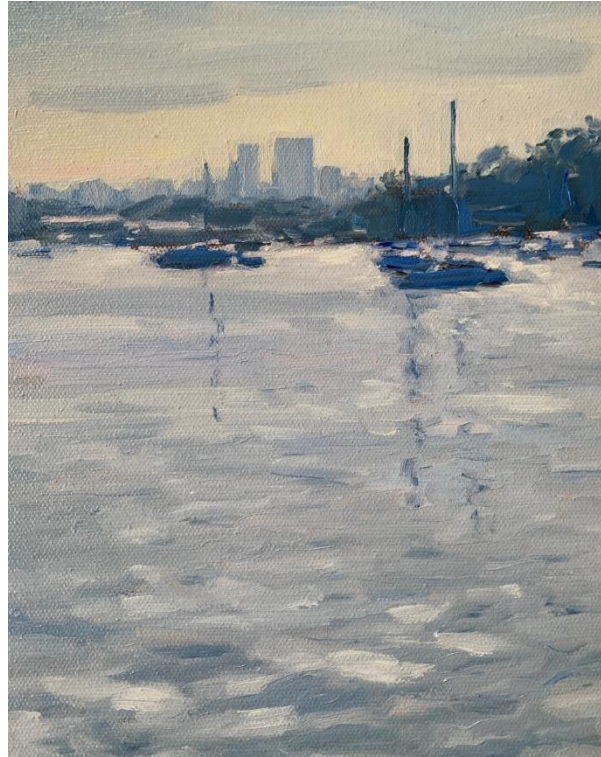

## Works by Rosy Lloyd

'Blue Cat' oil on linen 40x30cm framed \$890

'Blue and White Sky' oil on wood 40x30cm framed \$890

'Surfer Blues' oil on wood 45x30cm framed \$890

'Storm Clouds' gouache on board 30x30cm framed \$690

'The Guests' oil on wood 30x30cm framed \$690

'The Moon' oil on canvas 30x40cm framed \$890

'The Light In The Wave' oil on canvas 30x30cm framed \$690

'Blue Bay' oil on canvas 25x20cm framed  
\$590

'Your Suburb' oil on board 15x15cm framed  
\$450