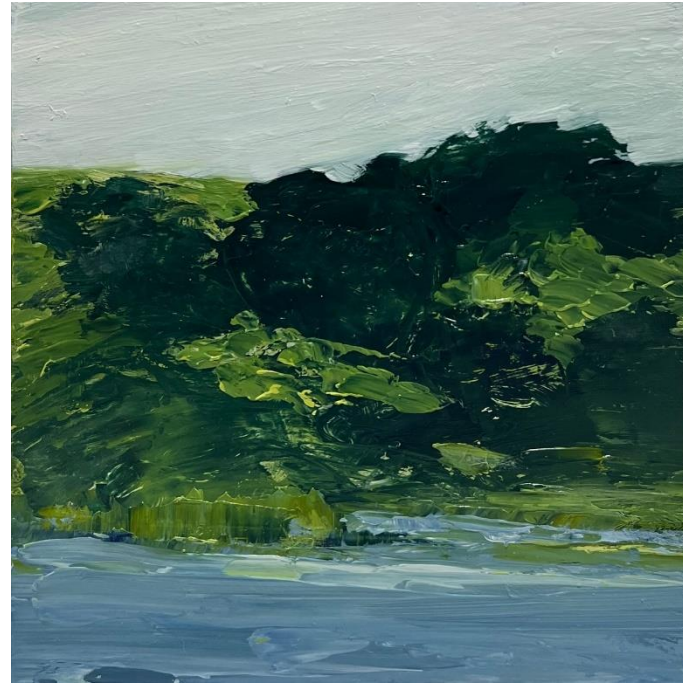

## Works by Jenny Summers

'Broadwater' oil on board 30x30cm framed \$790

'Cool Blue Water' oil on board 30x30cm framed \$790

**'Water's Edge'** oil on board 12x12cm framed  
\$520

**'Stream of Blue'** oil on board 12x12cm framed  
\$520

'Cloud Cover' oil on board 12x12cm framed  
\$520

'Wild and Windy' oil on board 12x12cm framed  
\$520