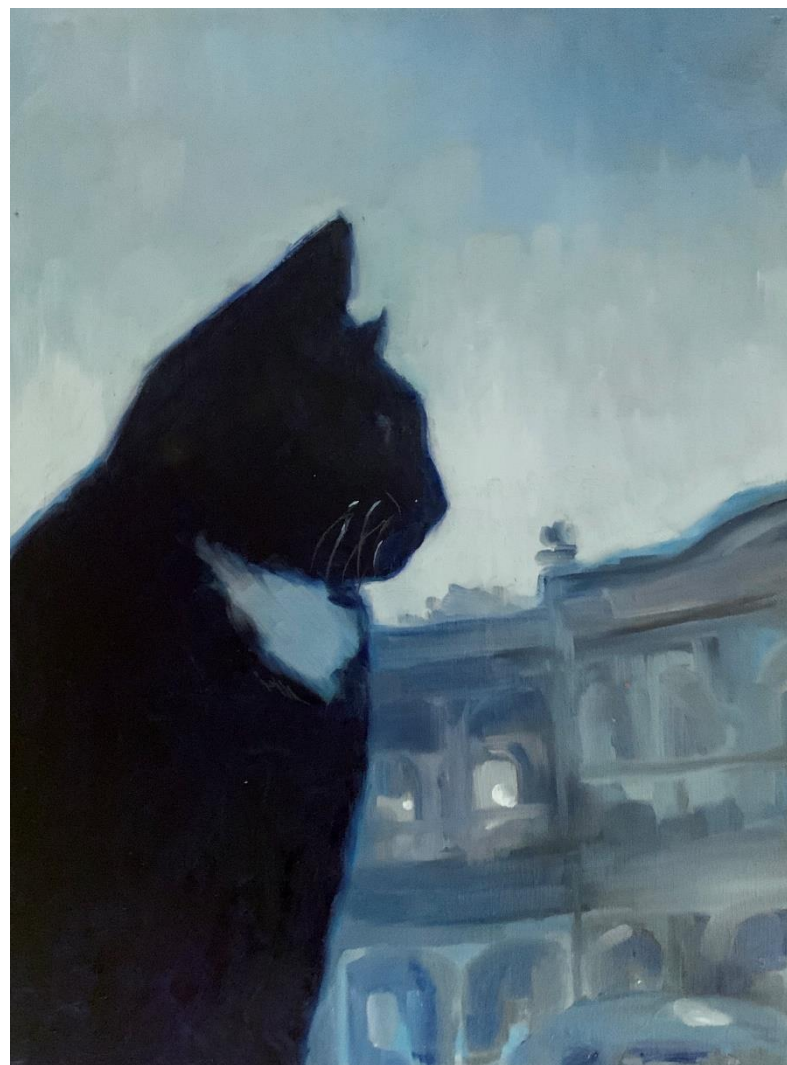

Works by Rosy Lloyd

'Blue Cat' oil on linen 40x30cm framed $890