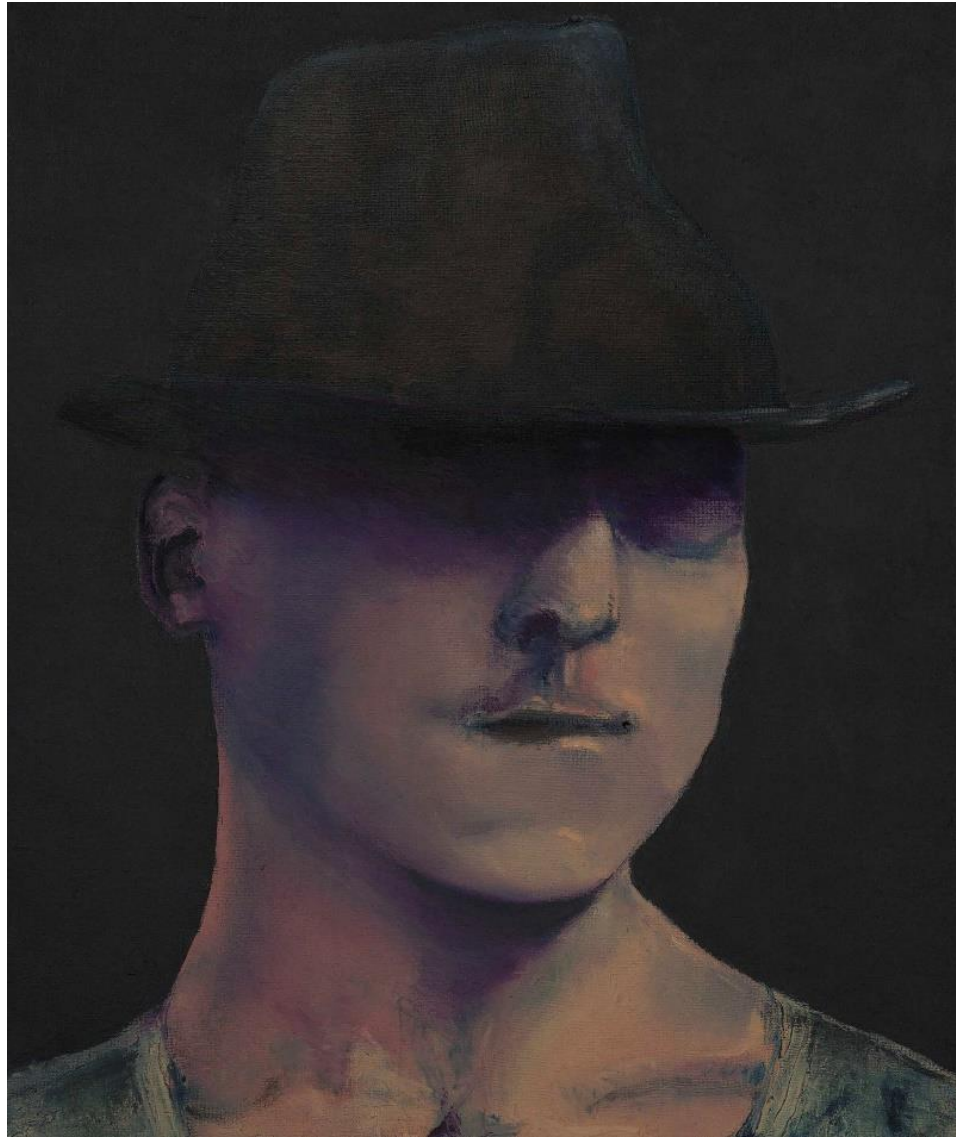

'The Red Blanket' oil on board 20x20cm framed
~~\$620~~ \$590

Works by Kevin Low

'Troubled Man (XIII)' oil on linen laid
on board 25x20cm framed ~~\$1,150~~
\$990

'Troubled Man (XV)' oil on linen laid on board 25x20cm framed ~~\$1,150~~ \$990

'The Shakespearian' oil on linen laid on board
36x29cm framed ~~\$1,450~~ \$1,290

'Troubled Man (VIII)' oil on linen laid on board 21.5x18cm framed ~~\$1,150~~ **\$990**

'The Dandy' oil on canvas 60x50cm framed ~~\$2,000~~ \$1,850