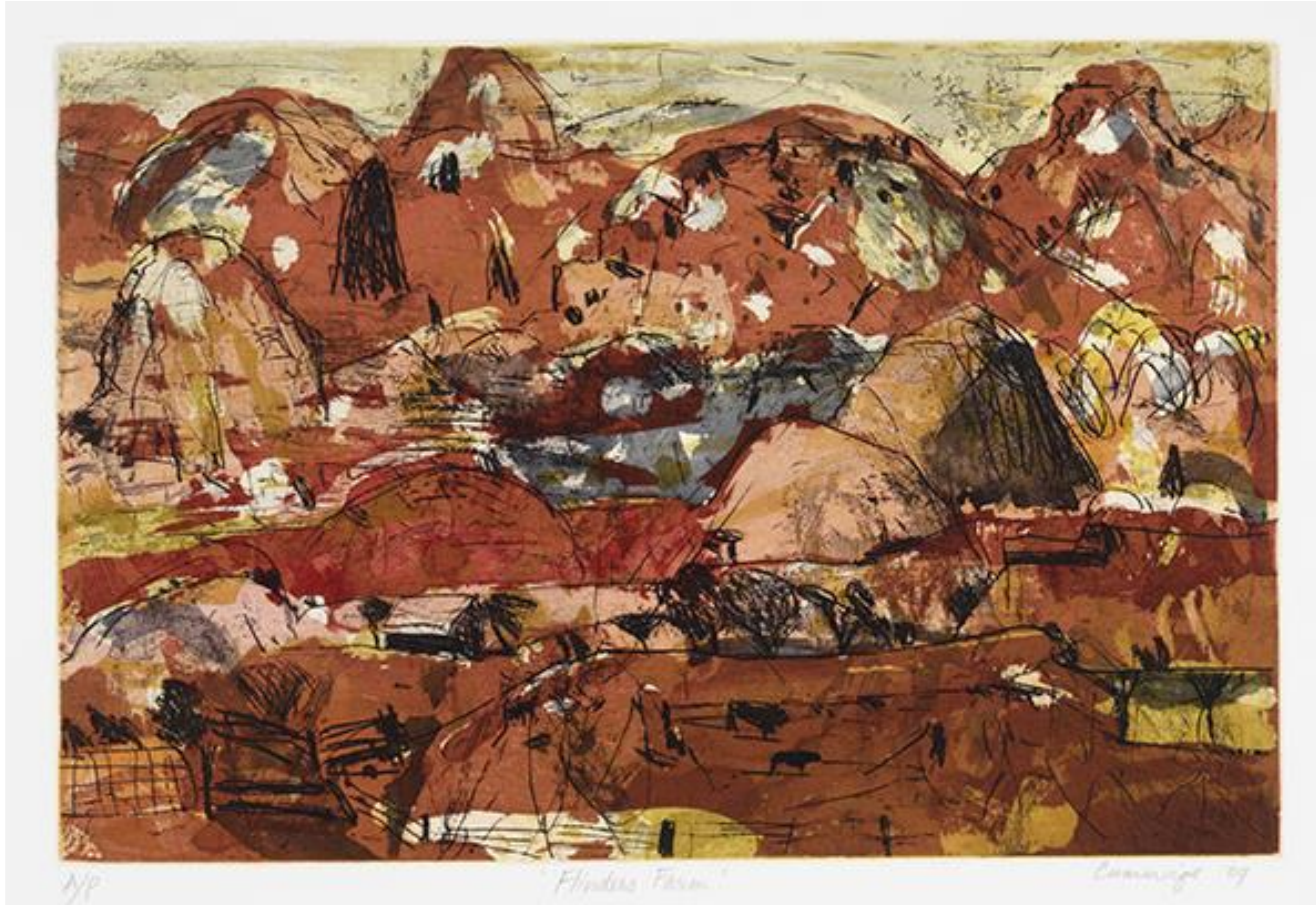

'Presence' oil on canvas 32x42cm framed ~~\$990~~ **\$941**

'Summer storm' oil on canvas 32x32cm framed ~~\$650~~ \$808

'Red lands' oil on canvas 22x22cm framed ~~\$750~~
\$713

Works by Elena Larkin

'Morning gums, Wiradjuri land, Hill End' gouache on paper 30x42cm framed ~~\$750~~
\$713

'Sprinkling rain and campfire smoke' gouache on paper 30x42cm framed ~~\$750~~ \$713

'Last light on the road to Bald Hill, Wiradjuri land, Hill End' gouache on paper
30x42cm framed ~~\$750~~ \$713

Works by Elisabeth Cummings