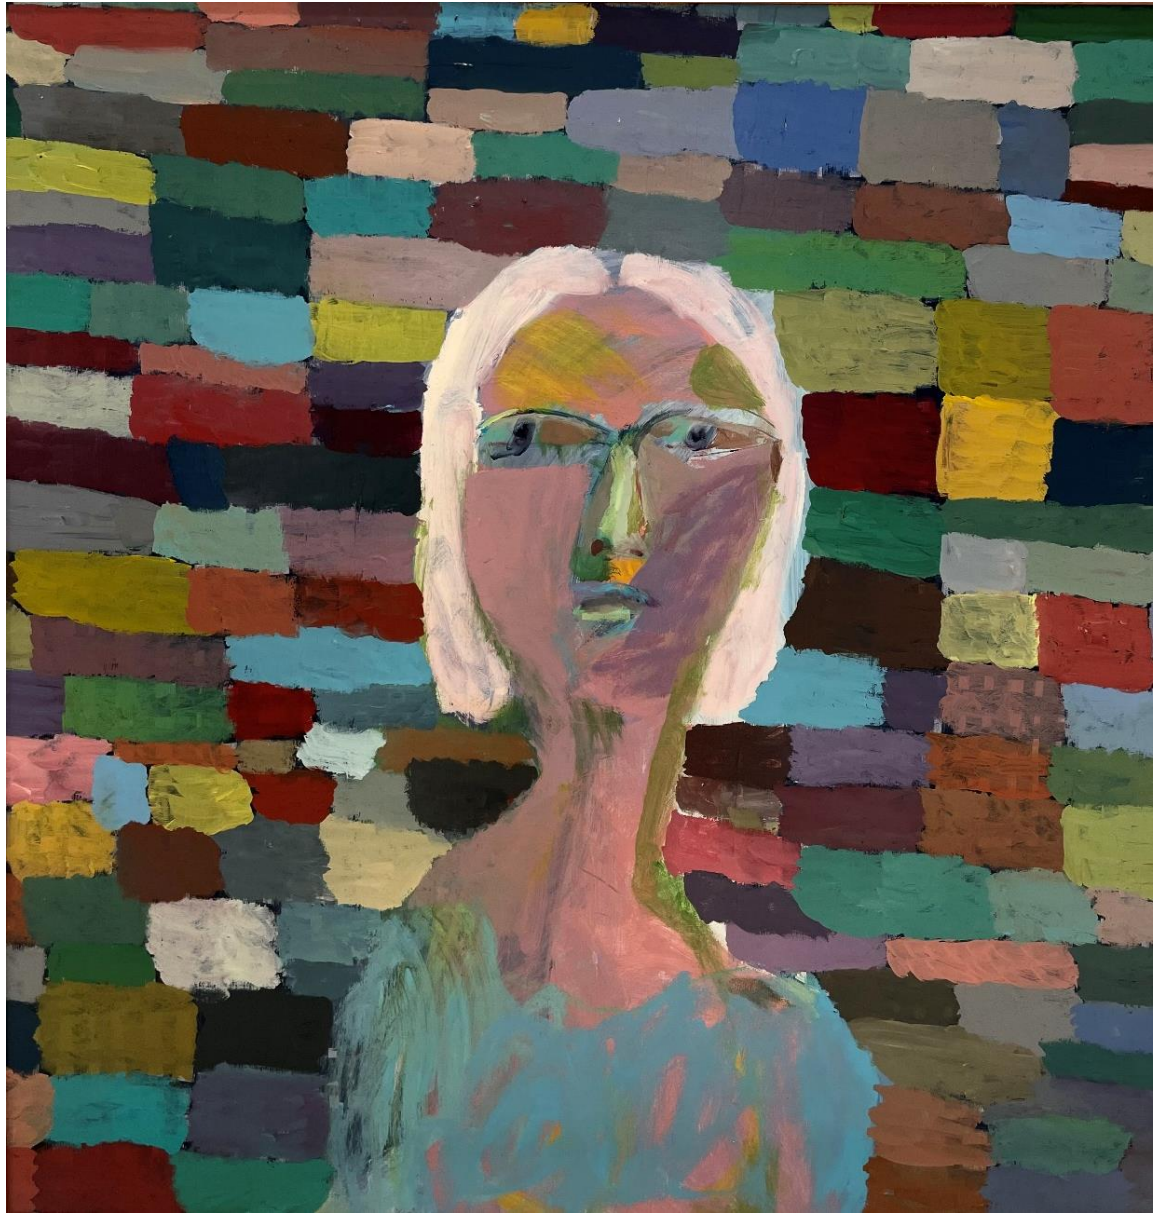

Works by Peter Berner

'Everything Worries Me...' acrylic on board 92x102cm framed ~~$2,790~~ $2,651