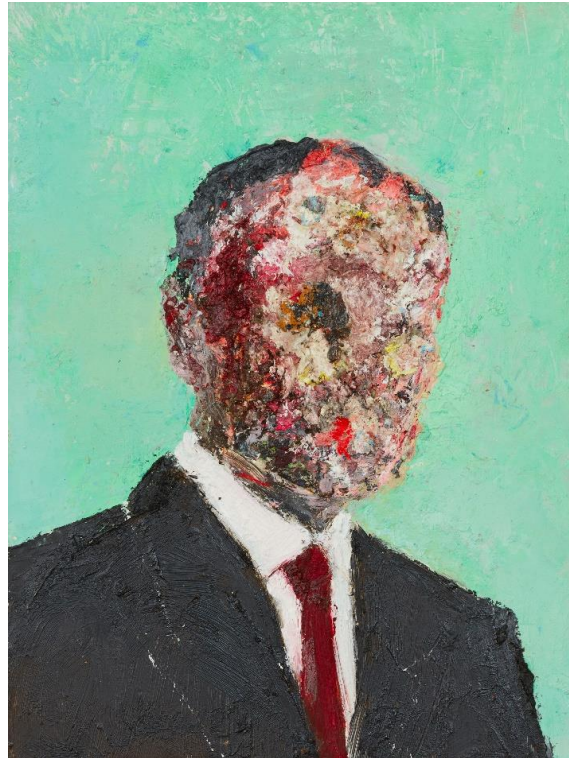

Works by Ben Guthleben

'BG I' oil on board 20x15cm framed

\$650

'Man on Pink' oil on board 20x15cm
framed \$650

'Vlad' oil on board 24x18cm framed \$690

'Pink suit' oil on board 24x18cm framed
\$690

'Rupert' oil on board 30.3x22.5cm framed