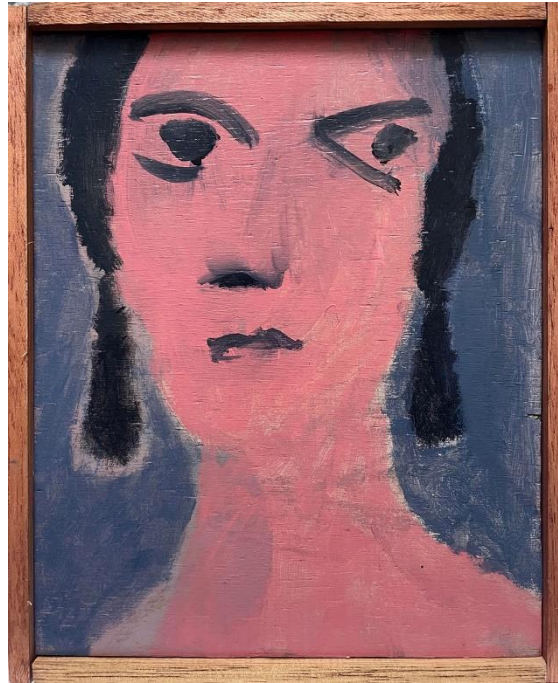

'Oyster with Parsley' oil on board 13x18cm framed \$450

'Licorice Allsorts' oil on board 13x13cm
framed \$390

Works by Pam French

'Casey Wane 84' oil on board 21.5x21.5cm
framed \$590

'Flowering Begonia' oil on board 21.5x21.5cm
framed \$590

Works by Peter Berner

'Everything Worries Me...' acrylic on board 92x102cm framed ~~\$2,790~~ \$2,651

'Interior Morning' acrylic on board 101x123cm framed ~~\$3,590~~ \$3,411

Untitled acrylic on board 30x40cm framed ~~\$1,290~~ \$1,226

'RBF' acrylic on board 21x17.5cm
framed ~~\$830~~ \$789

'Not many days till Christmas' acrylic on board 18.5x16.5cm framed ~~\$790~~ \$751

Works by Regina Law

'River Sun' oil on board 37.5x37.5cm framed \$590