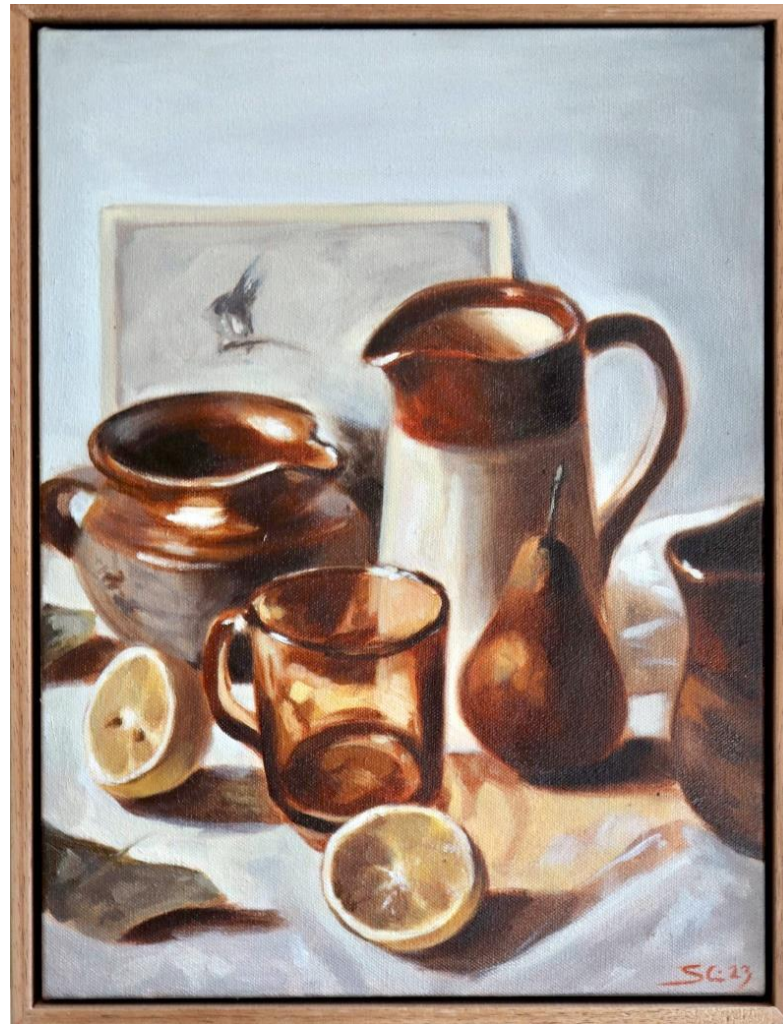

'The Living Room' acrylic and oil on canvas 70x52cm framed \$1,450

'Kitchen Café' acrylic and oil on canvas 30x40cm framed \$890

'Looking In' acrylic and oil on canvas 40x30cm
framed \$890

'Looking Through the Kitchen' acrylic and oil on canvas 40x30cm framed \$890

Works by Susanna Collins

'Warmth' oil on canvas 43x32cm framed \$850

'All at once' oil on canvas 43x32cm framed \$850

'Ever-present' oil on canvas 43x32cm framed \$850

'Here and there' oil on canvas 43x43cm framed \$900