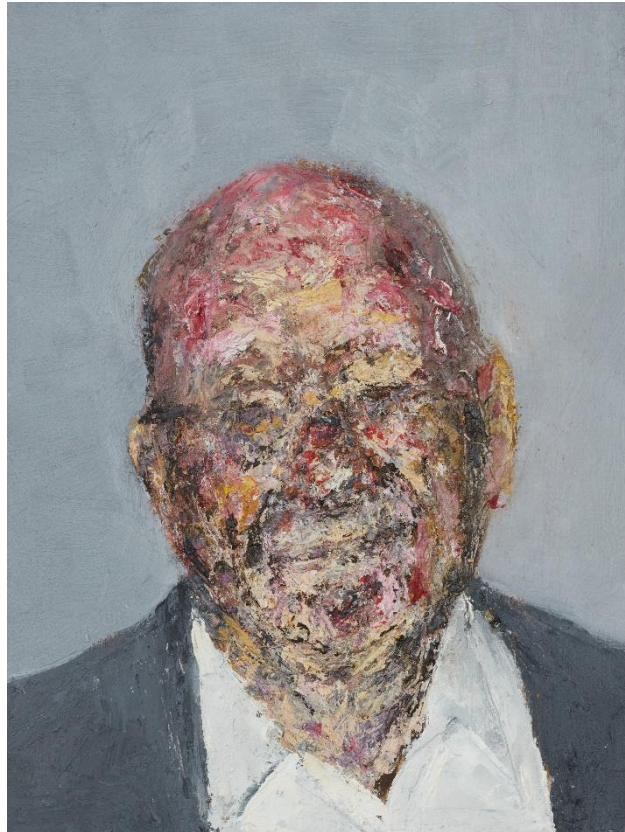

Works by Ben Guthleben

'BG I' oil on board 20x15cm framed

\$650

'Man on Pink' oil on board 20x15cm
framed \$650

'Vlad' oil on board 24x18cm framed \$690

'Pink suit' oil on board 24x18cm framed
\$690

'Rupert' oil on board 30.3x22.5cm framed