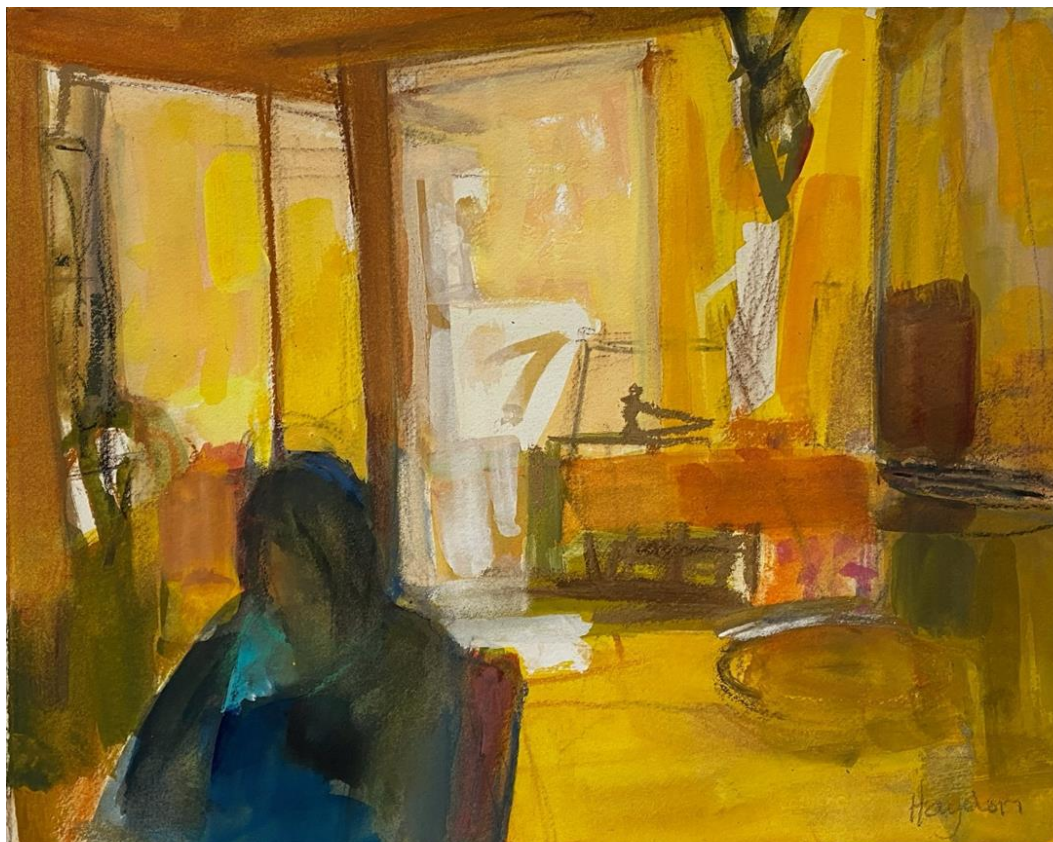

'The Yellow Studio' gouache, mix media on paper 29x38cm framed ~~$650~~ $750