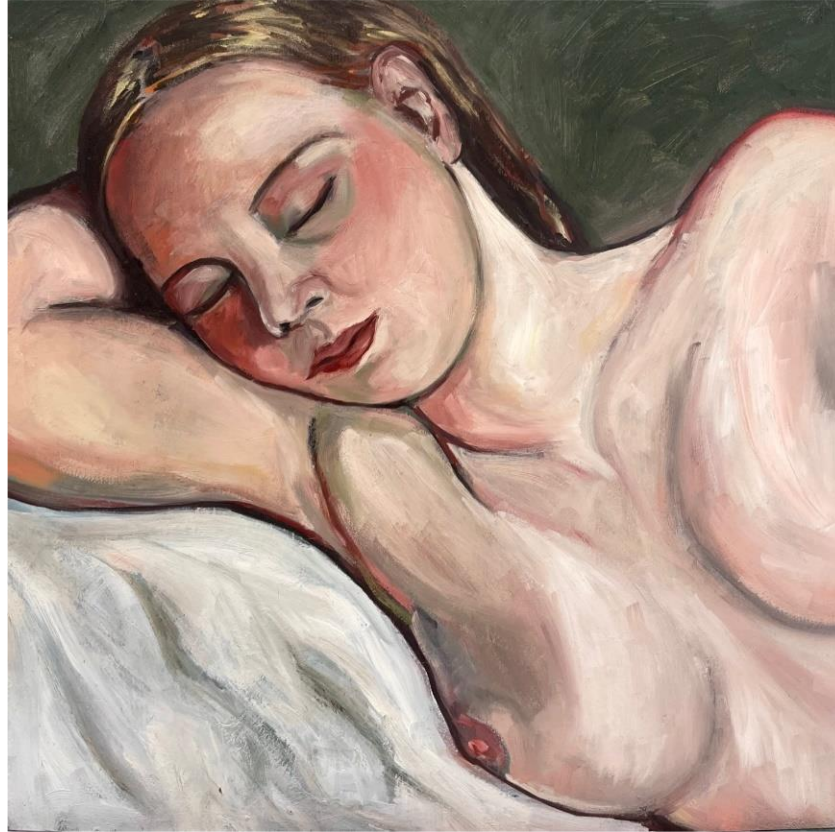

'Ochre & Magenta – Petite' oil on board 33x33cm framed \$850

'Magenta & Lemon - Large' oil on board 73x63cm framed \$2,200

'Veridian & Ochre – Large' oil on board 73x63cm framed \$2,200

Works by Kate Hopkinson-Pointer