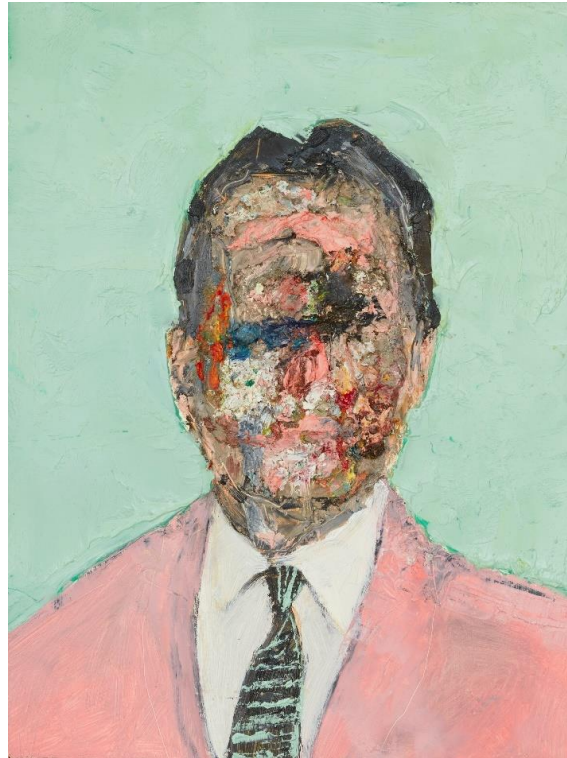

Works by Ben Guthleben

'BG I' oil on board 20x15cm framed

\$650

'Man on Pink' oil on board 20x15cm
framed \$650

'Vlad' oil on board 24x18cm framed \$690

'Pink suit' oil on board 24x18cm framed
\$690

'Rupert' oil on board 30.3x22.5cm framed

\$790

Works by Cameron Morton

'Utensils' oil on canvas 30x40cm framed \$850

'Graffiti' oil on canvas 40x30cm framed \$850

Works by Chanel Durante

'Morning colours' oil on panel 26x32cm framed
~~\$840~~ \$798