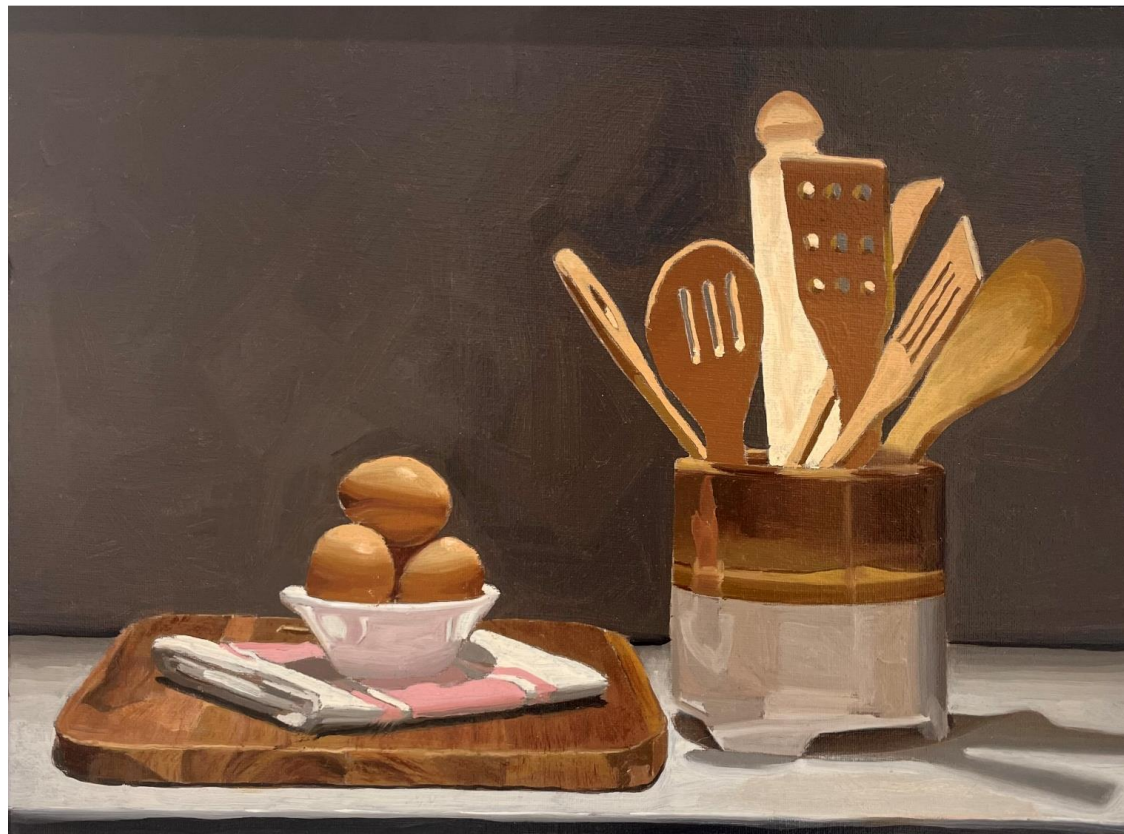

Works by Cameron Morton

'Utensils' oil on canvas 30x40cm framed $850