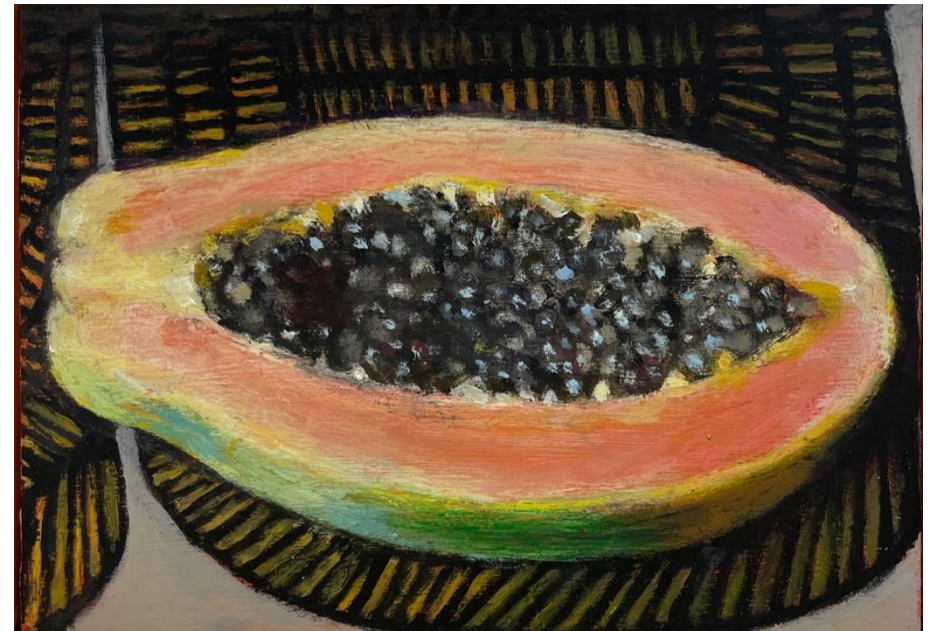

## Kate Hopkinson-Pointer

'Flowers and jug'; oil on board, 20x20cm, framed, \$590

'Flowers with peaches'; oil on board, 22x20cm, framed, \$590

'Flowers with pears'; oil on board, 22x20cm, framed, \$590

'Flowers with fruit plate'; oil on board, 22x20cm, framed, \$590

'Lilies and limes'; oil on board, 22x20cm, framed, \$590

'Peaches with plate'; oil on board, 20x20cm, framed, \$590

'Flowers with Teapot'; oil on board, 20x20cm, framed, \$590

# Samantha Tidbeck

'Black Cherries on Yellow Plate'; mixed media on board, 13x21cm, framed, \$550

'Papaya on Tablecloth'; mixed media on board, 13x21cm, framed, \$550

'Blood Orange on White Napkin'; mixed media on board,  
13x21cm, framed, \$550