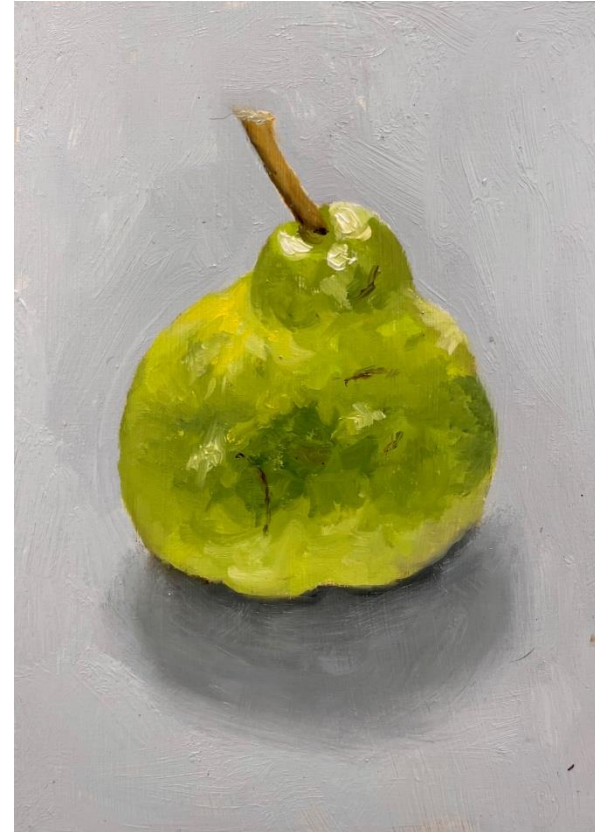

## Cath Beynon

'Three Limes'; oil on board, 18x13cm, framed, \$550

'Quail eggs 2'; oil on board, 15x10cm, framed, \$450

'Wonky Lemon'; oil on board, 18x13cm, framed, \$550

'Last of Magnolia'; oil on board, 20x20cm, framed, \$650

**Untitled;** oil on board, 18x13cm, framed, \$550

**Untitled;** oil on board, 18x13cm, framed, \$550

**Untitled**; oil on board, 20.5x15cm, framed, \$690

**Untitled**; oil on board, 18x13cm, framed, \$550

'Cut Lemon'; oil on board, 13x18cm, framed, \$550

'Quail eggs 1'; oil on board, 10x15cm, framed, \$450

'Darigo Sky'; oil on board, 35.5x28cm, framed, \$890

'Bellingen'; oil on board, 35.5 28cm, framed, \$890