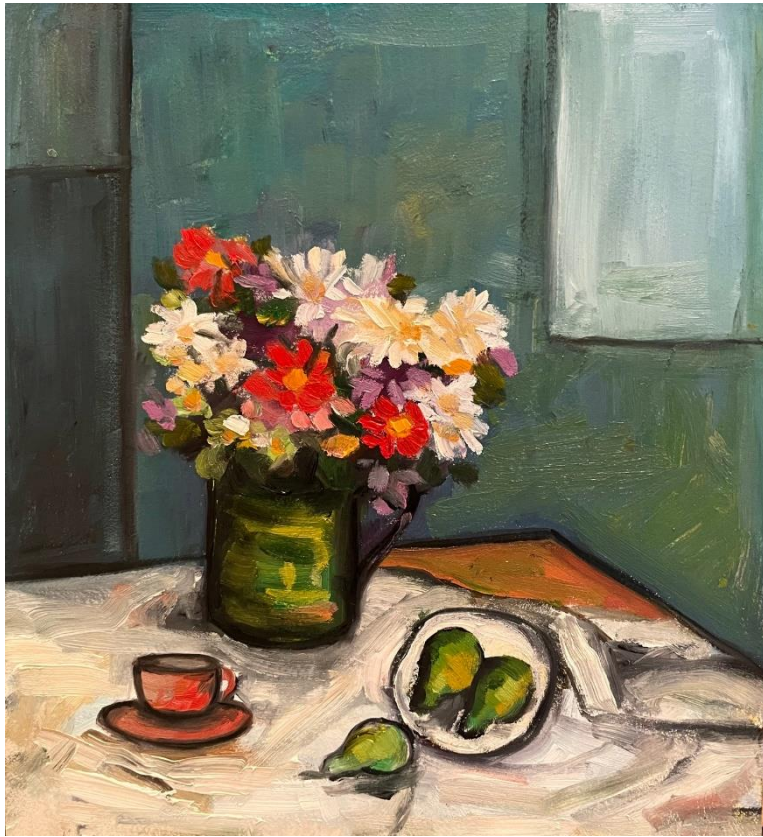

**Untitled**; oil on board, 13x18cm, framed,  
\$550

**Untitled**; oil on board, 13x18cm, framed,  
\$550

'Snow'; oil on board, 13x18cm, framed, \$550

## Kate Hopkinson-Pointer

'Flowers and jug'; oil on board, 20x20cm, framed, \$590

'Flowers with peaches'; oil on board, 22x20cm, framed, \$590

'Flowers with pears'; oil on board, 22x20cm, framed, \$590

'Flowers with fruit plate'; oil on board, 22x20cm, framed, \$590

'Lilies and limes'; oil on board, 22x20cm, framed, \$590

'Peaches with plate'; oil on board, 20x20cm, framed, \$590

'Flowers with Teapot'; oil on board, 20x20cm, framed, \$590