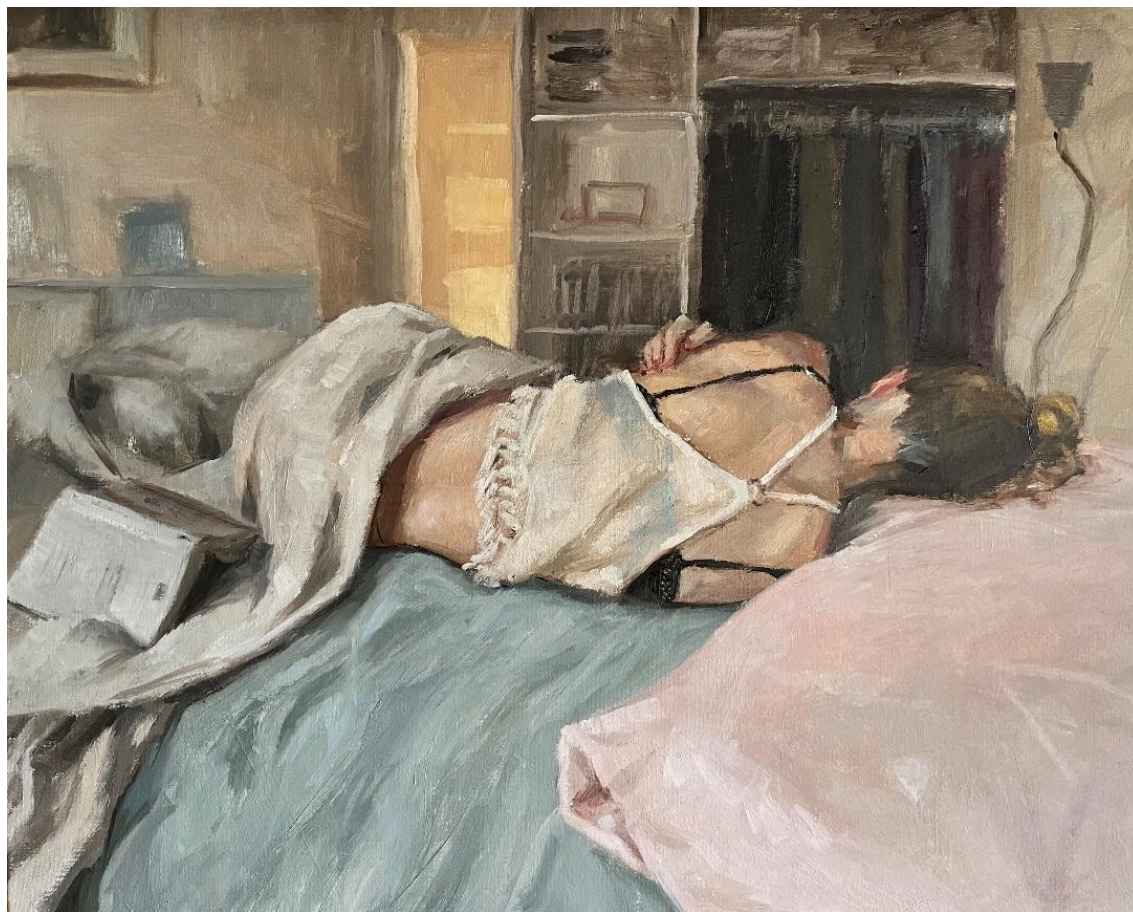

'The wardrobe' oil on canvas 102x51cm framed \$3,250

'Time to leave' oil on canvas 76x51cm framed \$2,500

'The Door' oil on canvas 76x51cm framed \$2,500

'After Breakfast' oil on canvas 76x51cm framed \$2,500

'Emma's chair' oil on canvas 76x51cm framed \$2,500

'Matilda on the rug' oil on canvas 60x50cm framed \$2,250

'Corset' oil on canvas 50x45cm framed \$1,950

'Impression' oil on linen 50x40cm framed \$1,850

'Dressing' oil on canvas 50x40cm framed \$1,850

'Afternoon nap' oil on canvas 50x40cm framed \$1,850

'How the light gets in' oil on canvas 45x35cm framed  
\$1,700

'Hoodie' oil on canvas 45x35cm framed \$1,700