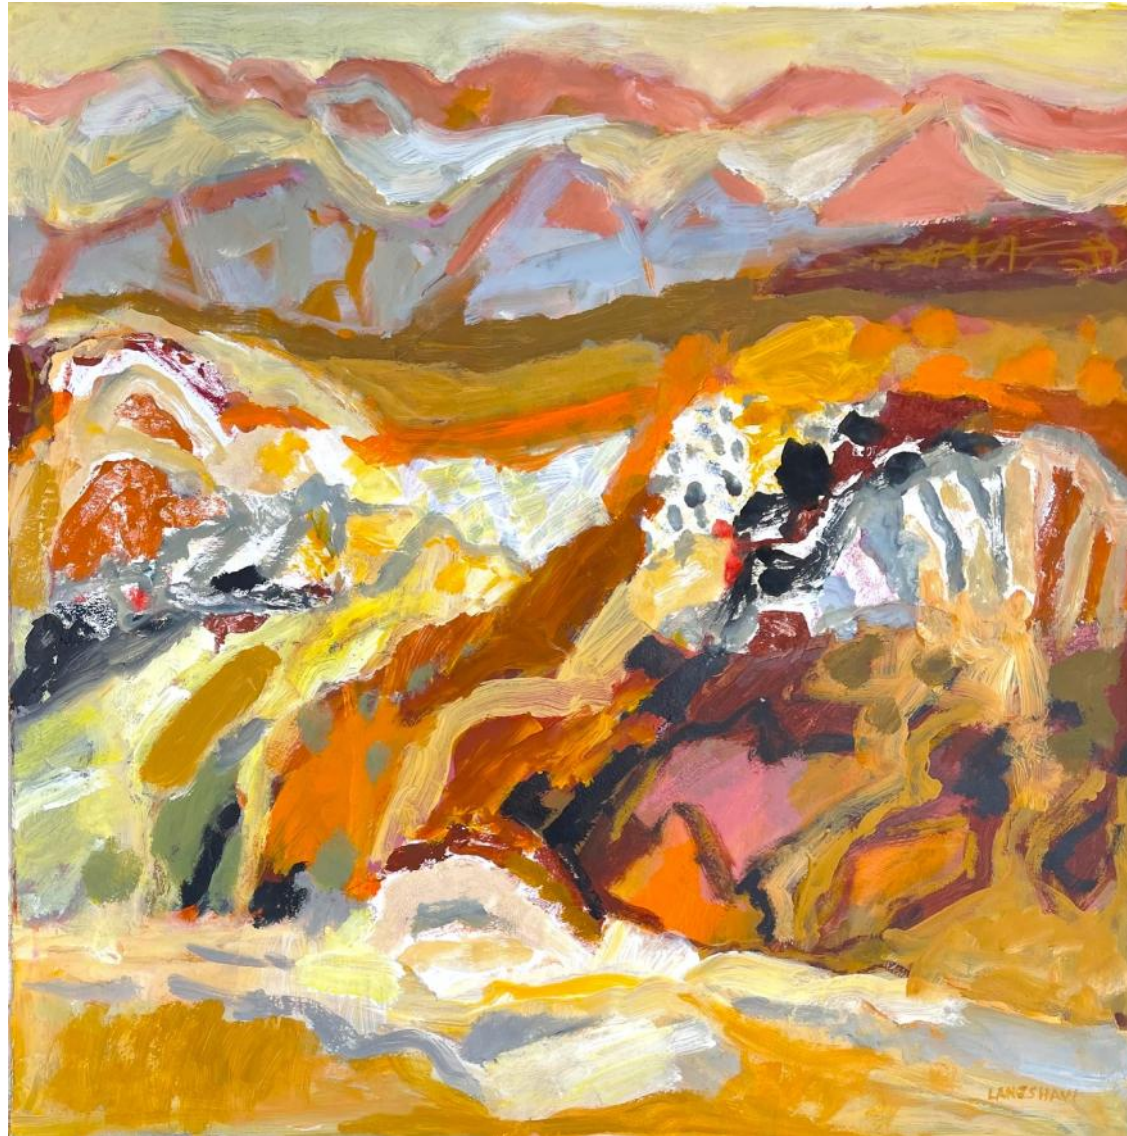

## Works by Yvonne Langshaw

[Back to Contents list](#)

'Halligans Bay, Kati Thanda (Lake Eyre)' acrylic, mixed media on paper  
77x77cm framed \$2,750

Works by  
Yvonne Langshaw

[Back to Contents list](#)

**'Biotic'**  
ink & acrylic on paper  
101x81cm  
framed  
\$2,990

'Siding Springs Observatory, Warrumbungles' acrylic on paper 79x97cm framed \$2,890

Works by Yvonne Langshaw

[Back to Contents list](#)