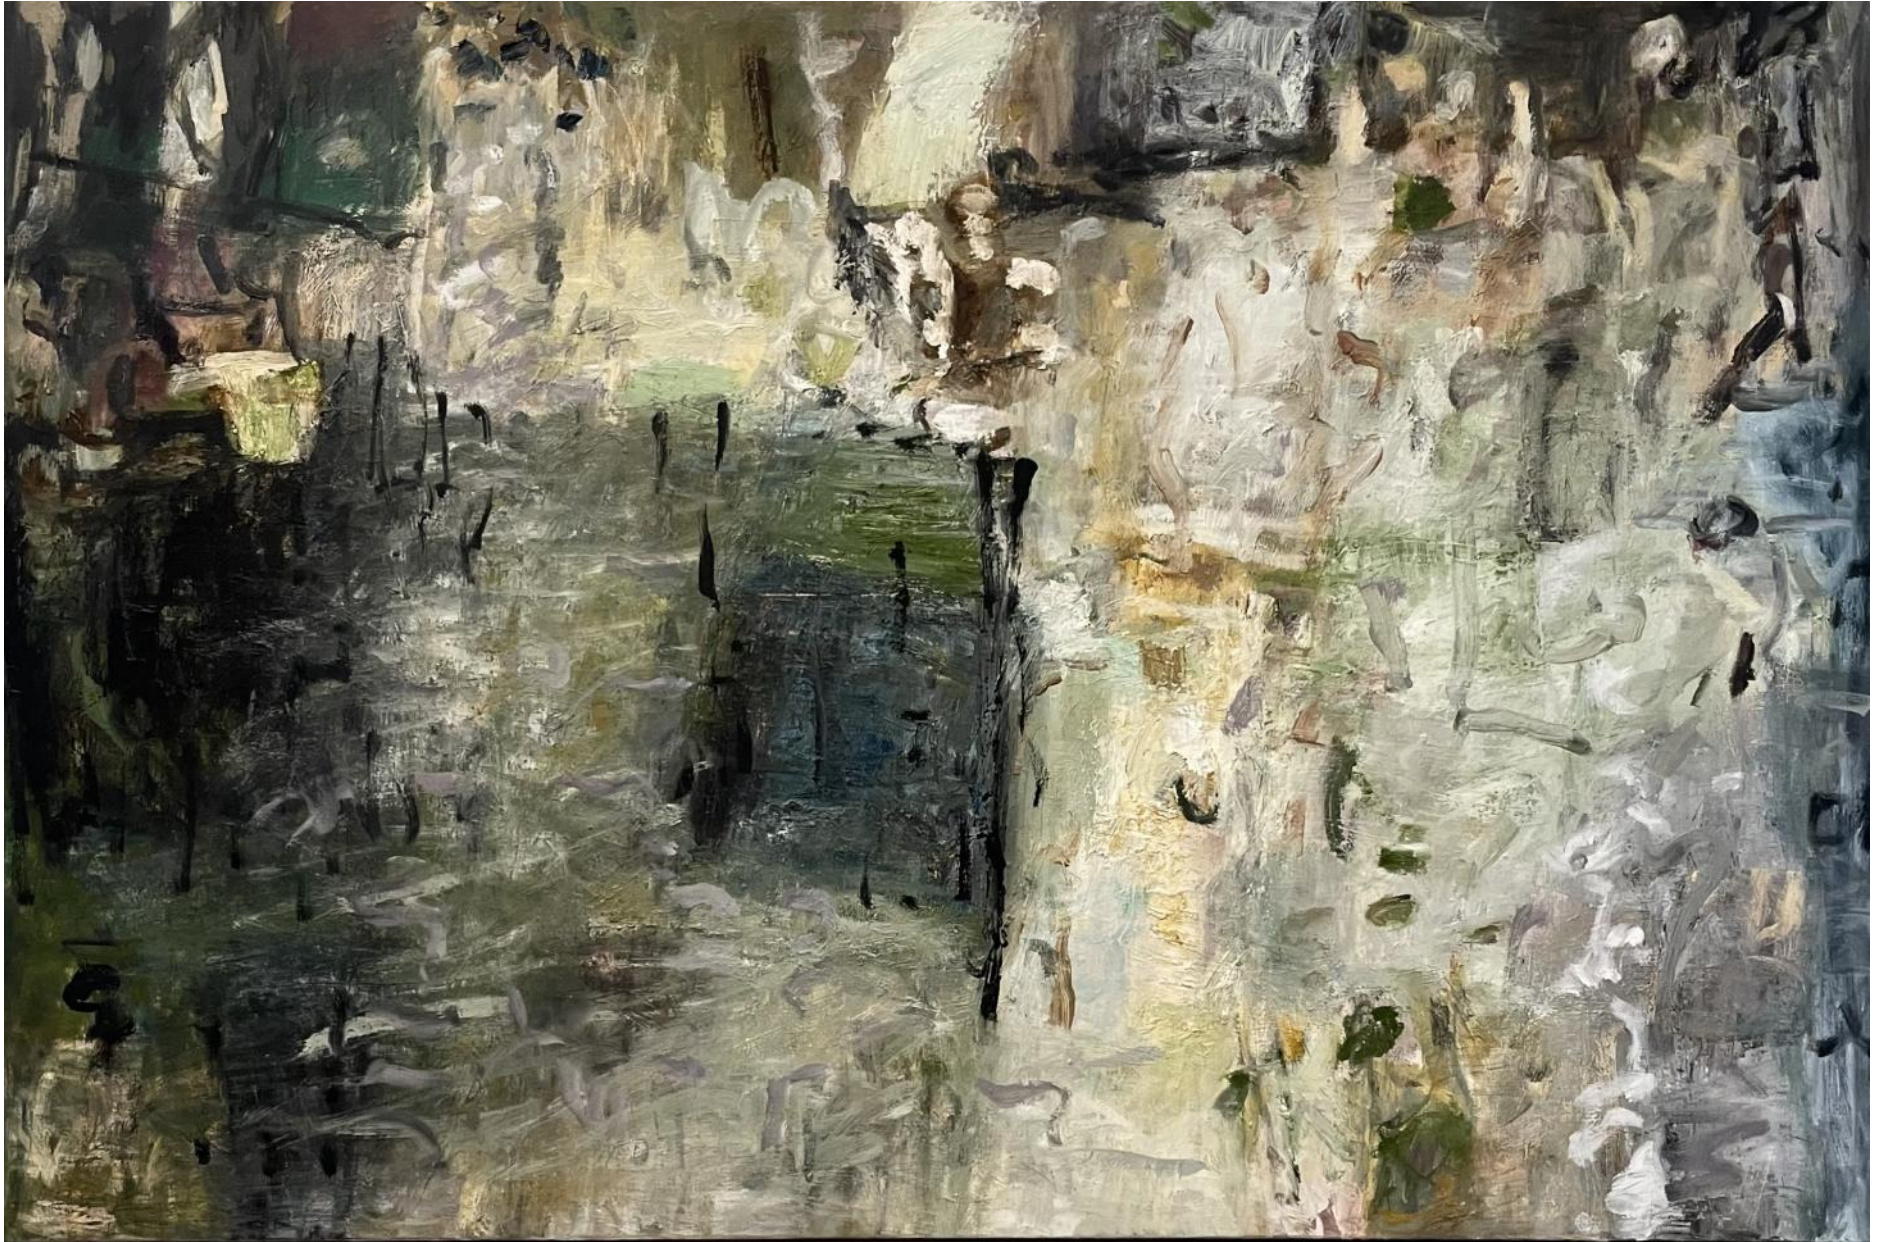

'River Reflections' oil on canvas 110x150cm framed $4,490