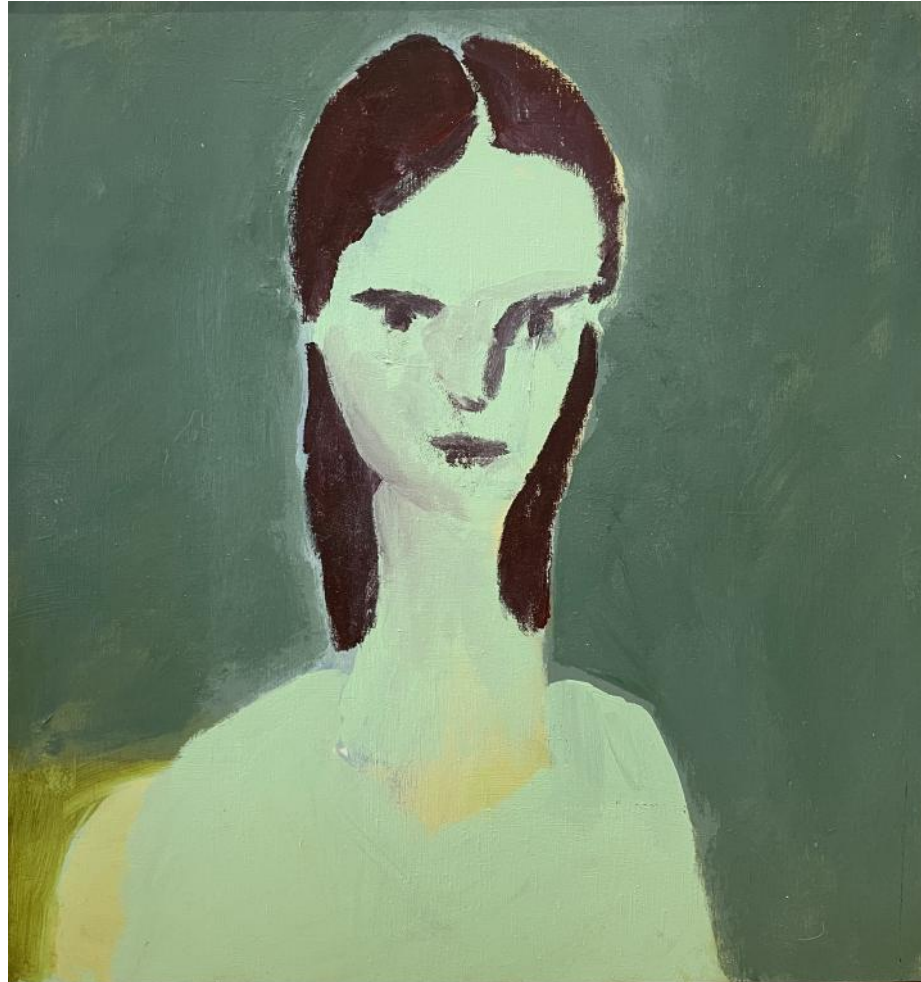

Works by  
Sally Stokes

[Back to Contents list](#)

'Crosslands 2'  
oil on canvas  
91x91cm  
framed  
\$4,000

Works by  
Sally Stokes

[Back to Contents](#)

'Prayers made of  
grass'  
oil on canvas  
102x102cm  
framed  
\$5,000

Works by  
Sally Stokes

[Back to Contents list](#)

'Ravens in the high  
country'  
oil on canvas  
91x91cm  
framed  
\$4,000

'The afternoon air' oil on canvas 51x61cm framed \$1,800

'Blue Dress' acrylic on board 40x40cm framed \$1,450

'No Bullshit Beauty' acrylic on board 40x38cm framed \$1,450

'Reflection' acrylic on board 40x37cm framed \$1,450

'Sweet anxiety' acrylic on board  
22x20cm framed \$990

'Headland' acrylic on board 42x46cm framed \$1,550