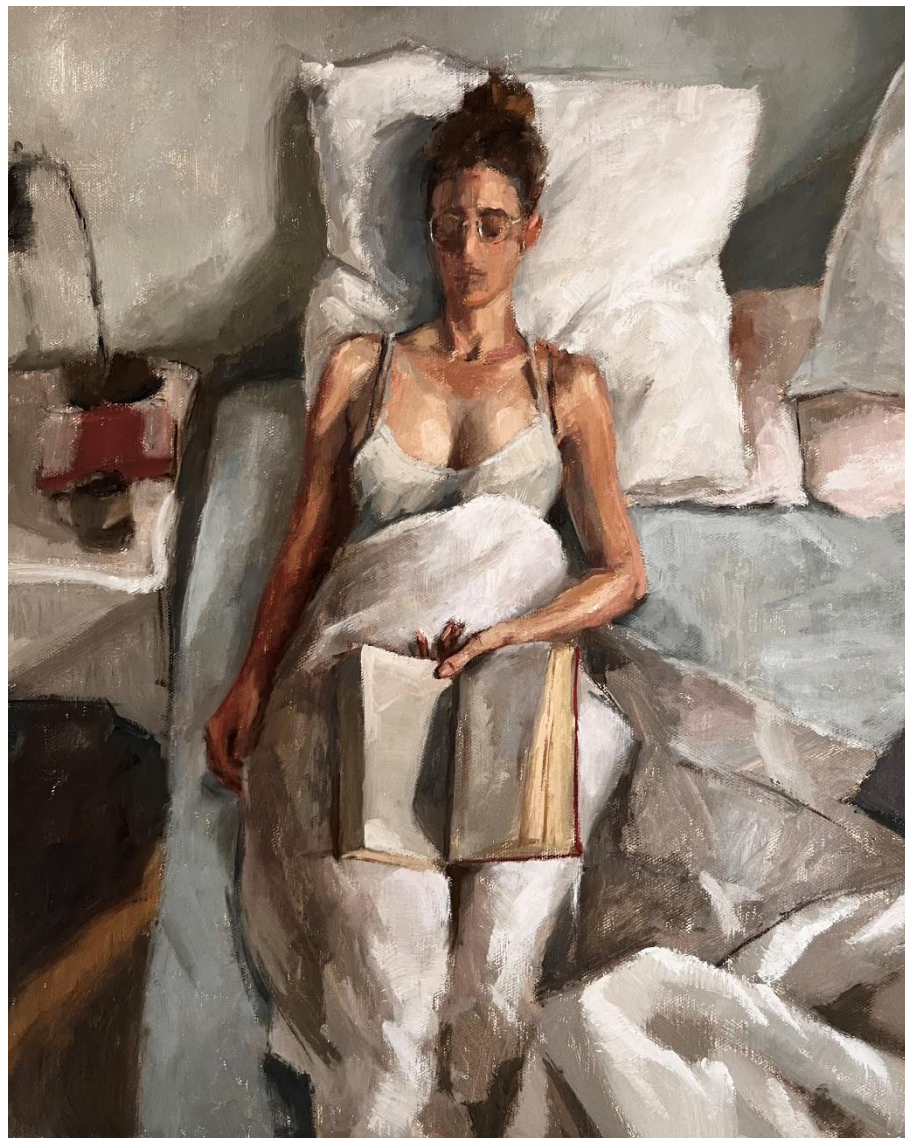

Artist's statement:

"It's been over 20 years since I've painted a whole collection of nudes.

I was very excited to return to the subject matter, it's perhaps my favourite yet most challenging genre.

The figure, to me, represents a sort of celebration of the human form.

As a female painter, nudes have always been rather symbolic and autobiographical for me.

With this collection, I wanted to create small, intimate works."

- Katie H-P

'The blue blanket' oil on board 25x20cm
framed \$650

'The velvet blanket' oil on board 30x30cm framed \$820

'Wondering' oil on board 30x30cm framed \$820

'The striped sheets' oil on board 40x40cm framed \$1,050

'The Green Wallpaper' oil on board 60x60cm framed \$1,390

'Soft Pillow' oil on board 40x40cm framed \$1,050

Works by James Needham

'Red book' oil on canvas 50x40cm framed \$1,850

'Red Dress in the studio' oil on canvas 70x50cm framed \$2,500

'Red Dress' oil on canvas 70x50cm framed \$2,500