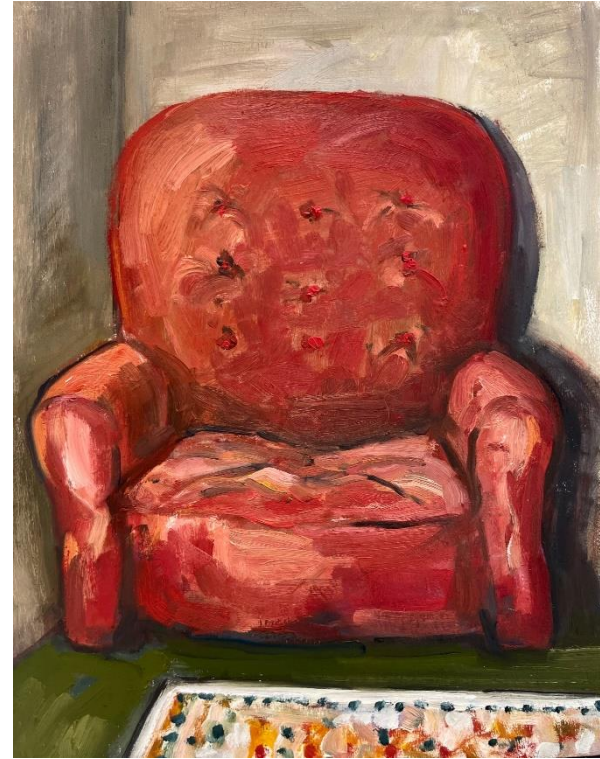

Artist's statement:

"It's been over 20 years since I've painted a whole collection of nudes.

I was very excited to return to the subject matter, it's perhaps my favourite yet most challenging genre.

The figure, to me, represents a sort of celebration of the human form.

As a female painter, nudes have always been rather symbolic and autobiographical for me.

With this collection, I wanted to create small, intimate works."

- Katie H-P

'The blue blanket' oil on board 25x20cm
framed \$650

'Red cushion' oil on board 25x20cm framed
\$650

'The heartbreak' oil on board 25x20cm
framed \$650

'The fireplace' oil on board 25x20cm framed
\$650

'Afternoon sleep' oil on board 20x25cm framed \$650

'After the spa' oil on board 25x20cm framed \$650

'A quiet corner' oil on board 25x20cm
framed \$650

'The green blanket' oil on board 25x20cm
framed \$650

'Where's the model 1' oil on board 25x20cm
framed \$650

'Where's the model 2' oil on board 25x20cm
framed \$650