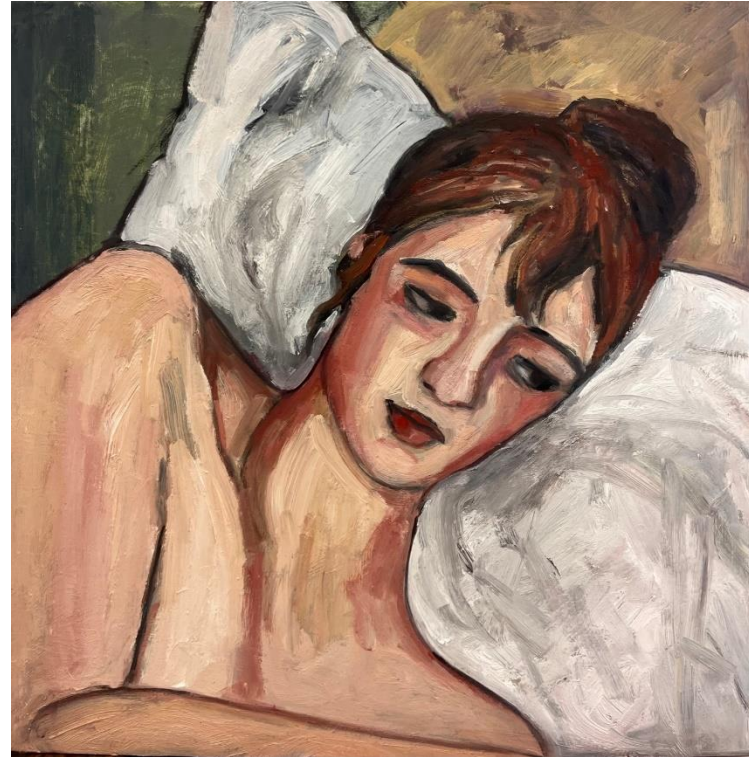

'Heidi' oil on board 30x30cm framed $820