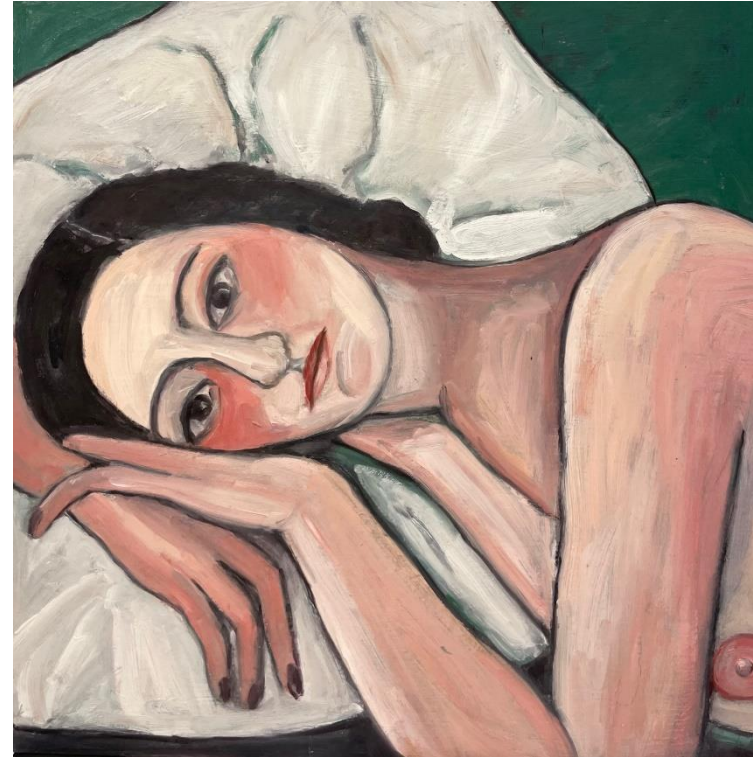

Artist's statement:

"It's been over 20 years since I've painted a whole collection of nudes.

I was very excited to return to the subject matter, it's perhaps my favourite yet most challenging genre.

The figure, to me, represents a sort of celebration of the human form.

As a female painter, nudes have always been rather symbolic and autobiographical for me.

With this collection, I wanted to create small, intimate works."

- Katie H-P

'The blue blanket' oil on board 25x20cm
framed \$650

'Resting' oil on board 30x30cm framed \$820

'I've been waiting' oil on board 30x30cm framed
\$820

'Heidi' oil on board 30x30cm framed \$820

'Gretta' oil on board 30x30cm framed \$820

'Dreaming of you' oil on board 30x30cm framed \$820

'The velvet blanket' oil on board 30x30cm framed \$820

'Wondering' oil on board 30x30cm framed \$820

'The striped sheets' oil on board 40x40cm framed \$1,050

'The Green Wallpaper' oil on board 60x60cm framed \$1,390