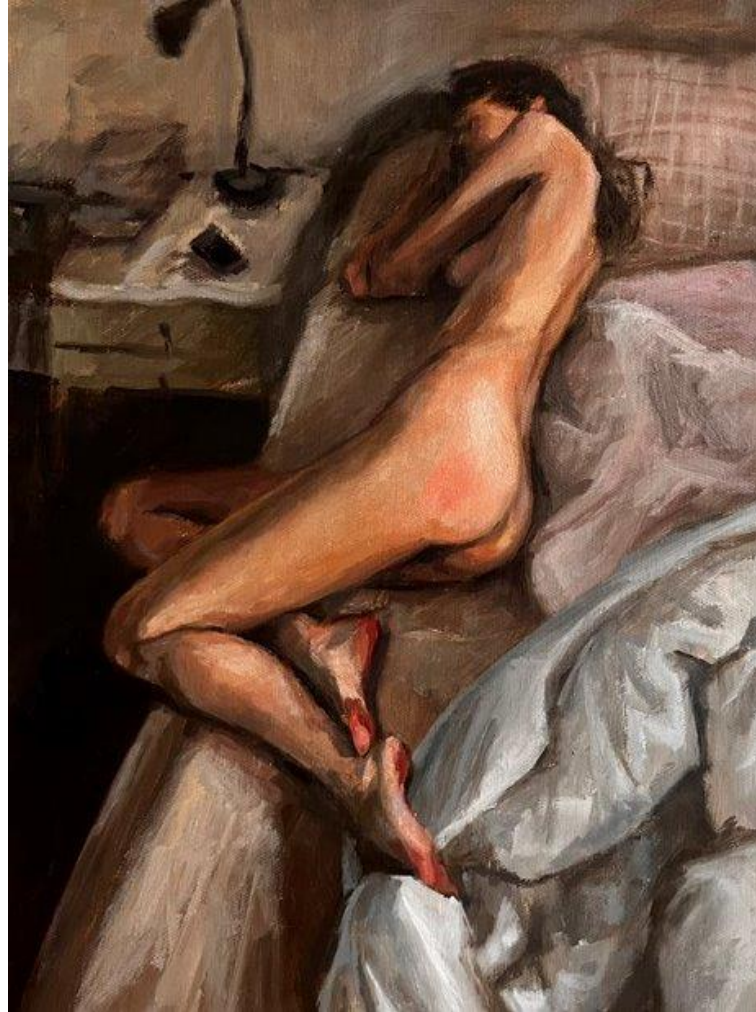

'The dream' oil on canvas 40x30cm framed $1,600