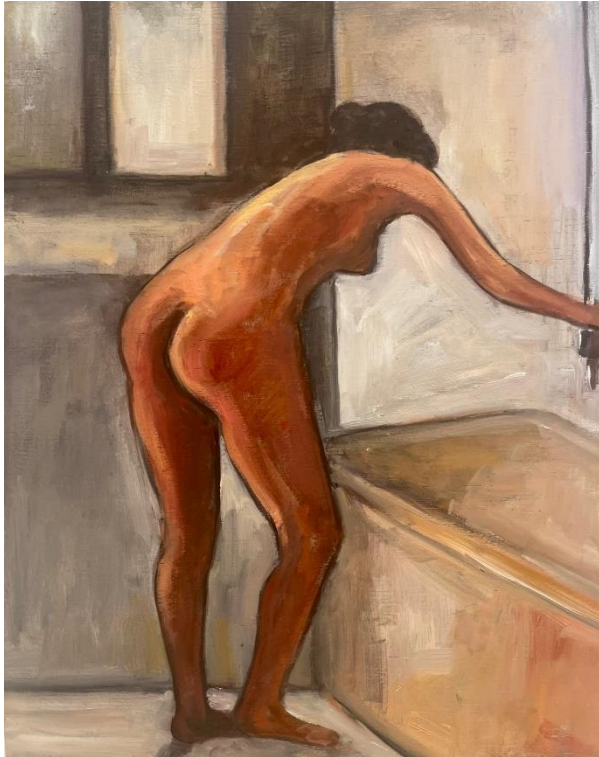

As a female painter, nudes have always been rather symbolic and autobiographical for me.

With this collection, I wanted to create small, intimate works."

- Katie H-P

'The blue blanket' oil on board 25x20cm
framed \$650

'Red cushion' oil on board 25x20cm framed
\$650

'The heartbreak' oil on board 25x20cm
framed \$650

'The fireplace' oil on board 25x20cm framed
\$650

'Afternoon sleep' oil on board 20x25cm framed \$650

'After the spa' oil on board 25x20cm framed \$650

'A quiet corner' oil on board 25x20cm
framed \$650

'The green blanket' oil on board 25x20cm
framed \$650

'Where's the model 1' oil on board 25x20cm
framed \$650

'Where's the model 2' oil on board 25x20cm
framed \$650

'Where's the model 3' oil on board 25x20cm
framed \$650

'Where's the model 4' oil on board 25x20cm
framed \$650

'The bathroom' oil on board 25x20cm
framed \$650

'Velvet sheets' oil on board 25x20cm
framed \$650