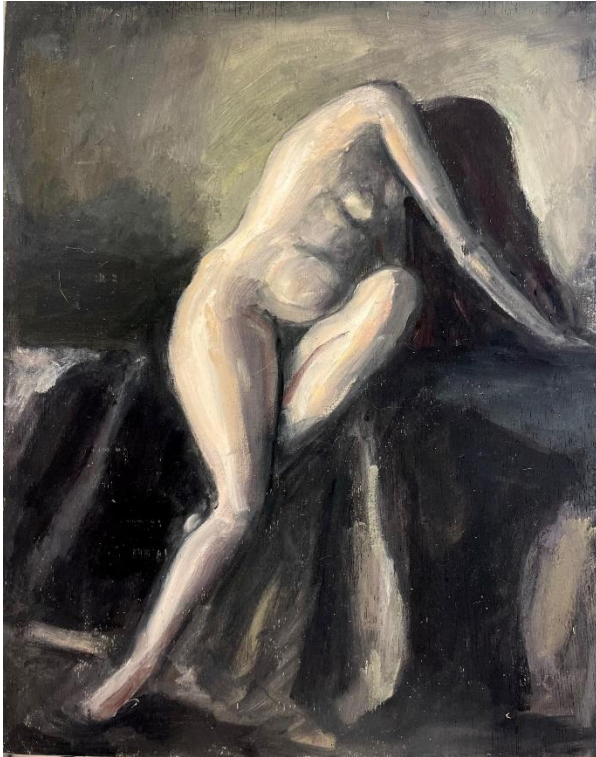

PROJECT GALLERY 90

'A QUIET CORNER'

Works by:

Kate Hopkinson-Pointer

Also featuring works by James Needham

2023 Catalogue

For enquiries contact:

Katie H-P

Artist's statement:

"It's been over 20 years since I've painted a whole collection of nudes.

I was very excited to return to the subject matter, it's perhaps my favourite yet most challenging genre.

The figure, to me, represents a sort of celebration of the human form.

As a female painter, nudes have always been rather symbolic and autobiographical for me.

With this collection, I wanted to create small, intimate works."

- Katie H-P

'The blue blanket' oil on board 25x20cm
framed \$650

'Red cushion' oil on board 25x20cm framed
\$650

'The heartbreak' oil on board 25x20cm
framed \$650

'The fireplace' oil on board 25x20cm framed
\$650

'Afternoon sleep' oil on board 20x25cm framed \$650

'After the spa' oil on board 25x20cm framed \$650