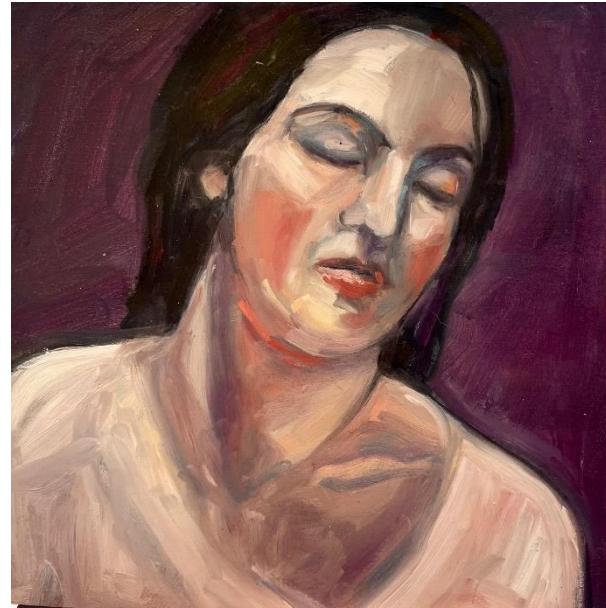

Artist's statement:

"It's been over 20 years since I've painted a whole collection of nudes.

I was very excited to return to the subject matter, it's perhaps my favourite yet most challenging genre.

The figure, to me, represents a sort of celebration of the human form.

'The shower' oil on board 25x20cm framed
\$650

'The chair' oil on board 20x20cm framed
\$620

'Morning light' oil on board 20x20cm framed
\$620

'John' oil on board 20x20cm framed
\$620

'Behind 1' oil on board 20x20cm framed
\$620

'Behind 2' oil on board 20x20cm framed
\$620

'Behind 3' oil on board 20x20cm framed
\$620

'Behind 4' oil on board 20x20cm framed
\$620

'Reclining on white sheets' oil on board 20x25cm framed
\$650

'Behind 5' oil on board 25x20cm framed
\$650

'A long wait' oil on board 20x20cm framed
\$620

'Zoe' oil on board 20x20cm framed
\$620

'The Red Blanket' oil on board 20x20cm
framed \$620

'The Girl with the red hair' oil on board
20x20cm framed \$620

'The Girl with the red hair 2' oil on board 30x30cm
framed \$820