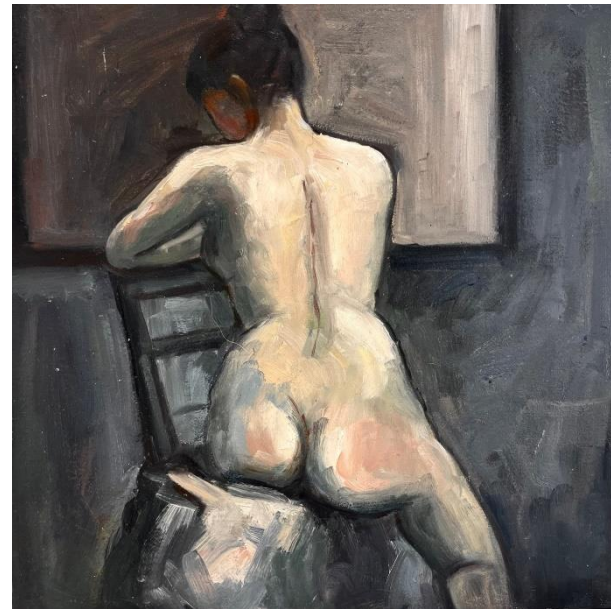

'A quiet corner' oil on board 25x20cm
framed \$650

'The green blanket' oil on board 25x20cm
framed \$650

'Where's the model 1' oil on board 25x20cm
framed \$650

'Where's the model 2' oil on board 25x20cm
framed \$650

'Where's the model 3' oil on board 25x20cm
framed \$650

'Where's the model 4' oil on board 25x20cm
framed \$650

'The bathroom' oil on board 25x20cm
framed \$650

'Velvet sheets' oil on board 25x20cm
framed \$650

'The shower' oil on board 25x20cm framed
\$650

'The chair' oil on board 20x20cm framed
\$620

'Morning light' oil on board 20x20cm framed
\$620

'John' oil on board 20x20cm framed
\$620

'Behind 1' oil on board 20x20cm framed
\$620