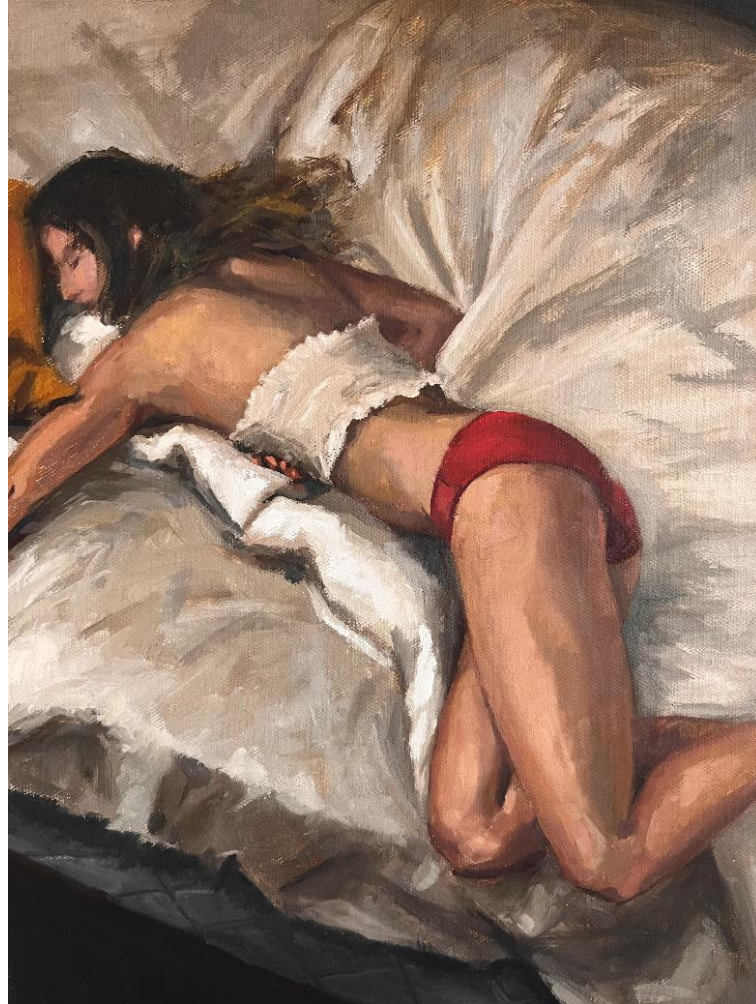

'End of the night' oil on canvas 40x30cm framed
$1,600