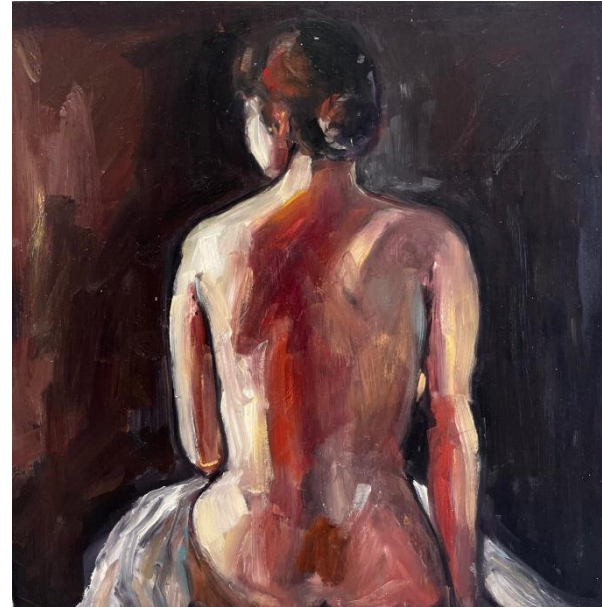

Artist's statement:

"It's been over 20 years since I've painted a whole collection of nudes.

I was very excited to return to the subject matter, it's perhaps my favourite yet most challenging genre.

The figure, to me, represents a sort of celebration of the human form.

As a female painter, nudes have always been rather symbolic and autobiographical for me.

With this collection, I wanted to create small, intimate works."

- Katie H-P

'The blue blanket' oil on board 25x20cm
framed \$650

'Where's the model 3' oil on board 25x20cm
framed \$650

'Where's the model 4' oil on board 25x20cm
framed \$650

'The bathroom' oil on board 25x20cm
framed \$650

'Velvet sheets' oil on board 25x20cm
framed \$650

'The shower' oil on board 25x20cm framed
\$650

'The chair' oil on board 20x20cm framed
\$620

'Morning light' oil on board 20x20cm framed
\$620

'John' oil on board 20x20cm framed
\$620

'Behind 1' oil on board 20x20cm framed
\$620