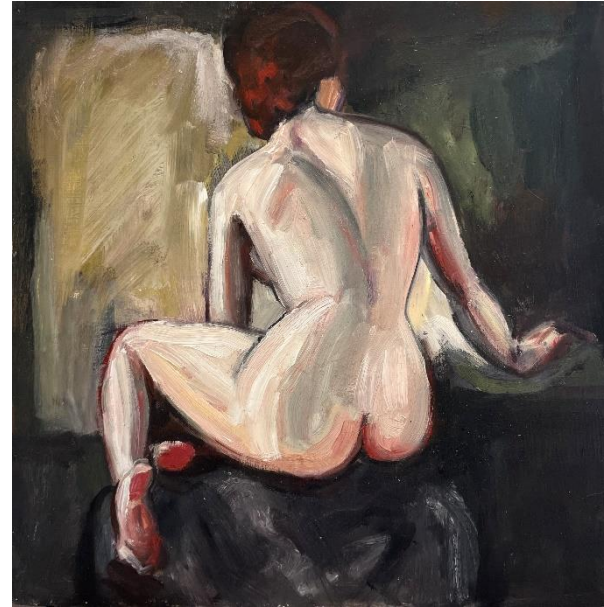

'Behind 4' oil on board 20x20cm framed
$620