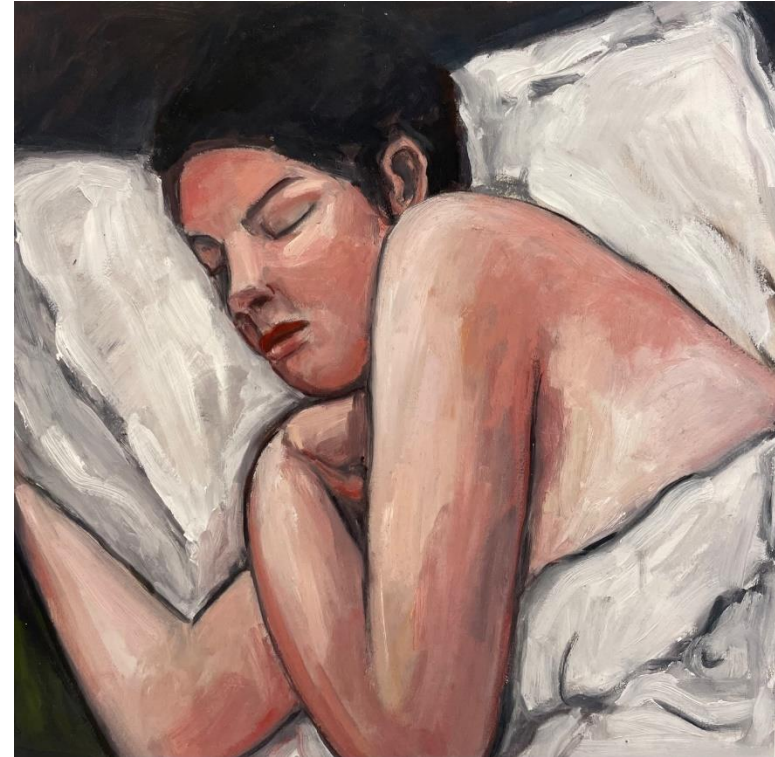

Artist's statement:

"It's been over 20 years since I've painted a whole collection of nudes.

I was very excited to return to the subject matter, it's perhaps my favourite yet most challenging genre.

The figure, to me, represents a sort of celebration of the human form.

As a female painter, nudes have always been rather symbolic and autobiographical for me.

With this collection, I wanted to create small, intimate works."

- Katie H-P

'The blue blanket' oil on board 25x20cm
framed \$650

'Resting' oil on board 30x30cm framed \$820

'I've been waiting' oil on board 30x30cm framed
\$820

'Heidi' oil on board 30x30cm framed \$820

'Gretta' oil on board 30x30cm framed \$820

'Dreaming of you' oil on board 30x30cm framed \$820

'The velvet blanket' oil on board 30x30cm framed \$820

'Wondering' oil on board 30x30cm framed \$820

'The striped sheets' oil on board 40x40cm framed \$1,050

'The Green Wallpaper' oil on board 60x60cm framed \$1,390