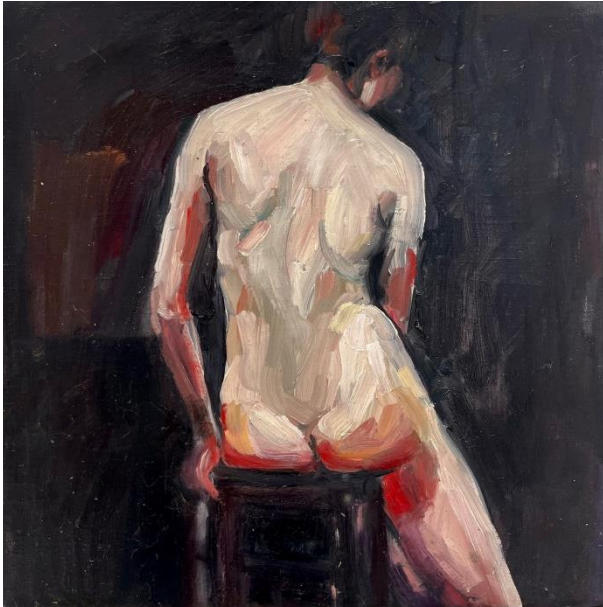

'Where's the model 3' oil on board 25x20cm
framed \$650

'Where's the model 4' oil on board 25x20cm
framed \$650

'The bathroom' oil on board 25x20cm
framed \$650

'Velvet sheets' oil on board 25x20cm
framed \$650

'The shower' oil on board 25x20cm framed
\$650

'The chair' oil on board 20x20cm framed
\$620

'Morning light' oil on board 20x20cm framed
\$620

'John' oil on board 20x20cm framed
\$620

'Behind 1' oil on board 20x20cm framed
\$620