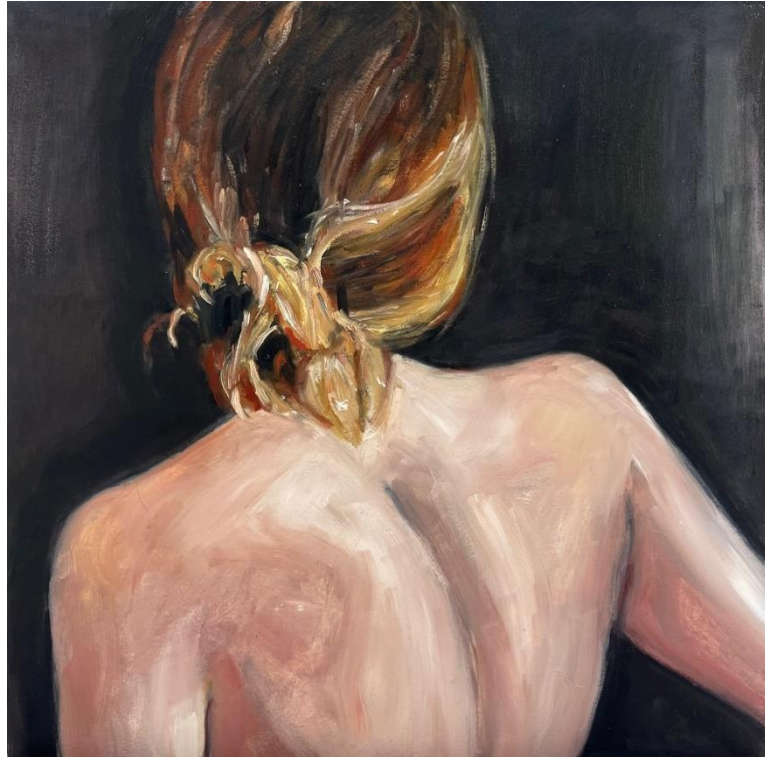

'Gretta' oil on board 30x30cm framed $820