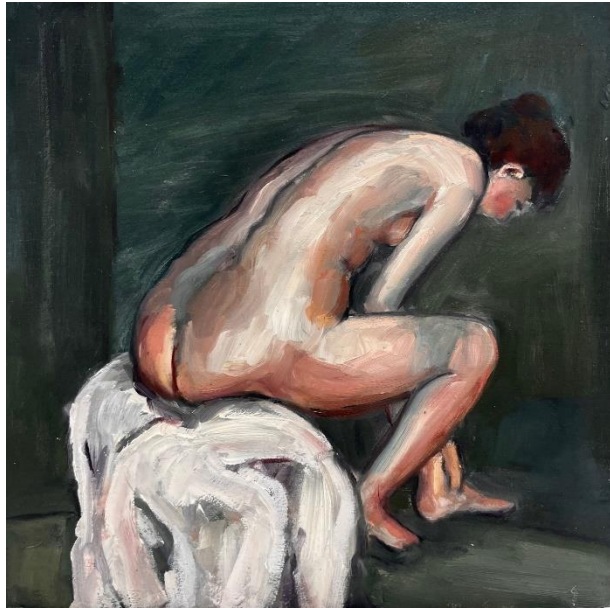

Artist's statement:

"It's been over 20 years since I've painted a whole collection of nudes.

I was very excited to return to the subject matter, it's perhaps my favourite yet most challenging genre.

The figure, to me, represents a sort of celebration of the human form.

'The shower' oil on board 25x20cm framed
\$650

'The chair' oil on board 20x20cm framed
\$620

'Morning light' oil on board 20x20cm framed
\$620

'John' oil on board 20x20cm framed
\$620

'Behind 1' oil on board 20x20cm framed
\$620

'Behind 2' oil on board 20x20cm framed
\$620

'Behind 3' oil on board 20x20cm framed
\$620

'Behind 4' oil on board 20x20cm framed
\$620

'Reclining on white sheets' oil on board 20x25cm framed
\$650

'Behind 5' oil on board 25x20cm framed
\$650

'A long wait' oil on board 20x20cm framed
\$620

'Zoe' oil on board 20x20cm framed
\$620

'The Red Blanket' oil on board 20x20cm
framed \$620

'The Girl with the red hair' oil on board
20x20cm framed \$620

'The Girl with the red hair 2' oil on board 30x30cm
framed \$820