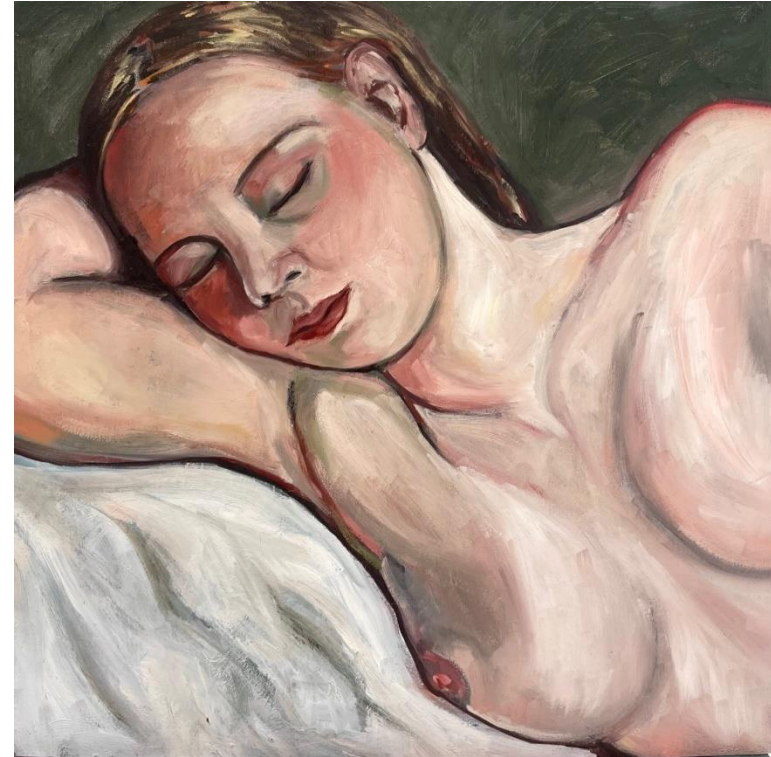

Artist's statement:

"It's been over 20 years since I've painted a whole collection of nudes.

I was very excited to return to the subject matter, it's perhaps my favourite yet most challenging genre.

The figure, to me, represents a sort of celebration of the human form.

As a female painter, nudes have always been rather symbolic and autobiographical for me.

With this collection, I wanted to create small, intimate works."

- Katie H-P

'The blue blanket' oil on board 25x20cm
framed \$650

'Red cushion' oil on board 25x20cm framed
\$650

'The heartbreak' oil on board 25x20cm
framed \$650

'The fireplace' oil on board 25x20cm framed
\$650

'Afternoon sleep' oil on board 20x25cm framed \$650

'After the spa' oil on board 25x20cm framed \$650

'A long wait' oil on board 20x20cm framed
\$620

'Zoe' oil on board 20x20cm framed
\$620

'The Red Blanket' oil on board 20x20cm
framed \$620

'The Girl with the red hair' oil on board
20x20cm framed \$620

'The Girl with the red hair 2' oil on board 30x30cm
framed \$820