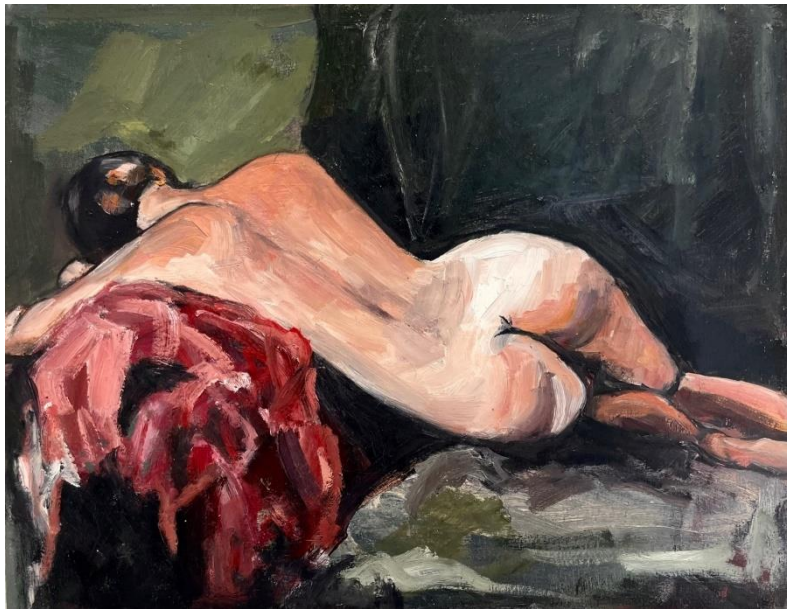

Artist's statement:

"It's been over 20 years since I've painted a whole collection of nudes.

I was very excited to return to the subject matter, it's perhaps my favourite yet most challenging genre.

The figure, to me, represents a sort of celebration of the human form.

As a female painter, nudes have always been rather symbolic and autobiographical for me.

With this collection, I wanted to create small, intimate works."

- Katie H-P

'The blue blanket' oil on board 25x20cm
framed \$650

'Red cushion' oil on board 25x20cm framed
\$650

'The heartbreak' oil on board 25x20cm
framed \$650

'The fireplace' oil on board 25x20cm framed
\$650

'Afternoon sleep' oil on board 20x25cm framed \$650

'After the spa' oil on board 25x20cm framed \$650