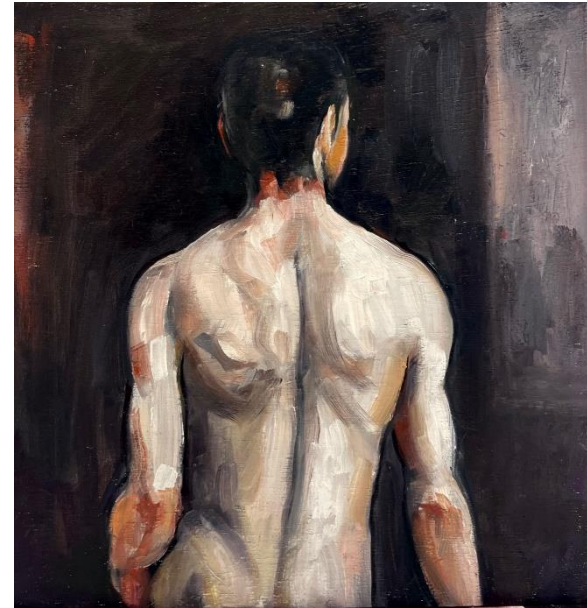

Artist's statement:

"It's been over 20 years since I've painted a whole collection of nudes.

I was very excited to return to the subject matter, it's perhaps my favourite yet most challenging genre.

The figure, to me, represents a sort of celebration of the human form.

As a female painter, nudes have always been rather symbolic and autobiographical for me.

With this collection, I wanted to create small, intimate works."

- Katie H-P

'The blue blanket' oil on board 25x20cm
framed \$650

'Where's the model 3' oil on board 25x20cm
framed \$650

'Where's the model 4' oil on board 25x20cm
framed \$650

'The bathroom' oil on board 25x20cm
framed \$650

'Velvet sheets' oil on board 25x20cm
framed \$650

'The shower' oil on board 25x20cm framed
\$650

'The chair' oil on board 20x20cm framed
\$620

'Morning light' oil on board 20x20cm framed
\$620

'John' oil on board 20x20cm framed
\$620

'Behind 1' oil on board 20x20cm framed
\$620