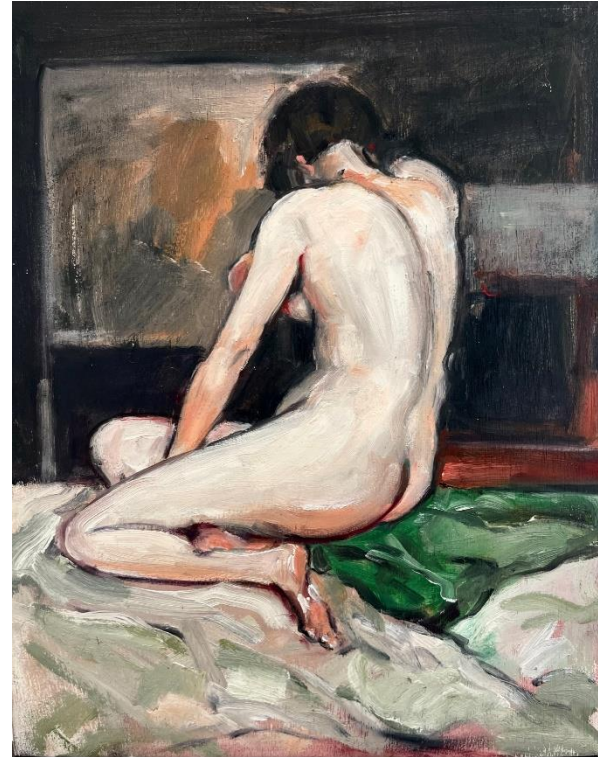

Artist's statement:

"It's been over 20 years since I've painted a whole collection of nudes.

I was very excited to return to the subject matter, it's perhaps my favourite yet most challenging genre.

The figure, to me, represents a sort of celebration of the human form.

As a female painter, nudes have always been rather symbolic and autobiographical for me.

With this collection, I wanted to create small, intimate works."

- Katie H-P

'The blue blanket' oil on board 25x20cm
framed \$650

'Red cushion' oil on board 25x20cm framed
\$650

'The heartbreak' oil on board 25x20cm
framed \$650

'The fireplace' oil on board 25x20cm framed
\$650

'Afternoon sleep' oil on board 20x25cm framed \$650

'After the spa' oil on board 25x20cm framed \$650

'A quiet corner' oil on board 25x20cm
framed \$650

'The green blanket' oil on board 25x20cm
framed \$650

'Where's the model 1' oil on board 25x20cm
framed \$650

'Where's the model 2' oil on board 25x20cm
framed \$650