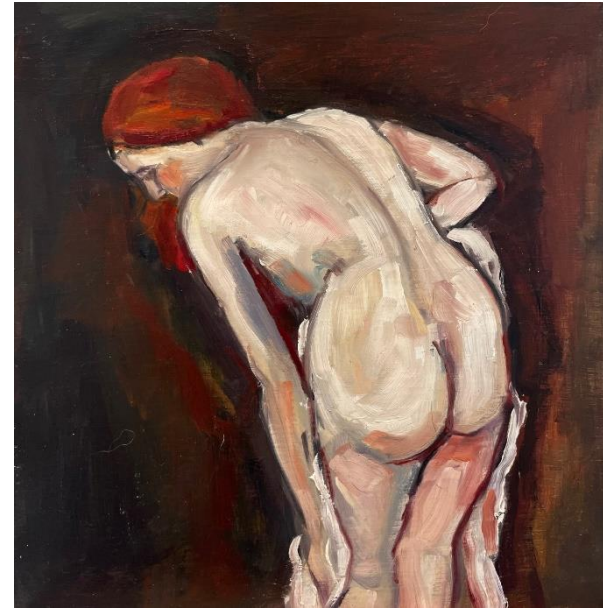

Artist's statement:

"It's been over 20 years since I've painted a whole collection of nudes.

I was very excited to return to the subject matter, it's perhaps my favourite yet most challenging genre.

The figure, to me, represents a sort of celebration of the human form.

'Behind 2' oil on board 20x20cm framed
\$620

'Behind 3' oil on board 20x20cm framed
\$620

'Behind 4' oil on board 20x20cm framed
\$620

'Reclining on white sheets' oil on board 20x25cm framed
\$650

'Behind 5' oil on board 25x20cm framed
\$650

'A long wait' oil on board 20x20cm framed
\$620

'Zoe' oil on board 20x20cm framed
\$620

'The Red Blanket' oil on board 20x20cm
framed \$620

'The Girl with the red hair' oil on board
20x20cm framed \$620

'The Girl with the red hair 2' oil on board 30x30cm
framed \$820