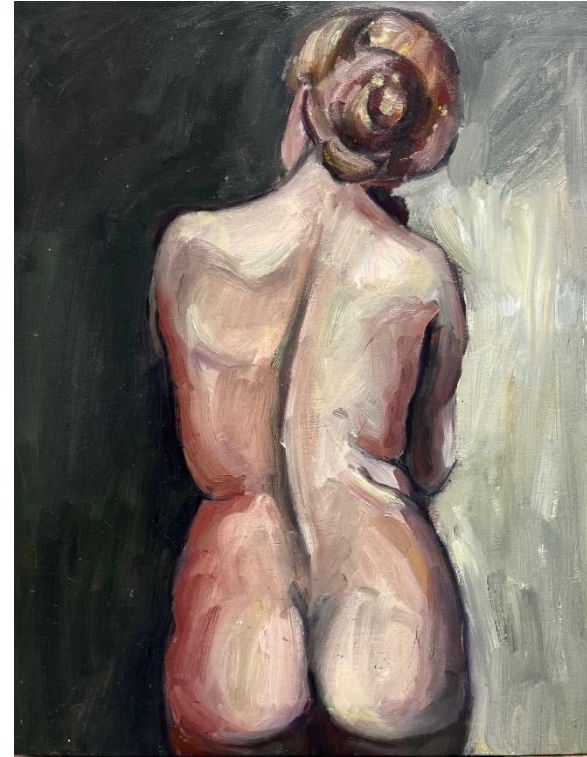

Artist's statement:

"It's been over 20 years since I've painted a whole collection of nudes.

I was very excited to return to the subject matter, it's perhaps my favourite yet most challenging genre.

The figure, to me, represents a sort of celebration of the human form.

As a female painter, nudes have always been rather symbolic and autobiographical for me.

With this collection, I wanted to create small, intimate works."

- Katie H-P

'The blue blanket' oil on board 25x20cm
framed \$650

'Behind 2' oil on board 20x20cm framed
\$620

'Behind 3' oil on board 20x20cm framed
\$620

'Behind 4' oil on board 20x20cm framed
\$620

'Reclining on white sheets' oil on board 20x25cm framed
\$650

'Behind 5' oil on board 25x20cm framed
\$650

'A long wait' oil on board 20x20cm framed
\$620

'Zoe' oil on board 20x20cm framed
\$620

'The Red Blanket' oil on board 20x20cm
framed \$620

'The Girl with the red hair' oil on board
20x20cm framed \$620

'The Girl with the red hair 2' oil on board 30x30cm
framed \$820