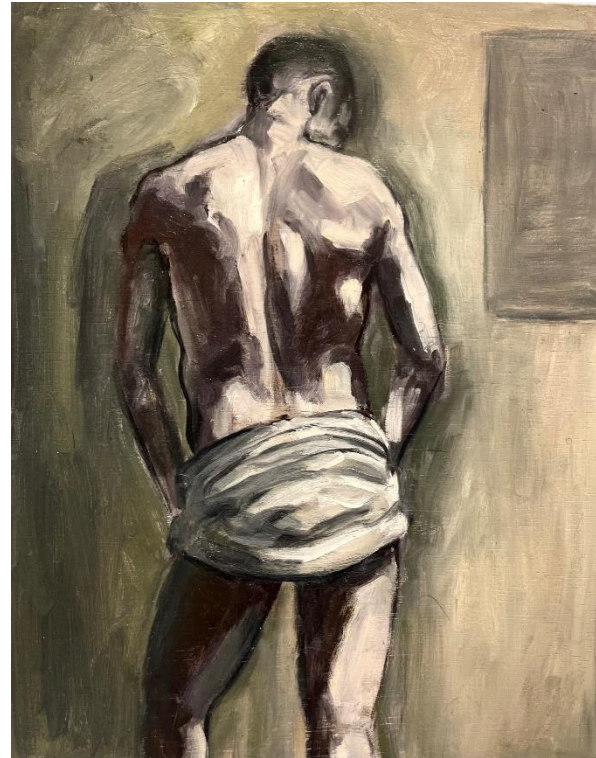

Artist's statement:

"It's been over 20 years since I've painted a whole collection of nudes.

I was very excited to return to the subject matter, it's perhaps my favourite yet most challenging genre.

The figure, to me, represents a sort of celebration of the human form.

As a female painter, nudes have always been rather symbolic and autobiographical for me.

With this collection, I wanted to create small, intimate works."

- Katie H-P

'The blue blanket' oil on board 25x20cm
framed \$650

'Red cushion' oil on board 25x20cm framed
\$650

'The heartbreak' oil on board 25x20cm
framed \$650

'The fireplace' oil on board 25x20cm framed
\$650

'Afternoon sleep' oil on board 20x25cm framed \$650

'After the spa' oil on board 25x20cm framed \$650

'A quiet corner' oil on board 25x20cm
framed \$650

'The green blanket' oil on board 25x20cm
framed \$650

'Where's the model 1' oil on board 25x20cm
framed \$650

'Where's the model 2' oil on board 25x20cm
framed \$650