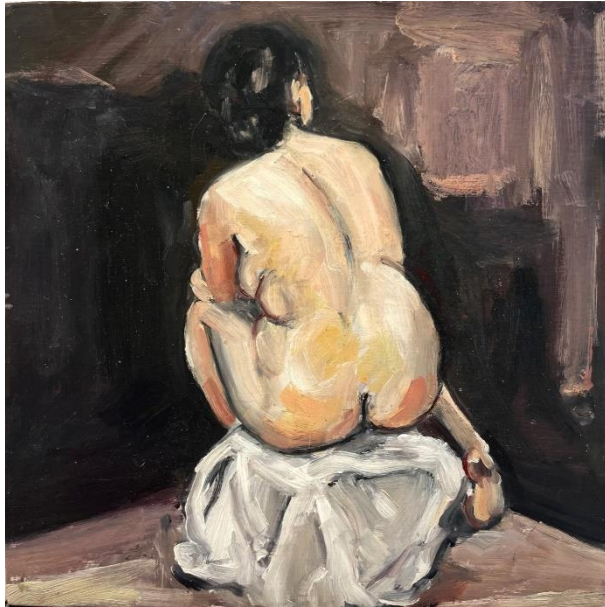

'Behind 3' oil on board 20x20cm framed
$620