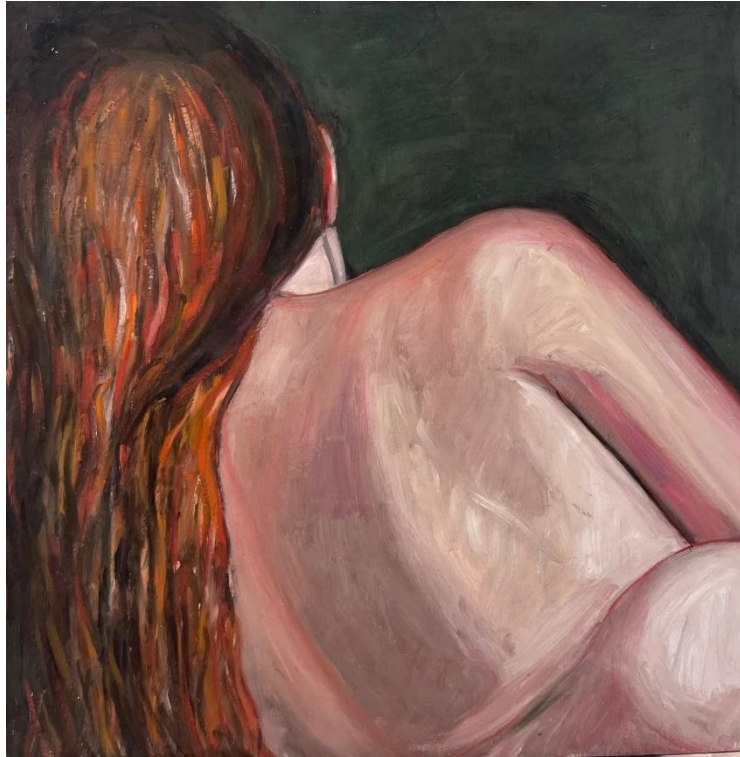

Artist's statement:

"It's been over 20 years since I've painted a whole collection of nudes.

I was very excited to return to the subject matter, it's perhaps my favourite yet most challenging genre.

The figure, to me, represents a sort of celebration of the human form.

As a female painter, nudes have always been rather symbolic and autobiographical for me.

With this collection, I wanted to create small, intimate works."

- Katie H-P

'The blue blanket' oil on board 25x20cm
framed \$650

'A long wait' oil on board 20x20cm framed
\$620

'Zoe' oil on board 20x20cm framed
\$620

'The Red Blanket' oil on board 20x20cm
framed \$620

'The Girl with the red hair' oil on board
20x20cm framed \$620

'The Girl with the red hair 2' oil on board 30x30cm
framed \$820