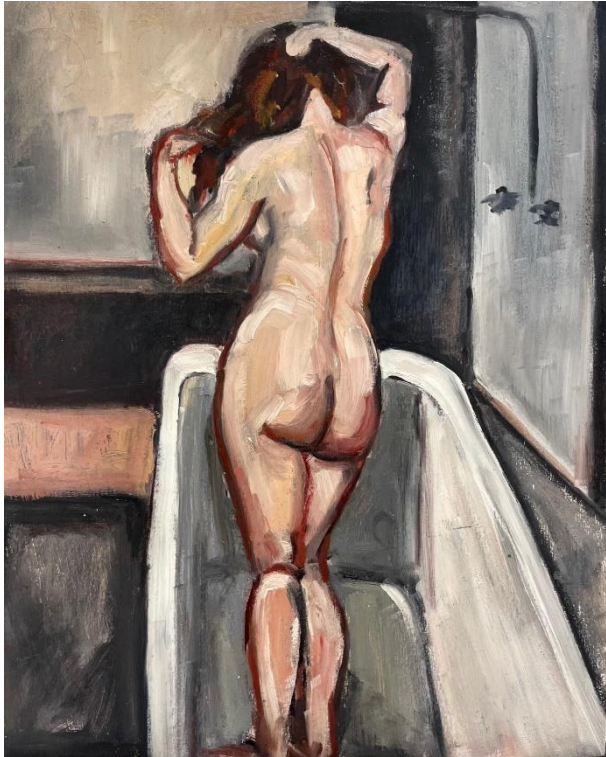

As a female painter, nudes have always been rather symbolic and autobiographical for me.

With this collection, I wanted to create small, intimate works."

- Katie H-P

'The blue blanket' oil on board 25x20cm
framed \$650

'A quiet corner' oil on board 25x20cm
framed \$650

'The green blanket' oil on board 25x20cm
framed \$650

'Where's the model 1' oil on board 25x20cm
framed \$650

'Where's the model 2' oil on board 25x20cm
framed \$650

'Where's the model 3' oil on board 25x20cm
framed \$650

'Where's the model 4' oil on board 25x20cm
framed \$650

'The bathroom' oil on board 25x20cm
framed \$650

'Velvet sheets' oil on board 25x20cm
framed \$650

'The shower' oil on board 25x20cm framed
\$650

'The chair' oil on board 20x20cm framed
\$620

'Morning light' oil on board 20x20cm framed
\$620

'John' oil on board 20x20cm framed
\$620

'Behind 1' oil on board 20x20cm framed
\$620