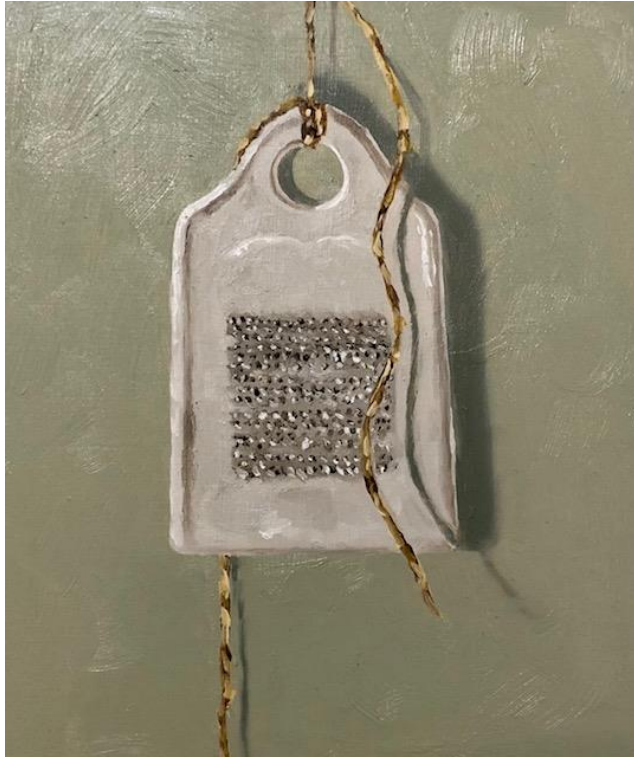

**'Get forked'**; oil on board, 20x22.5cm,  
framed, \$690

**'Butter curler 2'**; oil on board, 20x25.5cm,  
framed, \$690

**'Alex's pasta cutter'**; oil on board, 20.5x25.5, framed, \$690

**'Dancing brush'**; oil on board, 20x25.5cm, framed, \$690

**'Can you hear the sea?'**; oil on board, 20x25.5cm, framed, \$690

'Weird fork 2'; oil on board, 20x25.5cm, framed, \$690

'Silver spoon'; oil on board, 20x25.5cm, framed, \$690

'Orb'; oil on board, 20x25.5cm, framed, \$690

**'Ginger grater'**; oil on board, 20.5x25.5cm, framed, \$690

**'Green brush'**; oil on board, 20x25.5cm, framed, \$690

**'Capsicum'**; oil on board, 20.5x25.5cm, framed, \$690

**Weird fork 1'**; oil on board, 20x25.5cm, framed, \$690