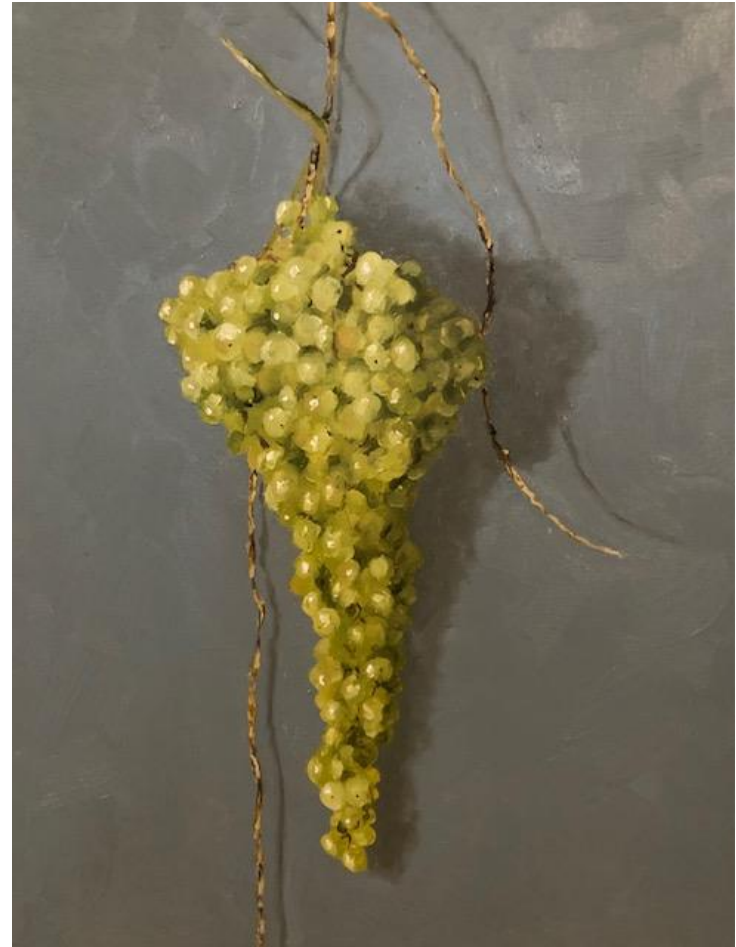

'Egg slice'; oil on board, 28x36cm, framed, \$890

**'Elisa's tea pot'**; oil on board, 28x36cm  
framed, \$890

**'Very rusty cucumber cutter'**; oil on board,  
28x36cm, framed, \$890

'Alex's sieve'; oil on board, 28x36cm, framed, \$890

'Alex's spoon'; oil on board, 28x36cm, framed, \$890

'Fish knife'; oil on board, 28x36cm, framed, \$890

'Cream tea pot'; oil on board, 28x36cm, framed, \$890

'Alex's knife'; oil on board, 28x36cm, framed, \$890

'Sultana grapes'; oil on board, 28x36cm, framed, \$890

'Red grapes'; oil on board, 28x36cm, framed, \$890

'Red back'; oil on board, 28x36cm, framed, \$890

**'Elisa's Dad's sieve'**; oil on board, 23x30.5cm, framed, \$790