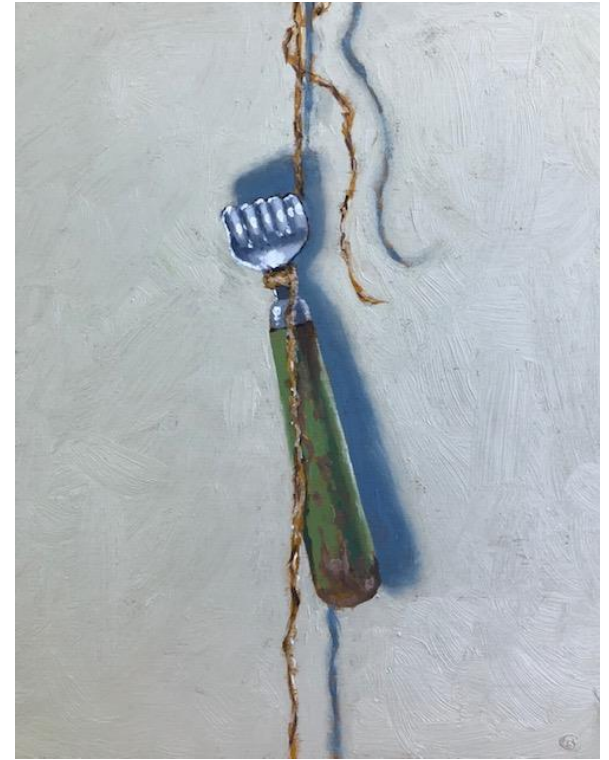

**'Snip snip'**; oil on board, 23x30.5cm, framed, \$790

**'Green chillies'**; oil on board, 23x30.5cm, framed, \$790

**'Spatula'**; oil on board, 20x30.5cm, framed, \$790

**'Copper pot'**; oil on board, 23x30.5cm,  
framed, \$790

**'Pastry thing'**; oil on board, 23x30.5cm,  
framed, \$790

**'Egg flip'**; oil on board, 23x30.5cm, framed, \$790

**'Red chillies'**; oil on board, 23x30.5cm, framed, \$790

**'Butter curler 1'**; oil on board, 20x25.5cm,  
framed, \$690

**'Get forked'**; oil on board, 20x22.5cm,  
framed, \$690

**'Butter curler 2'**; oil on board, 20x25.5cm,  
framed, \$690

**'Alex's pasta cutter'**; oil on board, 20.5x25.5, framed, \$690

**'Dancing brush'**; oil on board, 20x25.5cm, framed, \$690