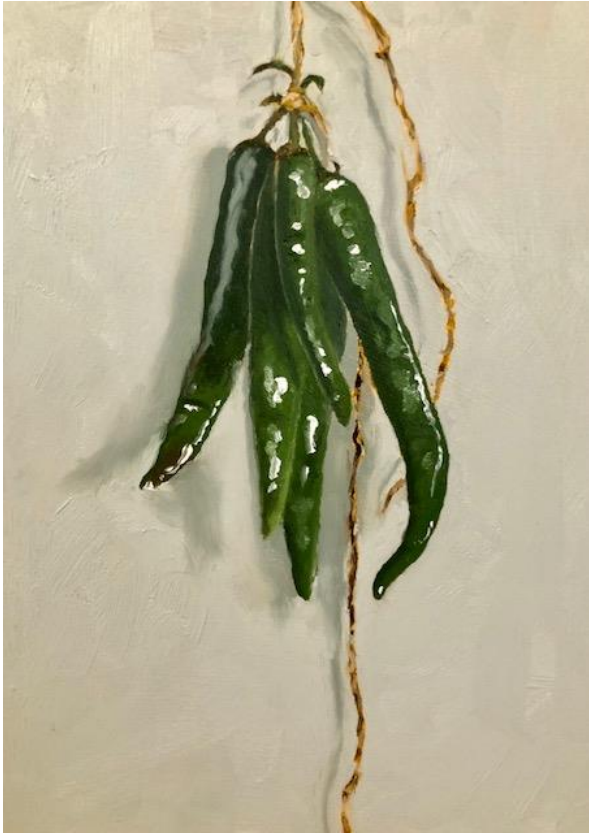

'Egg slice'; oil on board, 28x36cm, framed, \$890

**'Elisa's tea pot'**; oil on board, 28x36cm  
framed, \$890

**'Very rusty cucumber cutter'**; oil on board,  
28x36cm, framed, \$890

'Alex's sieve'; oil on board, 28x36cm, framed, \$890

'Alex's spoon'; oil on board, 28x36cm, framed, \$890

'Fish knife'; oil on board, 28x36cm, framed, \$890

'Cream tea pot'; oil on board, 28x36cm, framed, \$890

'Alex's knife'; oil on board, 28x36cm, framed, \$890

'Sultana grapes'; oil on board, 28x36cm, framed, \$890

'Red grapes'; oil on board, 28x36cm, framed, \$890

'Red back'; oil on board, 28x36cm, framed, \$890

**'Elisa's Dad's sieve'**; oil on board, 23x30.5cm, framed, \$790

**'Snip snip'**; oil on board, 23x30.5cm, framed, \$790

**'Green chillies'**; oil on board, 23x30.5cm, framed, \$790

**'Spatula'**; oil on board, 20x30.5cm, framed, \$790

**'Copper pot'**; oil on board, 23x30.5cm,  
framed, \$790