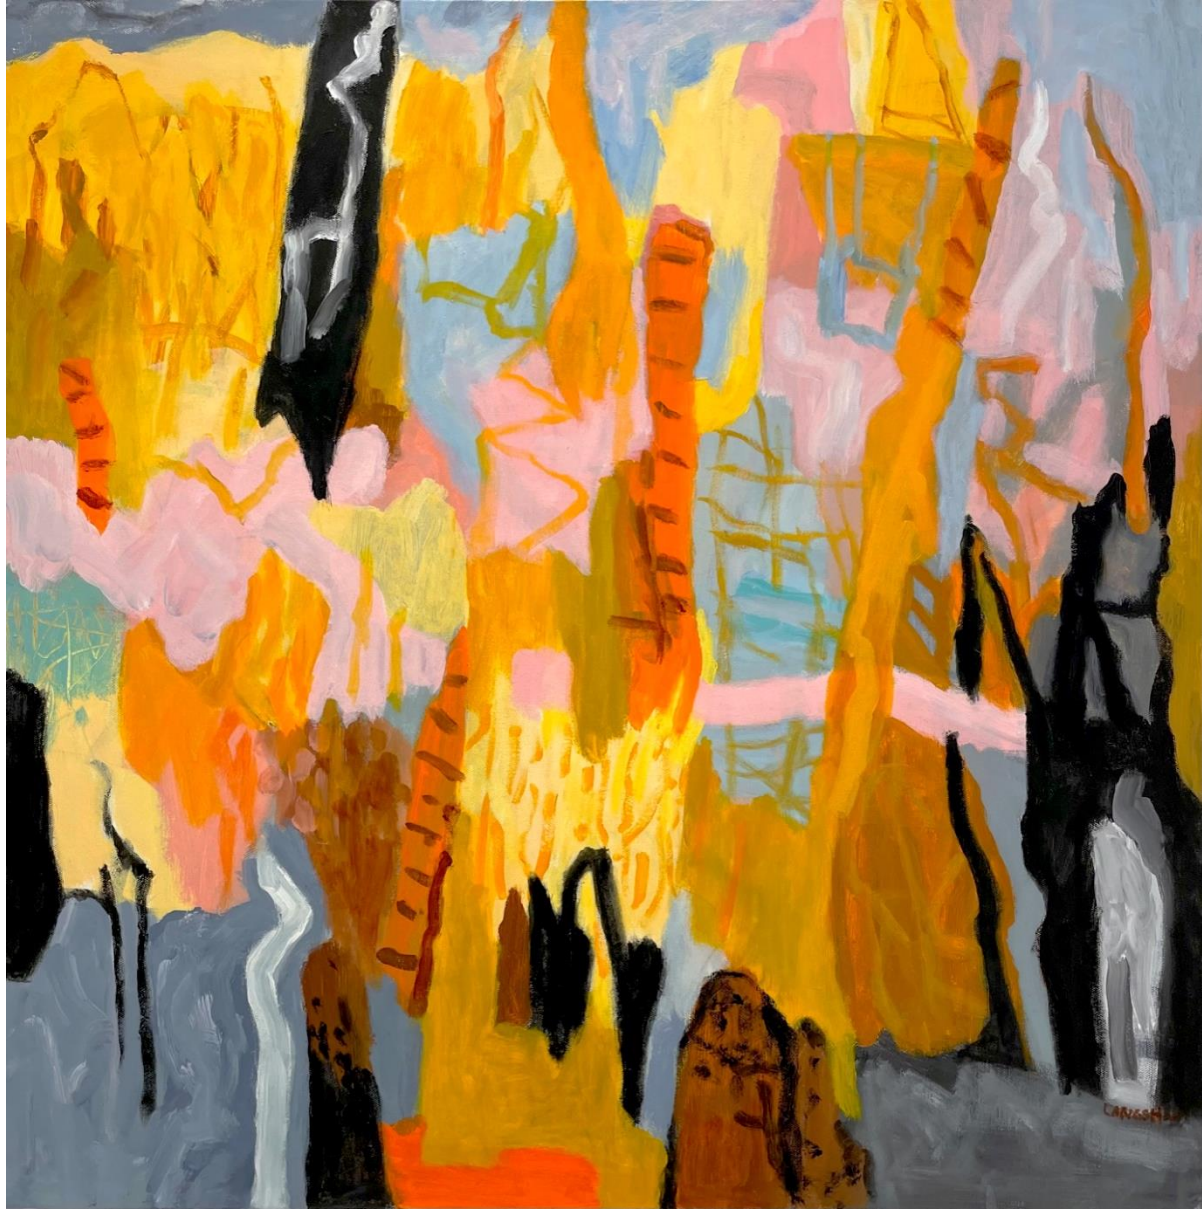

'Pilbara Landscape I' oil on canvas 30x30cm  
framed \$900

'Pilbara Landscape II' oil on canvas 30x30cm  
framed \$900

'Flames in the Bush' acrylic on paper 30x30cm framed behind glass \$900

'On the Water' acrylic on paper 30x30cm framed behind glass \$900

'Landscape Patterns' oil on board 30x40cm framed \$950

'Dry Season Fires' oil on board 30x40cm framed \$950

'Reflections' acrylic on canvas 60x60cm framed \$2,200

'Banksias and Gumnuts' acrylic on canvas 60x60cm framed \$2,200

'From the Bay' acrylic on canvas 60x60cm framed \$2,200

'Interior II' acrylic on canvas 60x60cm framed \$2,200

'Room' oil on canvas 60x60cm framed \$2,200

'Salmon Gum Regeneration' acrylic on canvas 60x60cm framed \$2,200

'Concerto' mixed media on paper 57x76cm framed \$2,500

'Fire Patterns Kimberley' acrylic on canvas 76x76cm framed \$3,500

'The Gorge, Stradbroke' oil on canvas 80x80cm framed \$3,500

For enquiries contact: [info@projectgallery90.com](mailto:info@projectgallery90.com)  
Kate Hopkinson Pointer 0402 144 350