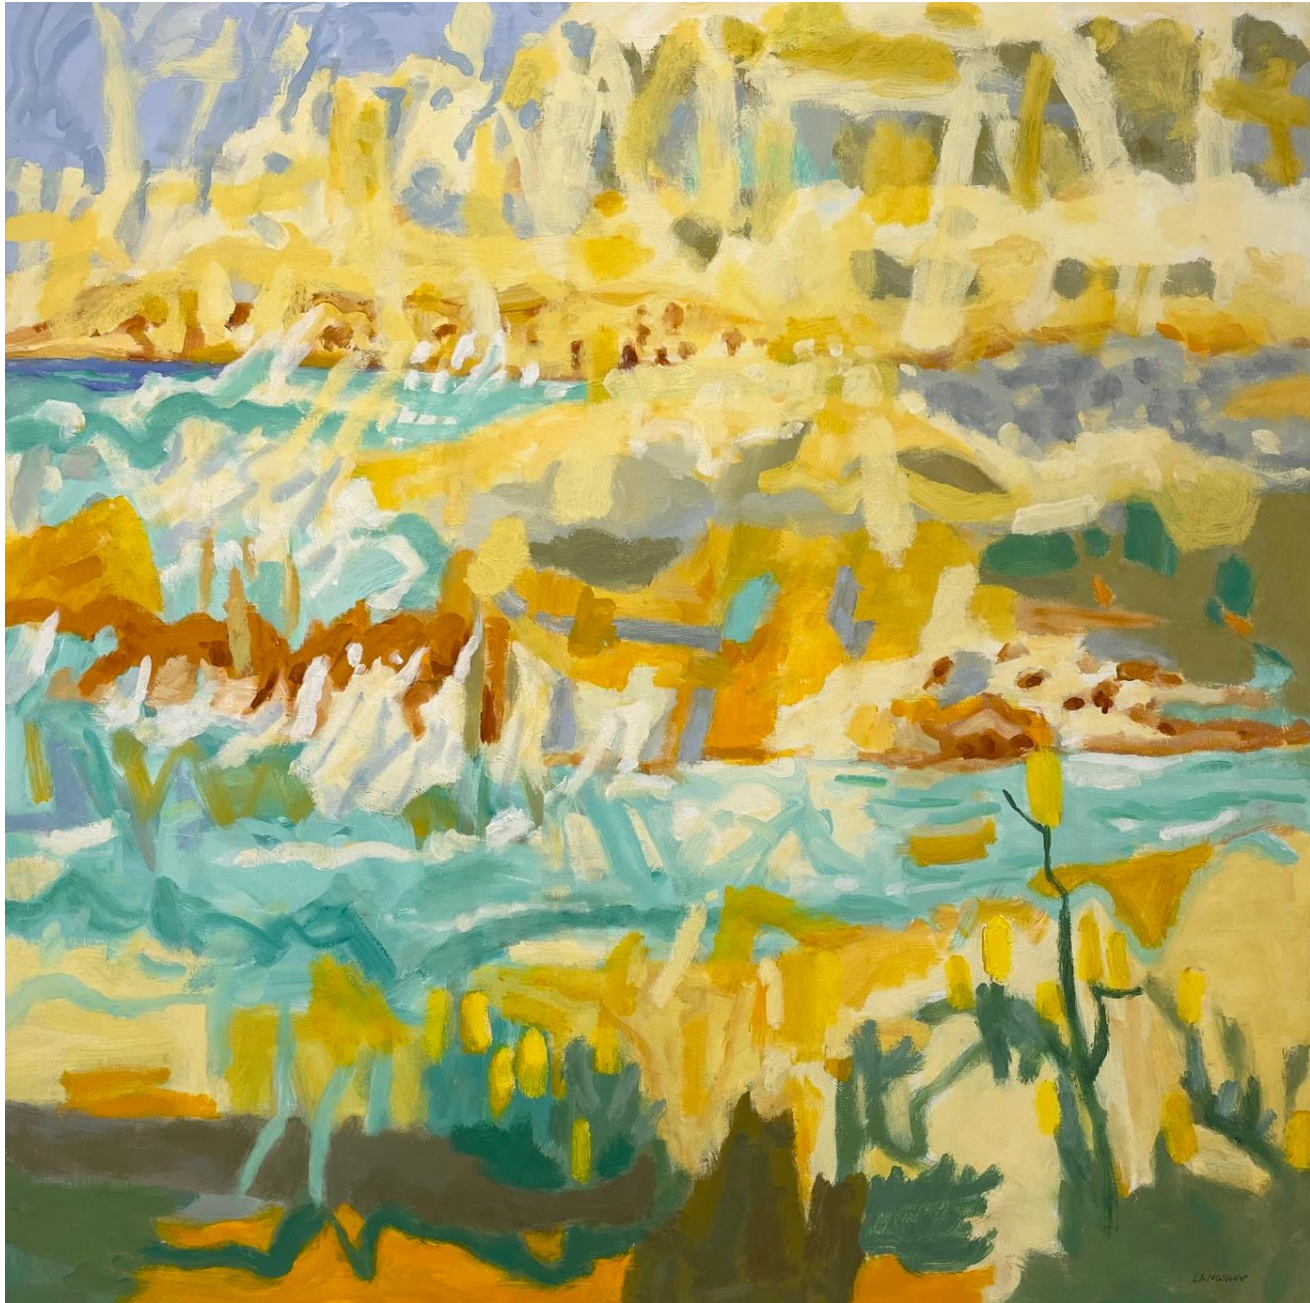

'Pilbara Landscape I' oil on canvas 30x30cm  
framed \$900

'Pilbara Landscape II' oil on canvas 30x30cm  
framed \$900

'Flames in the Bush' acrylic on paper 30x30cm framed behind glass \$900

'On the Water' acrylic on paper 30x30cm framed behind glass \$900

'Landscape Patterns' oil on board 30x40cm framed \$950

'Dry Season Fires' oil on board 30x40cm framed \$950

'Reflections' acrylic on canvas 60x60cm framed \$2,200

'Banksias and Gumnuts' acrylic on canvas 60x60cm framed \$2,200

'From the Bay' acrylic on canvas 60x60cm framed \$2,200

'Interior II' acrylic on canvas 60x60cm framed \$2,200

'Room' oil on canvas 60x60cm framed \$2,200

'Salmon Gum Regeneration' acrylic on canvas 60x60cm framed \$2,200

'Concerto' mixed media on paper 57x76cm framed \$2,500

'Fire Patterns Kimberley' acrylic on canvas 76x76cm framed \$3,500

'The Gorge, Stradbroke' oil on canvas 80x80cm framed \$3,500

For enquiries contact: [info@projectgallery90.com](mailto:info@projectgallery90.com)  
Kate Hopkinson Pointer 0402 144 350