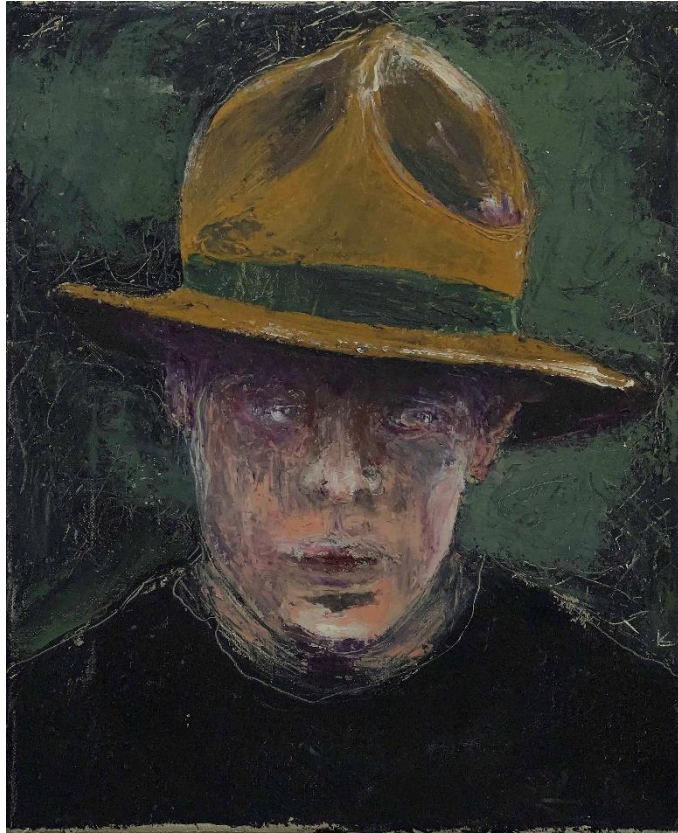

Contents:

[Works by Kevin Low](#) 1

[Works by Ben Guthleben](#) 25

Works by Kevin Low

'The Dandy'
oil on canvas
60x50cm
framed
\$2,090

'Sleepy Baby' oil on canvas 60x50cm framed \$2,090

'Lotte the Actor' oil on canvas 60x50cm framed \$2,090

'Dancers' oil on board 52x49cm framed \$1,990

'Three Men' oil on board 54x48cm framed \$1,990

'The Two Violets' oil on board 40x50cm framed \$1,850

'Lilac Skirt' oil on board 50x40cm framed \$1,850

'The Connoisseur' oil on jute canvas 50x40cm framed \$1,850

'Emperor' oil on jute canvas 50x40cm framed \$1,850

'The Dryleys Pig' oil on linen laid on board 36x29cm
framed \$1,450

'Friockhiem Boy with his Rabbit' oil on linen laid on board 36x29cm framed \$1,450

'The Shakespearian' oil on linen laid on board
36x29cm framed \$1,450

'Lovers Loving' oil on board 35x28cm framed \$1,450

'The Appellation' oil on canvas 30x25cm framed
\$1,290

'Troubled Man (XVI)' oil on linen laid on board
25x20cm framed \$1,150