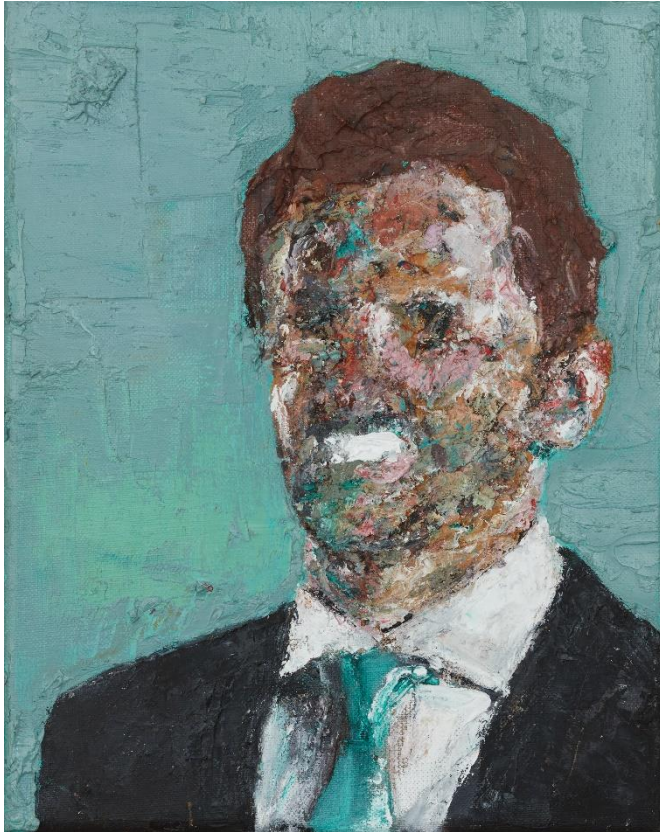

Contents:

[Works by Kevin Low](#) 1

[Works by Ben Guthleben](#) 25

Works by Kevin Low

'The Dandy'
oil on canvas
60x50cm
framed
\$2,090

'Sleepy Baby' oil on canvas 60x50cm framed \$2,090

'Lotte the Actor' oil on canvas 60x50cm framed \$2,090

'Dancers' oil on board 52x49cm framed \$1,990

'Three Men' oil on board 54x48cm framed \$1,990

'The Two Violets' oil on board 40x50cm framed \$1,850

'Lilac Skirt' oil on board 50x40cm framed \$1,850

'The Connoisseur' oil on jute canvas 50x40cm framed \$1,850

'Charles I' oil on board 29x21cm framed
\$790

'Charles II' oil on board 29x21cm framed
\$790

'Her Maj 2023' oil on board 29x21cm
framed \$790

'Capitalism I' oil on board 25x20cm framed
\$720

'Capitalism II' oil on linen 30x24cm framed
\$790