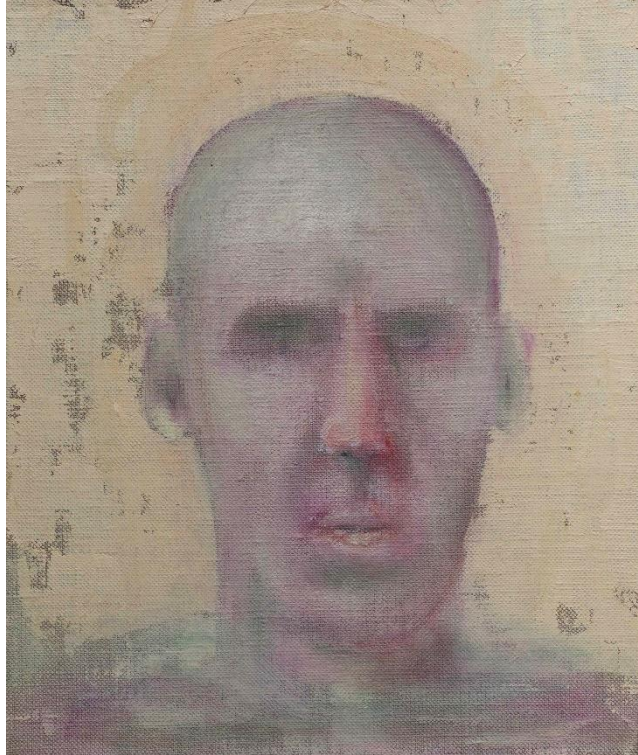

Contents:

[Works by Kevin Low](#) 1

[Works by Ben Guthleben](#) 25

Works by Kevin Low

'The Dandy'
oil on canvas
60x50cm
framed
\$2,090

'Sleepy Baby' oil on canvas 60x50cm framed \$2,090

'Lotte the Actor' oil on canvas 60x50cm framed \$2,090

'Troubled Man (XV)' oil on linen laid on board
25x20cm framed \$1,150

'Troubled Man (XII)' oil on linen laid on board
25x20cm framed \$1,150

'Troubled Man (XIV)' oil on linen laid on board
25x20cm framed \$1,150

'Troubled Man (XIII)' oil on linen laid on board
25x20cm framed \$1,150

'Troubled Man (XX)' oil on linen laid on board
25x20cm framed \$1,150

'Troubled Man (VIII)' oil on linen laid on board 21.5x18cm framed \$1,050