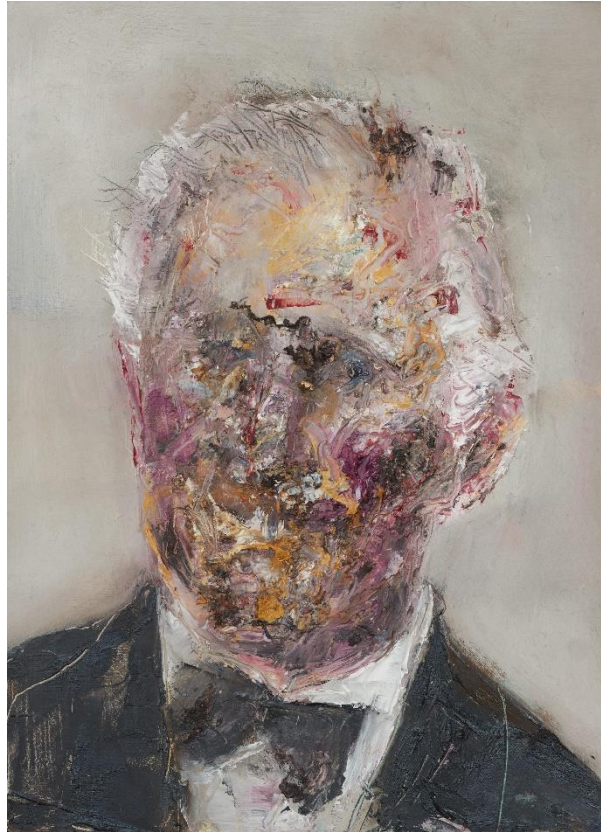

'Pink suit' oil on board 24x18cm framed \$690

'Vlad 2023' oil on board 24x18cm framed
\$690

'Lady Agnew (after JSS)' oil on canvas
30.5x25.3cm framed \$790

'Jordan' oil on board 30.5x23cm framed \$790

'Marj' oil on board 30.3x22.5cm framed \$790

'Rupert' oil on board 30.3x22.5cm framed
\$790

'Elon' oil on board 29x21cm framed \$790

'DJT I' oil on board 30.5x23cm framed \$790

'DJT II' oil on board 30.5x23cm framed \$790

'Harry' oil on board 30.5x23cm framed \$790

'Charles I' oil on board 29x21cm framed
\$790

'Charles II' oil on board 29x21cm framed
\$790

'Her Maj 2023' oil on board 29x21cm
framed \$790

'Capitalism I' oil on board 25x20cm framed
\$720

'Capitalism II' oil on linen 30x24cm framed
\$790