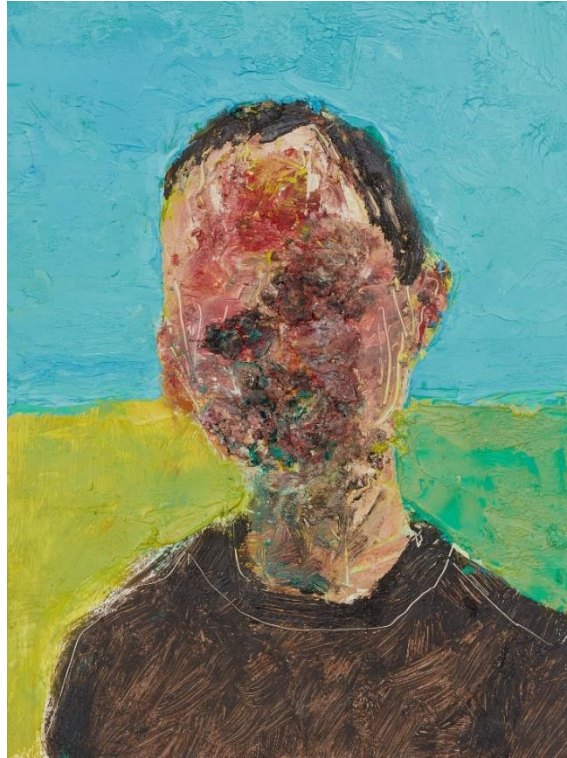

Contents:

[Works by Kevin Low](#) 1

[Works by Ben Guthleben](#) 25

Works by Kevin Low

'The Dandy'
oil on canvas
60x50cm
framed
\$2,090

'Sleepy Baby' oil on canvas 60x50cm framed \$2,090

'Lotte the Actor' oil on canvas 60x50cm framed \$2,090

'Troubled Man (VI)' oil on linen laid on board
21.5x18cm framed \$1,050

'Thinking Man' oil on linen laid on board
21.5x18cm framed \$1,050

'Sinking Man' oil on linen laid on board
21.5x18cm framed \$1,050

Works by Ben Guthleben

'Self-portrait I' oil on aluminium 39x32.8cm framed \$890

'Self-portrait II' oil on linen 26.5x25cm framed \$820

'Head on blue, yellow and green' oil on board 20x15cm framed \$650

'Self-portrait on blue' oil on board
20x15cm framed \$650