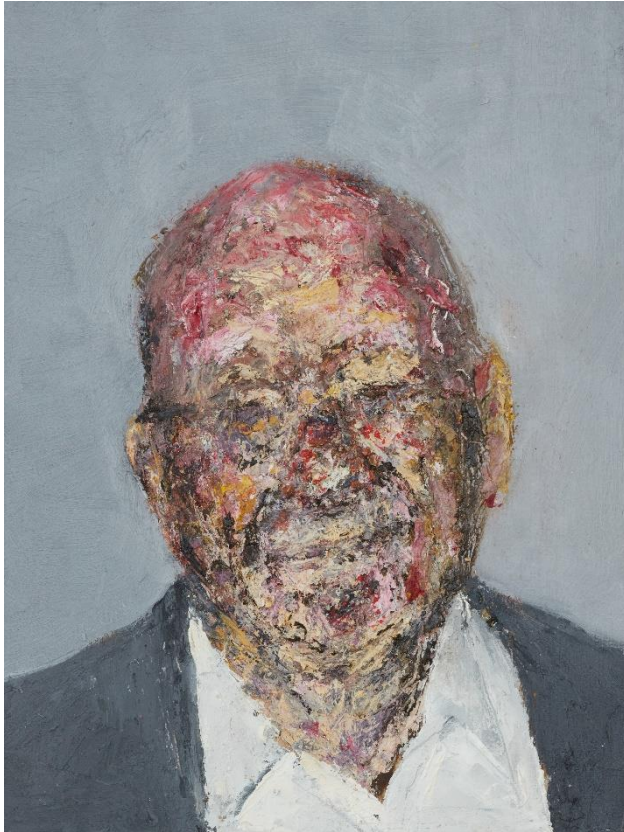

'Head on grey I' oil on board 20x15cm
framed \$650

'Head on grey II' oil on board 20x15cm
framed \$650

'BG I' oil on board 20x15cm framed \$650

'BG II' oil on board 20x15cm framed \$650

'BG III' oil on board 20x15cm framed \$650

'Pink suit' oil on board 24x18cm framed \$690

'Vlad 2023' oil on board 24x18cm framed
\$690

'Lady Agnew (after JSS)' oil on canvas
30.5x25.3cm framed \$790

'Jordan' oil on board 30.5x23cm framed \$790

'Marj' oil on board 30.3x22.5cm framed \$790

'Rupert' oil on board 30.3x22.5cm framed
\$790

'Elon' oil on board 29x21cm framed \$790

'DJT I' oil on board 30.5x23cm framed \$790

'DJT II' oil on board 30.5x23cm framed \$790

'Harry' oil on board 30.5x23cm framed \$790

'Charles I' oil on board 29x21cm framed
\$790

'Charles II' oil on board 29x21cm framed
\$790

'Her Maj 2023' oil on board 29x21cm
framed \$790

'Capitalism I' oil on board 25x20cm framed
\$720

'Capitalism II' oil on linen 30x24cm framed
\$790