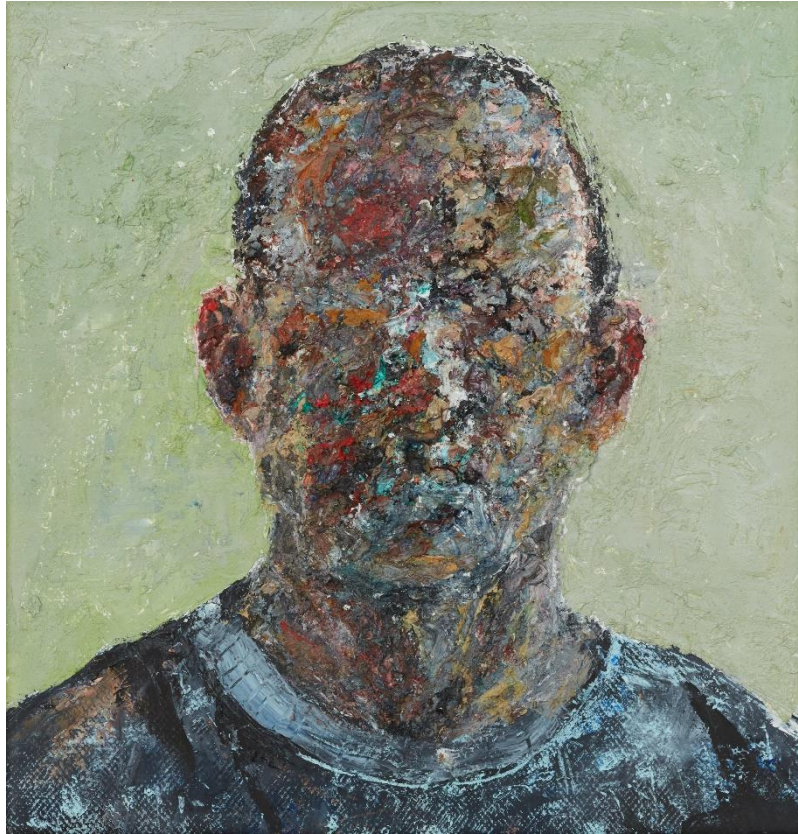

Contents:

[Works by Kevin Low](#) 1

[Works by Ben Guthleben](#) 25

Works by Kevin Low

'The Dandy'
oil on canvas
60x50cm
framed
\$2,090

'Sleepy Baby' oil on canvas 60x50cm framed \$2,090

'Lotte the Actor' oil on canvas 60x50cm framed \$2,090

'Dancers' oil on board 52x49cm framed \$1,990

'Three Men' oil on board 54x48cm framed \$1,990

'The Two Violets' oil on board 40x50cm framed \$1,850

'Lilac Skirt' oil on board 50x40cm framed \$1,850

'The Connoisseur' oil on jute canvas 50x40cm framed \$1,850

'Troubled Man (VI)' oil on linen laid on board
21.5x18cm framed \$1,050

'Thinking Man' oil on linen laid on board
21.5x18cm framed \$1,050

'Sinking Man' oil on linen laid on board
21.5x18cm framed \$1,050

Works by Ben Guthleben

'Self-portrait I' oil on aluminium 39x32.8cm framed \$890

'Self-portrait II' oil on linen 26.5x25cm framed \$820

'Head on blue, yellow and green' oil on board 20x15cm framed \$650

'Self-portrait on blue' oil on board
20x15cm framed \$650