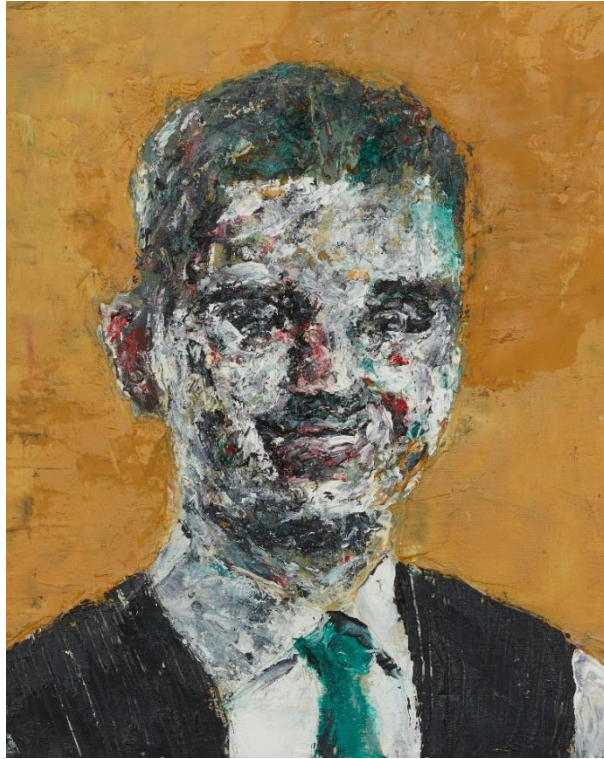

Contents:

[Works by Kevin Low](#) 1

[Works by Ben Guthleben](#) 25

Works by Kevin Low

'The Dandy'
oil on canvas
60x50cm
framed
\$2,090

'Sleepy Baby' oil on canvas 60x50cm framed \$2,090

'Lotte the Actor' oil on canvas 60x50cm framed \$2,090

'Dancers' oil on board 52x49cm framed \$1,990

'Three Men' oil on board 54x48cm framed \$1,990

'The Two Violets' oil on board 40x50cm framed \$1,850

'Lilac Skirt' oil on board 50x40cm framed \$1,850

'The Connoisseur' oil on jute canvas 50x40cm framed \$1,850

'Rupert' oil on board 30.3x22.5cm framed
\$790

'Elon' oil on board 29x21cm framed \$790

'DJT I' oil on board 30.5x23cm framed \$790

'DJT II' oil on board 30.5x23cm framed \$790

'Harry' oil on board 30.5x23cm framed \$790

'Charles I' oil on board 29x21cm framed
\$790

'Charles II' oil on board 29x21cm framed
\$790

'Her Maj 2023' oil on board 29x21cm
framed \$790

'Capitalism I' oil on board 25x20cm framed
\$720

'Capitalism II' oil on linen 30x24cm framed
\$790