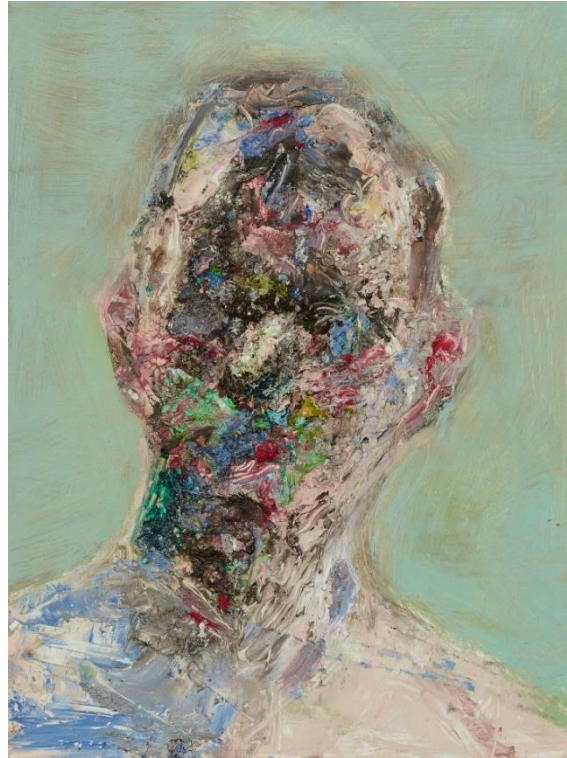

Contents:

[Works by Kevin Low](#) 1

[Works by Ben Guthleben](#) 25

Works by Kevin Low

'The Dandy'
oil on canvas
60x50cm
framed
\$2,090

'Sleepy Baby' oil on canvas 60x50cm framed \$2,090

'Lotte the Actor' oil on canvas 60x50cm framed \$2,090

'Troubled Man (VI)' oil on linen laid on board
21.5x18cm framed \$1,050

'Thinking Man' oil on linen laid on board
21.5x18cm framed \$1,050

'Sinking Man' oil on linen laid on board
21.5x18cm framed \$1,050

Works by Ben Guthleben

'Self-portrait I' oil on aluminium 39x32.8cm framed \$890

'Self-portrait II' oil on linen 26.5x25cm framed \$820

'Head on blue, yellow and green' oil on board 20x15cm framed \$650

'Self-portrait on blue' oil on board
20x15cm framed \$650

'Self-portrait on pink' oil on board
20x15cm framed \$650

'Red shirt' oil on board 20x15cm framed
\$650

'Self-portrait on green' oil on board
20x15cm framed \$650

'Self-portrait blue t-shirt' oil on board
20x15cm framed \$650