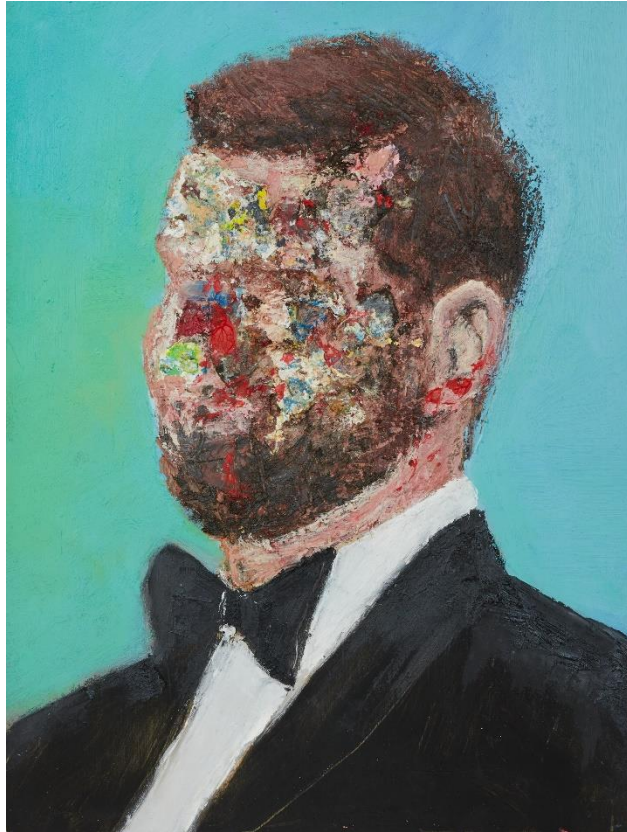

'Dancers' oil on board 52x49cm framed \$1,990

'Three Men' oil on board 54x48cm framed \$1,990

'The Two Violets' oil on board 40x50cm framed \$1,850

'Lilac Skirt' oil on board 50x40cm framed \$1,850

'The Connoisseur' oil on jute canvas 50x40cm framed \$1,850

'Pink suit' oil on board 24x18cm framed \$690

'Vlad 2023' oil on board 24x18cm framed
\$690

'Lady Agnew (after JSS)' oil on canvas
30.5x25.3cm framed \$790

'Jordan' oil on board 30.5x23cm framed \$790

'Marj' oil on board 30.3x22.5cm framed \$790

'Rupert' oil on board 30.3x22.5cm framed
\$790

'Elon' oil on board 29x21cm framed \$790

'DJT I' oil on board 30.5x23cm framed \$790

'DJT II' oil on board 30.5x23cm framed \$790

'Harry' oil on board 30.5x23cm framed \$790

'Charles I' oil on board 29x21cm framed
\$790

'Charles II' oil on board 29x21cm framed
\$790

'Her Maj 2023' oil on board 29x21cm
framed \$790

'Capitalism I' oil on board 25x20cm framed
\$720

'Capitalism II' oil on linen 30x24cm framed
\$790