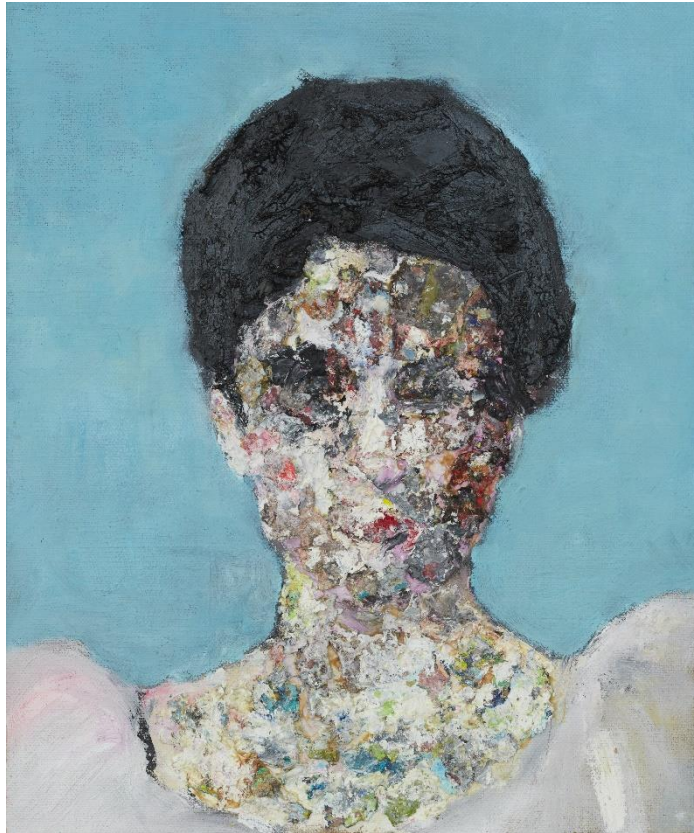

'Head on grey I' oil on board 20x15cm
framed \$650

'Head on grey II' oil on board 20x15cm
framed \$650

'BG I' oil on board 20x15cm framed \$650

'BG II' oil on board 20x15cm framed \$650

'BG III' oil on board 20x15cm framed \$650

'Pink suit' oil on board 24x18cm framed \$690

'Vlad 2023' oil on board 24x18cm framed
\$690

'Lady Agnew (after JSS)' oil on canvas
30.5x25.3cm framed \$790

'Jordan' oil on board 30.5x23cm framed \$790

'Marj' oil on board 30.3x22.5cm framed \$790