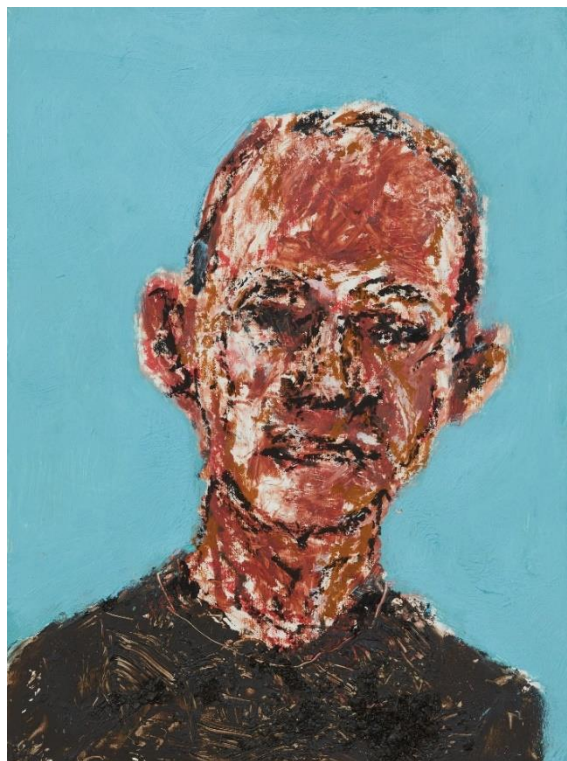

Works by Ben Guthleben

'Self-portrait I' oil on aluminium 39x32.8cm framed \$890

'Self-portrait II' oil on linen 26.5x25cm framed \$820

'Head on blue, yellow and green' oil on board 20x15cm framed \$650

'Self-portrait on blue' oil on board
20x15cm framed \$650

'Self-portrait on pink' oil on board
20x15cm framed \$650

'Red shirt' oil on board 20x15cm framed
\$650

'Self-portrait on green' oil on board
20x15cm framed \$650

'Self-portrait blue t-shirt' oil on board
20x15cm framed \$650