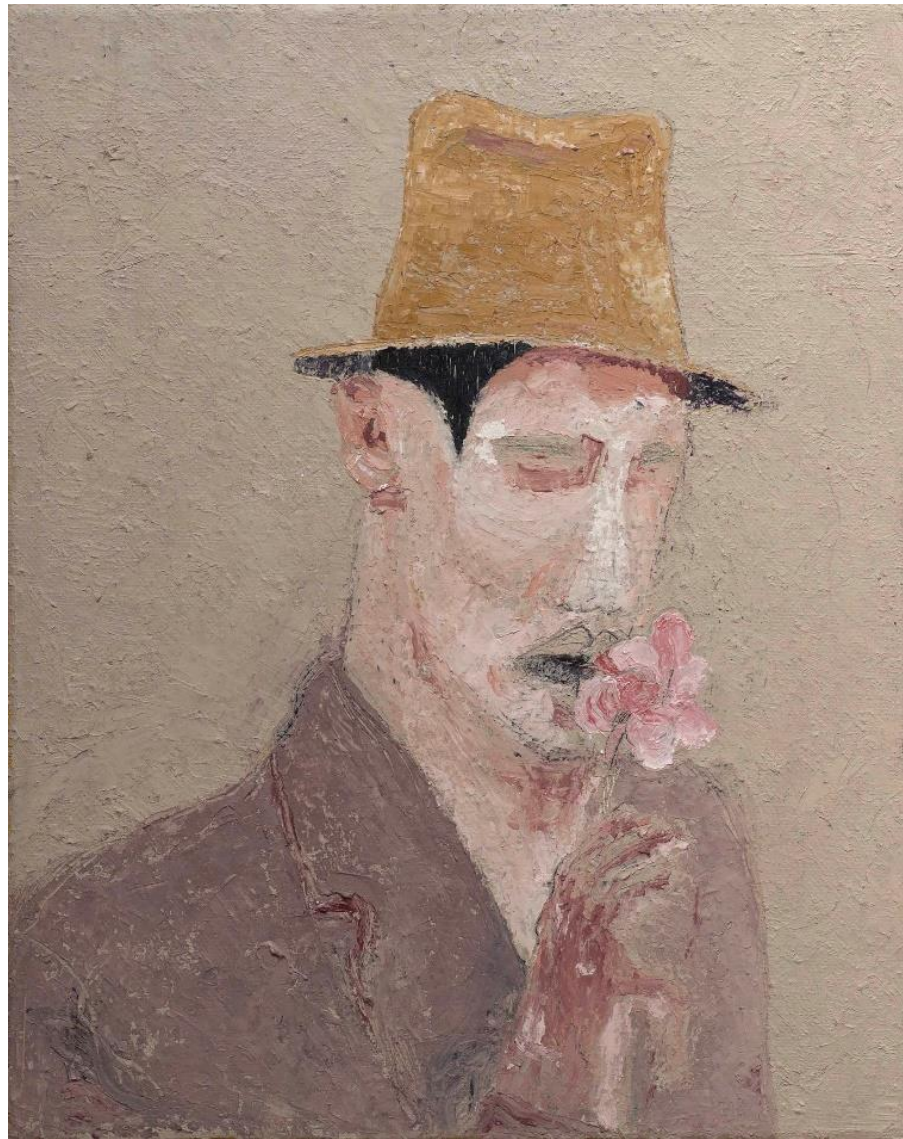

Contents:

[Works by Kevin Low](#) 1

[Works by Ben Guthleben](#) 25

Works by Kevin Low

'The Dandy'
oil on canvas
60x50cm
framed
\$2,090

'Sleepy Baby' oil on canvas 60x50cm framed \$2,090

'Lotte the Actor' oil on canvas 60x50cm framed \$2,090

'Dancers' oil on board 52x49cm framed \$1,990

'Three Men' oil on board 54x48cm framed \$1,990

'The Two Violets' oil on board 40x50cm framed \$1,850

'Lilac Skirt' oil on board 50x40cm framed \$1,850

'The Connoisseur' oil on jute canvas 50x40cm framed \$1,850

'Emperor' oil on jute canvas 50x40cm framed \$1,850

'The Dryleys Pig' oil on linen laid on board 36x29cm
framed \$1,450

'Friockhiem Boy with his Rabbit' oil on linen laid on board 36x29cm framed \$1,450