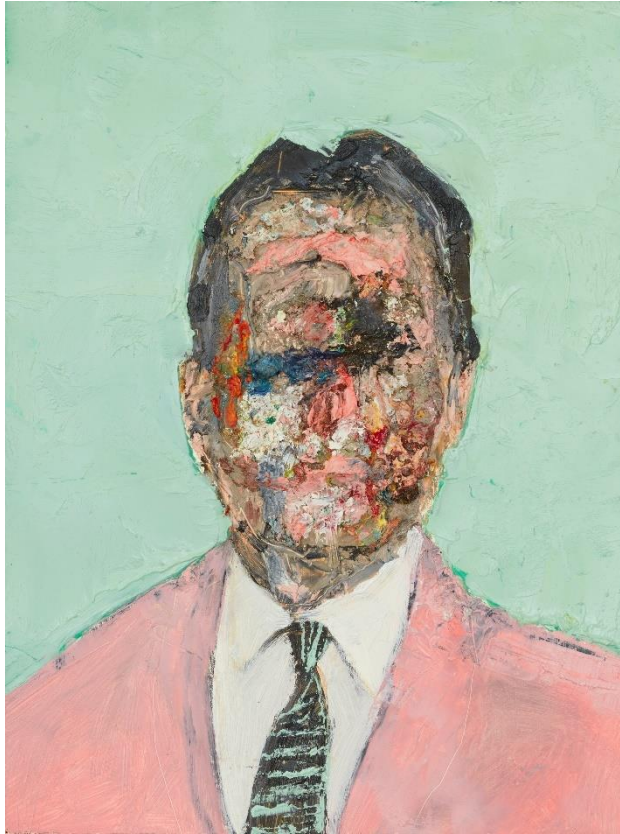

Contents:

[Works by Kevin Low](#) 1

[Works by Ben Guthleben](#) 25

Works by Kevin Low

'The Dandy'
oil on canvas
60x50cm
framed
\$2,090

'Sleepy Baby' oil on canvas 60x50cm framed \$2,090

'Lotte the Actor' oil on canvas 60x50cm framed \$2,090

'Dancers' oil on board 52x49cm framed \$1,990

'Three Men' oil on board 54x48cm framed \$1,990

'The Two Violets' oil on board 40x50cm framed \$1,850

'Lilac Skirt' oil on board 50x40cm framed \$1,850

'The Connoisseur' oil on jute canvas 50x40cm framed \$1,850

'Head on grey I' oil on board 20x15cm
framed \$650

'Head on grey II' oil on board 20x15cm
framed \$650

'BG I' oil on board 20x15cm framed \$650

'BG II' oil on board 20x15cm framed \$650

'BG III' oil on board 20x15cm framed \$650

'Pink suit' oil on board 24x18cm framed \$690

'Vlad 2023' oil on board 24x18cm framed
\$690

'Lady Agnew (after JSS)' oil on canvas
30.5x25.3cm framed \$790

'Jordan' oil on board 30.5x23cm framed \$790

'Marj' oil on board 30.3x22.5cm framed \$790