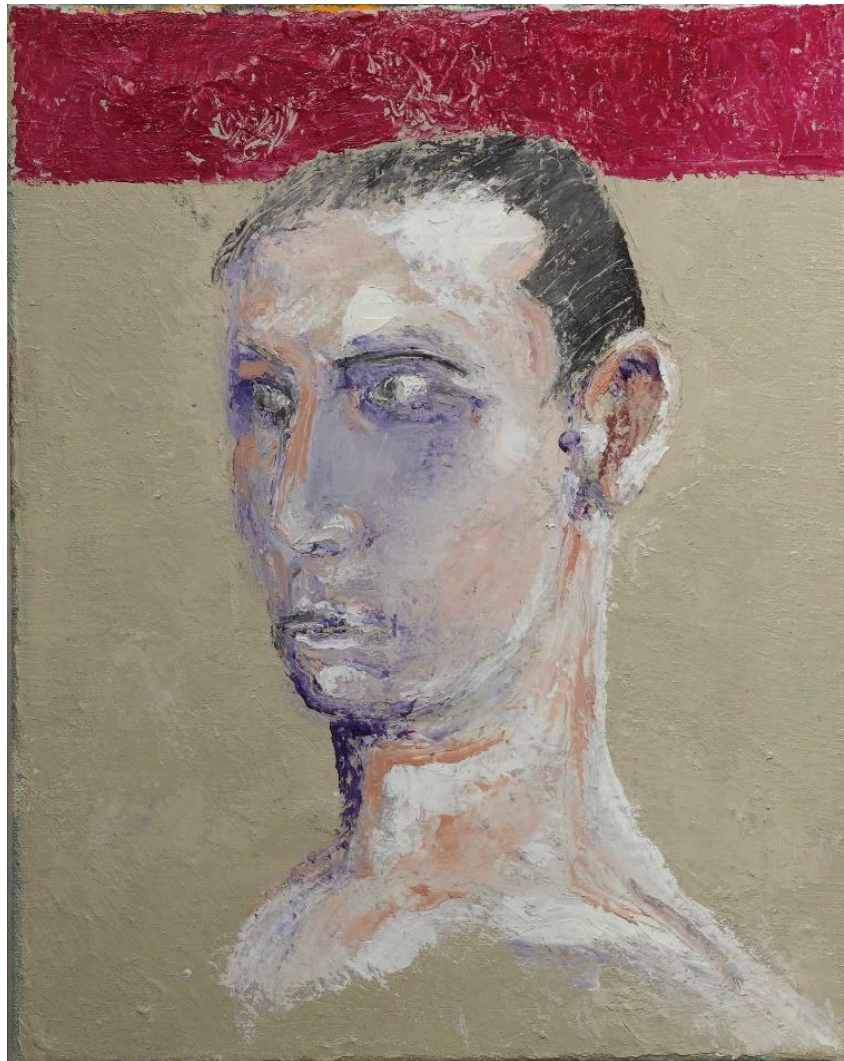

Contents:

[Works by Kevin Low](#) 1

[Works by Ben Guthleben](#) 25

Works by Kevin Low

'The Dandy'
oil on canvas
60x50cm
framed
\$2,090

'Sleepy Baby' oil on canvas 60x50cm framed \$2,090

'Lotte the Actor' oil on canvas 60x50cm framed \$2,090

'Dancers' oil on board 52x49cm framed \$1,990

'Three Men' oil on board 54x48cm framed \$1,990

'The Two Violets' oil on board 40x50cm framed \$1,850

'Lilac Skirt' oil on board 50x40cm framed \$1,850

'The Connoisseur' oil on jute canvas 50x40cm framed \$1,850

'Emperor' oil on jute canvas 50x40cm framed \$1,850

'The Dryleys Pig' oil on linen laid on board 36x29cm
framed \$1,450

'Friockhiem Boy with his Rabbit' oil on linen laid on board 36x29cm framed \$1,450

'The Shakespearian' oil on linen laid on board
36x29cm framed \$1,450

'Lovers Loving' oil on board 35x28cm framed \$1,450

'The Appellation' oil on canvas 30x25cm framed
\$1,290

'Troubled Man (XVI)' oil on linen laid on board
25x20cm framed \$1,150