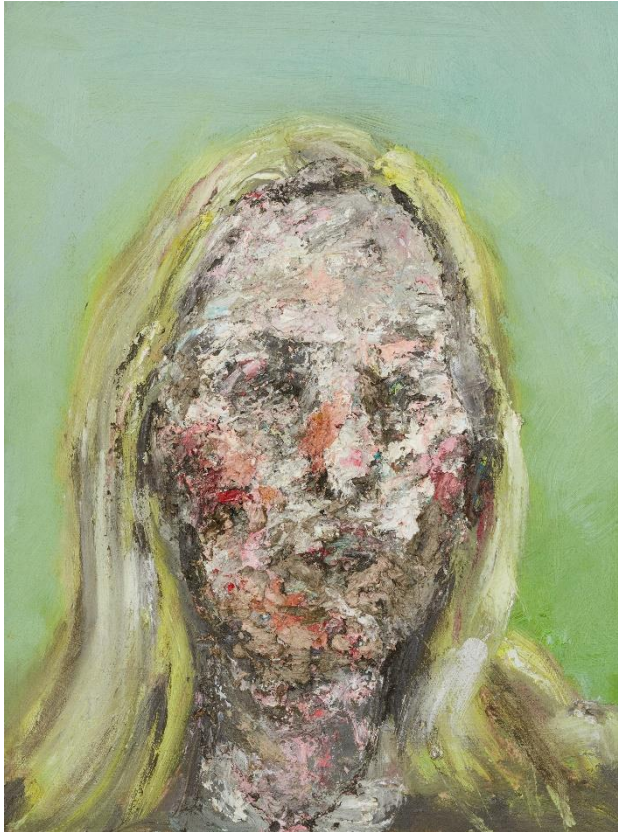

'Dancers' oil on board 52x49cm framed \$1,990

'Three Men' oil on board 54x48cm framed \$1,990

'The Two Violets' oil on board 40x50cm framed \$1,850

'Lilac Skirt' oil on board 50x40cm framed \$1,850

'The Connoisseur' oil on jute canvas 50x40cm framed \$1,850

'Head on grey I' oil on board 20x15cm
framed \$650

'Head on grey II' oil on board 20x15cm
framed \$650

'BG I' oil on board 20x15cm framed \$650

'BG II' oil on board 20x15cm framed \$650

'BG III' oil on board 20x15cm framed \$650

'Pink suit' oil on board 24x18cm framed \$690

'Vlad 2023' oil on board 24x18cm framed
\$690

'Lady Agnew (after JSS)' oil on canvas
30.5x25.3cm framed \$790

'Jordan' oil on board 30.5x23cm framed \$790

'Marj' oil on board 30.3x22.5cm framed \$790

'Rupert' oil on board 30.3x22.5cm framed
\$790

'Elon' oil on board 29x21cm framed \$790

'DJT I' oil on board 30.5x23cm framed \$790

'DJT II' oil on board 30.5x23cm framed \$790

'Harry' oil on board 30.5x23cm framed \$790