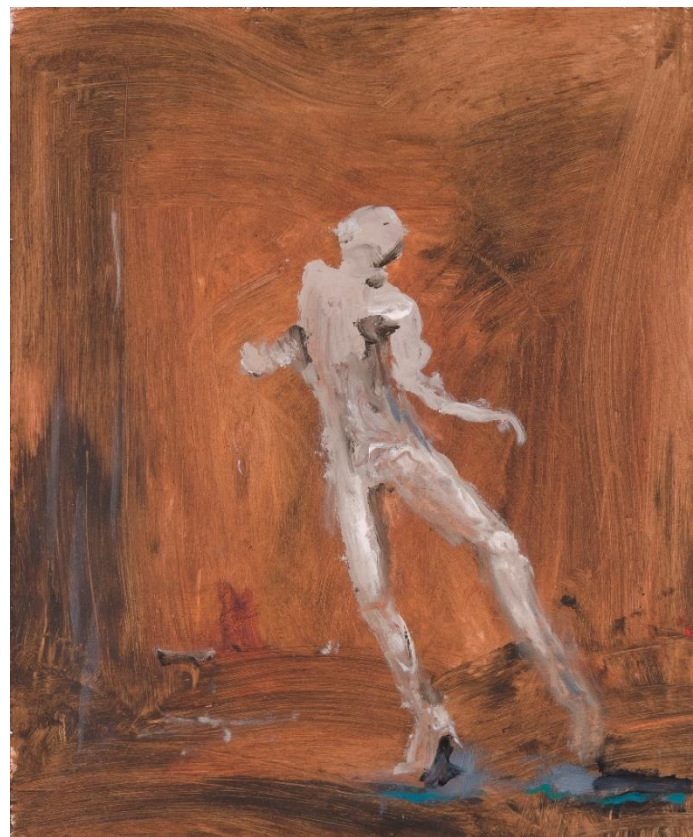

**'Gathered'**; oil on board, 36x29cm, framed, \$1,450

**'Funny Feeling'**; oil on linen on board, 25x20cm, framed, \$1,150

**'Fugitive'**; oil on linen on board, 25x20cm, framed, \$1,150

**'Flowers on a Pedestal'**; oil on linen on board, 30x25cm, framed, \$1,290

**'Dangerous Chair'**; oil on board, 21.5x18cm, framed, \$990

**'Dancer in Heels'**; oil on board, 21.5x18cm, framed, \$990

'Blossom'; oil on linen on board, 25x20cm, framed, \$1,150

'Awkward Ape'; oil on Linen on board. 25x20cm, framed, \$1,150