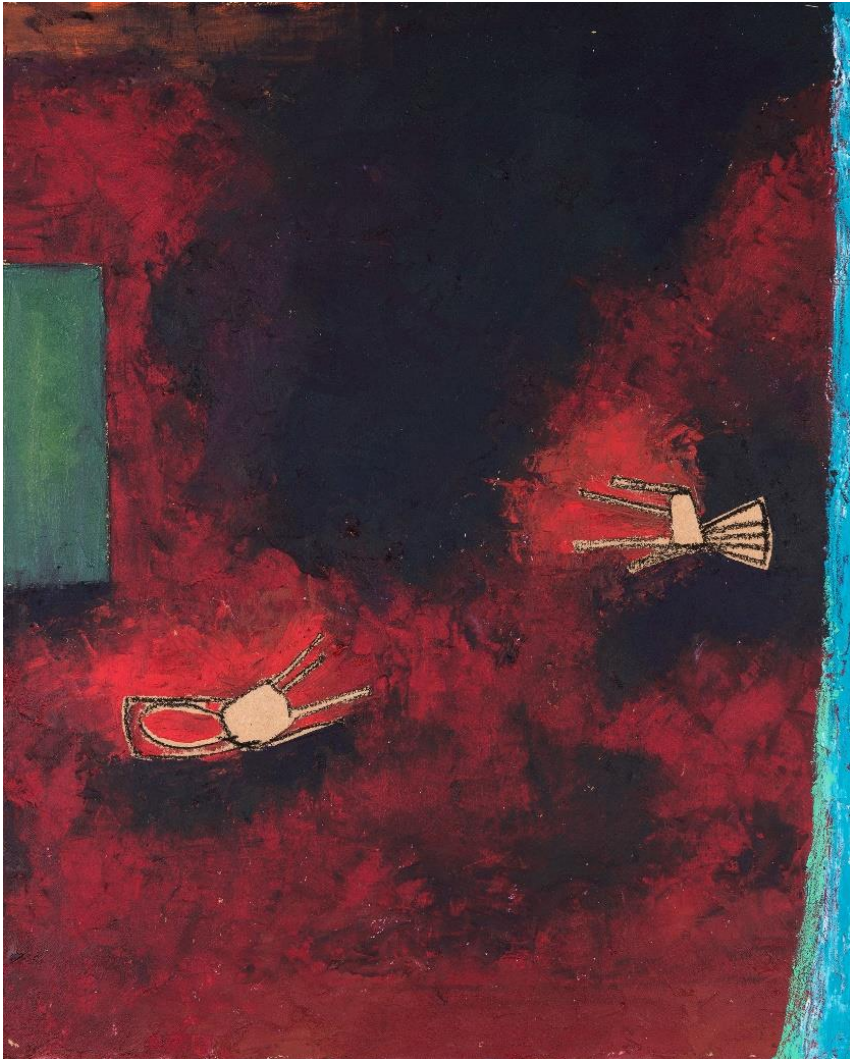

**'Watery Sunbather'**; oil on linen on board, 21.5x18cm, framed, \$990

**'The Gardiner's Chair'**; oil on board, 30x25cm, framed, \$1,290

**'The Gardiner'**; oil on board. 30x25cm, framed, \$1,290

**'Tete a Tete'**; oil on board, 25x30cm, framed, \$1,290

**'Honeymoon'**; oil on board, 25x20cm, framed, \$1,150

'Slight Blush'; oil on board, 30x25cm, framed, \$1,290

'Poltergeist'; oil on hessian, 36x29cm, framed, \$1,450

**'Melancholy Ape'**; oil on linen on board, 25x20cm, framed, \$1,150

**'Mandarin Tower'**; oil on linen on board, 25x20cm, framed, \$1,150

**'Lovely Flowers'**; oil on board, 25x20cm, framed, \$1,150

**'Italian Woman'**; oil on board, 36x29cm, framed, \$1,450

'I thought I had lost you'; oil on linen on board, 30x25cm, framed, \$1,290

'Chair on a cliff looking out to the sea'; oil on linen on board, 25x20cm, framed, \$1,150

'Green Door'; oil on board, 36x29cm, framed, \$1,450

'Ghost in the Garden'; oil on board, 30x25cm, framed, \$1,290