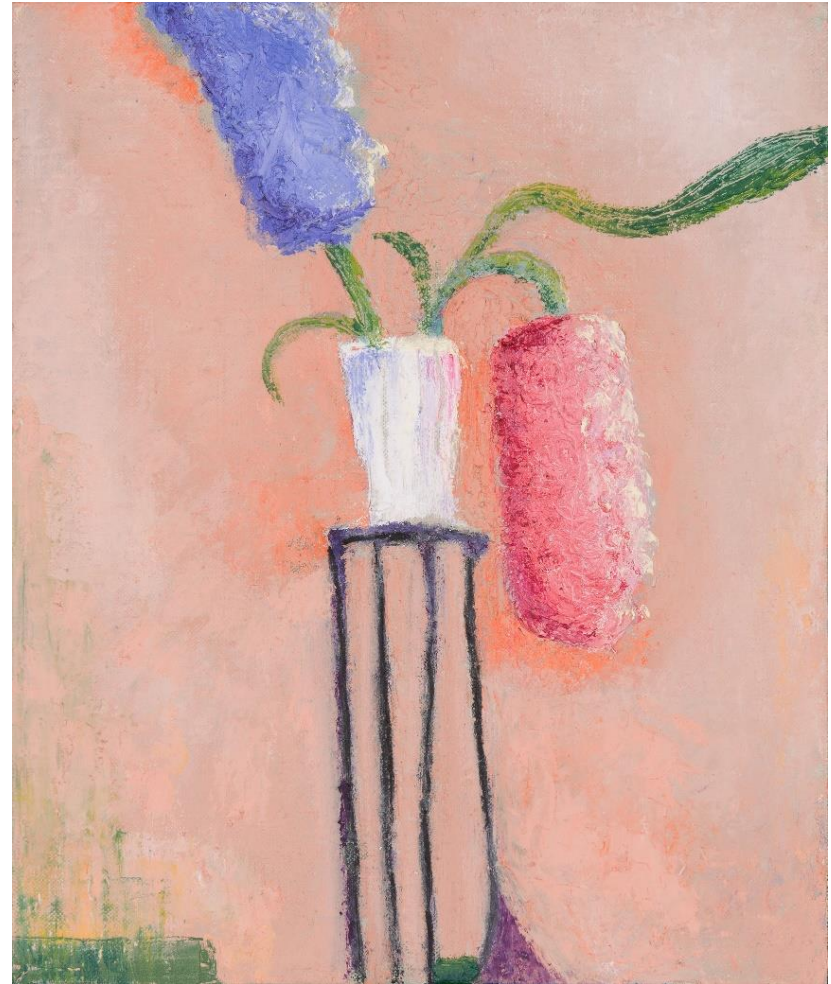

**'Mandarin Tower'**; oil on linen on board, 25x20cm, framed, \$1,150

**'Lovely Flowers'**; oil on board, 25x20cm, framed, \$1,150

**'Italian Woman'**; oil on board, 36x29cm, framed, \$1,450

'I thought I had lost you'; oil on linen on board, 30x25cm, framed, \$1,290

'Chair on a cliff looking out to the sea'; oil on linen on board, 25x20cm, framed, \$1,150

'Green Door'; oil on board, 36x29cm, framed, \$1,450

'Ghost in the Garden'; oil on board, 30x25cm, framed, \$1,290

**'Gathered'**; oil on board, 36x29cm, framed, \$1,450

**'Funny Feeling'**; oil on linen on board, 25x20cm, framed, \$1,150

**'Fugitive'**; oil on linen on board, 25x20cm, framed, \$1,150

**'Flowers on a Pedestal'**; oil on linen on board, 30x25cm, framed, \$1,290