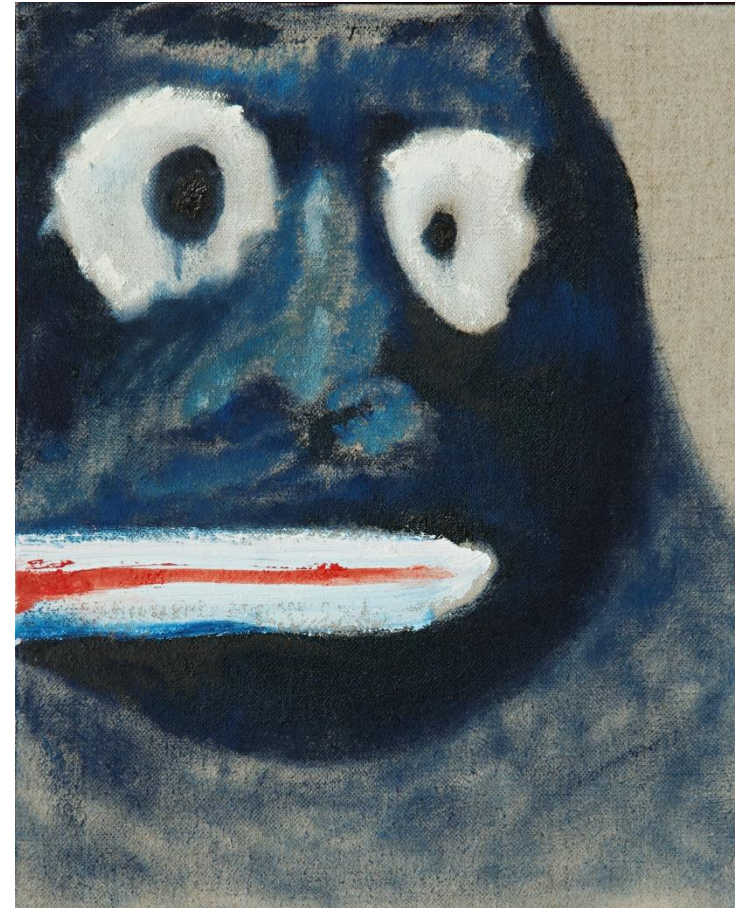

'Awkward Ape'; oil on Linen on board. 25x20cm, framed, $1,150