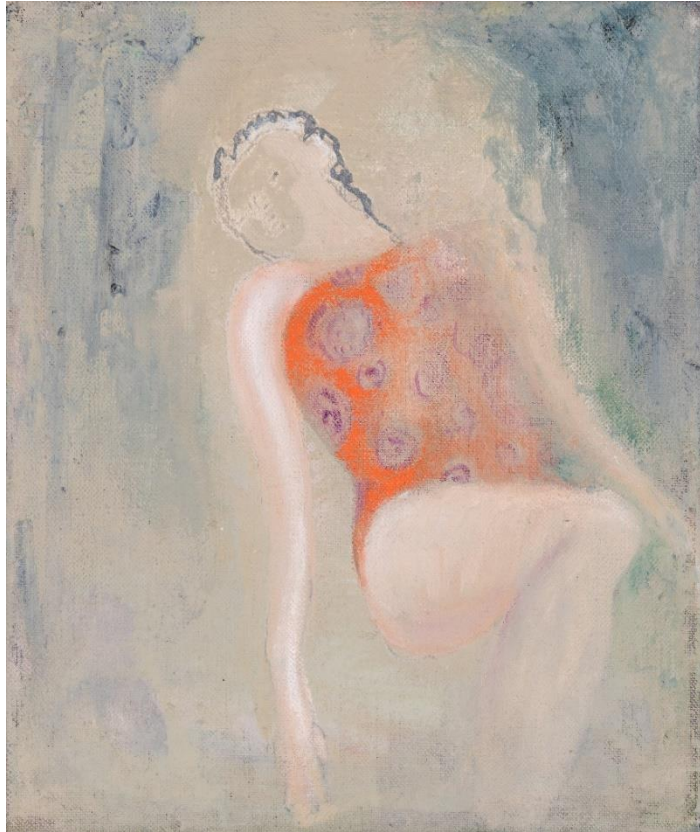

## 'GOLDEN AGE'

Works by:

**Kevin Low**

2021 Catalogue

For enquiries contact:  
Kate Hopkinson Pointer

[info@projectgallery90.com](mailto:info@projectgallery90.com)  
0402 144 350

*All artworks shown in this catalogue are subject to availability*

**'Watery Sunbather'**; oil on linen on board, 21.5x18cm, framed, \$990

**'The Gardiner's Chair'**; oil on board, 30x25cm, framed, \$1,290

**'The Gardiner'**; oil on board. 30x25cm, framed, \$1,290

**'Tete a Tete'**; oil on board, 25x30cm, framed, \$1,290

'Tall Blushing Jug'; oil on board, 36x29cm, framed, \$1,450

'Table, Cup and Vase'; oil on linen on board, 25x20cm, framed, \$1,150

**'Snake and a Chair and a Blue Hyacinth'**; oil on board, 25x20cm, framed, \$1,150

**'Honeymoon'**; oil on board, 25x20cm, framed, \$1,150

'Slight Blush'; oil on board, 30x25cm, framed, \$1,290

'Poltergeist'; oil on hessian, 36x29cm, framed, \$1,450

**'Melancholy Ape'**; oil on linen on board, 25x20cm, framed, \$1,150