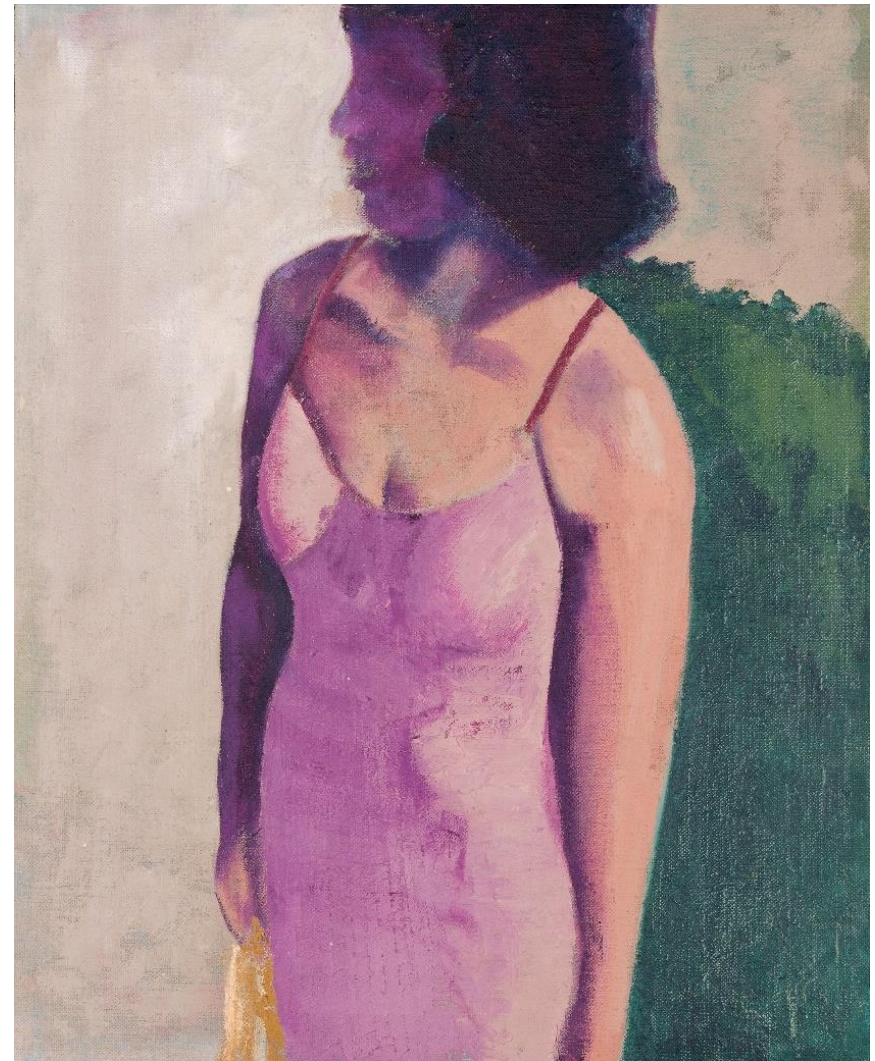

**'Honeymoon'**; oil on board, 25x20cm, framed, \$1,150

'Slight Blush'; oil on board, 30x25cm, framed, \$1,290

'Poltergeist'; oil on hessian, 36x29cm, framed, \$1,450

**'Melancholy Ape'**; oil on linen on board, 25x20cm, framed, \$1,150

**'Mandarin Tower'**; oil on linen on board, 25x20cm, framed, \$1,150

**'Lovely Flowers'**; oil on board, 25x20cm, framed, \$1,150

**'Italian Woman'**; oil on board, 36x29cm, framed, \$1,450

'I thought I had lost you'; oil on linen on board, 30x25cm, framed, \$1,290