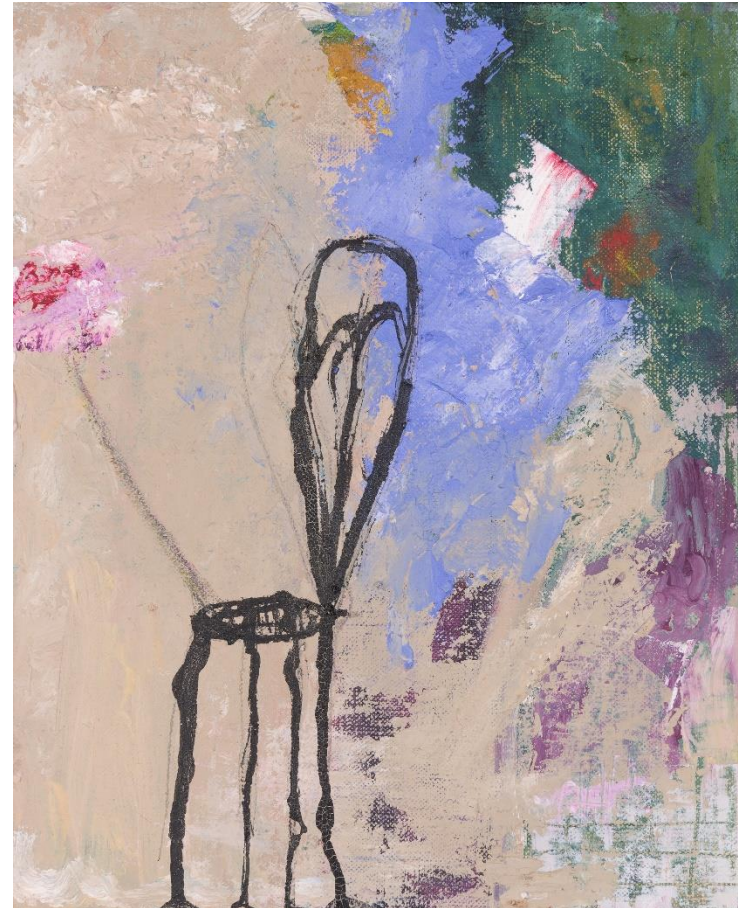

**'Watery Sunbather'**; oil on linen on board, 21.5x18cm, framed, \$990

**'The Gardiner's Chair'**; oil on board, 30x25cm, framed, \$1,290

**'The Gardiner'**; oil on board. 30x25cm, framed, \$1,290

**'Tete a Tete'**; oil on board, 25x30cm, framed, \$1,290

**'Mandarin Tower'**; oil on linen on board, 25x20cm, framed, \$1,150

**'Lovely Flowers'**; oil on board, 25x20cm, framed, \$1,150

**'Italian Woman'**; oil on board, 36x29cm, framed, \$1,450

'I thought I had lost you'; oil on linen on board, 30x25cm, framed, \$1,290

'Chair on a cliff looking out to the sea'; oil on linen on board, 25x20cm, framed, \$1,150

'Green Door'; oil on board, 36x29cm, framed, \$1,450

'Ghost in the Garden'; oil on board, 30x25cm, framed, \$1,290

**'Gathered'**; oil on board, 36x29cm, framed, \$1,450

**'Funny Feeling'**; oil on linen on board, 25x20cm, framed, \$1,150

**'Fugitive'**; oil on linen on board, 25x20cm, framed, \$1,150

**'Flowers on a Pedestal'**; oil on linen on board, 30x25cm, framed, \$1,290