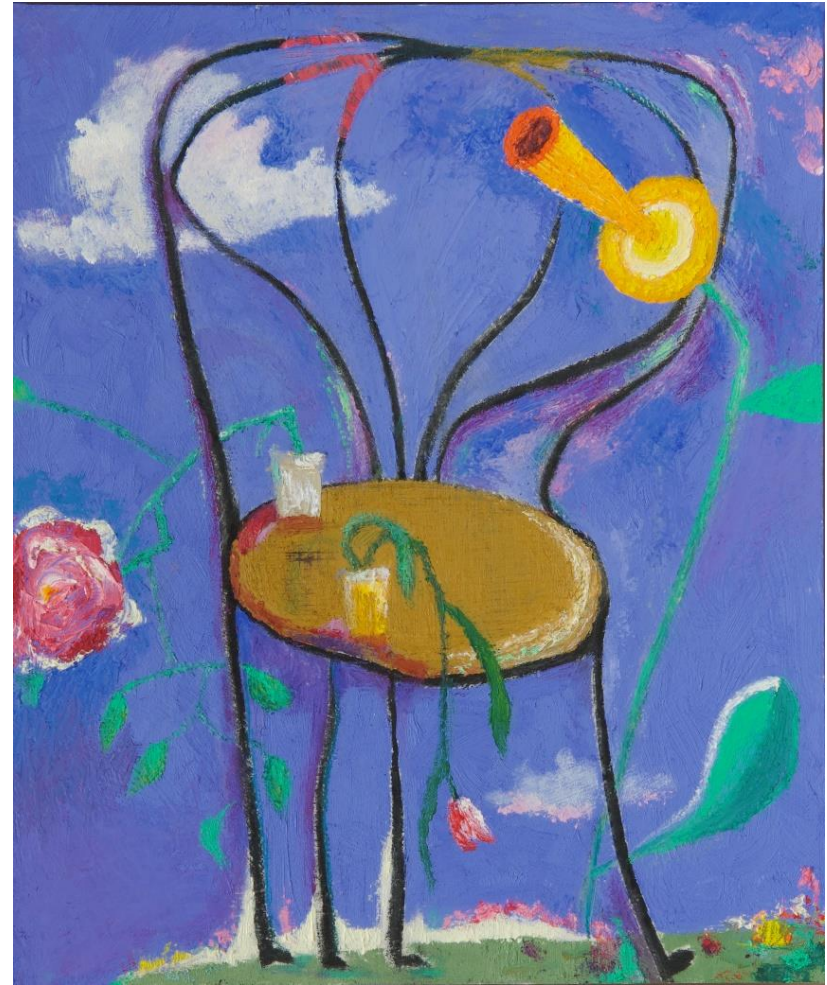

## 'GOLDEN AGE'

Works by:

**Kevin Low**

2021 Catalogue

For enquiries contact:  
Kate Hopkinson Pointer

[info@projectgallery90.com](mailto:info@projectgallery90.com)  
0402 144 350

*All artworks shown in this catalogue are subject to availability*

**'Watery Sunbather'**; oil on linen on board, 21.5x18cm, framed, \$990

**'The Gardiner's Chair'**; oil on board, 30x25cm, framed, \$1,290

**'The Gardiner'**; oil on board. 30x25cm, framed, \$1,290

**'Tete a Tete'**; oil on board, 25x30cm, framed, \$1,290

'Tall Blushing Jug'; oil on board, 36x29cm, framed, \$1,450

'Table, Cup and Vase'; oil on linen on board, 25x20cm, framed, \$1,150

**'Snake and a Chair and a Blue Hyacinth'**; oil on board, 25x20cm, framed, \$1,150