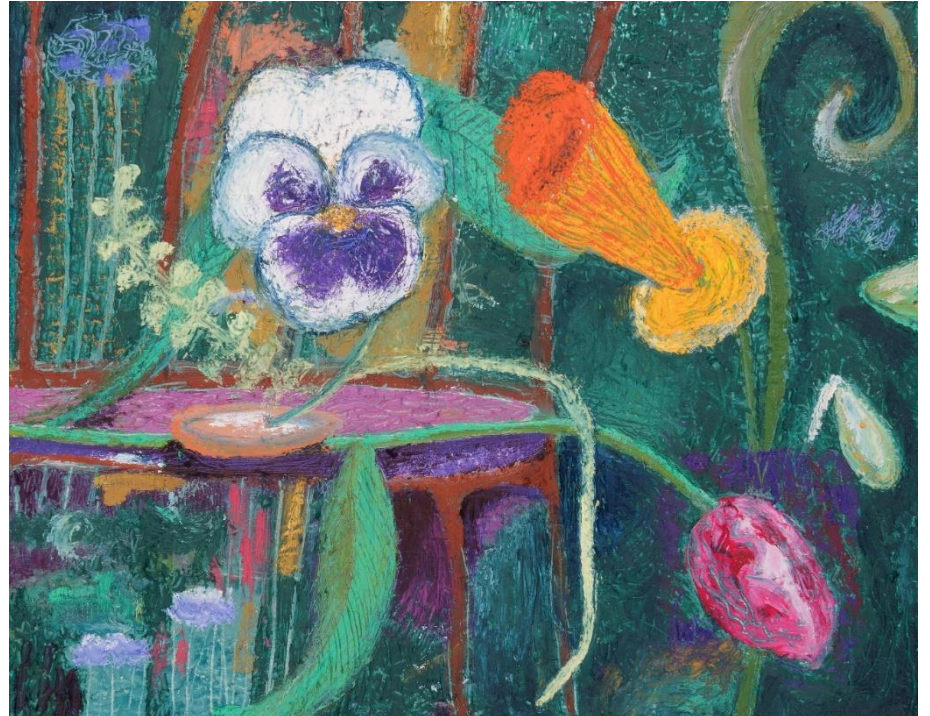

'White Viola'; oil on board, 25x20cm, framed, $1,150