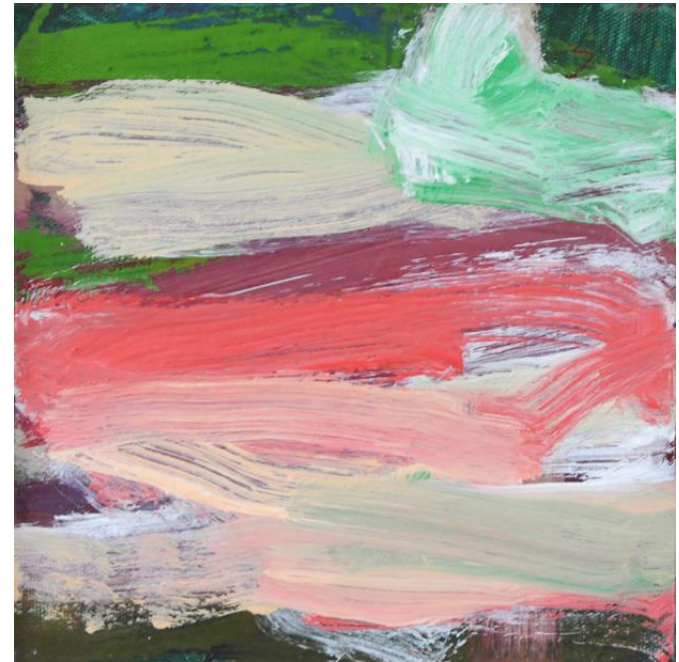

'Winter in Breeze'; acrylic on canvas, 64x49cm, framed, \$980

'Summer Poet'; acrylic on canvas, 64x79cm, framed, \$1,580

'Pink Moments'; oil & acrylic on canvas, 53x43cm, framed, \$890

'Lyrics 1'; collage/mixed media on paper, 32x24cm, framed, \$680

'Lyrics 3'; collage/mixed media on paper, 32x24cm, framed, \$680

'Lyrics 2'; collage/mixed media on paper,
32x24cm, framed, \$680

'It may rain soon'; acrylic on canvas, 79x64cm, framed, \$1,580

'Blue Shadow'; acrylic on canvas, 38x38cm, framed, \$760

'In the sky 5'; oil & acrylic on canvas, 21x21cm, framed, \$530

'In the sky 3'; oil & acrylic on canvas, 21x21cm, framed, \$530

'In the sky 4'; oil & acrylic on canvas, 21x21cm, framed, \$530

'In the sky 1'; oil & acrylic on canvas, 21x21cm, framed, \$530