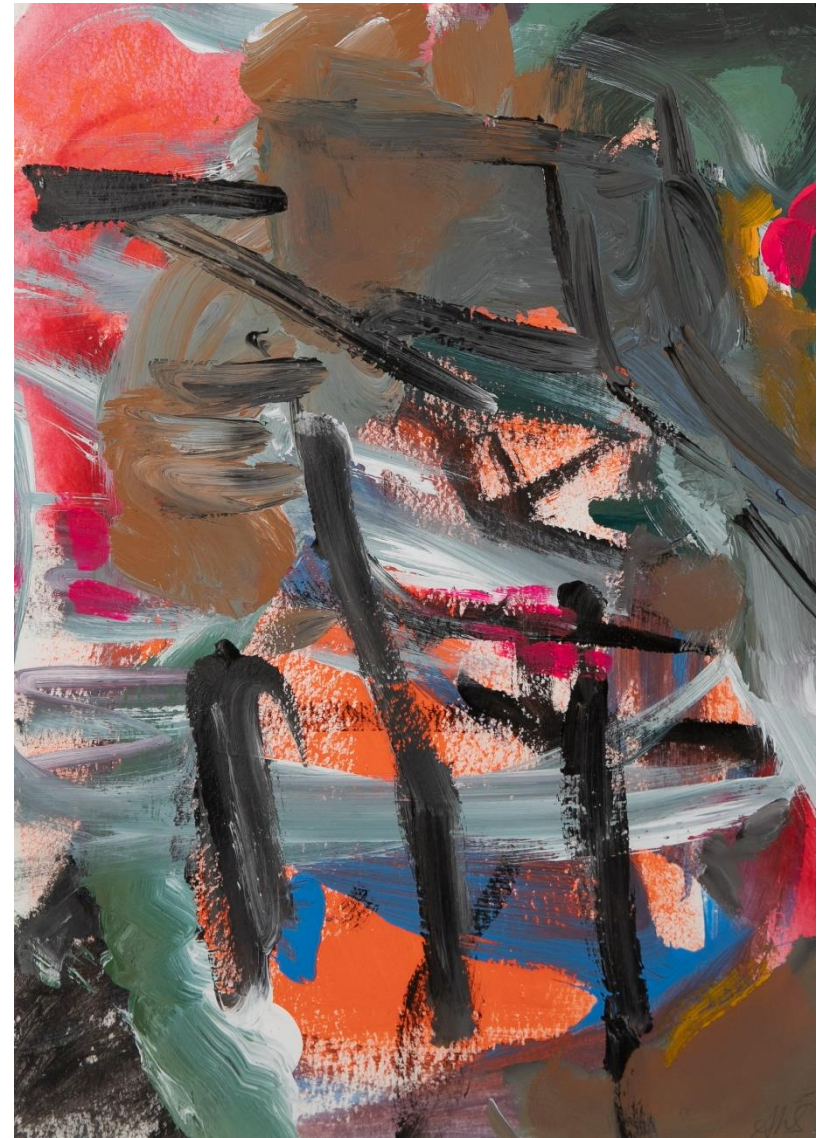

Artist's Statement

Anne Spencer

My artworks are abstracted visions of what I can see and not see! My work is not representational as I am not trying to imitate nature but to create my own reality from what inspires me. I understand the land, and I think this comes through in my work, yet much of what I see comes from pictures in my mind. I love paint. I love colour, line, shapes and the arabesque! I draw with paint. I like movement, emotion, freedom and the process of painting.

'Land of Ghosts'; acrylic on canvas, 102x122cm, \$3,300

'Solitude Blues'; acrylic on canvas, 193x150cm, \$5,500

'Together'; acrylic on paper, 44x56cm, glass framed, \$750

'Solitude 6'; vinyl paint on panel, 30.5x30.5cm, \$300

'Solitude 5'; vinyl paint on panel, 30.5x30.5cm, \$300

'Solitude 4'; vinyl paint on panel, 30.5x30.5cm, \$300

'Solitude 3'; vinyl paint on panel, 30.5x30.5cm, \$300

'Solitude 2'; vinyl paint on panel, 30.5x30.5cm, \$300

'Solitude 1'; vinyl paint on panel, 30.5x30.5cm, \$300

'Quiet Corner'; acrylic on paper, 56x44cm, glass framed,
\$750

'Quiet Clearing'; acrylic on paper, 56x44cm, glass framed,
\$750

'Joined'; acrylic on paper, 44x56cm, glass framed, \$750