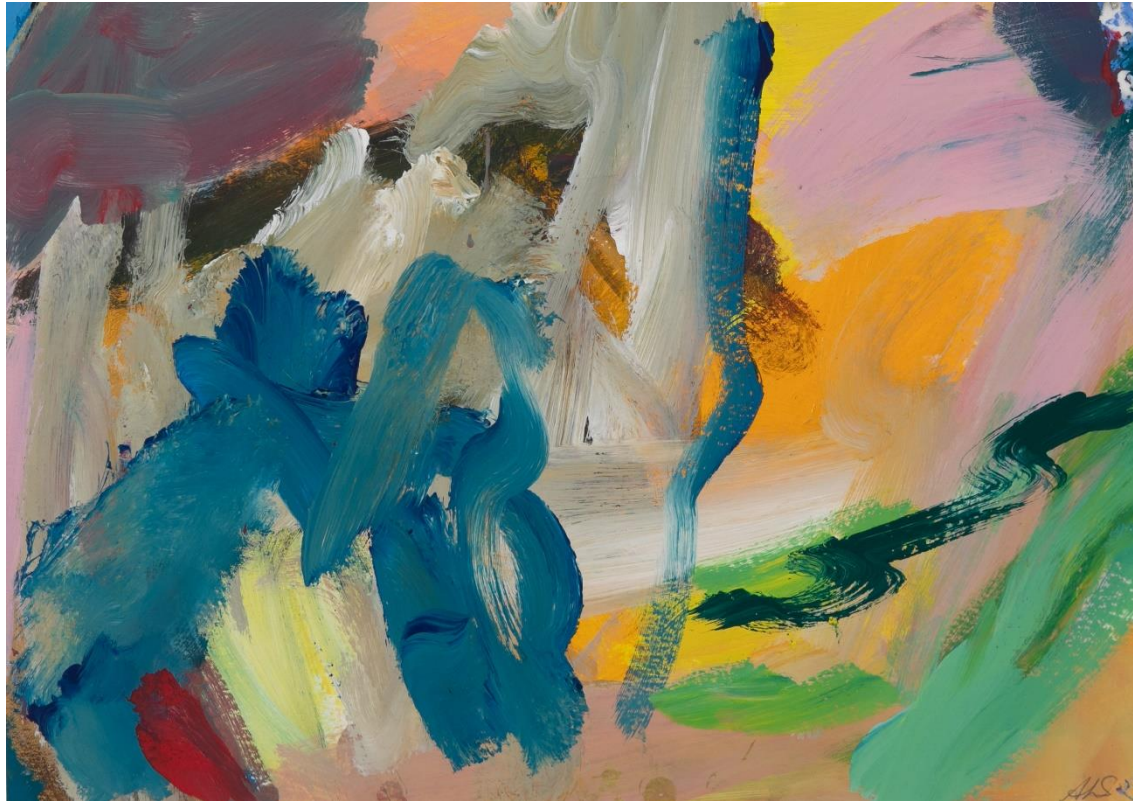

Artist's Statement

Anne Spencer

My artworks are abstracted visions of what I can see and not see! My work is not representational as I am not trying to imitate nature but to create my own reality from what inspires me. I understand the land, and I think this comes through in my work, yet much of what I see comes from pictures in my mind. I love paint. I love colour, line, shapes and the arabesque! I draw with paint. I like movement, emotion, freedom and the process of painting.

I agree with Wolf Kahn:

“An artist thinks with a brush in [their] hand.”

- Anne Spencer

'Whimsical'; acrylic on canvas, 92x122cm, \$3,000

'Summer Daze'; acrylic on canvas, 92x122cm, \$3,000

'Spring'; acrylic on canvas, 102x122cm, \$3,300

'Land of Ghosts'; acrylic on canvas, 102x122cm, \$3,300

'Solitude Blues'; acrylic on canvas, 193x150cm, \$5,500

'Together'; acrylic on paper, 44x56cm, glass framed, \$750

'Solitude 6'; vinyl paint on panel, 30.5x30.5cm, \$300

'Solitude 5'; vinyl paint on panel, 30.5x30.5cm, \$300

'Solitude 4'; vinyl paint on panel, 30.5x30.5cm, \$300

'Solitude 3'; vinyl paint on panel, 30.5x30.5cm, \$300

'Solitude 2'; vinyl paint on panel, 30.5x30.5cm, \$300