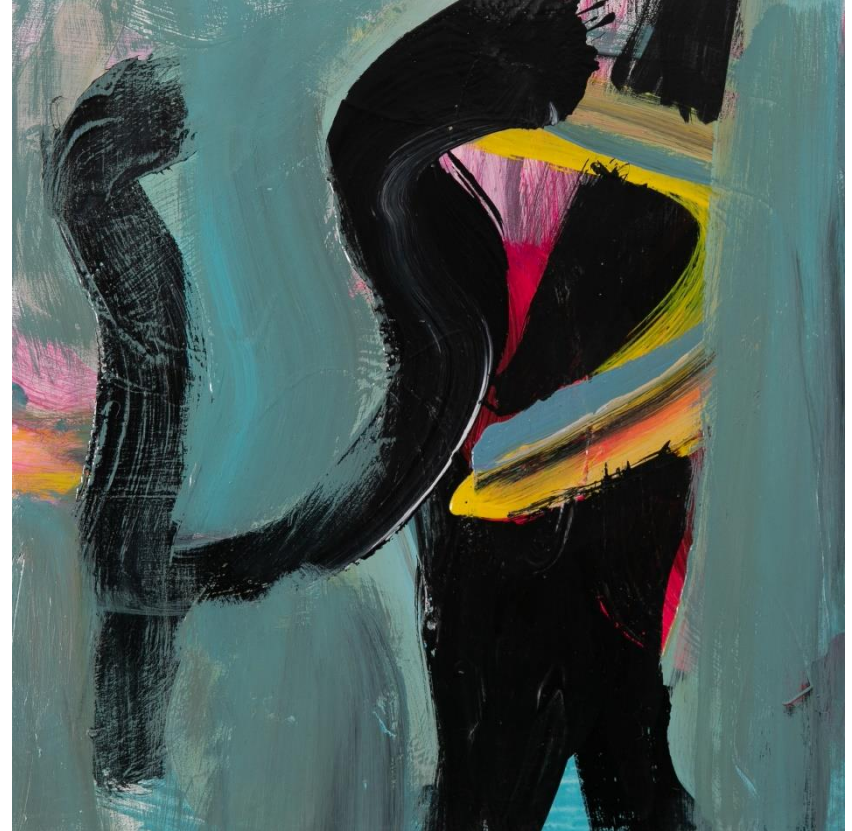

Artist's Statement

Anne Spencer

My artworks are abstracted visions of what I can see and not see! My work is not representational as I am not trying to imitate nature but to create my own reality from what inspires me. I understand the land, and I think this comes through in my work, yet much of what I see comes from pictures in my mind. I love paint. I love colour, line, shapes and the arabesque! I draw with paint. I like movement, emotion, freedom and the process of painting.

I agree with Wolf Kahn:

“An artist thinks with a brush in [their] hand.”

- Anne Spencer

'Whimsical'; acrylic on canvas, 92x122cm, \$3,000

'Summer Daze'; acrylic on canvas, 92x122cm, \$3,000

'Spring'; acrylic on canvas, 102x122cm, \$3,300

'Land of Ghosts'; acrylic on canvas, 102x122cm, \$3,300

'Solitude Blues'; acrylic on canvas, 193x150cm, \$5,500

'Together'; acrylic on paper, 44x56cm, glass framed, \$750

'Solitude 6'; vinyl paint on panel, 30.5x30.5cm, \$300

'Solitude 5'; vinyl paint on panel, 30.5x30.5cm, \$300

'Solitude 4'; vinyl paint on panel, 30.5x30.5cm, \$300

'Solitude 3'; vinyl paint on panel, 30.5x30.5cm, \$300

'Solitude 2'; vinyl paint on panel, 30.5x30.5cm, \$300