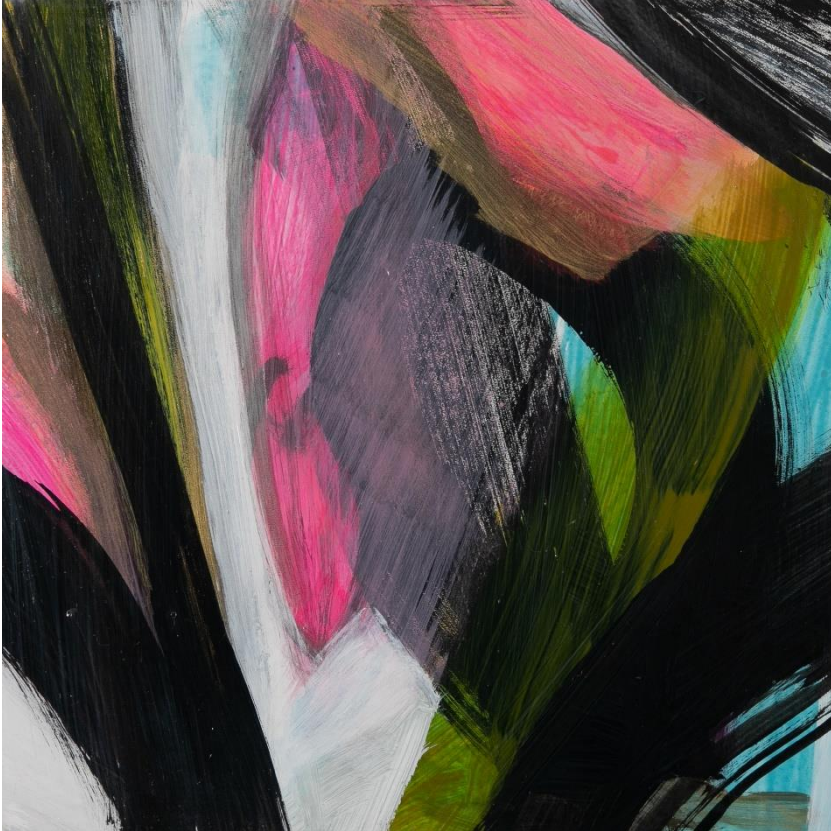

Artist's Statement

Anne Spencer

My artworks are abstracted visions of what I can see and not see! My work is not representational as I am not trying to imitate nature but to create my own reality from what inspires me. I understand the land, and I think this comes through in my work, yet much of what I see comes from pictures in my mind. I love paint. I love colour, line, shapes and the arabesque! I draw with paint. I like movement, emotion, freedom and the process of painting.

I agree with Wolf Kahn:

“An artist thinks with a brush in [their] hand.”

- Anne Spencer

'Whimsical'; acrylic on canvas, 92x122cm, \$3,000

'Summer Daze'; acrylic on canvas, 92x122cm, \$3,000

'Spring'; acrylic on canvas, 102x122cm, \$3,300

'Land of Ghosts'; acrylic on canvas, 102x122cm, \$3,300

'Solitude Blues'; acrylic on canvas, 193x150cm, \$5,500

'Together'; acrylic on paper, 44x56cm, glass framed, \$750

'Solitude 6'; vinyl paint on panel, 30.5x30.5cm, \$300

'Solitude 5'; vinyl paint on panel, 30.5x30.5cm, \$300

'Solitude 4'; vinyl paint on panel, 30.5x30.5cm, \$300

'Solitude 3'; vinyl paint on panel, 30.5x30.5cm, \$300

'Solitude 2'; vinyl paint on panel, 30.5x30.5cm, \$300