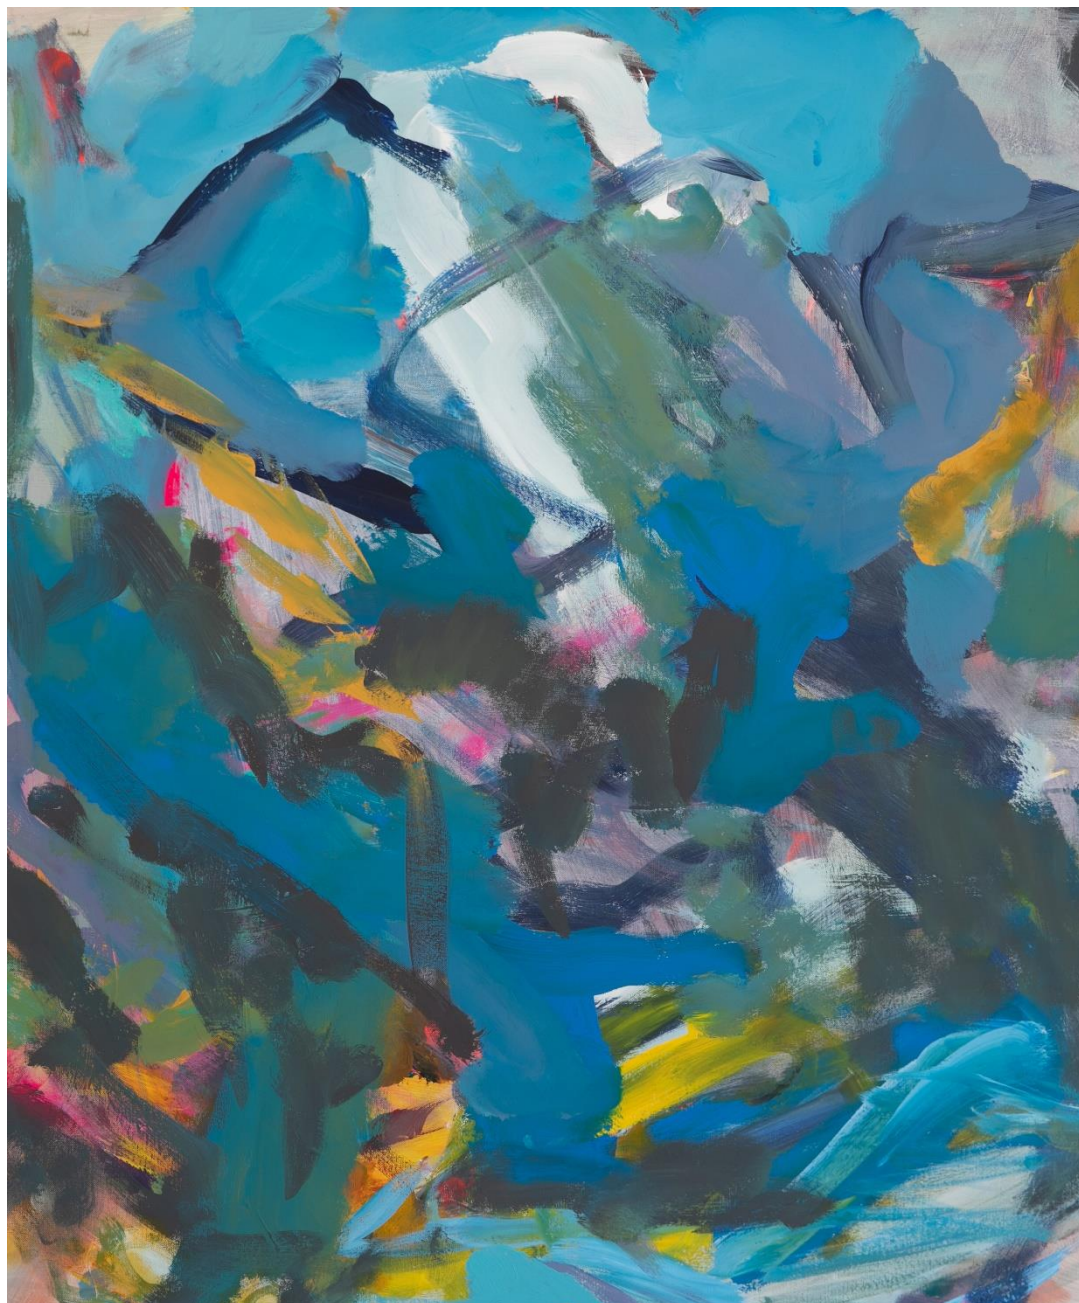

'Blue Inspirations'; acrylic on canvas, 122x102cm, $3,300