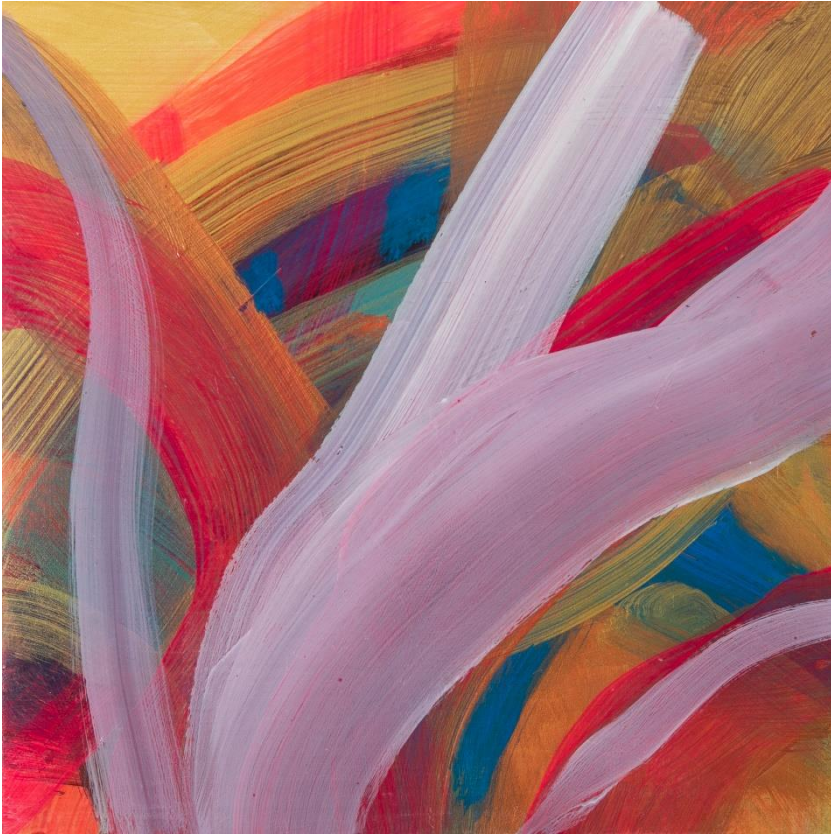

Artist's Statement

Anne Spencer

My artworks are abstracted visions of what I can see and not see! My work is not representational as I am not trying to imitate nature but to create my own reality from what inspires me. I understand the land, and I think this comes through in my work, yet much of what I see comes from pictures in my mind. I love paint. I love colour, line, shapes and the arabesque! I draw with paint. I like movement, emotion, freedom and the process of painting.

I agree with Wolf Kahn:

“An artist thinks with a brush in [their] hand.”

- Anne Spencer

'Whimsical'; acrylic on canvas, 92x122cm, \$3,000

'Summer Daze'; acrylic on canvas, 92x122cm, \$3,000

'Spring'; acrylic on canvas, 102x122cm, \$3,300

'Land of Ghosts'; acrylic on canvas, 102x122cm, \$3,300

'Solitude Blues'; acrylic on canvas, 193x150cm, \$5,500

'Together'; acrylic on paper, 44x56cm, glass framed, \$750

'Solitude 6'; vinyl paint on panel, 30.5x30.5cm, \$300

'Solitude 5'; vinyl paint on panel, 30.5x30.5cm, \$300

'Solitude 4'; vinyl paint on panel, 30.5x30.5cm, \$300

'Solitude 3'; vinyl paint on panel, 30.5x30.5cm, \$300

'Solitude 2'; vinyl paint on panel, 30.5x30.5cm, \$300