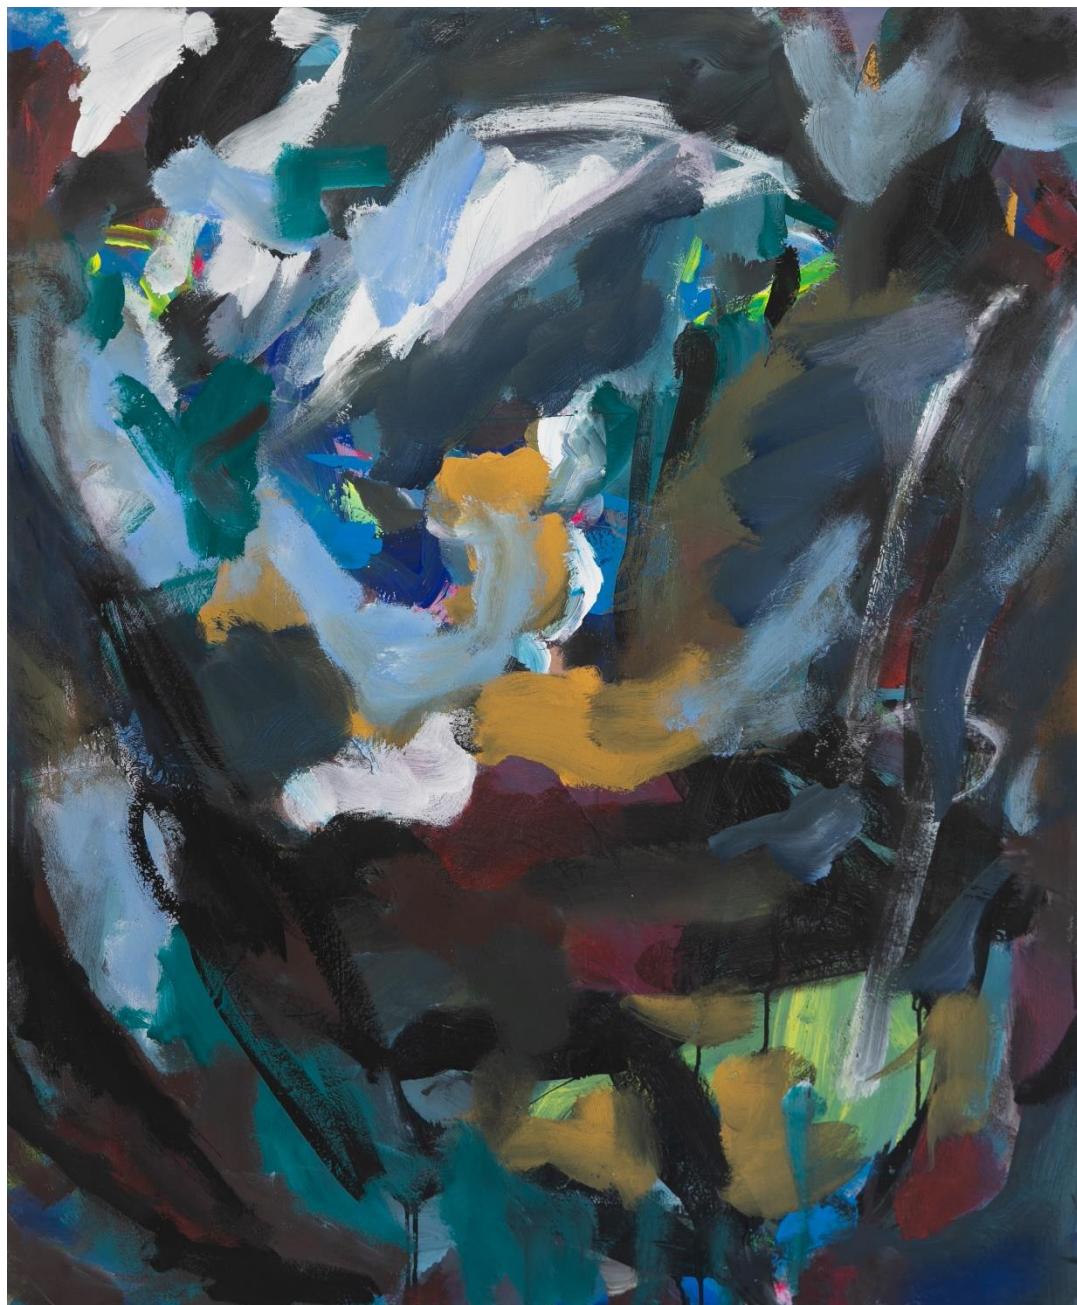

Artist's Statement

Anne Spencer

My artworks are abstracted visions of what I can see and not see! My work is not representational as I am not trying to imitate nature but to create my own reality from what inspires me. I understand the land, and I think this comes through in my work, yet much of what I see comes from pictures in my mind. I love paint. I love colour, line, shapes and the arabesque! I draw with paint. I like movement, emotion, freedom and the process of painting.

'Land of Ghosts'; acrylic on canvas, 102x122cm, \$3,300

'Solitude Blues'; acrylic on canvas, 193x150cm, \$5,500

'Together'; acrylic on paper, 44x56cm, glass framed, \$750

'Solitude 6'; vinyl paint on panel, 30.5x30.5cm, \$300

'Solitude 5'; vinyl paint on panel, 30.5x30.5cm, \$300

'Solitude 4'; vinyl paint on panel, 30.5x30.5cm, \$300

'Solitude 3'; vinyl paint on panel, 30.5x30.5cm, \$300

'Solitude 2'; vinyl paint on panel, 30.5x30.5cm, \$300

'Solitude 1'; vinyl paint on panel, 30.5x30.5cm, \$300

'Quiet Corner'; acrylic on paper, 56x44cm, glass framed,
\$750

'Quiet Clearing'; acrylic on paper, 56x44cm, glass framed,
\$750

'Joined'; acrylic on paper, 44x56cm, glass framed, \$750