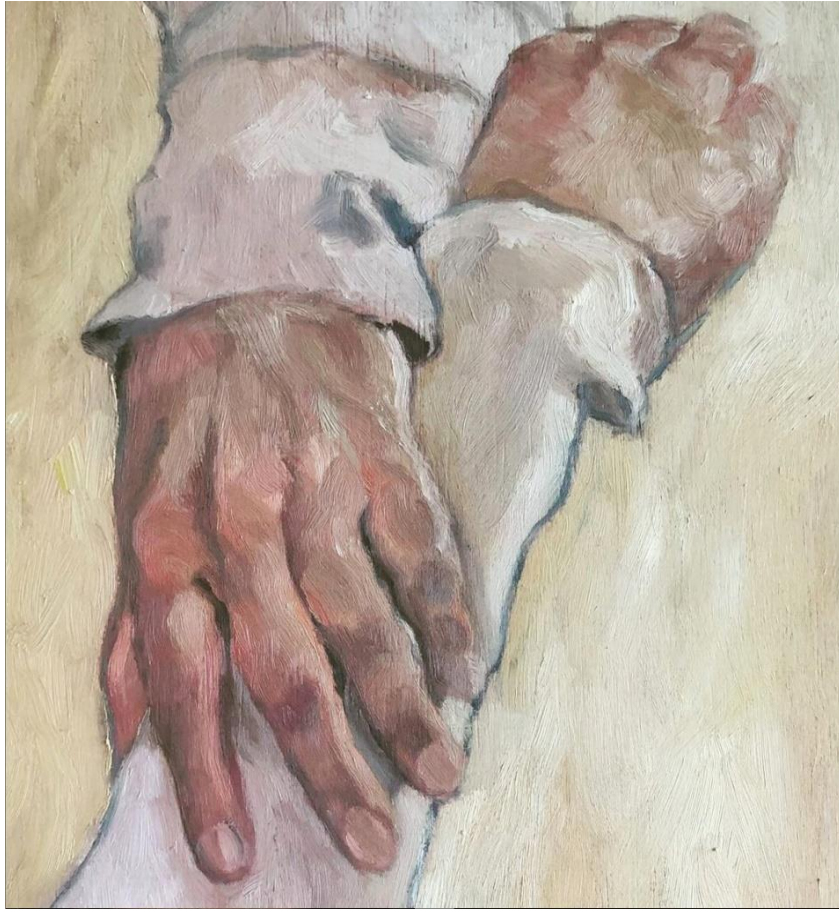

All artworks shown in this catalogue are subject to availability

Contents:

<u>Yolande Gray</u>	1
<u>Vicki Hersey</u>	4
<u>Chris Antico</u>	8
<u>Cath Beynon</u>	14
<u>Pam French</u>	18

Yolande Gray

'Coffee Cups'; oil on canvas, 76x50.5cm, \$1,890

'Pears'; oil on board, 25x30cm, framed, \$750

'Small bottles'; oil on board, 25x30cm, framed, \$750

'Holly'; oil on linen, 25x30cm, framed, \$750

'Friday flounder'; oil on linen, 25x30cm, framed, \$850

Vicki Hersey

'Dark Edge Swamp'; acrylic on linen, 35x45cm, \$690

'A Quiet Place'; acrylic on canvas, 40x50cm, \$790

'Still Water'; acrylic on canvas, 40x50cm, \$790

'At the Edge'; acrylic on linen, 35x45cm, \$690

Chris Antico