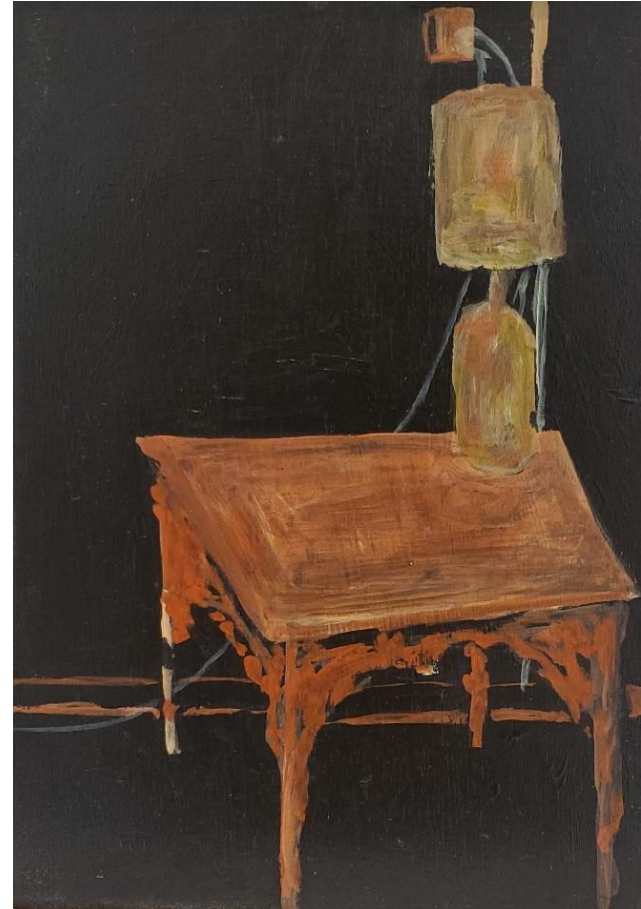

'Prawn'; oil on board, 13x18cm, framed, \$360

'Grapes'; oil on board, 15x25cm, unframed, \$450

Pam French

'Still Life IV'; oil on board, 22.5x16.7cm, \$700

'Still Life V'; oil on board, 20x16.5cm, \$700

'Green Pot Pens'; gouache on board,
10x10.3cm, \$400

'Out Of Hill End II'; oil on board, 22.5x16.7cm,
\$700

'Still life III'; oil on board, 23x17cm, \$700

'Out Of Hill End III'; oil on board, 22.5x16.7cm, \$700

'Bella'; oil on board, 42x26cm, framed, \$1,090