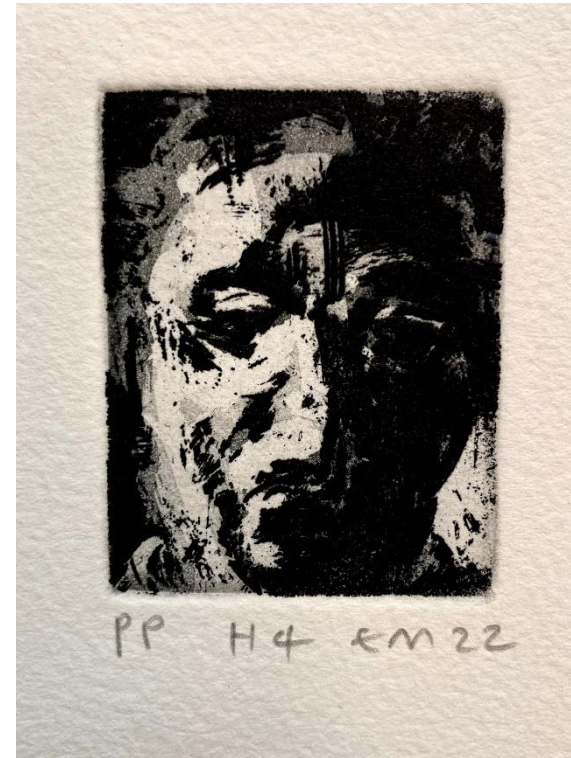

'Fire Between Figures' etching and aquatint 43x46cm unframed \$1400

'Face' etching and aquatint 10.5x7cm
unframed \$350

'H2' etching and aquatint 6.5x5cm
unframed \$250

'H3' etching and aquatint 4.5x3.5cm
unframed \$200