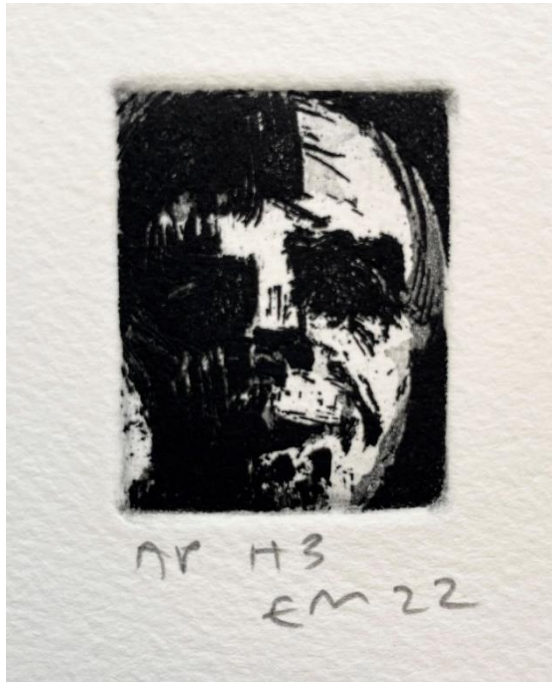

'H3' etching and aquatint 4.5x3.5cm
unframed $200