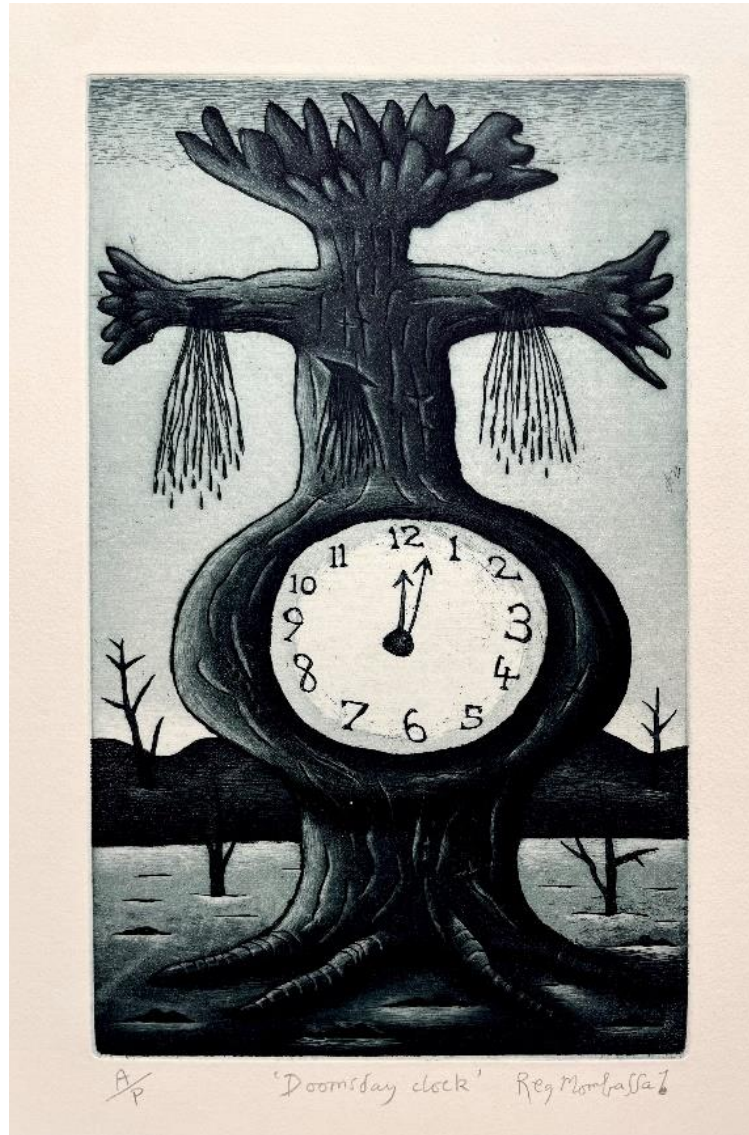

'Doomsday clock' 2023 etching and aquatint
32.5x19.5cm unframed $500