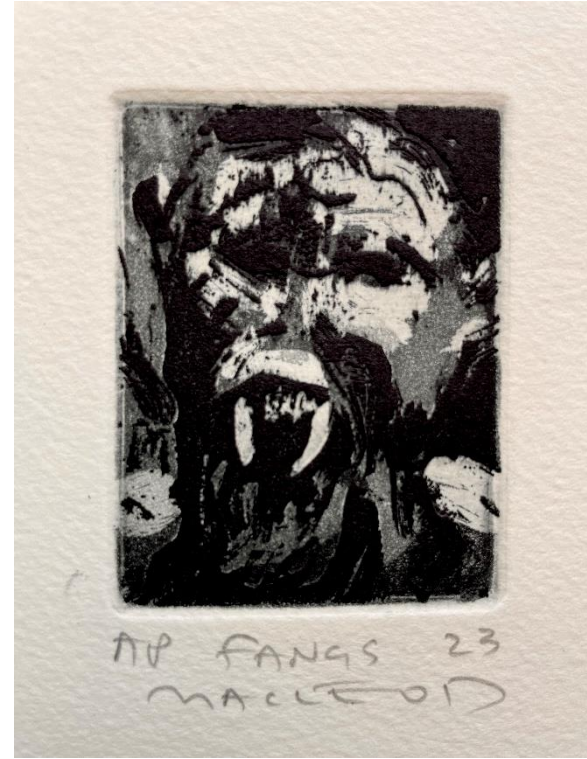

'H4' etching and aquatint 6x5cm
unframed \$250

'D1' etching and aquatint 5x6cm unframed \$250

'D2' etching and aquatint 5x6cm unframed \$250

'H5' etching and aquatint 6.5x5cm
unframed \$250

'Fangs' etching and aquatint 6.5x4.5cm
unframed \$250

'Hill / Man' etching and aquatint 16x15.5cm unframed \$400

'Hold On' etching and aquatint 19.5x17cm unframed \$550

'CG In' etching and aquatint 34.5x10.5cm
unframed \$400

'CG Out' etching and aquatint 34.5x10.5cm
unframed \$400