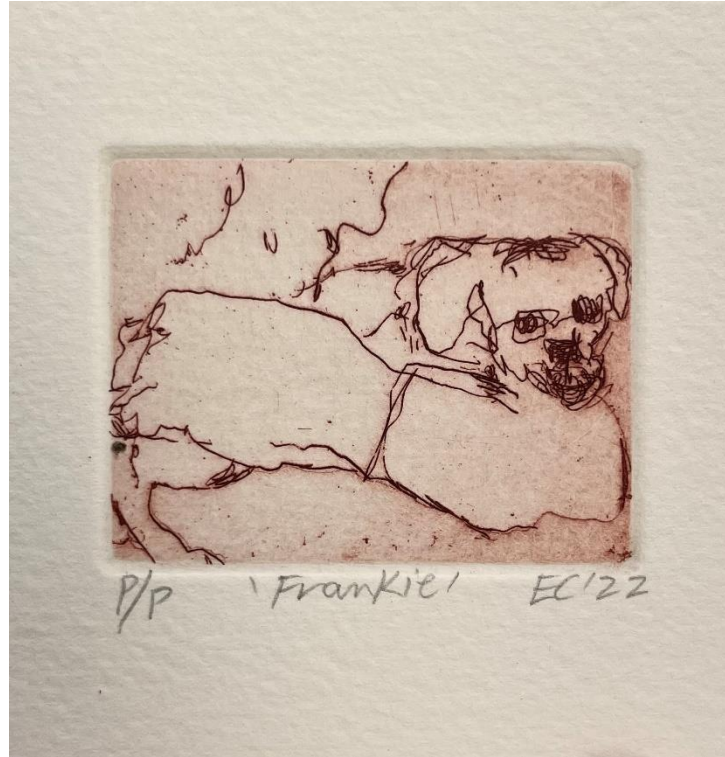

'Frankie' etching and aquatint 5x6.5cm unframed
$200