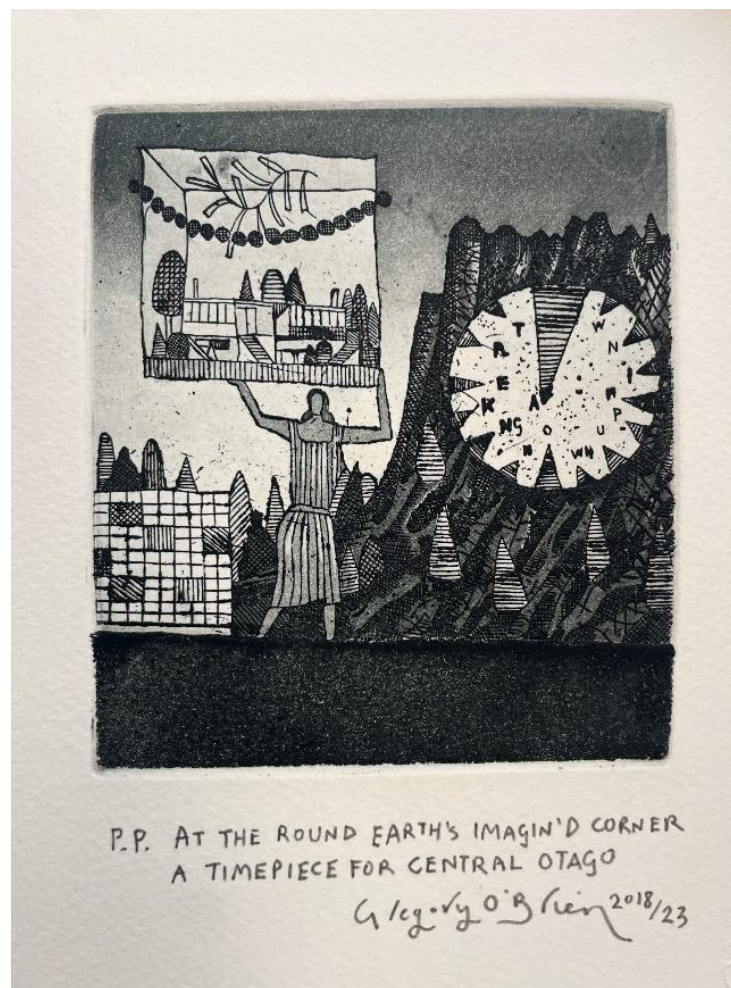

Works by Gregory O'Brien – ask about our framing services for unframed works

'At the round Earth's imagined corner a timepiece for Central Otago' etching and aquatint 11.5x10cm unframed $250