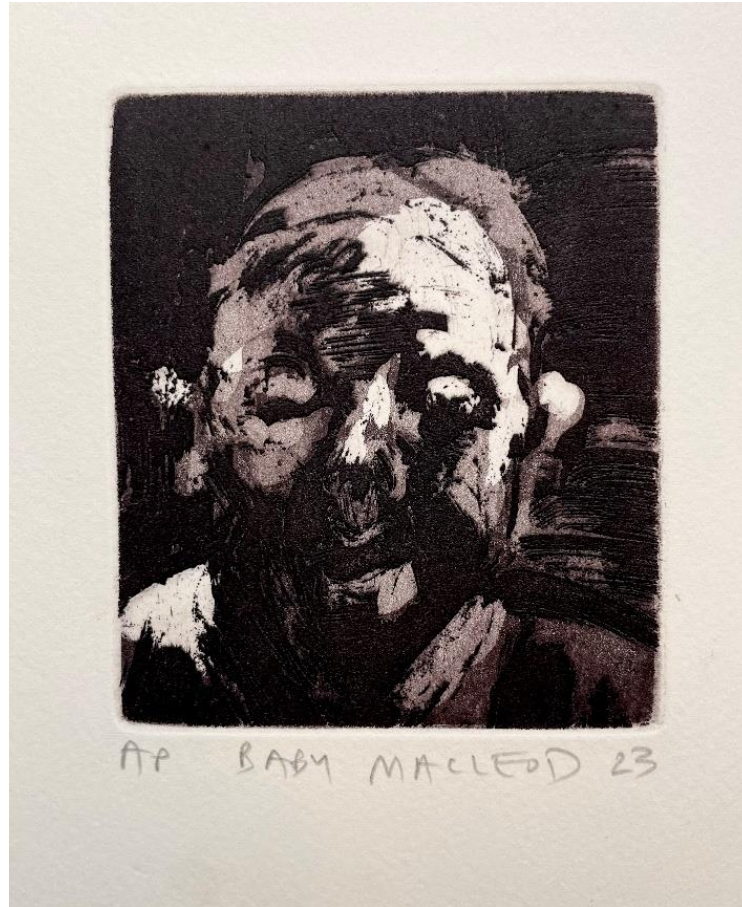

'Baby' etching and aquatint 11x9.5cm unframed $350