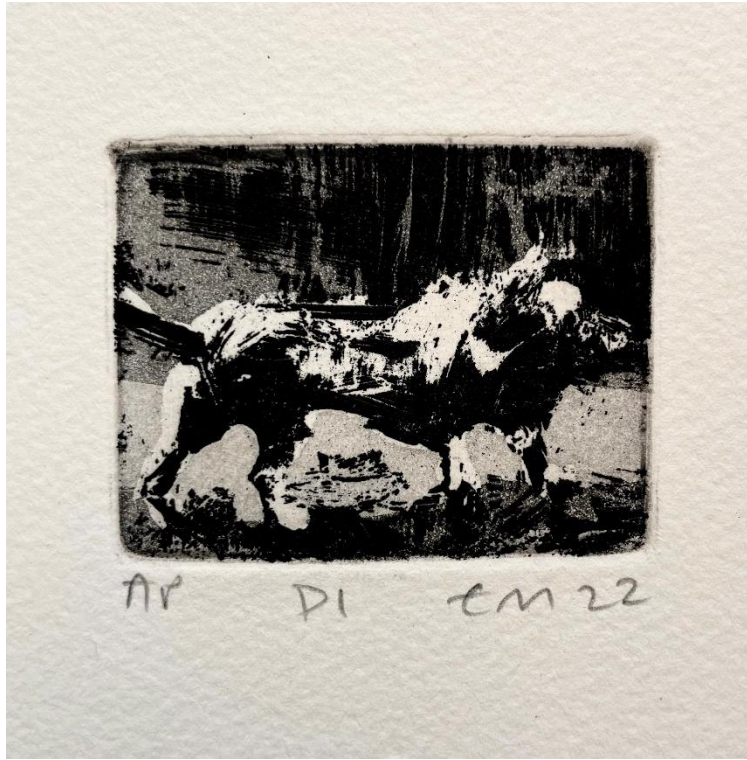

'D1' etching and aquatint 5x6cm unframed $250