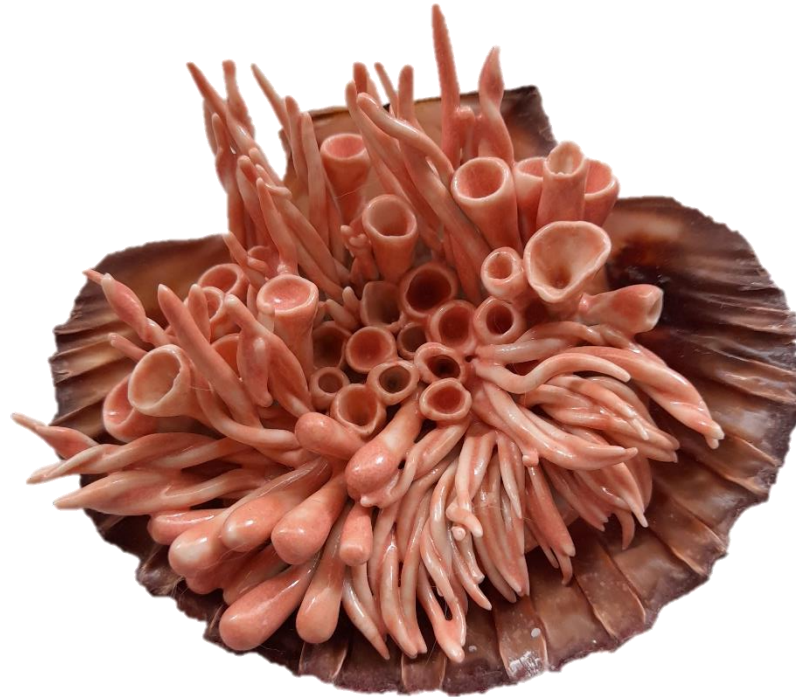

'Scallop Effigy in Pink' glazed porcelain and natural Australian scallop shell $260