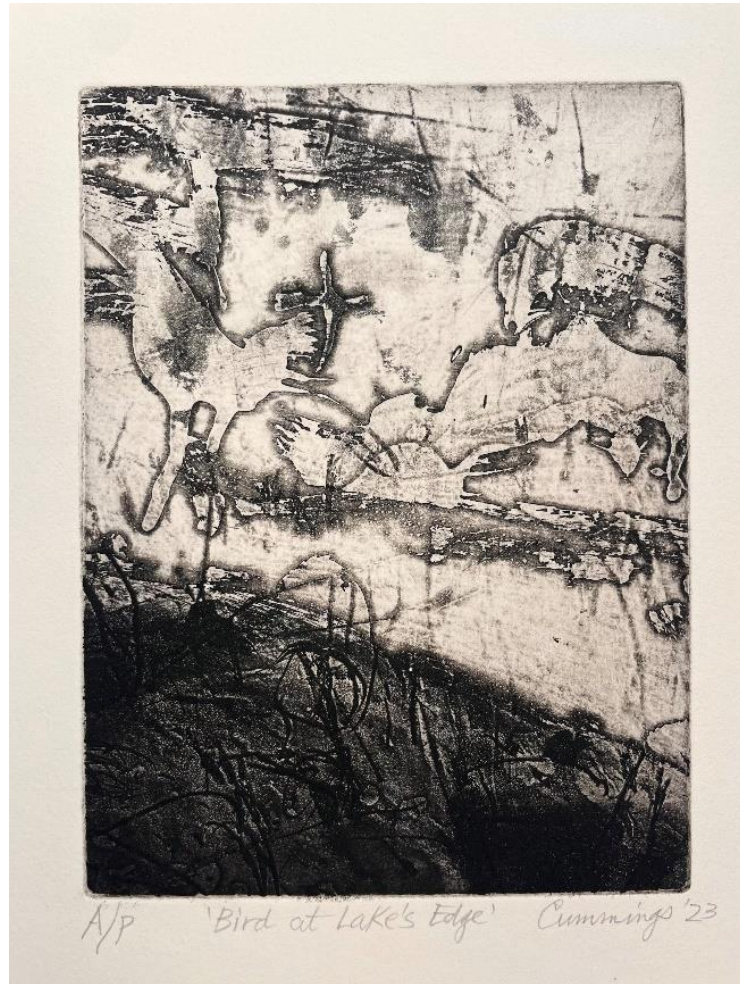

Works by Tracey Schramm

'Cinnamon scrolls' oil on board 30x30cm framed \$850

Works by Elisabeth Cummings – ask about our framing services for unframed works

'Birds over Lake Menindee' etching and aquatint 33.5x30cm
unframed \$1,000