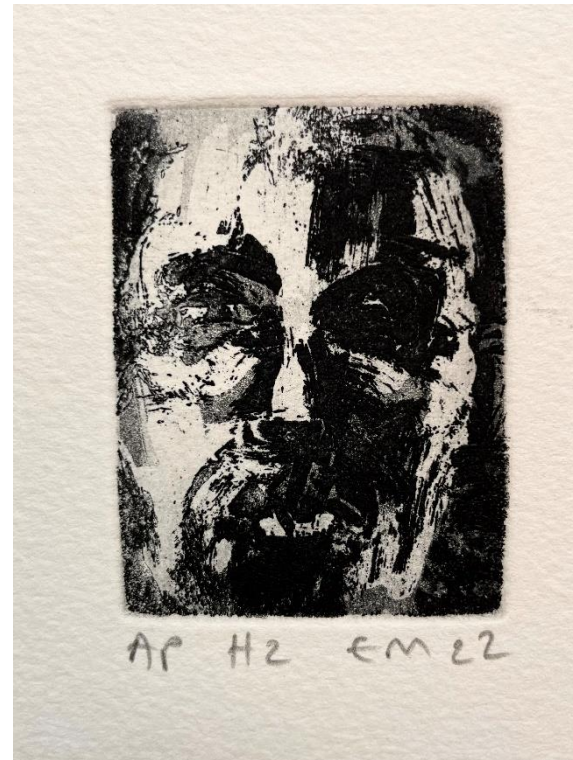

'H2' etching and aquatint 6.5x5cm
unframed $250