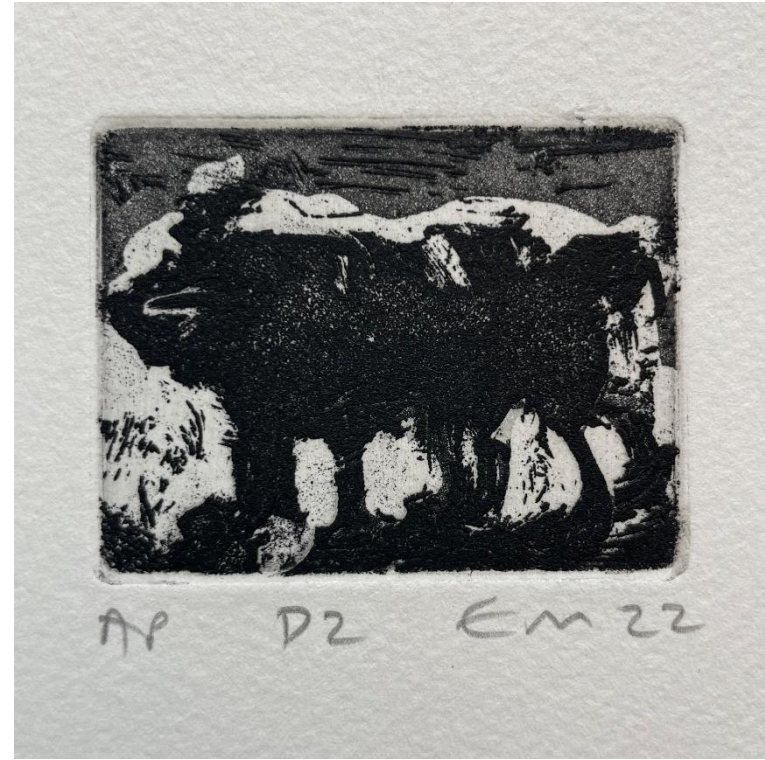

'D2' etching and aquatint 5x6cm unframed $250