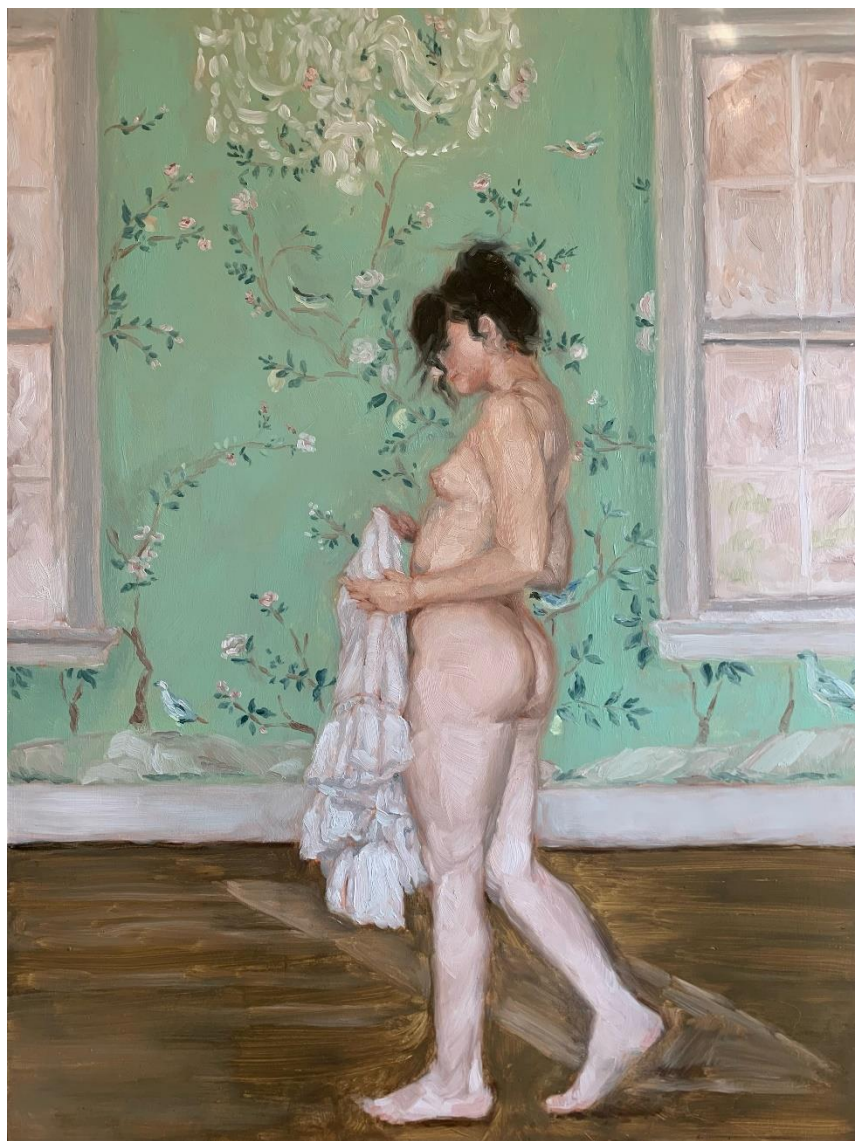

0402 144 350

All artworks shown in this catalogue are subject to availability

Contents

Works by:

[Olivia Godbee](#) 1

[Sue Tesoriero](#) 13

Works by Olivia Godbee

'Venus With the Tapestry Chair' oil on board 46x61cm
framed \$1,450

'Undressed' oil on board 46x61cm framed \$1,450

'Original Sin' oil on board 30x30cm framed \$850

'Barely Awake' oil on board 30x30cm framed \$850

'Looking at You' oil on board 30x30cm framed \$850

'Come Inside' oil on board 30x30cm framed \$850

'Looking Back' oil on board 46x61cm framed \$1,450

'Peeking Out' oil on board 46x61cm framed \$1,450

'Nude Awakening' oil on board 46x61cm framed \$1,450

'Rear Window' oil on board 46x61cm framed \$1,450