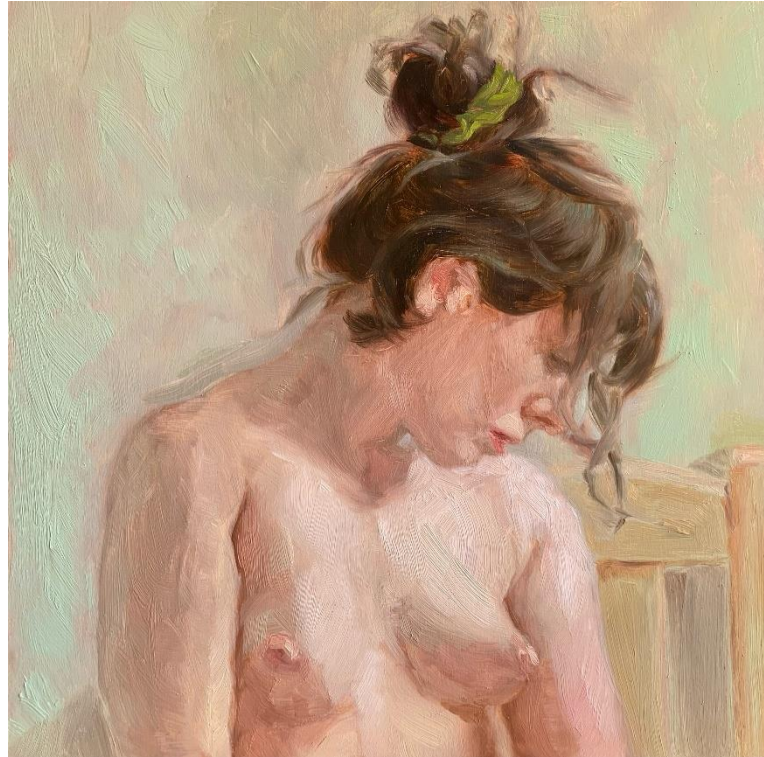

PROJECT GALLERY 90

'THE EXHIBITIONISTS'

works by **Olivia Godbee**

also featuring works by **Sue Tesoriero**

2024 Catalogue

For enquiries contact:

Katie H-P

info@projectgallery90.com

0402 144 350

All artworks shown in this catalogue are subject to availability

Contents

Works by:

[Olivia Godbee](#) 1

[Sue Tesoriero](#) 13

Works by Olivia Godbee

'Venus With the Tapestry Chair' oil on board 46x61cm
framed \$1,450

'Undressed' oil on board 46x61cm framed \$1,450

'Original Sin' oil on board 30x30cm framed \$850

'Barely Awake' oil on board 30x30cm framed \$850

'Looking at You' oil on board 30x30cm framed \$850

'Come Inside' oil on board 30x30cm framed \$850

'Looking Back' oil on board 46x61cm framed \$1,450

'Peeking Out' oil on board 46x61cm framed \$1,450

'Nude Awakening' oil on board 46x61cm framed \$1,450

'Rear Window' oil on board 46x61cm framed \$1,450