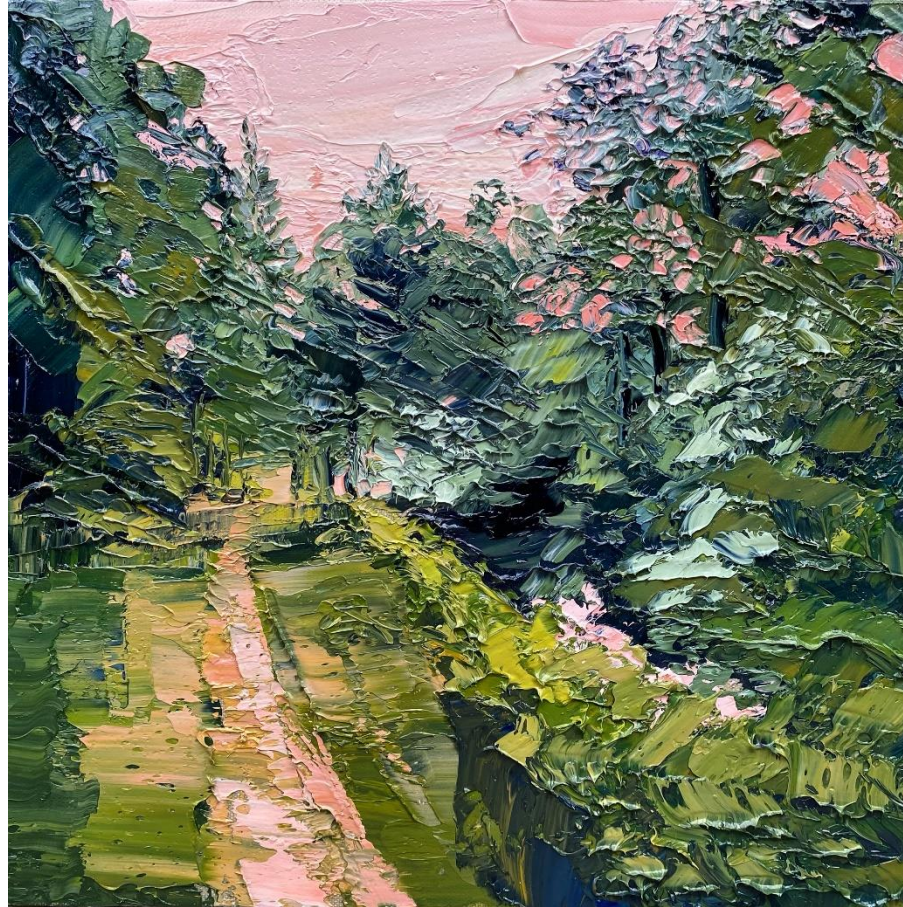

'Last Light' oil on linen 34x34cm framed $990