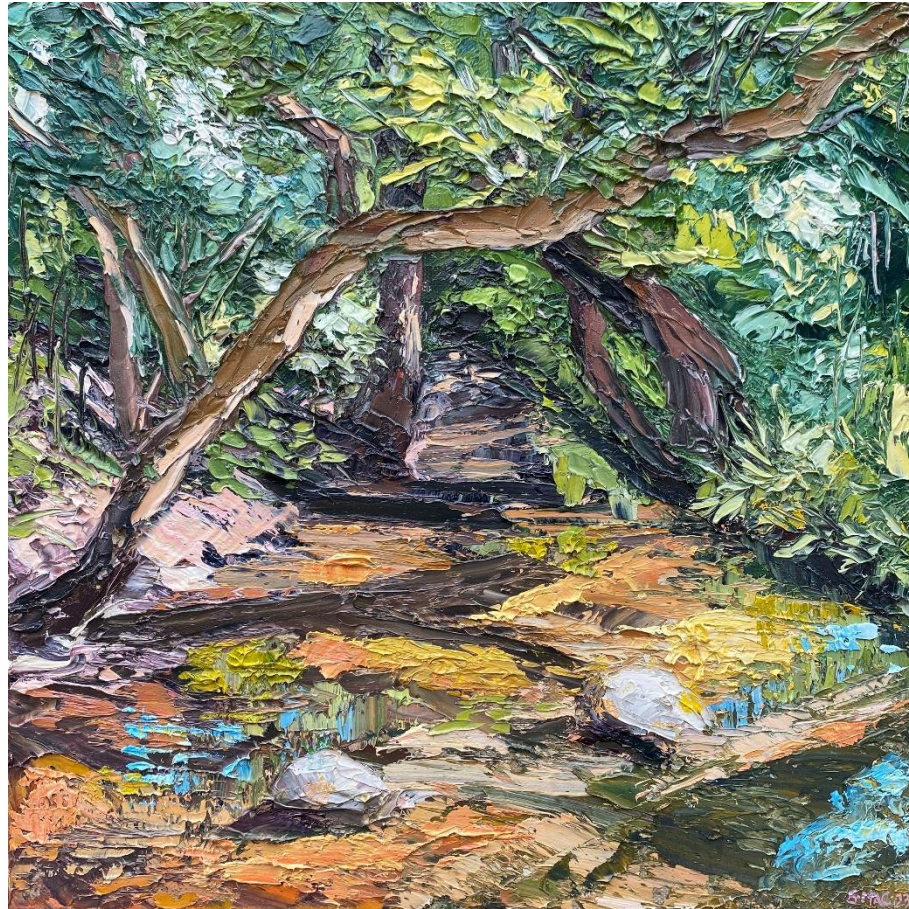

'Boat Races at The Creek' oil on linen 34x34cm framed $990