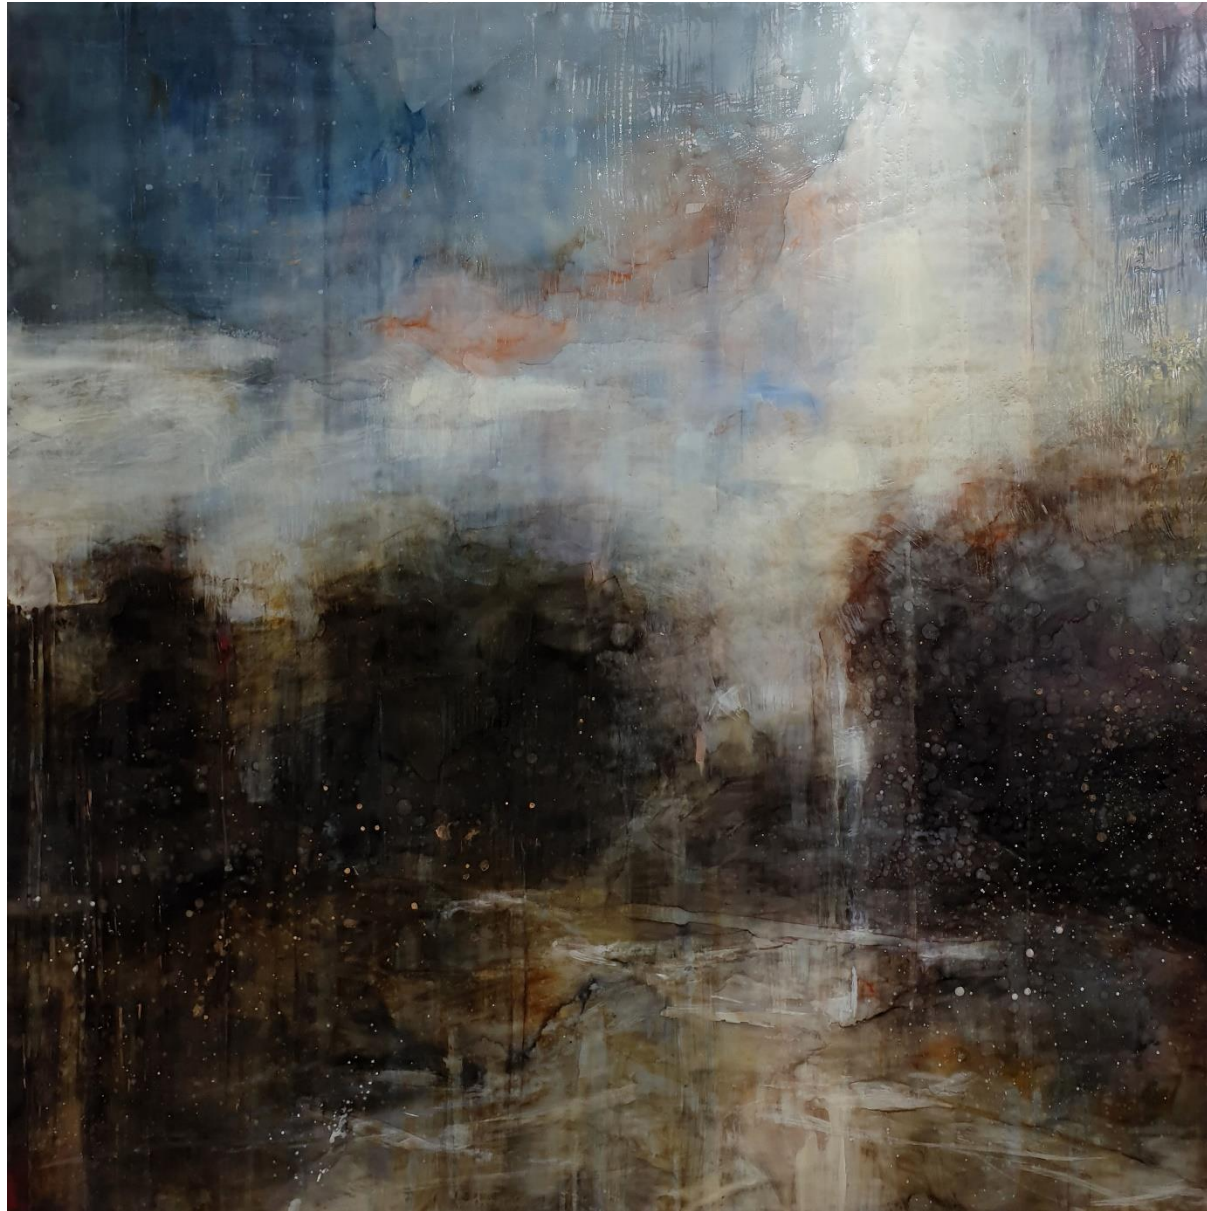

'Simple Pleasure' oil on canvas 60x50cm unframed \$3,700

'Tickled Pink' oil on canvas 30x30cm unframed \$1,500

Works by Liz Priestley *courtesy of Walcha Gallery of Art*

'Morning on the river' encaustic on board 75cm diameter framed \$1,950

'Elevated' encaustic on panel 95cm diameter framed \$3,200

'The Vista' encaustic on board 80x80cm framed \$2,700

'The view beyond' encaustic on board 95cm diameter framed \$3,200

'Out There' encaustic on board 80x80cm framed \$2,700