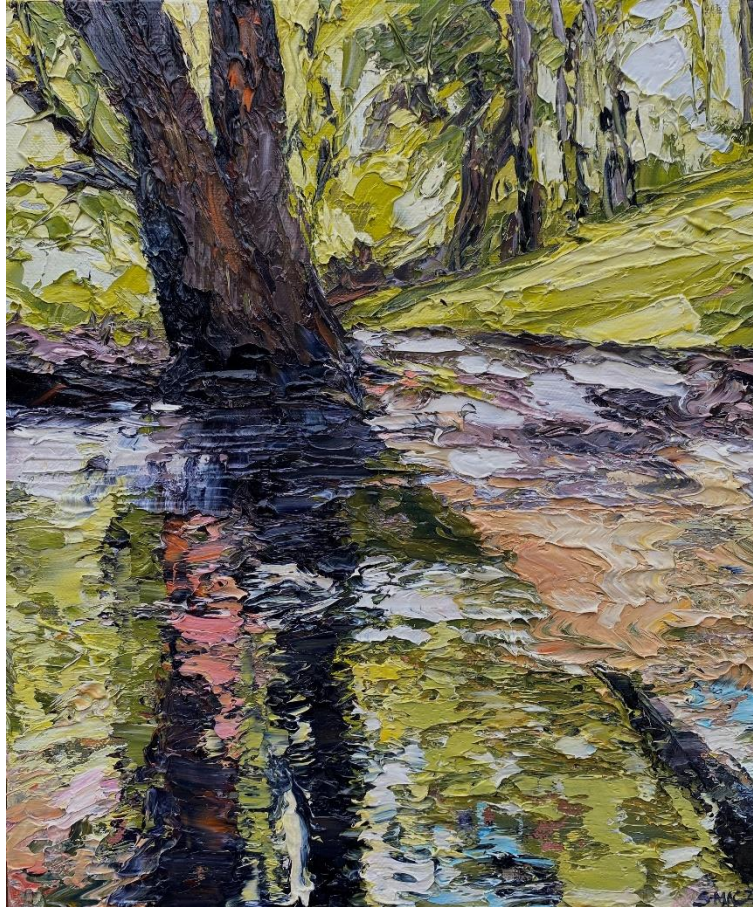

'Time to Reflect 2' oil on linen 32x28cm framed $950