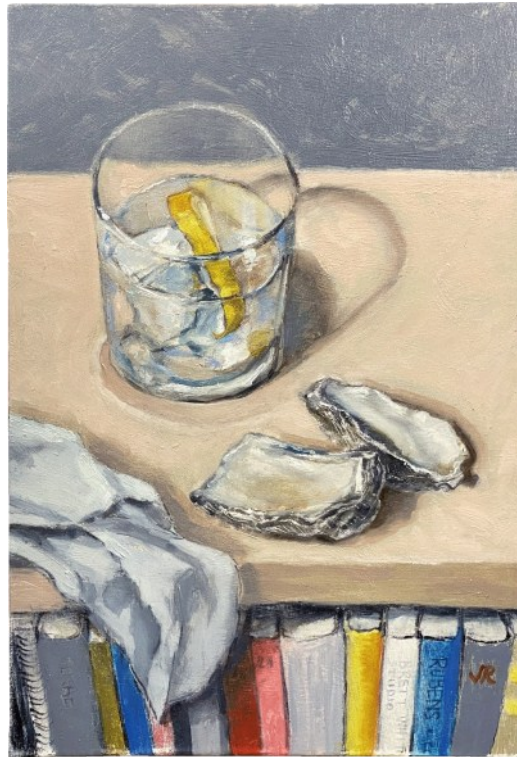

'Bottles and incense' oil on board 40x40cm framed \$1,290

'Orange and Lily' oil on board 40x40cm framed \$1,290

'Oranges in antique glass bowl' oil on board 40x40cm  
framed \$1,290

'Plum and feather with bottles' oil on board 29x36cm framed  
\$1,250

'Apricots in a glass bowl' oil on canvas 28x35.5cm  
unframed \$950

'Apples in antique colander' oil on board 26x40cm framed  
\$1,190

'G&T with Oyster Shells' oil on board 29x19cm framed \$750

'Three surfers checking out the swell' oil on board  
30x30cm framed \$850