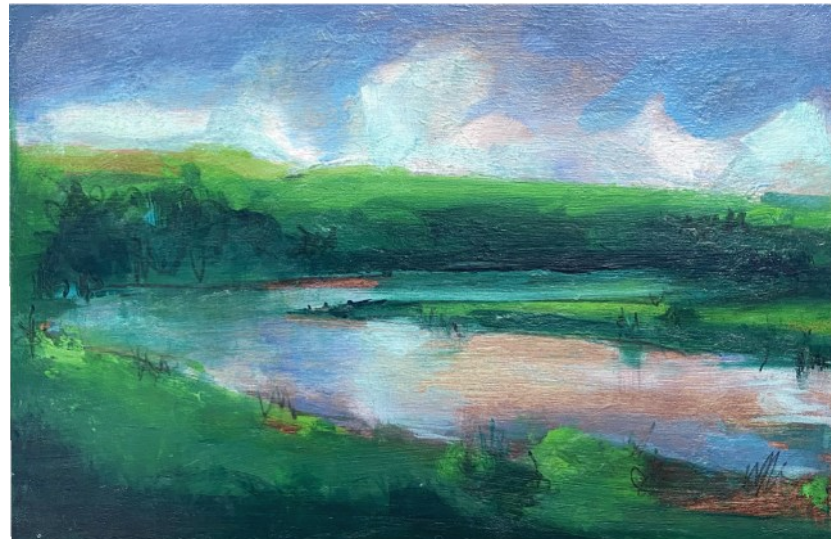

## Works by James Roberts

[Back to Contents list](#)

'From Otford Lookout' oil on board 20x30cm framed  
\$790

'Mount Gibraltar Bowral' oil on board  
30x21cm framed \$790

'Willinga Lake near Bawley Point' oil on board 20x30cm  
framed \$790

'Along the Clarence River' oil on board  
14x20cm framed \$590

'Bottles shells banksia pod and lavender' oil on board 20x30cm  
framed \$790

'Poppies in glass bottle' oil on board  
30.5x23cm framed \$790