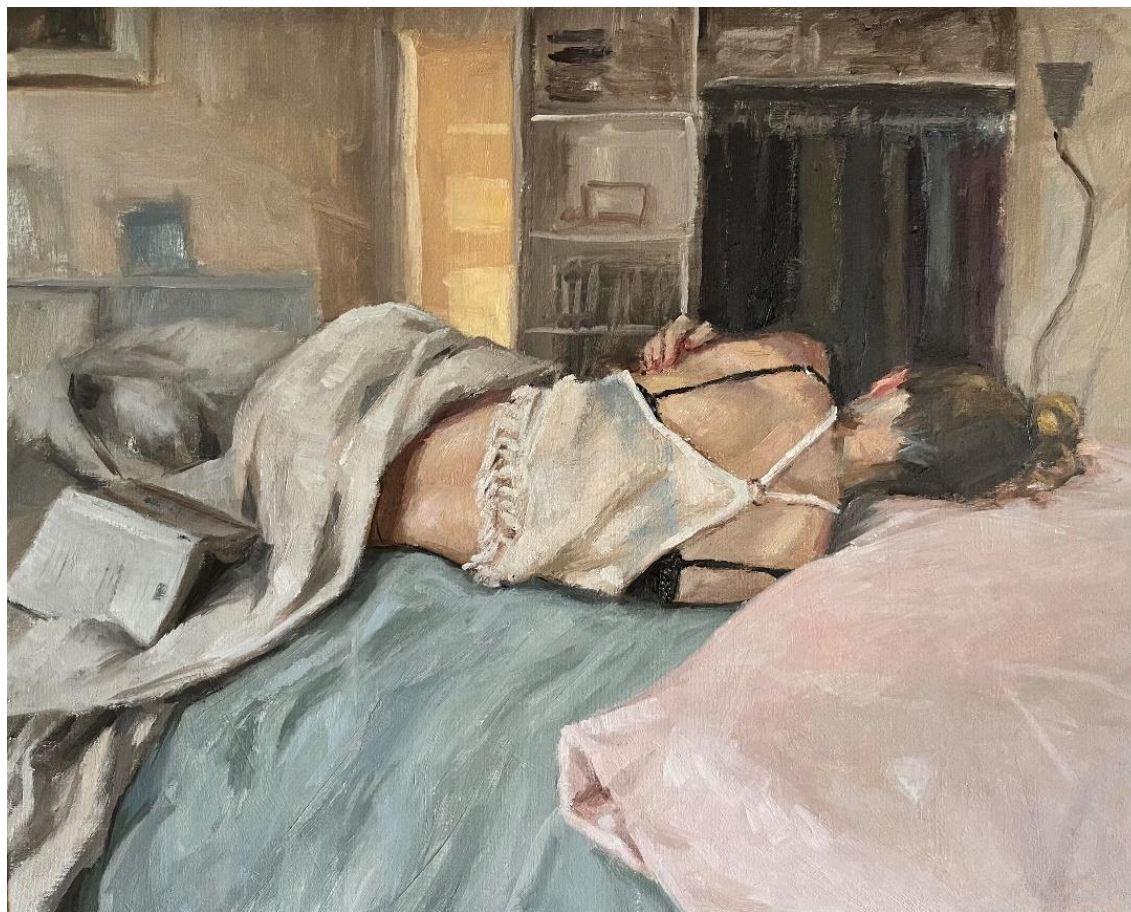

**'The wardrobe'**  
oil on canvas  
102x51cm  
framed  
\$3,250

'Time to leave' oil on canvas 76x51cm framed \$2,500

'The Door' oil on canvas 76x51cm framed \$2,500

'After Breakfast' oil on canvas 76x51cm framed \$2,500

'Emma's chair' oil on canvas 76x51cm framed \$2,500

'Matilda on the rug' oil on canvas 60x50cm framed \$2,250

'Corset' oil on canvas 50x45cm framed \$1,950

'Impression' oil on linen 50x40cm framed \$1,850

'Dressing' oil on canvas 50x40cm framed \$1,850

'Afternoon nap' oil on canvas 50x40cm framed \$1,850

'How the light gets in' oil on canvas 45x35cm framed  
\$1,700

'Hoodie' oil on canvas 45x35cm framed \$1,700