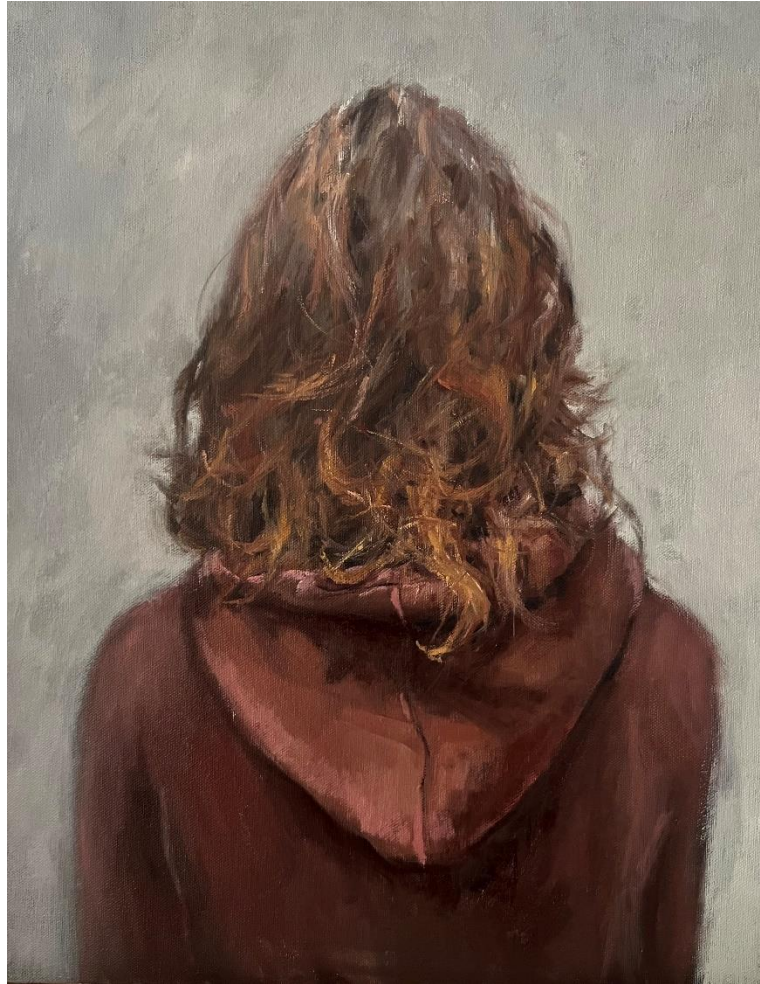

- James Needham

'7.45am' oil on canvas 152x122cm framed \$7,250

'Holly and Hemingway' oil on canvas 150x100cm unframed \$6,250

'By the river' oil on canvas 108x80cm framed \$4,500

'Holly in the studio'  
oil on canvas  
102x51cm  
framed  
\$3,250

'Emma's chair' oil on canvas 76x51cm framed \$2,500

'Matilda on the rug' oil on canvas 60x50cm framed \$2,250

'Corset' oil on canvas 50x45cm framed \$1,950

'Impression' oil on linen 50x40cm framed \$1,850

'Dressing' oil on canvas 50x40cm framed \$1,850

'Afternoon nap' oil on canvas 50x40cm framed \$1,850

'How the light gets in' oil on canvas 45x35cm framed  
\$1,700

'Hoodie' oil on canvas 45x35cm framed \$1,700