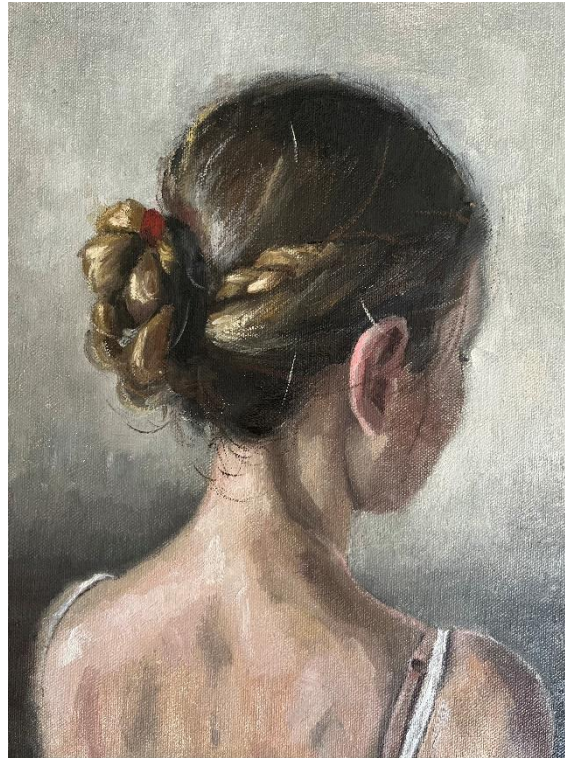

'Bun' oil on canvas 30x25cm framed
$1,300