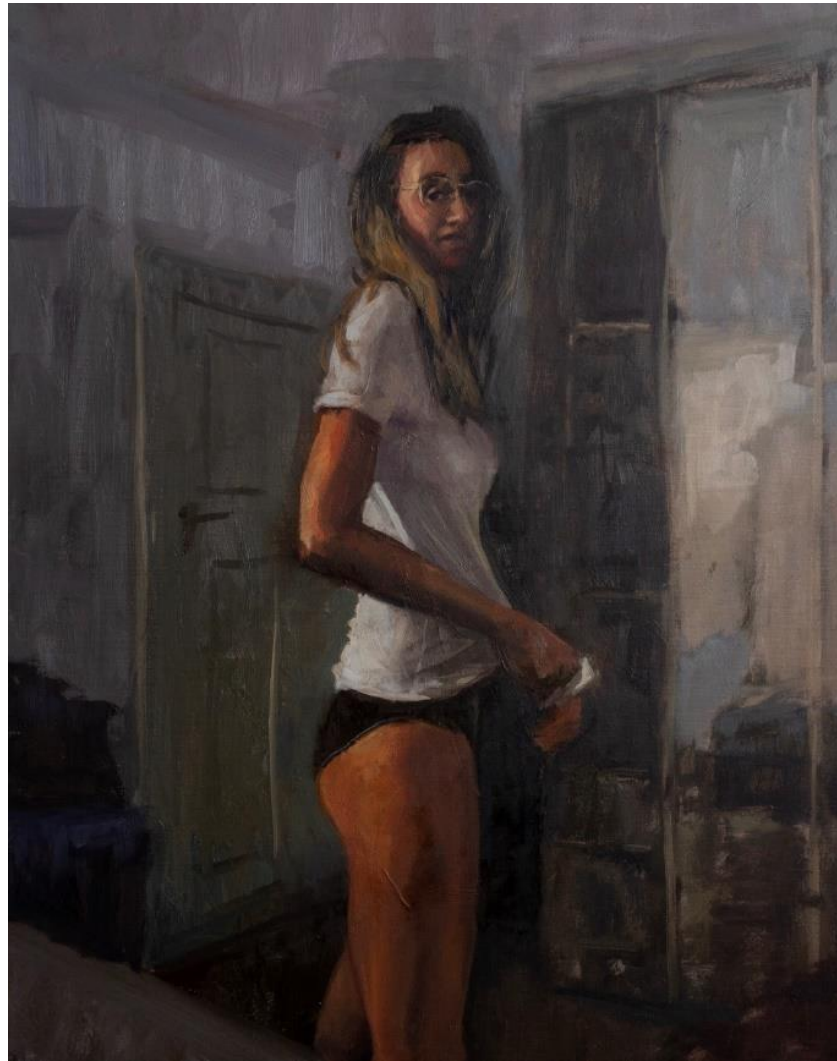

- James Needham

'7.45am' oil on canvas 152x122cm framed \$7,250

'Holly and Hemingway' oil on canvas 150x100cm unframed \$6,250

'By the river' oil on canvas 108x80cm framed \$4,500

'Holly in the studio'  
oil on canvas  
102x51cm  
framed  
\$3,250

**'The wardrobe'**  
oil on canvas  
102x51cm  
framed  
\$3,250

'Time to leave' oil on canvas 76x51cm framed \$2,500

'The Door' oil on canvas 76x51cm framed \$2,500

'After Breakfast' oil on canvas 76x51cm framed \$2,500

'Emma's chair' oil on canvas 76x51cm framed \$2,500

'Matilda on the rug' oil on canvas 60x50cm framed \$2,250

'Corset' oil on canvas 50x45cm framed \$1,950

'Impression' oil on linen 50x40cm framed \$1,850