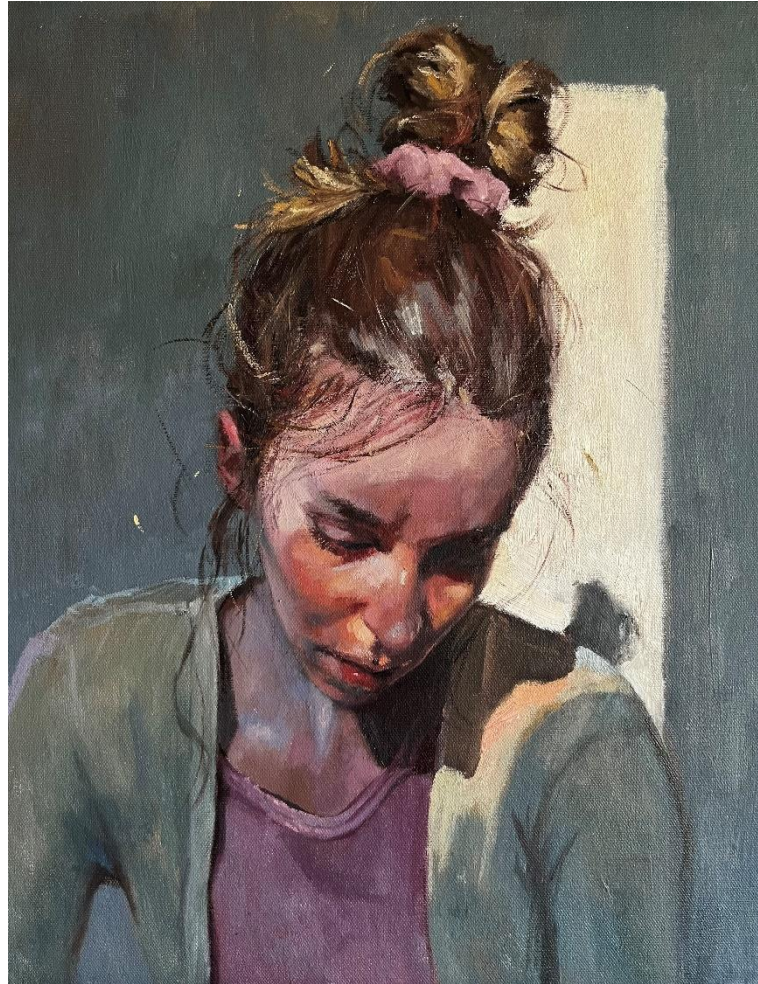

- James Needham

'7.45am' oil on canvas 152x122cm framed \$7,250

'Holly and Hemingway' oil on canvas 150x100cm unframed \$6,250

'By the river' oil on canvas 108x80cm framed \$4,500

'Holly in the studio'  
oil on canvas  
102x51cm  
framed  
\$3,250

**'The wardrobe'**  
oil on canvas  
102x51cm  
framed  
\$3,250

'Time to leave' oil on canvas 76x51cm framed \$2,500

'The Door' oil on canvas 76x51cm framed \$2,500

'After Breakfast' oil on canvas 76x51cm framed \$2,500

'Emma's chair' oil on canvas 76x51cm framed \$2,500

'Matilda on the rug' oil on canvas 60x50cm framed \$2,250

'Corset' oil on canvas 50x45cm framed \$1,950

'Impression' oil on linen 50x40cm framed \$1,850

'Dressing' oil on canvas 50x40cm framed \$1,850

'Afternoon nap' oil on canvas 50x40cm framed \$1,850

'How the light gets in' oil on canvas 45x35cm framed  
\$1,700

'Hoodie' oil on canvas 45x35cm framed \$1,700